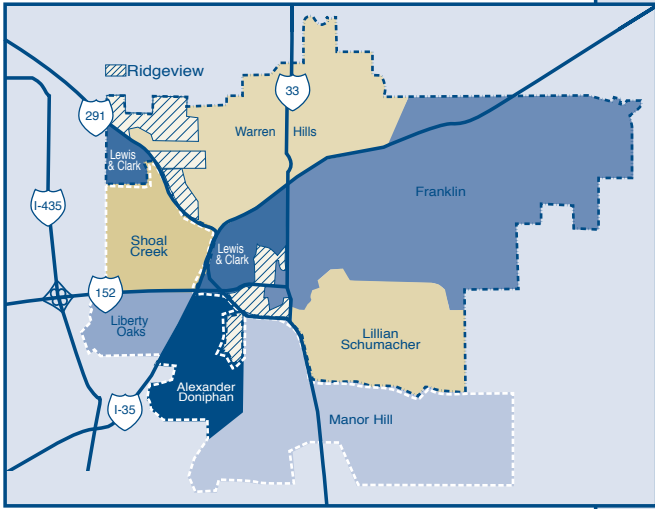

# LOCATOR MAP FOR LIBERTY SCHOOLS

FOR DIRECTIONS TO THE ADMINISTRATION CENTER  
 CALL 816-736-6800 EXT. 1010 OR LOG ON TO [WWW.LIBERTY.K12.MO.US](http://WWW.LIBERTY.K12.MO.US)

## ELEMENTARY, MIDDLE SCHOOL, JUNIOR & SENIOR HIGH BOUNDARIES

For specific boundary information call our Transportation Office at 816-736-5360

Liberty Middle & Junior High & South High School #2   
 South Valley Middle & Junior High & Liberty High School