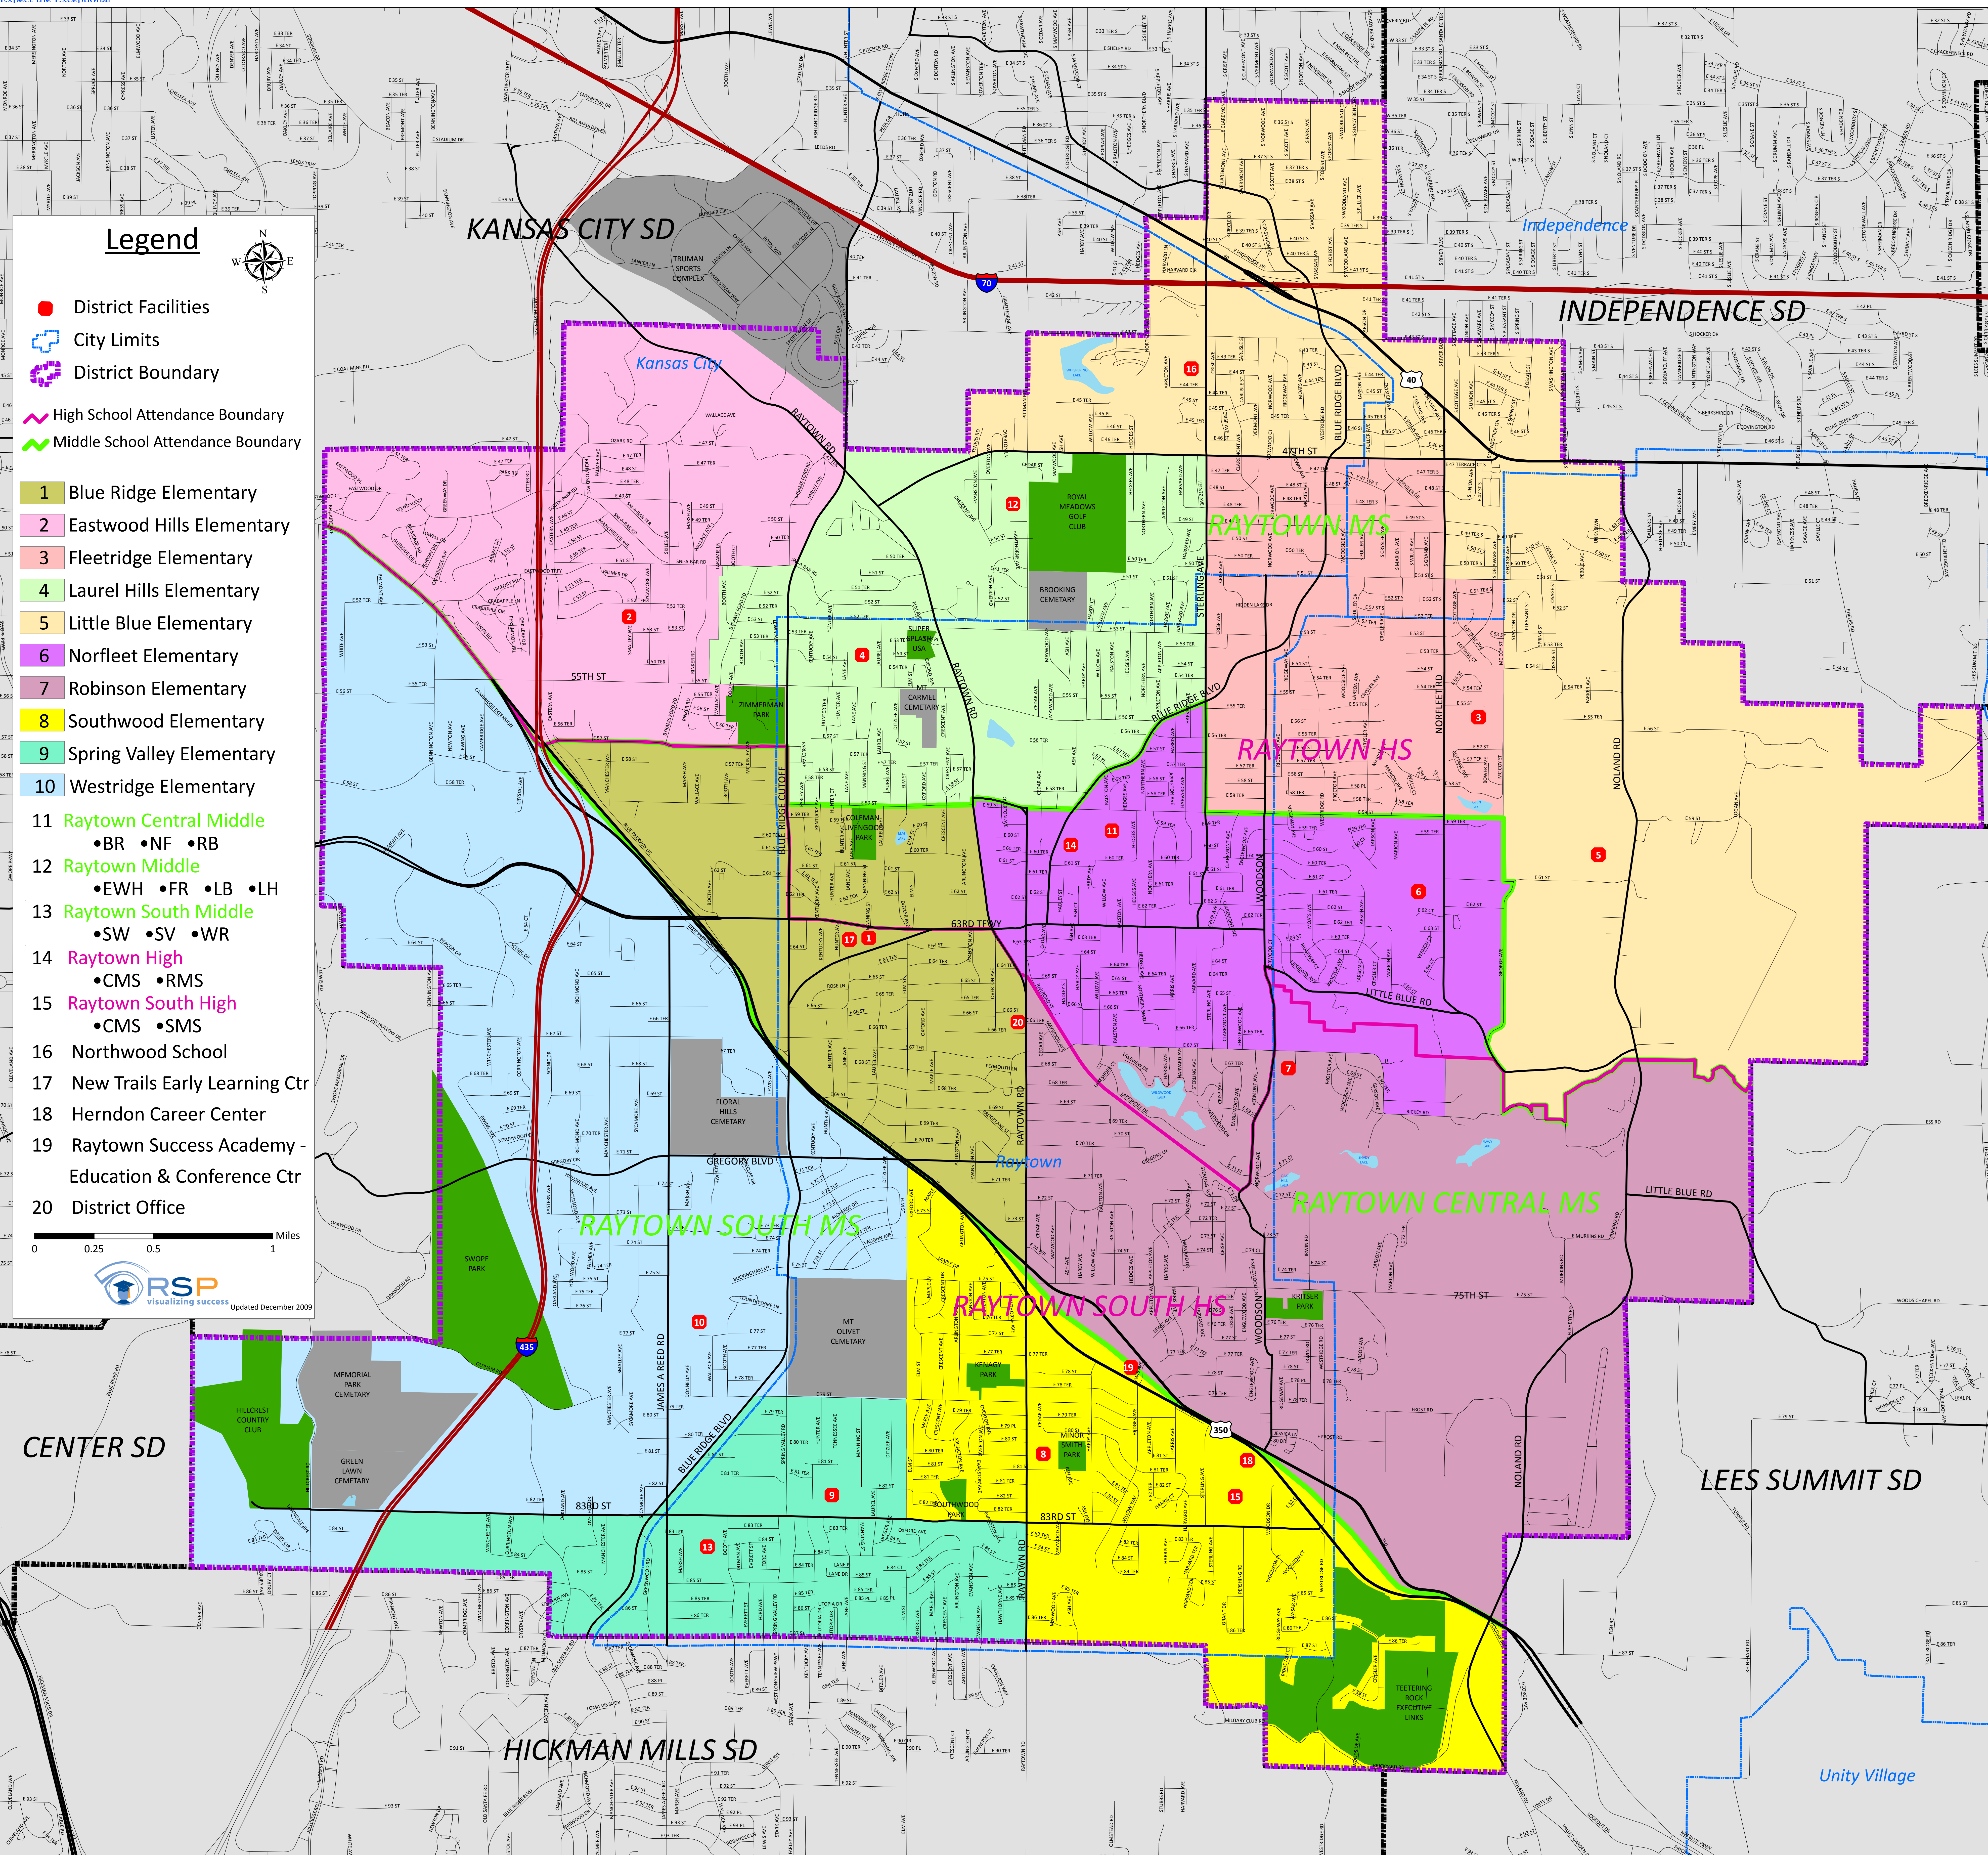

Raytown School District

Legend

- District Facilities
- City Limits
- District Boundary
- High School Attendance Boundary
- Middle School Attendance Boundary
- 1 Blue Ridge Elementary
- 2 Eastwood Hills Elementary
- 3 Fleetridge Elementary
- 4 Laurel Hills Elementary
- 5 Little Blue Elementary
- 6 Norfleet Elementary
- 7 Robinson Elementary
- 8 Southwood Elementary
- 9 Spring Valley Elementary
- 10 Westridge Elementary
- 11 Raytown Central Middle
 - BR •NF •RB
- 12 Raytown Middle
 - EWH •FR •LB •LH
- 13 Raytown South Middle
 - SW •SV •WR
- 14 Raytown High
 - CMS •RMS
- 15 Raytown South High
 - CMS •SMS
- 16 Northwood School
- 17 New Trails Early Learning Ctr
- 18 Herndon Career Center
- 19 Raytown Success Academy - Education & Conference Ctr
- 20 District Office