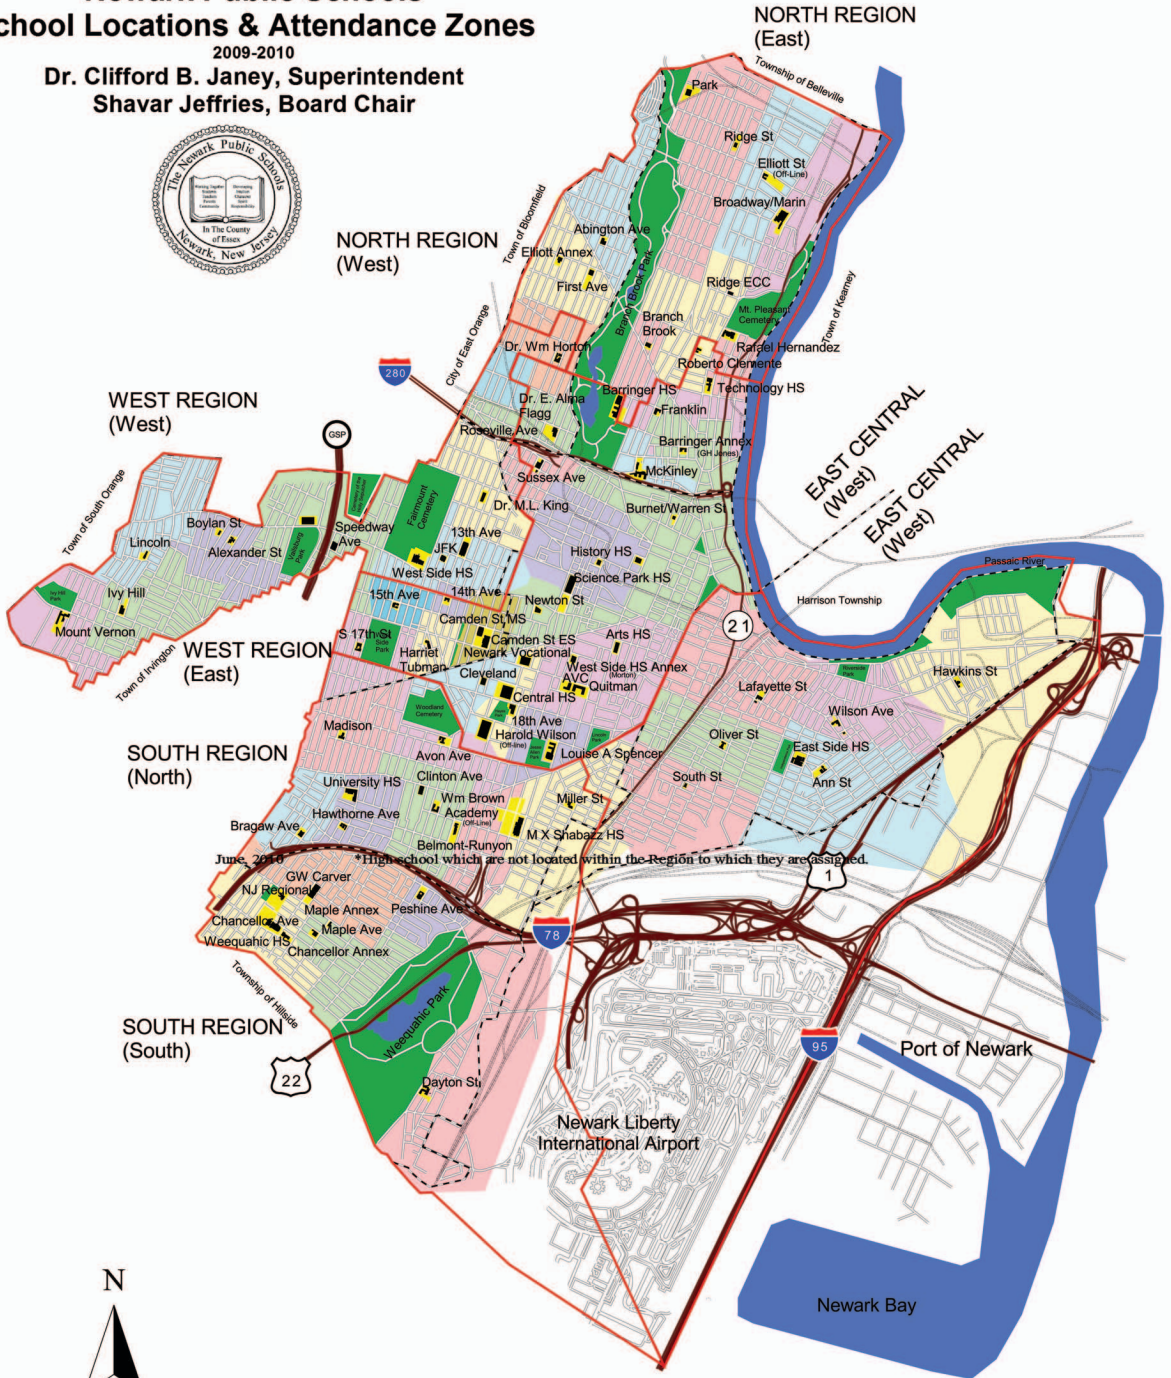

Newark Public Schools School Locations & Attendance Zones

2009-2010

Dr. Clifford B. Janey, Superintendent
Shavar Jeffries, Board Chair

Legend	
	Newark Wards
	Regions
	Railroads
	Highways
	Rivers & Lakes
	Parks & Cemeteries
	Existing Schools
	Existing Sites

EAST/CENTRAL REGION (West)	EAST/CENTRAL REGION (East)	SOUTH REGION (North)	SOUTH REGION (South)	NORTH REGION (East)	NORTH REGION (West)	WEST REGION (East)
Elementary	Elementary	Elementary	Elementary	Elementary	Elementary	Elementary
Burnet St Cleveland Eighteenth Ave Newton St Quitman St Sussex Ave	Ann St Hawkins St Oliver St South St Wilson Ave	Avon Ave Belmont-Runyon Bragaw Ave Clinton Ave Hawthorne Ave Louise A. Spencer Miller St	Chancellor Ave Dayton St G W Carver Maple Ave Peshine Ave	Branch Brook Broadway Elem. Elliott St Franklin Luis Munoz Marin McKinley Park Rafael Hernandez Ridge St Roberto Clemente	Abington Ave Dr. E. Alma Flagg Dr. Wm. Horton First Ave Roseville Ave	Camden Elem. Camden Middle Dr. M.L. King, Jr Fifteenth Ave Fourteenth Ave Harriet Tubman JFK S. Seventeenth St Thirteenth Ave
High Schools	High Schools	High Schools	High Schools	High Schools	High Schools	High Schools
Am. History HS Central HS Newark Vocational	East Side HS	Arts HS* M X Shabazz HS Technology HS*	Weequahic HS	Barringer HS Science Park HS*		AVC* University HS* West Side HS

*High Schools not located within the Region to which they are assigned.