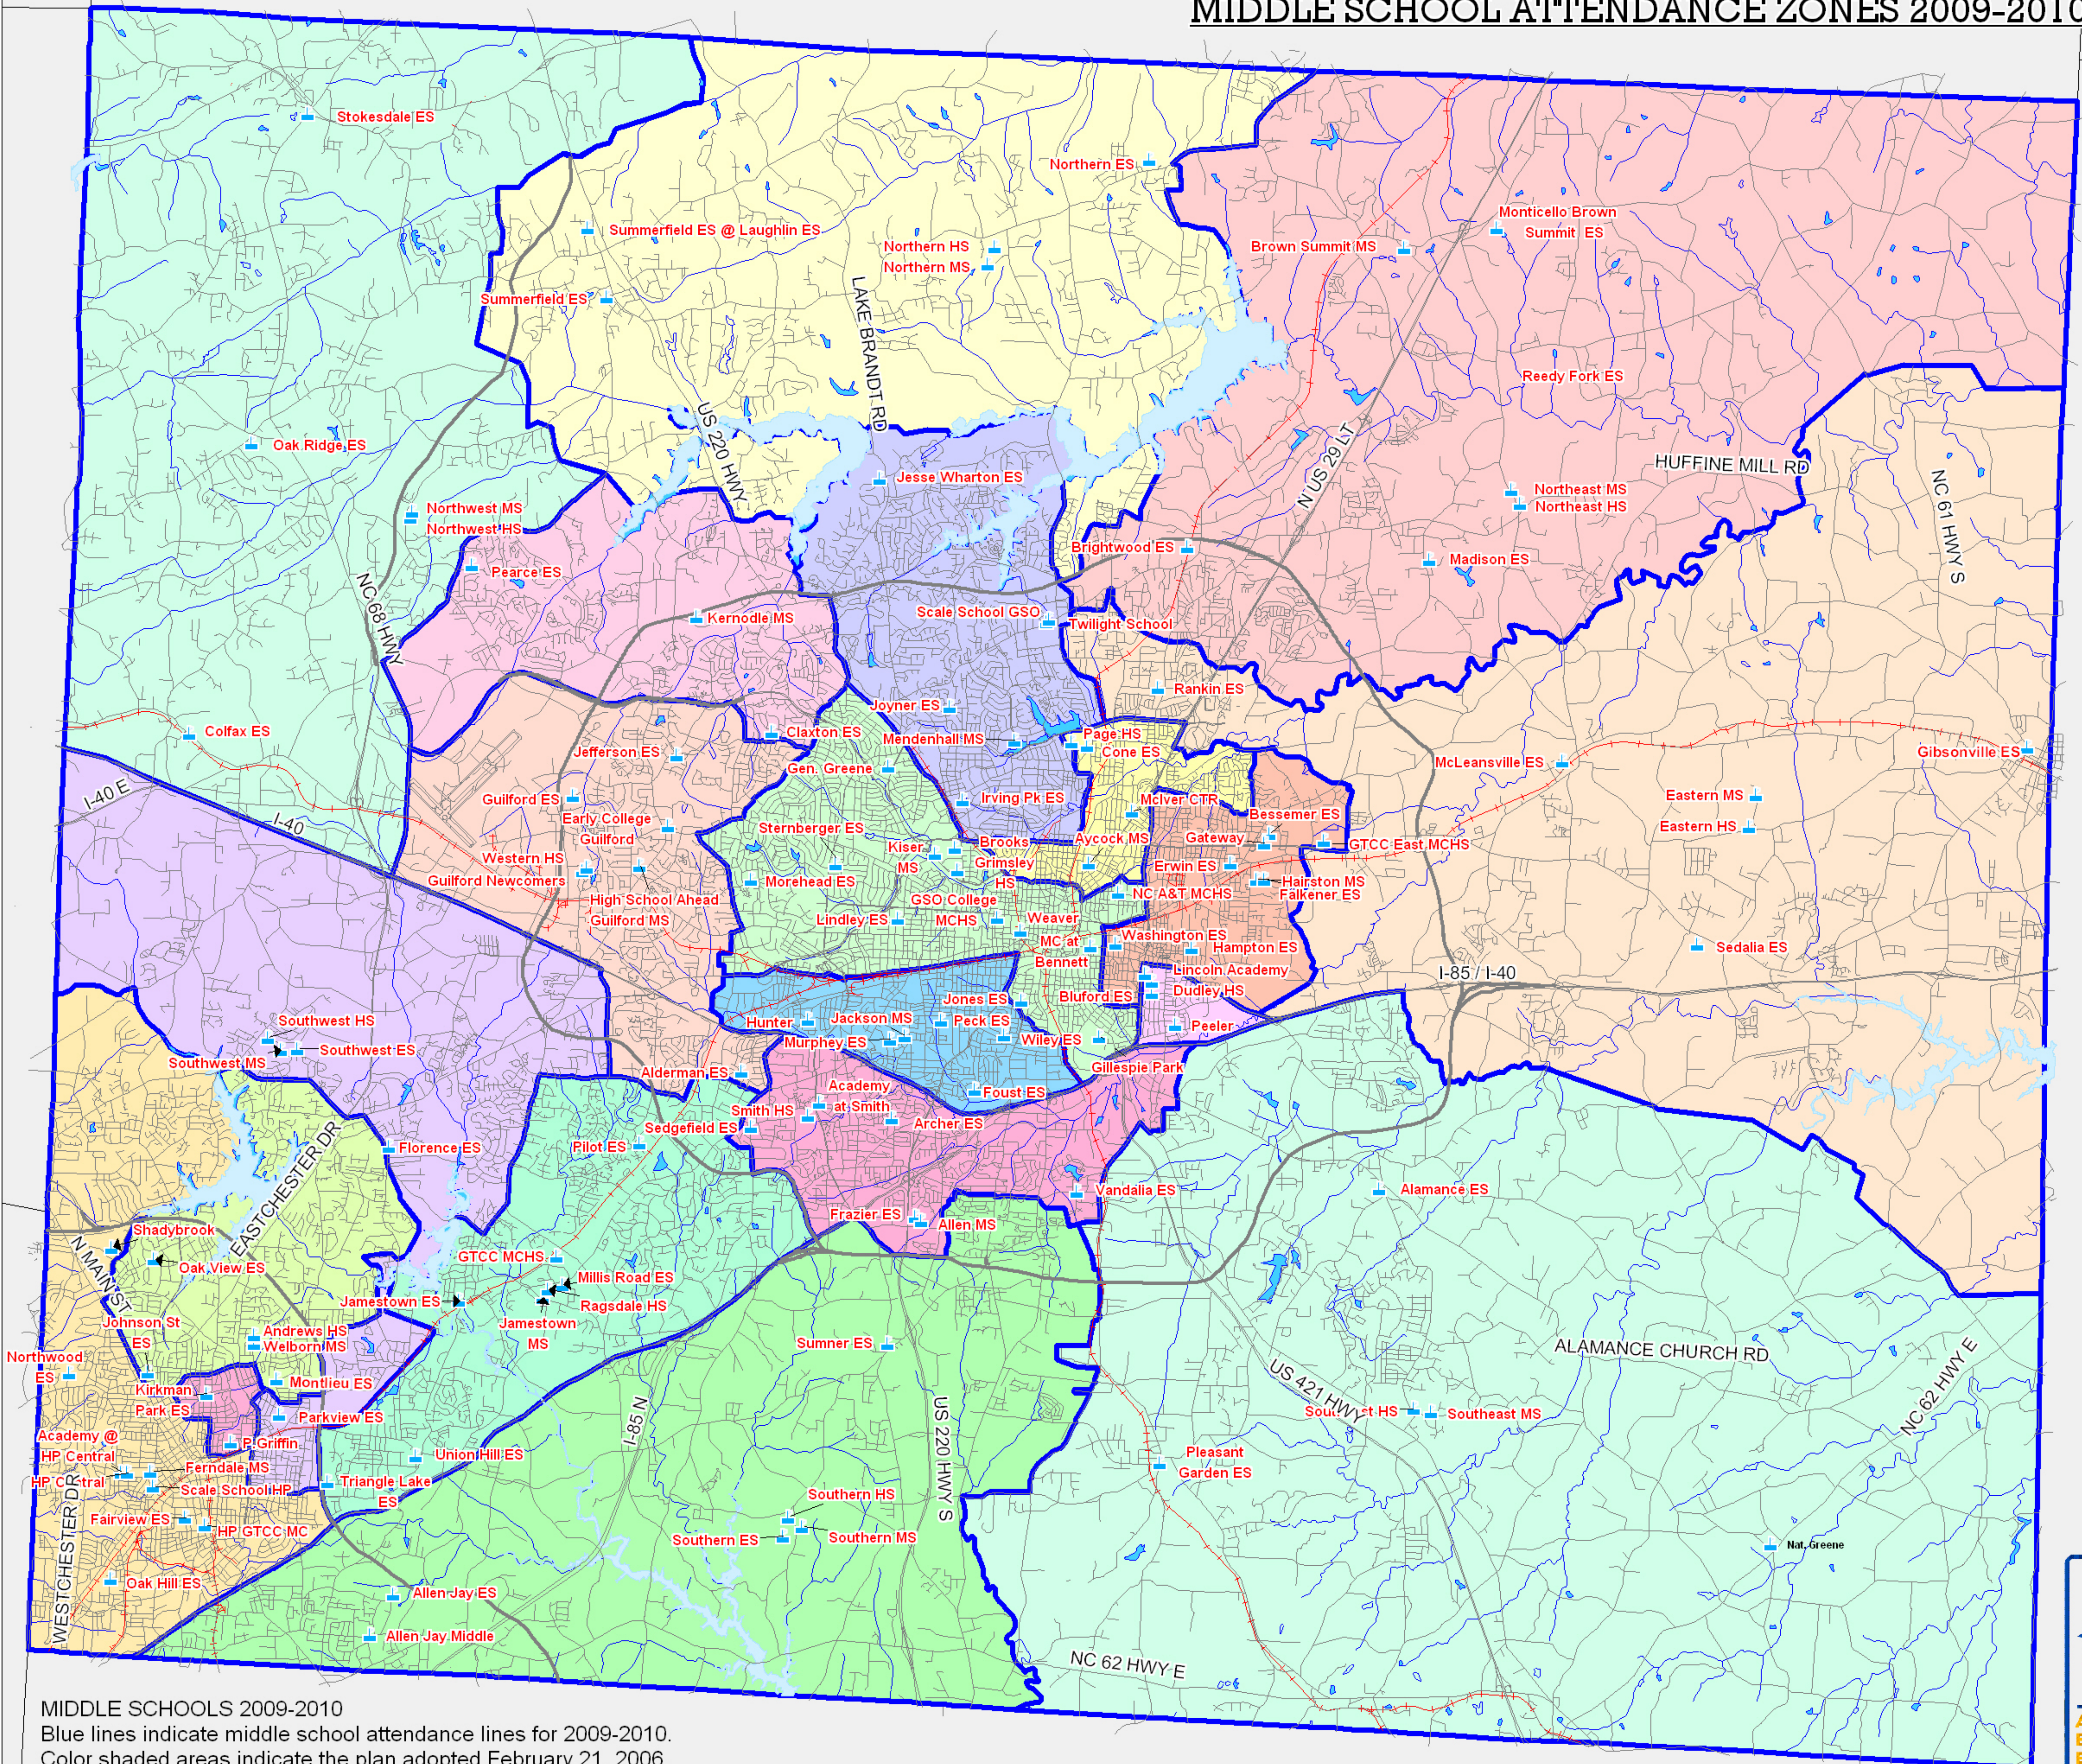

MIDDLE SCHOOL ATTENDANCE ZONES 2009-2010

GUILFORD COUNTY SCHOOLS

MIDDLE SCHOOLS 2009-2010

Blue lines indicate middle school attendance lines for 2009-2010.
 Color shaded areas indicate the plan adopted February 21, 2006.
 Call 370-8303 to check addresses near boundaries.