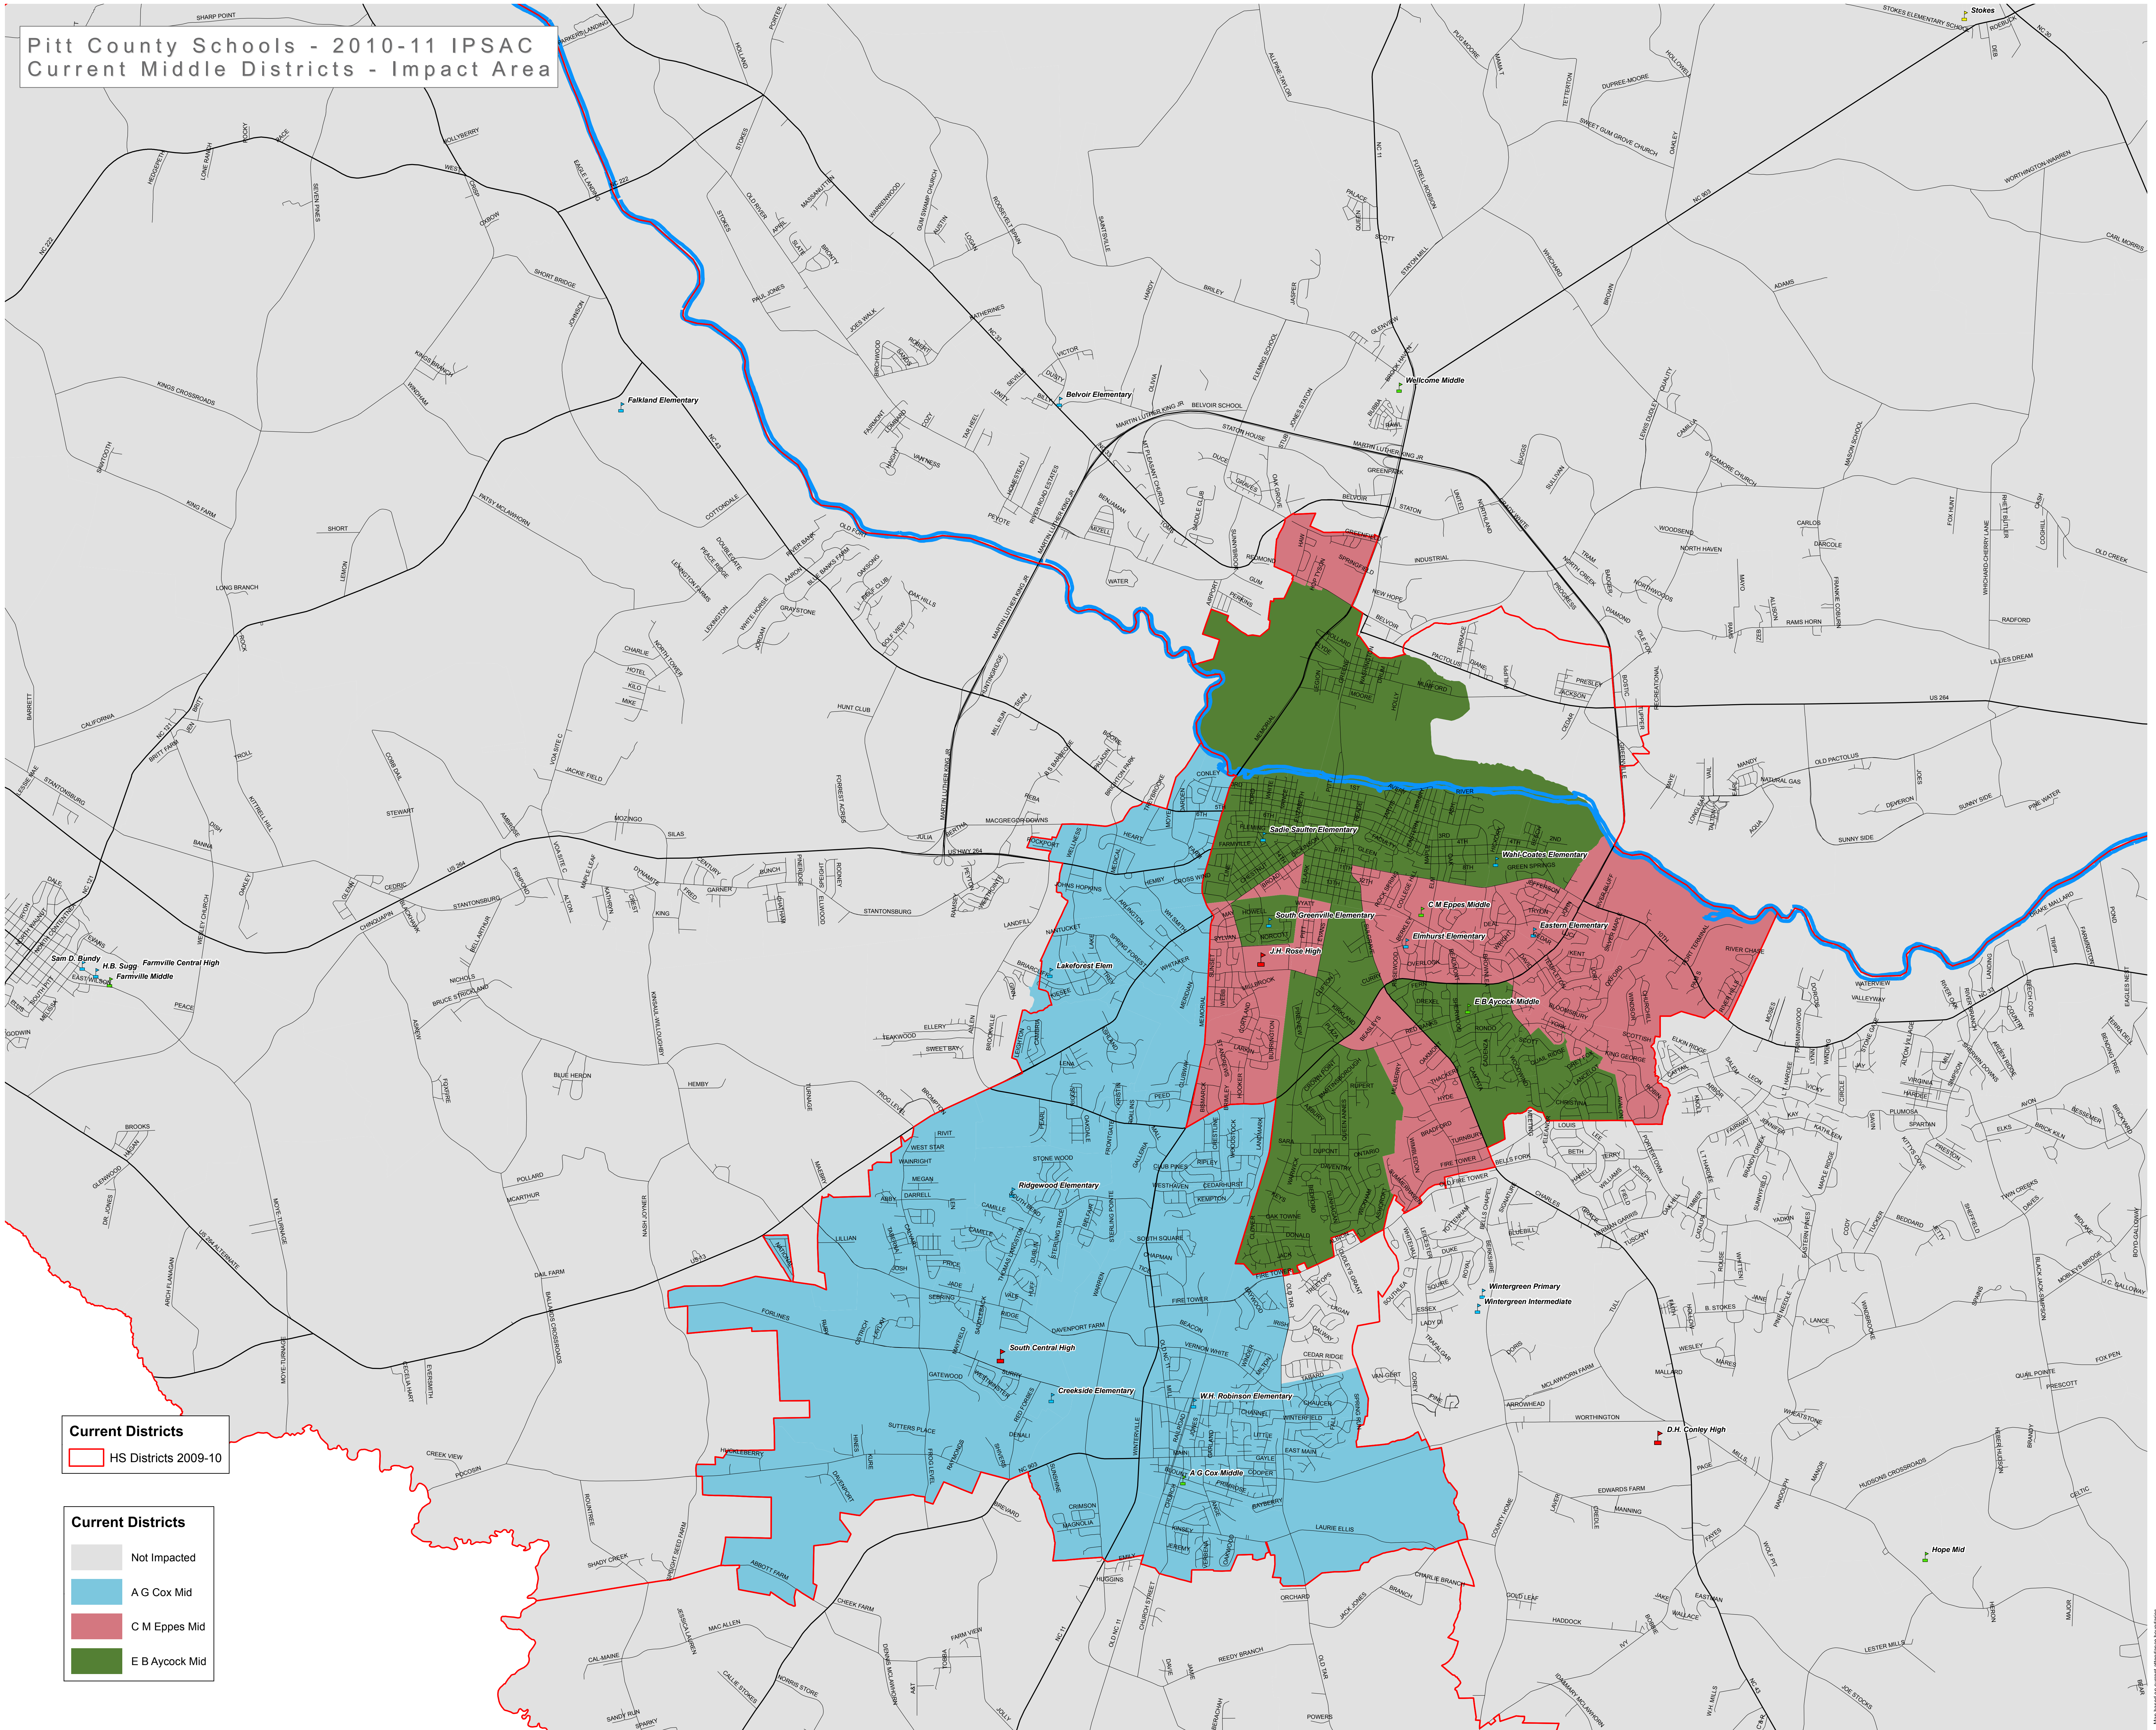

**Pitt County Schools - 2010-11 IPSAC
Current Middle Districts - Impact Area**

Current Districts
 HS Districts 2009-10

Current Districts

- Not Impacted
- AG Cox Mid
- C.M. Eppes Mid
- E.B. Aycock Mid