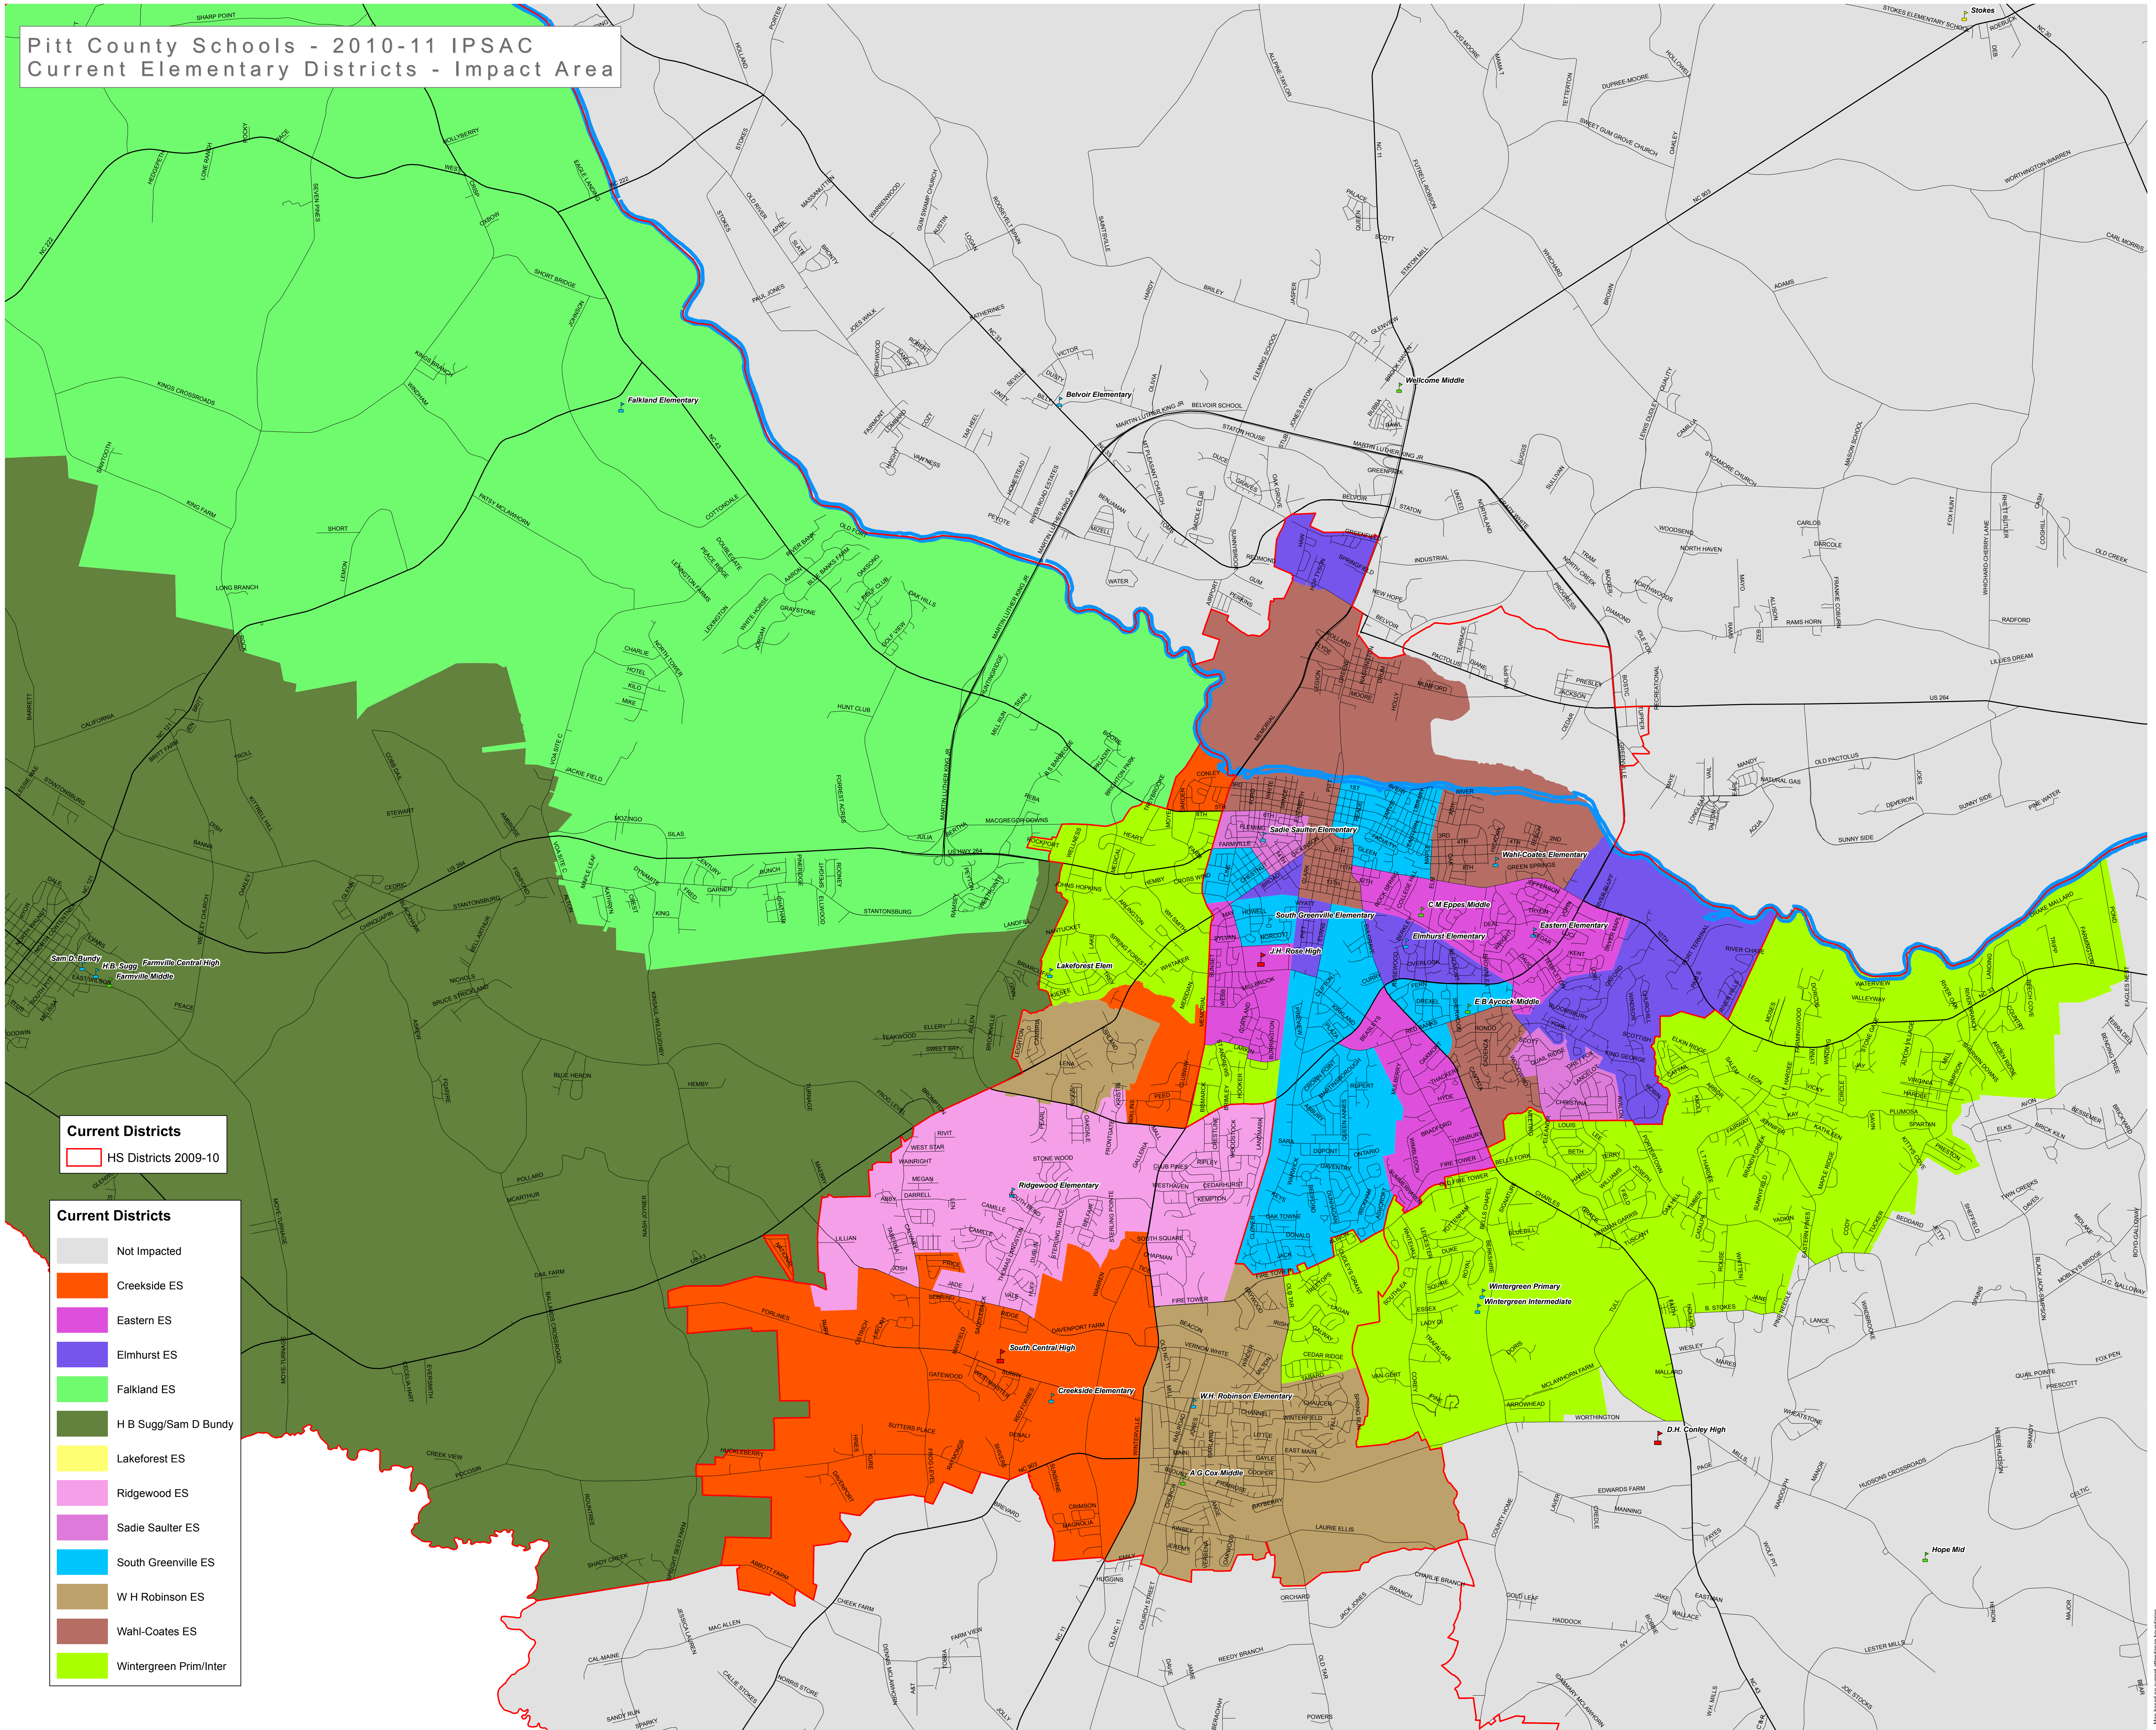

Pitt County Schools - 2010-11 IPSAC
Current Elementary Districts - Impact Area

Current Districts

HS Districts 2009-10

Current Districts

- Not Impacted
- Creekside ES
- Eastern ES
- Elmhurst ES
- Falkland ES
- H B Sugg/Sam D Bundy
- Lakeforest ES
- Ridgewood ES
- Sadie Sautler ES
- South Greenville ES
- W H Robinson ES
- Wahl-Coates ES
- Wintergreen Prim/Inter

Map based on current elementary boundaries @ NCPS
CURRENT SCHOOLS 2010/2011
July 1, 2010

**Pitt County Schools - 2010-11 IPSAC
Current Middle Districts - Impact Area**

Current Districts
 HS Districts 2009-10

Current Districts

- Not Impacted
- AG Cox Mid
- C.M. Eppes Mid
- E.B. Aycock Mid

Map based on current GIS data and boundaries. © NCSU
 CURRENT DISTRICTS - 2010/2011
 July 1, 2010