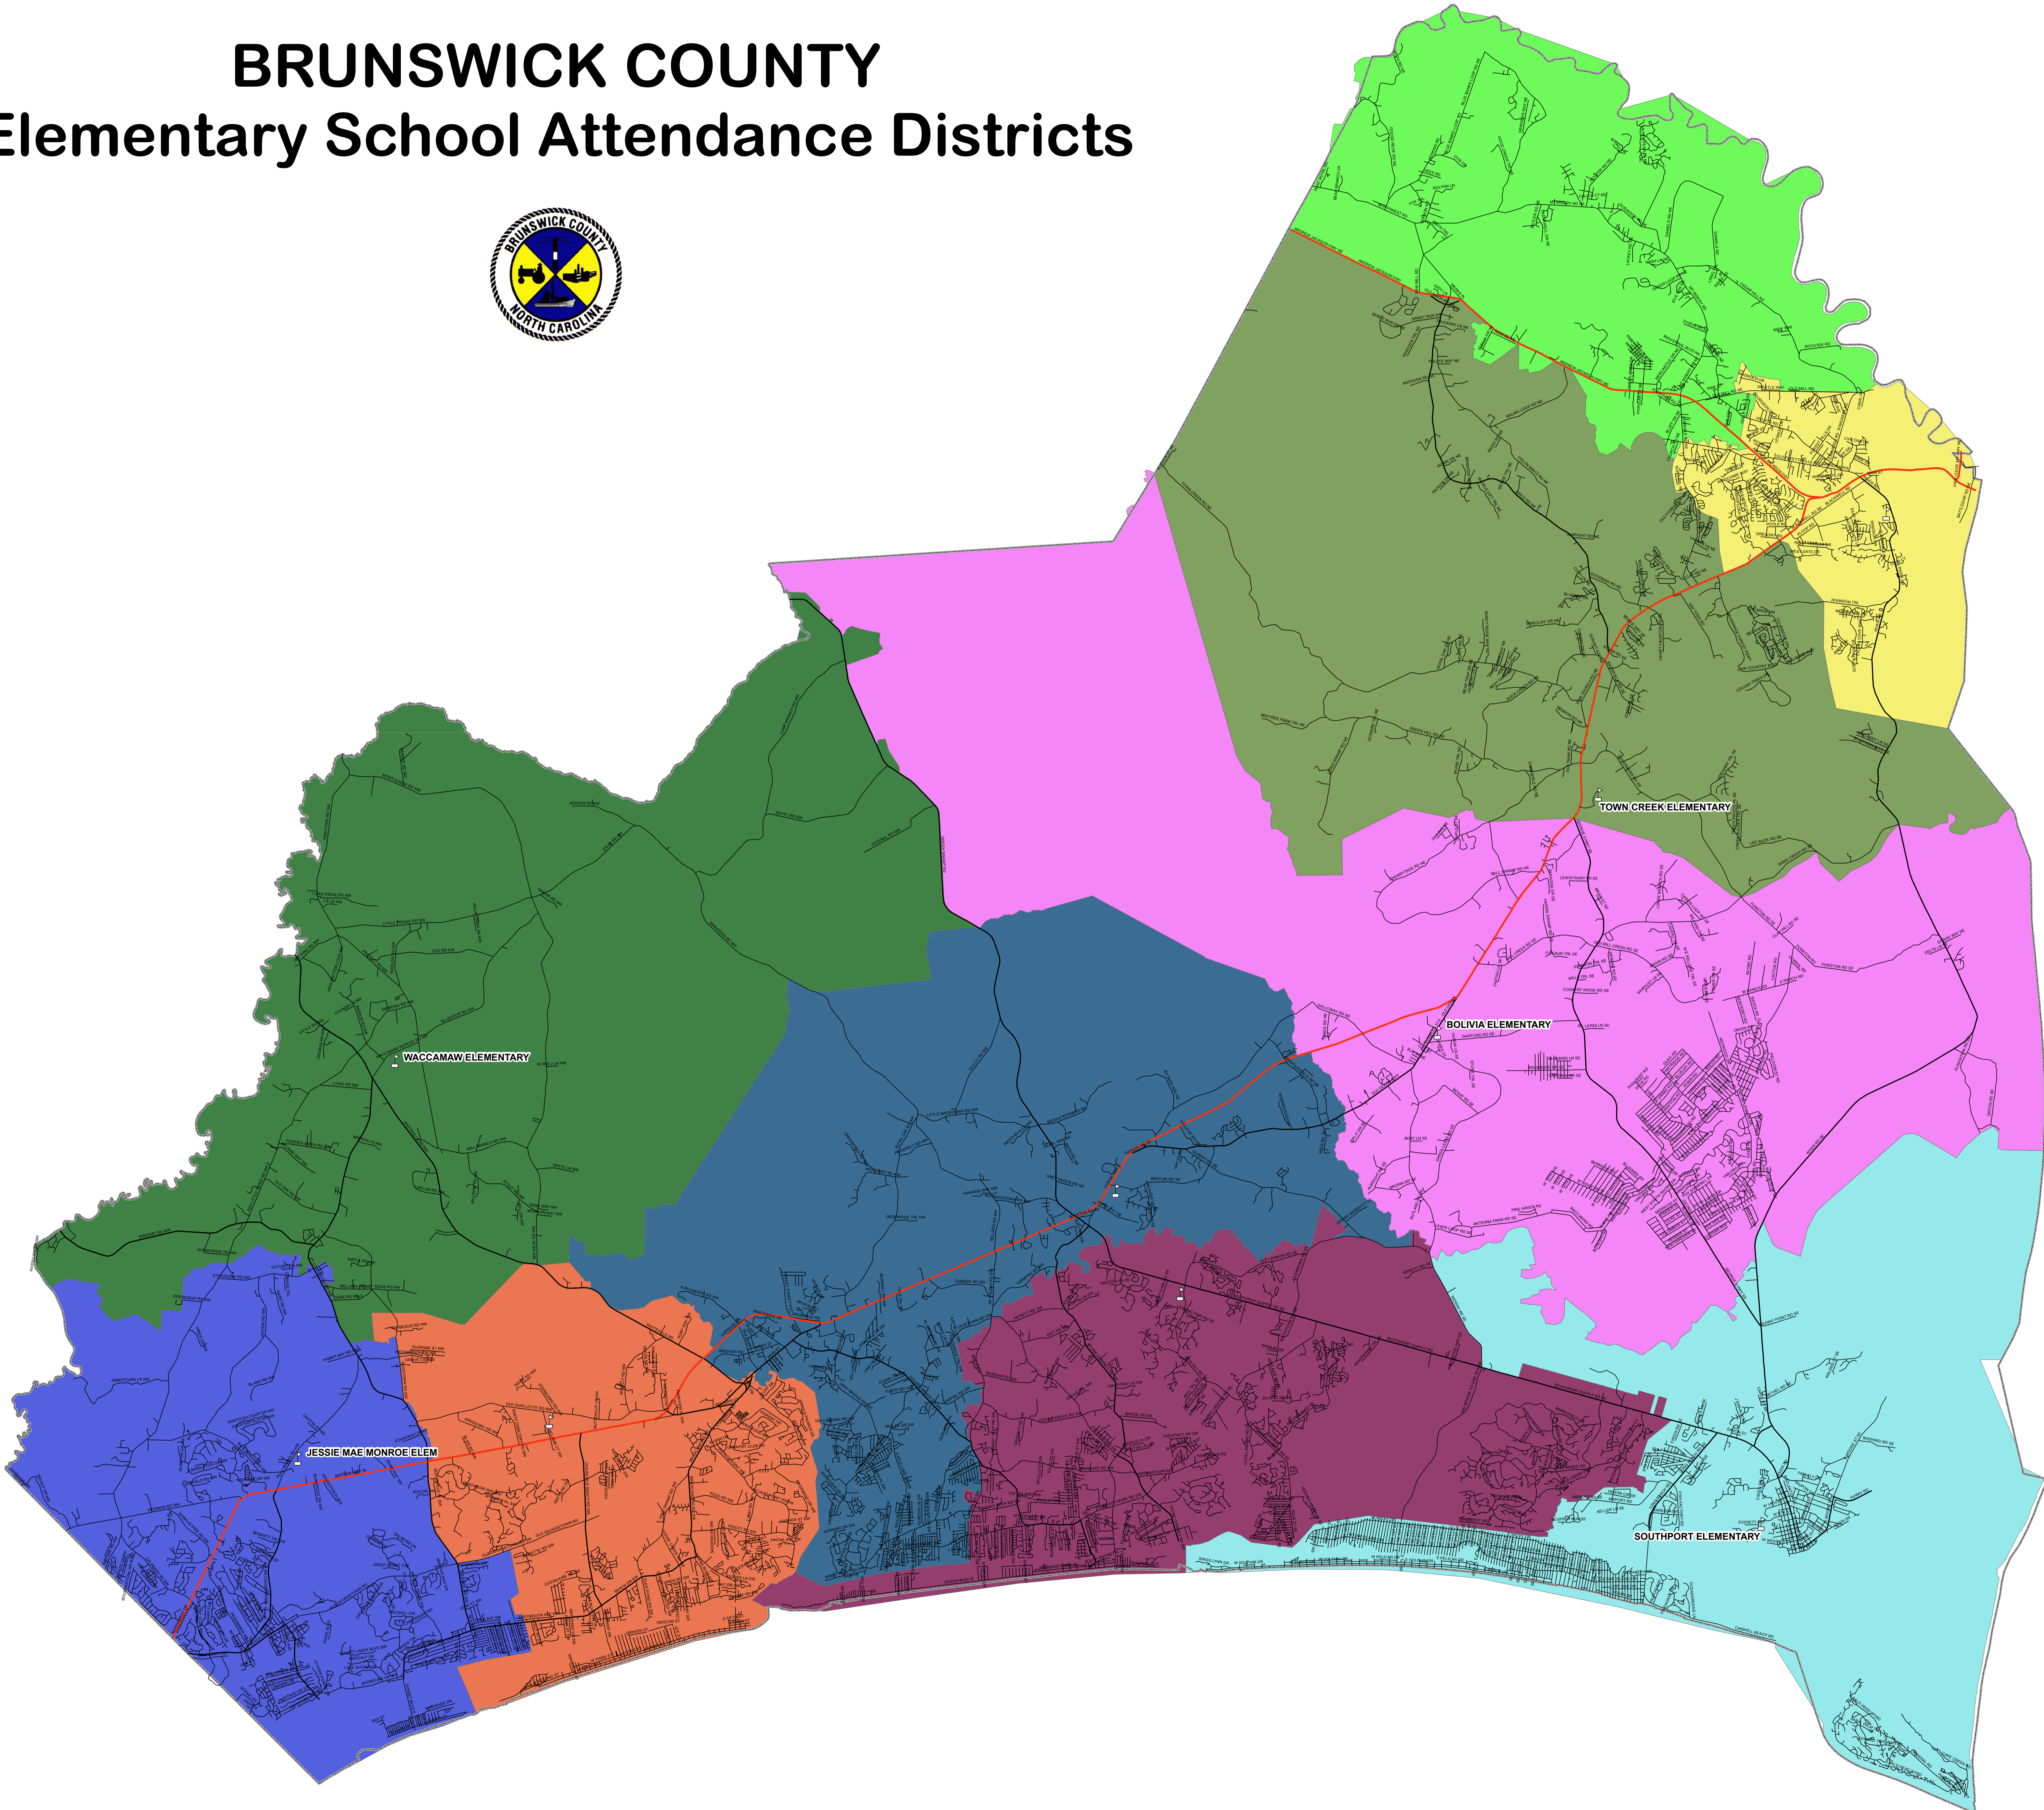

BRUNSWICK COUNTY

Elementary School Attendance Districts

Legend

- BELVILLE (PK-5)
- BOLIVIA (K1-5)
- JESSIE MAE MONROE (K1-5)
- LINCOLN (PK-5)
- SOUTHPORT (K1-5)
- SUPPLY (K1-5)
- TOWNCREEK (K-5)
- UNION (K1-5)
- VIRGINIA WILLIAMSON (K1-5)
- WACCAMAW (K1-5)
- US Highways
- NC Highways
- Streets