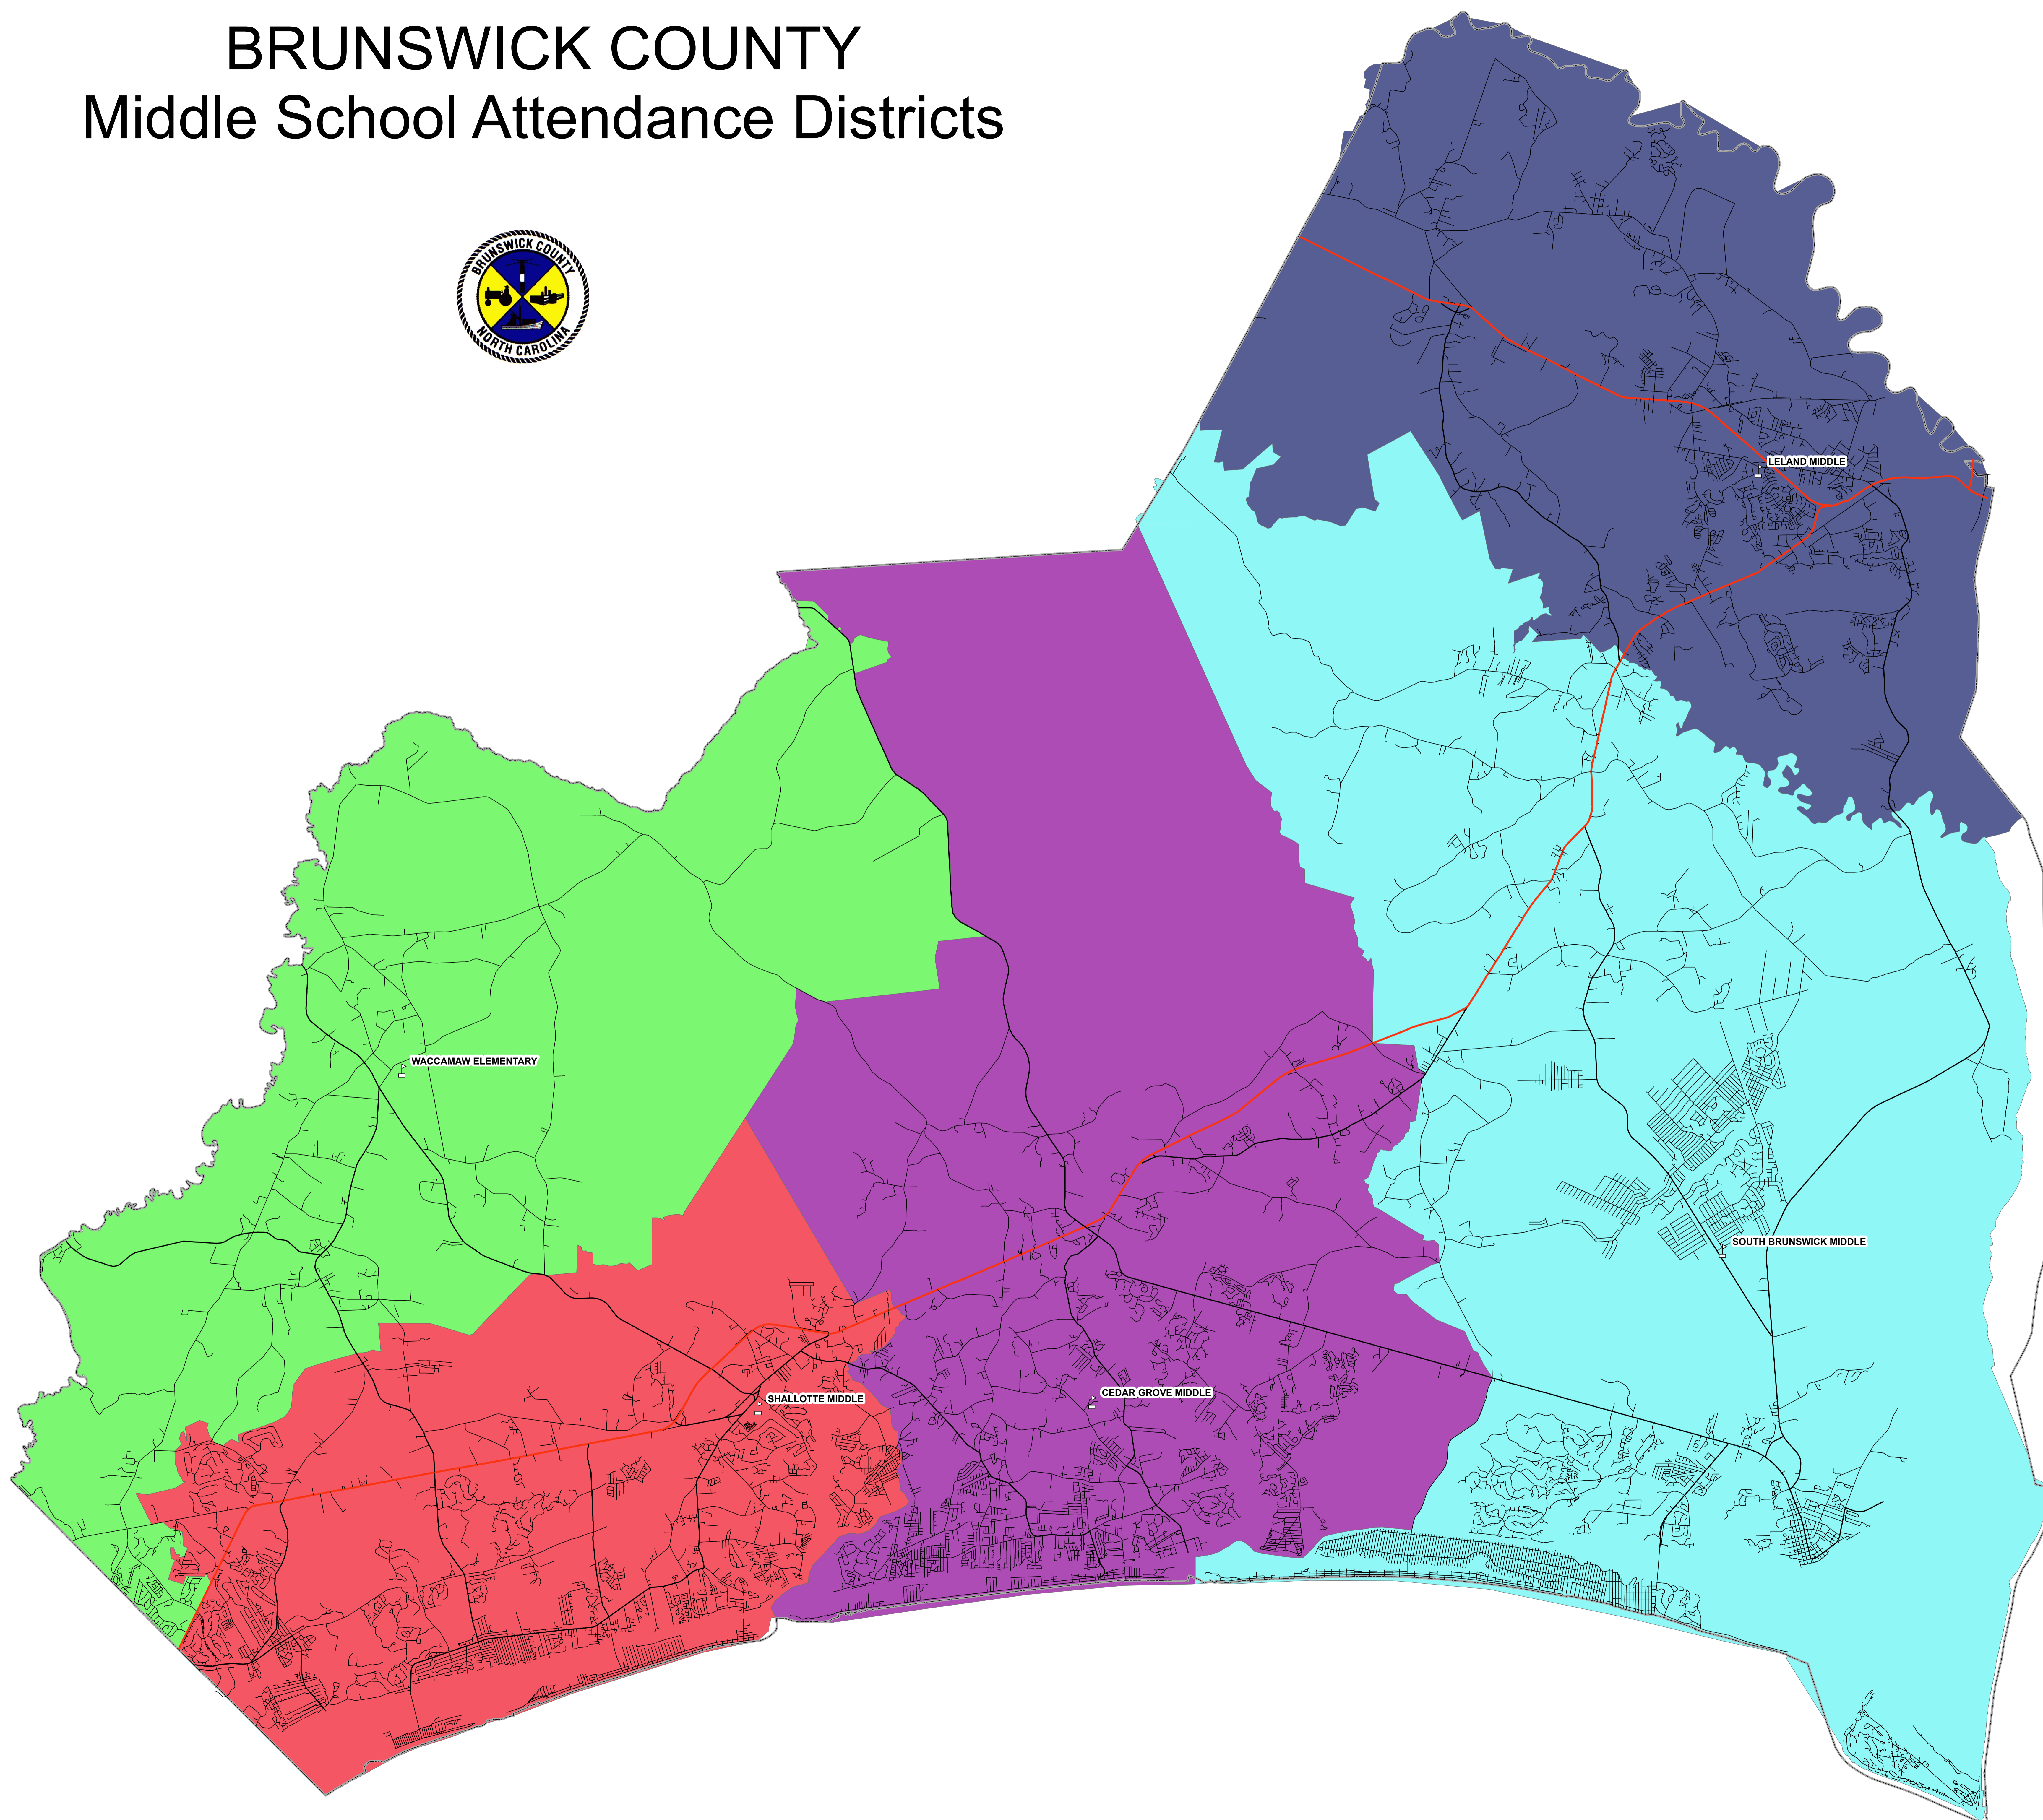

BRUNSWICK COUNTY

Middle School Attendance Districts

Legend

- Middle Schools
- NAME
- CEDAR GROVE MIDDLE (6-8)
- LELAND MIDDLE (6-8)
- SHALLOTTE MIDDLE (6-8)
- SOUTH BRUNSWICK MIDDLE (6-8)
- WACCAMAW (6-8)