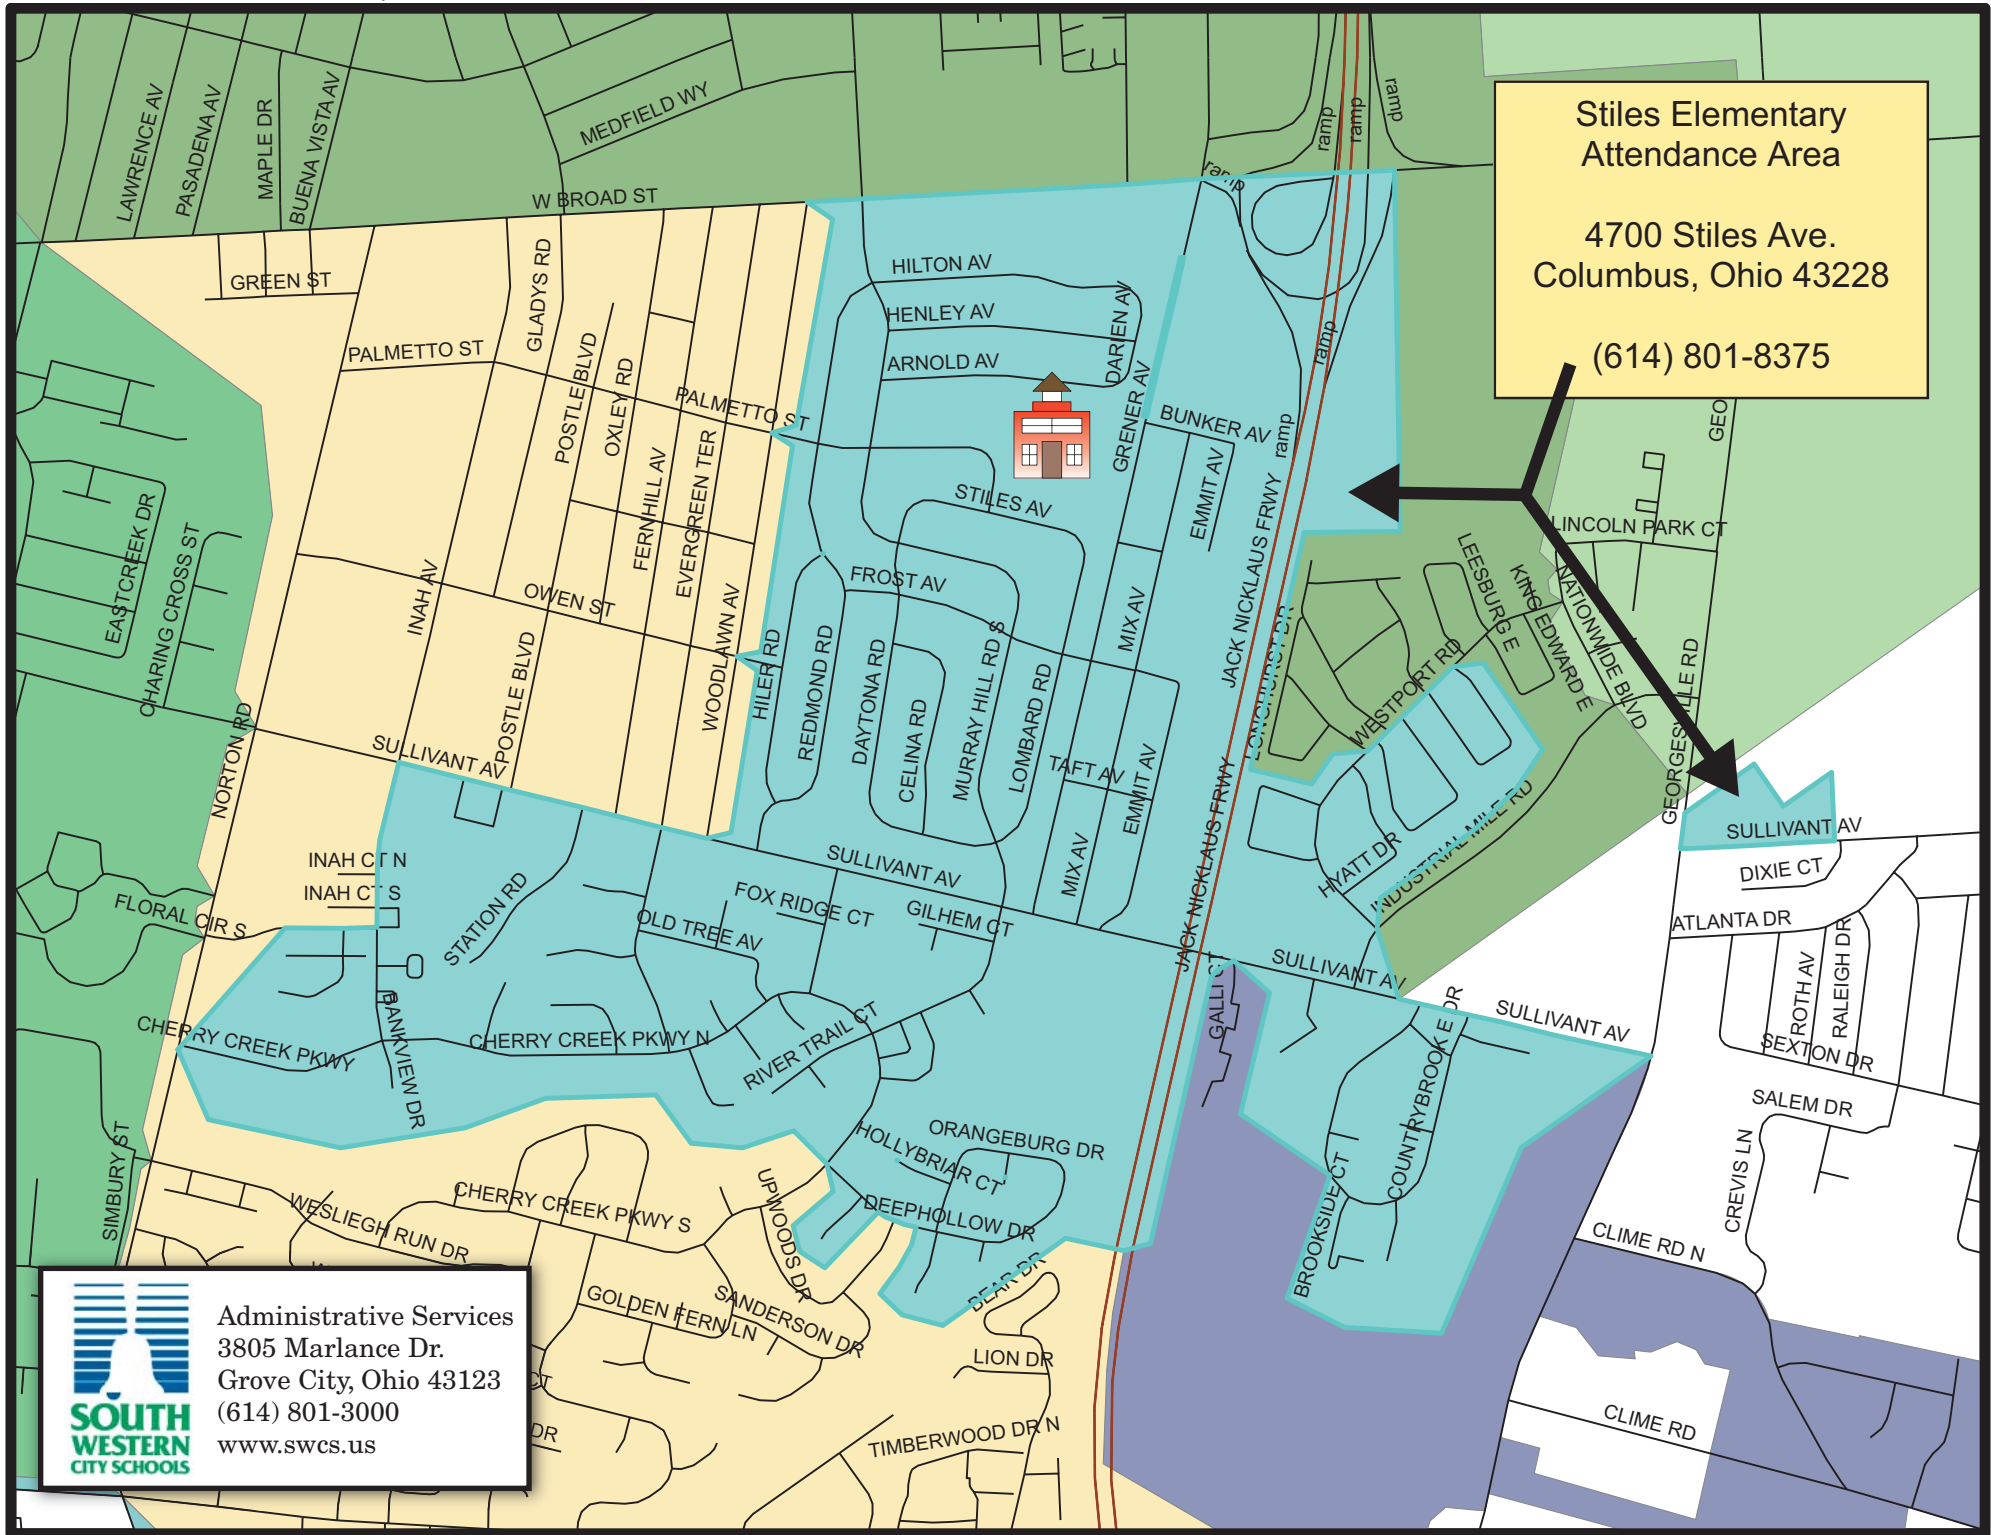

*Areas in white are NOT South-Western City Schools.

**Stiles Elementary
Attendance Area**

4700 Stiles Ave.
Columbus, Ohio 43228

(614) 801-8375

**Administrative Services**
3805 Marlance Dr.
Grove City, Ohio 43123
(614) 801-3000
www.swcs.us