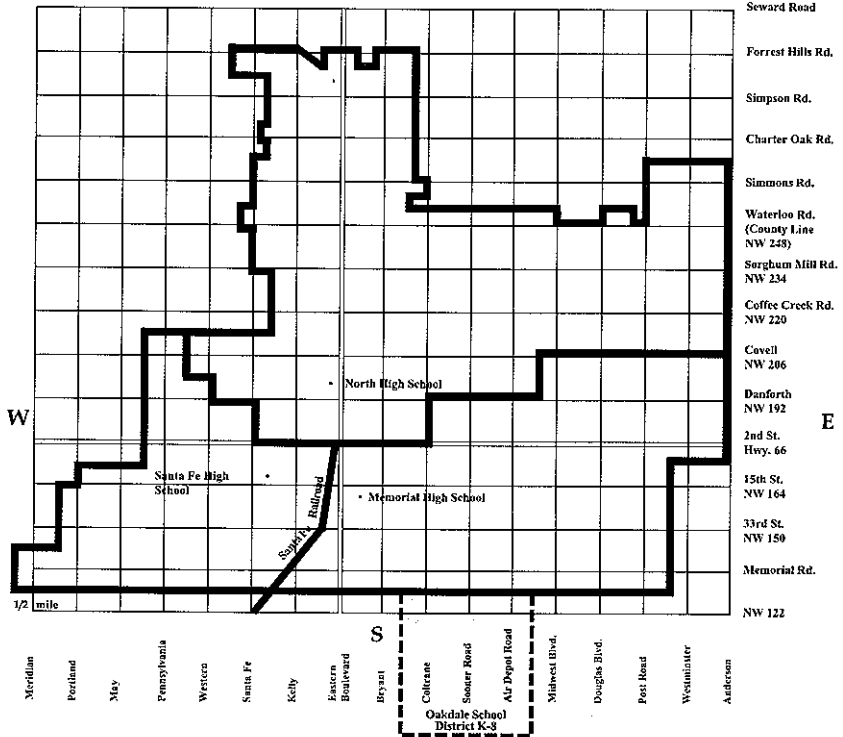

# High School Boundaries

## HIGH SCHOOLS

Memorial	1000 E. 15th	73013
North	215 W. Danforth	73003
Santa Fe	1901 W. 15th	73013

\*Oakdale students in grades 9-12 will be provided transportation to Edmond School and will attend Memorial High School.

Elementary Boundaries  
 Effective 2008 - 2009  
 School Year

ELEMENTARY SCHOOLS

Name of School	Street Address	Zip Code
▲ Clegern	6th & Jackson	73034
★ Russell Dougherty	19 N. Boulevard	73034
Ida Freeman	501 W. Hurd	73003
Northern Hills	901 E. Wayne	73034
Orvis Risner	29th & Rankin	73013
Sunset	400 W. 8th	73003
Will Rogers	1215 E. 9th	73034
Chisholm	2300 S. E. 33rd	73013
John Ross	1901 N. Thomas	73003
Charles Haskell	1701 N. W. 150th	73013
Cross Timbers	4800 N. Kelly	73003
Washington Irving	18101 N. Western	73003
Angie Debo	16060 N. May	73013
West Field	17601 N. Penn	73003
Centennial	4400 N. Coltrane	73034