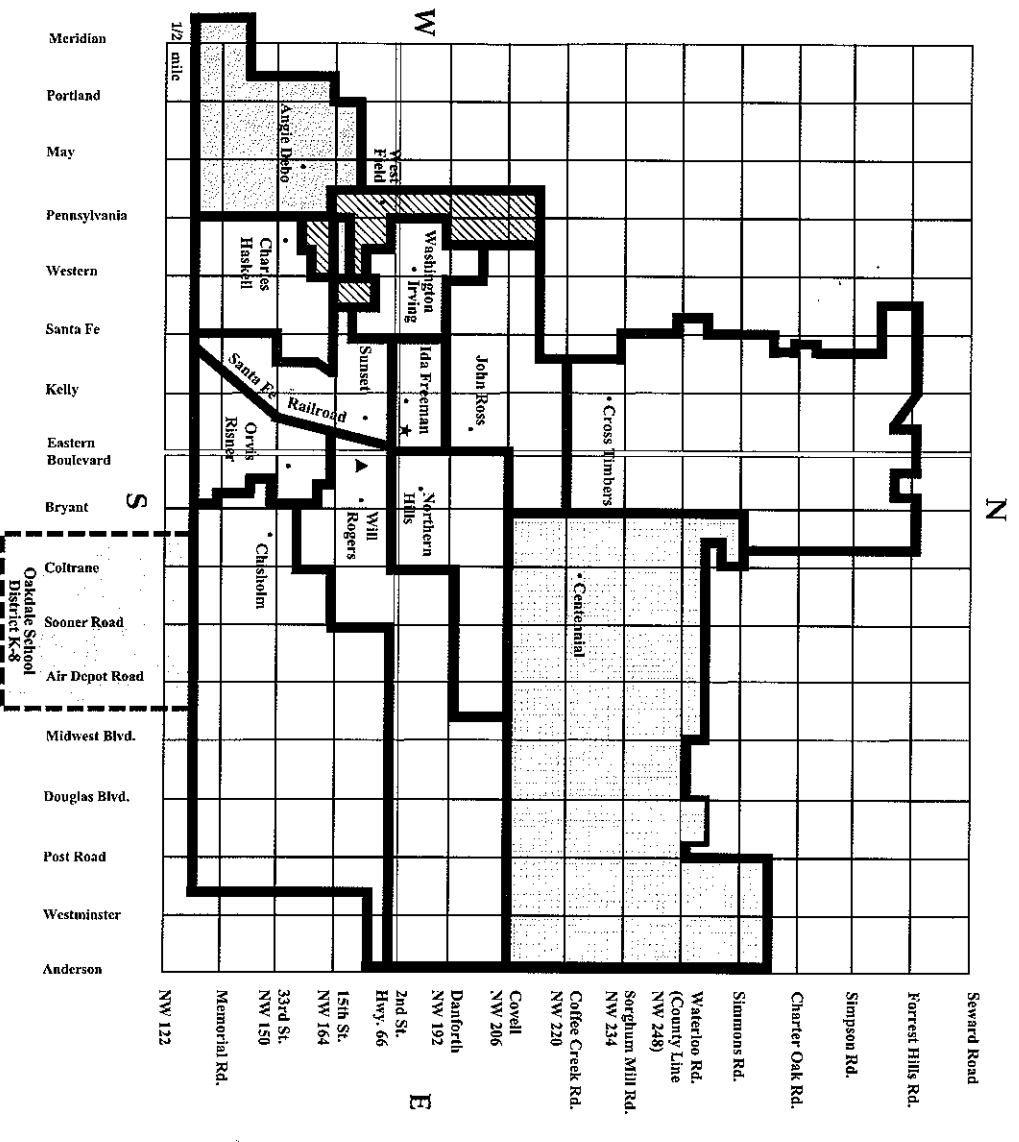

# High School Boundaries

## HIGH SCHOOLS

Memorial	1000 E. 15th	73013
North	215 W. Danforth	73003
Santa Fe	1901 W. 15th	73013

\*Oakdale students in grades 9-12 will be provided transportation to Edmond School and will attend Memorial High School.

Elementary Boundaries  
 Effective 2008 - 2009  
 School Year

ELEMENTARY SCHOOLS

Name of School	Street Address	Zip Code
▲ Clegern	6th & Jackson	73034
★ Russell Dougherty	19 N. Boulevard	73034
Ida Freeman	501 W. Hurd	73003
Northern Hills	901 E. Wayne	73034
Orvis Risner	29th & Rankin	73013
Sunset	400 W. 8th	73003
Will Rogers	1215 E. 9th	73034
Chisholm	2300 S. E. 33rd	73013
John Ross	1901 N. Thomas	73003
Charles Haskell	1701 N. W. 150th	73013
Cross Timbers	4800 N. Kelly	73003
Washington Irving	18101 N. Western	73003
Angie Debo	16060 N. May	73013
West Field	17601 N. Penn	73003
Centennial	4400 N. Coltrane	73034