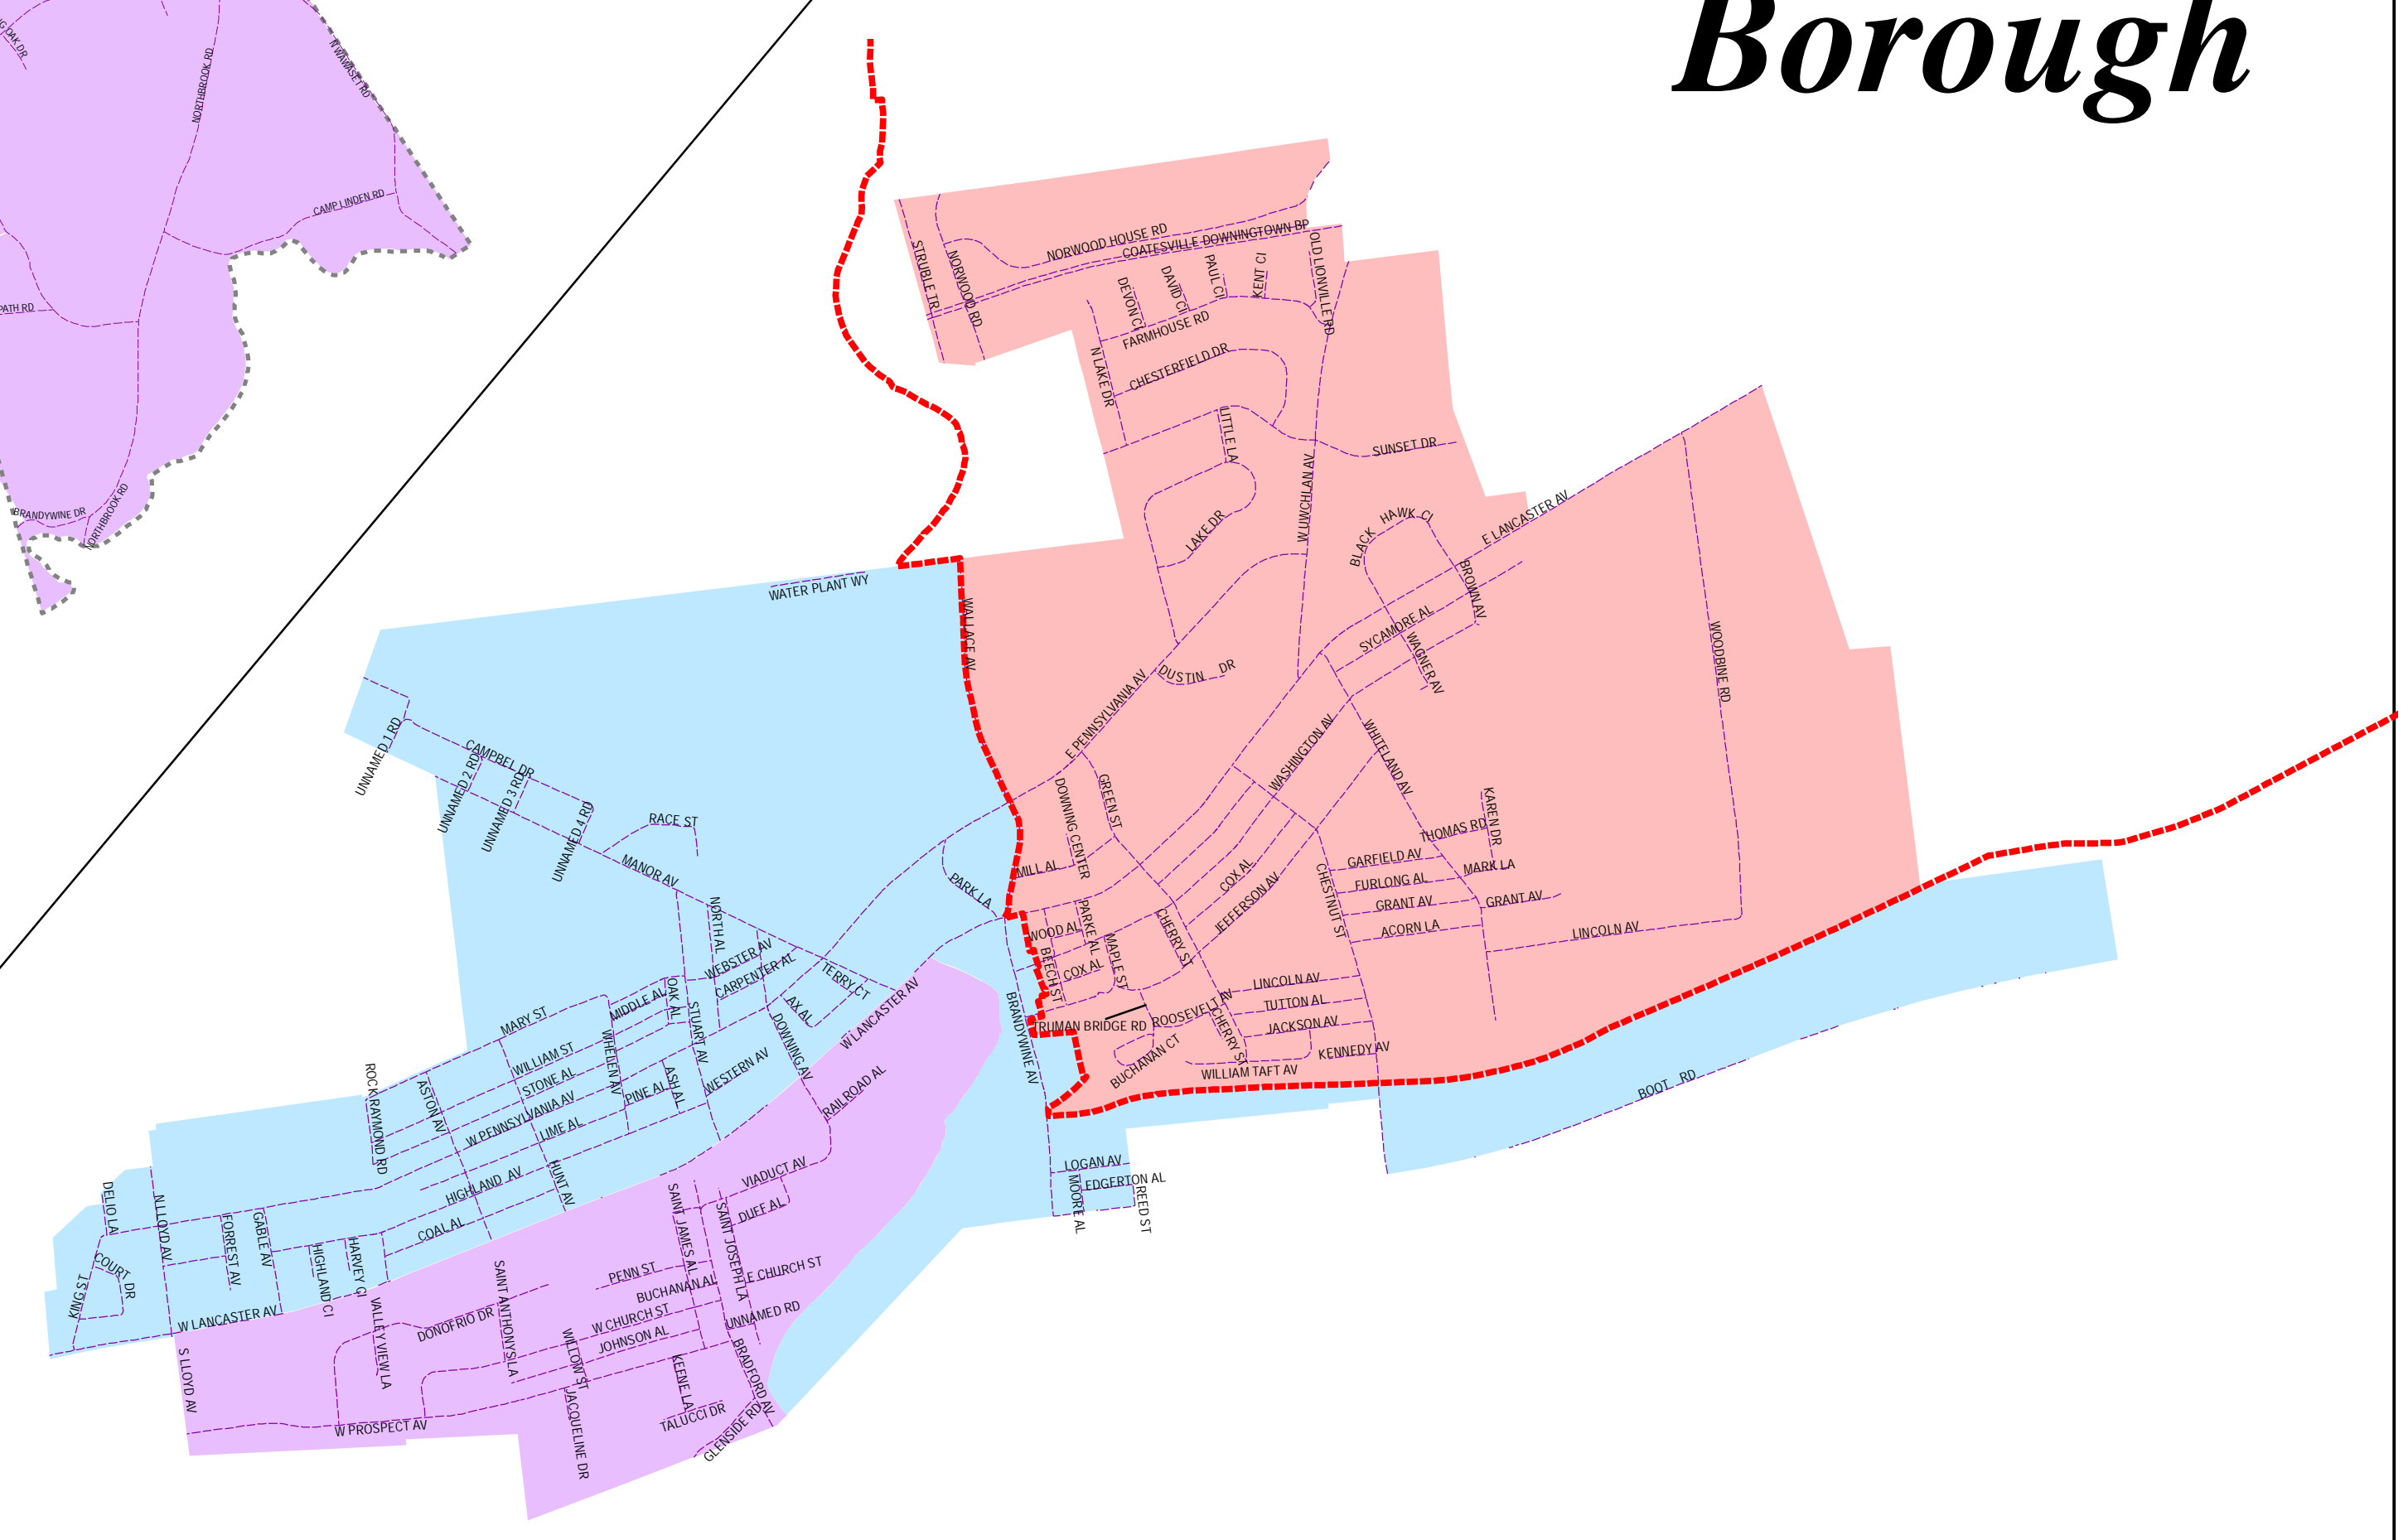

Downingtown Borough

MAY 2008

NOTES: Not for engineering purposes