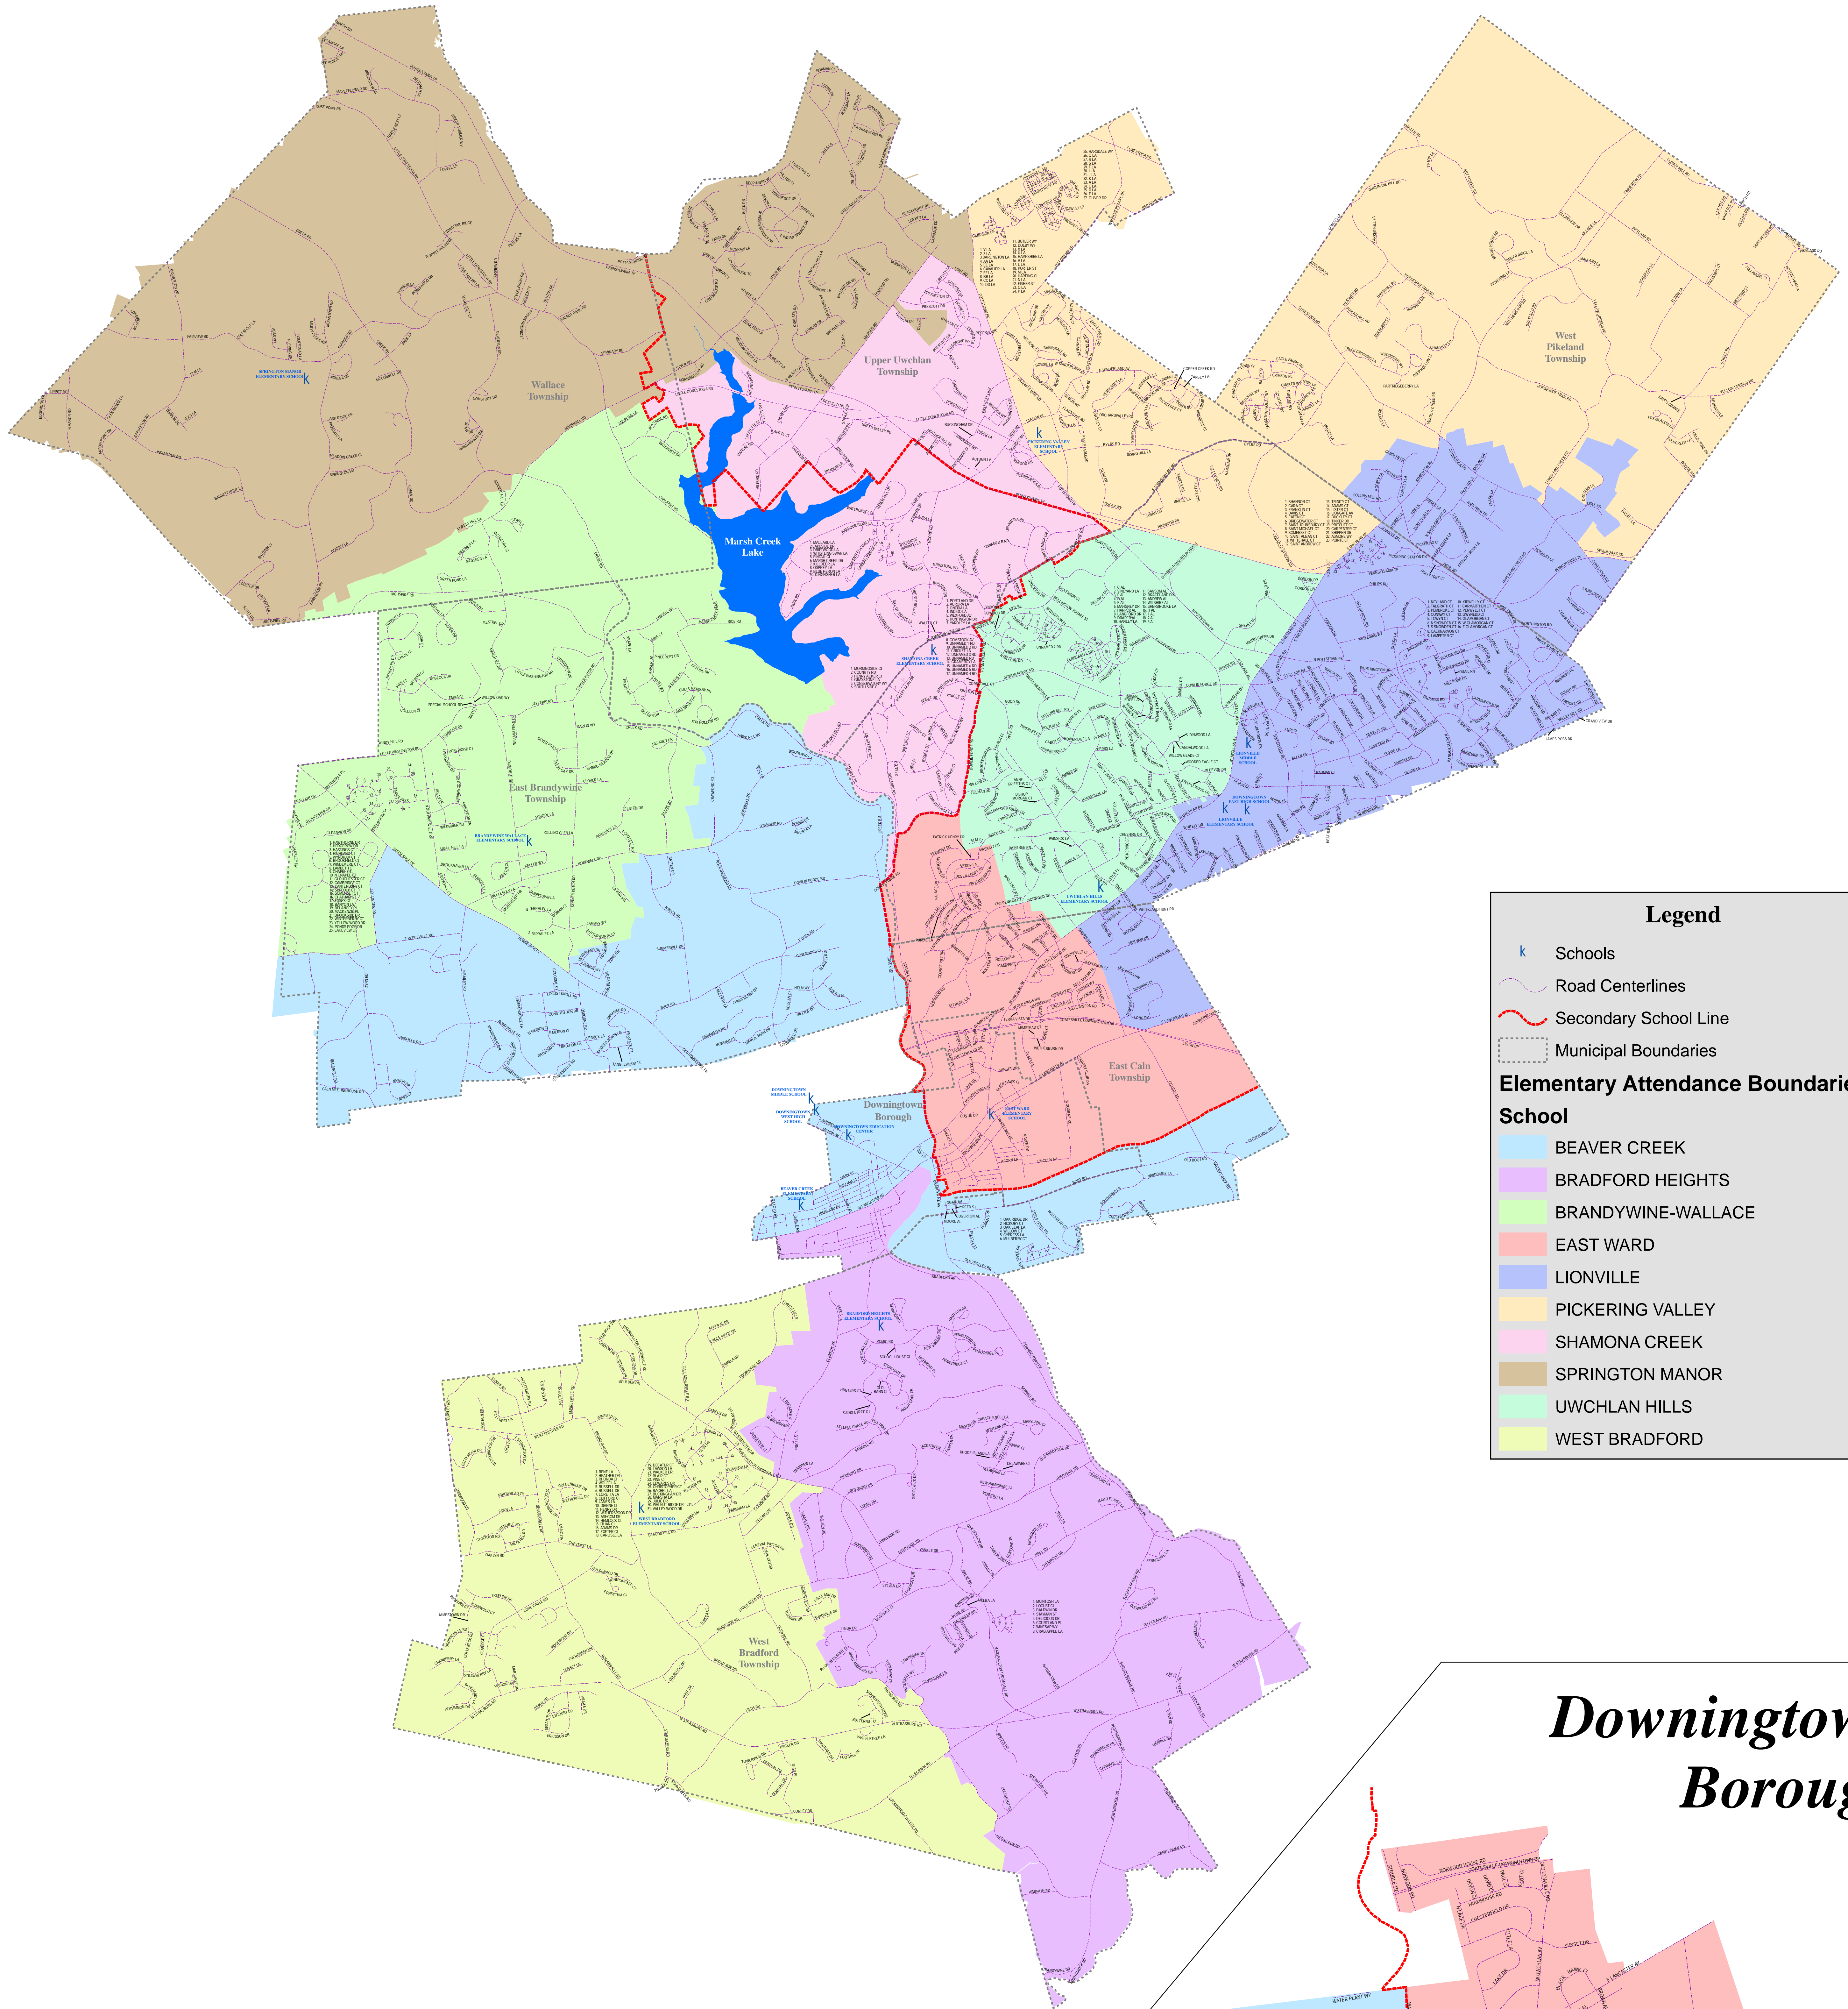

Downingtown Area School District

Elementary Attendance Boundaries

Legend

- Schools
- Road Centerlines
- Secondary School Line
- Municipal Boundaries

Elementary Attendance Boundaries

School

- BEAVER CREEK
- BRADFORD HEIGHTS
- BRANDYWINE-WALLACE
- EAST WARD
- LIONVILLE
- PICKERING VALLEY
- SHAMONA CREEK
- SPRINGTON MANOR
- UWCHLAN HILLS
- WEST BRADFORD