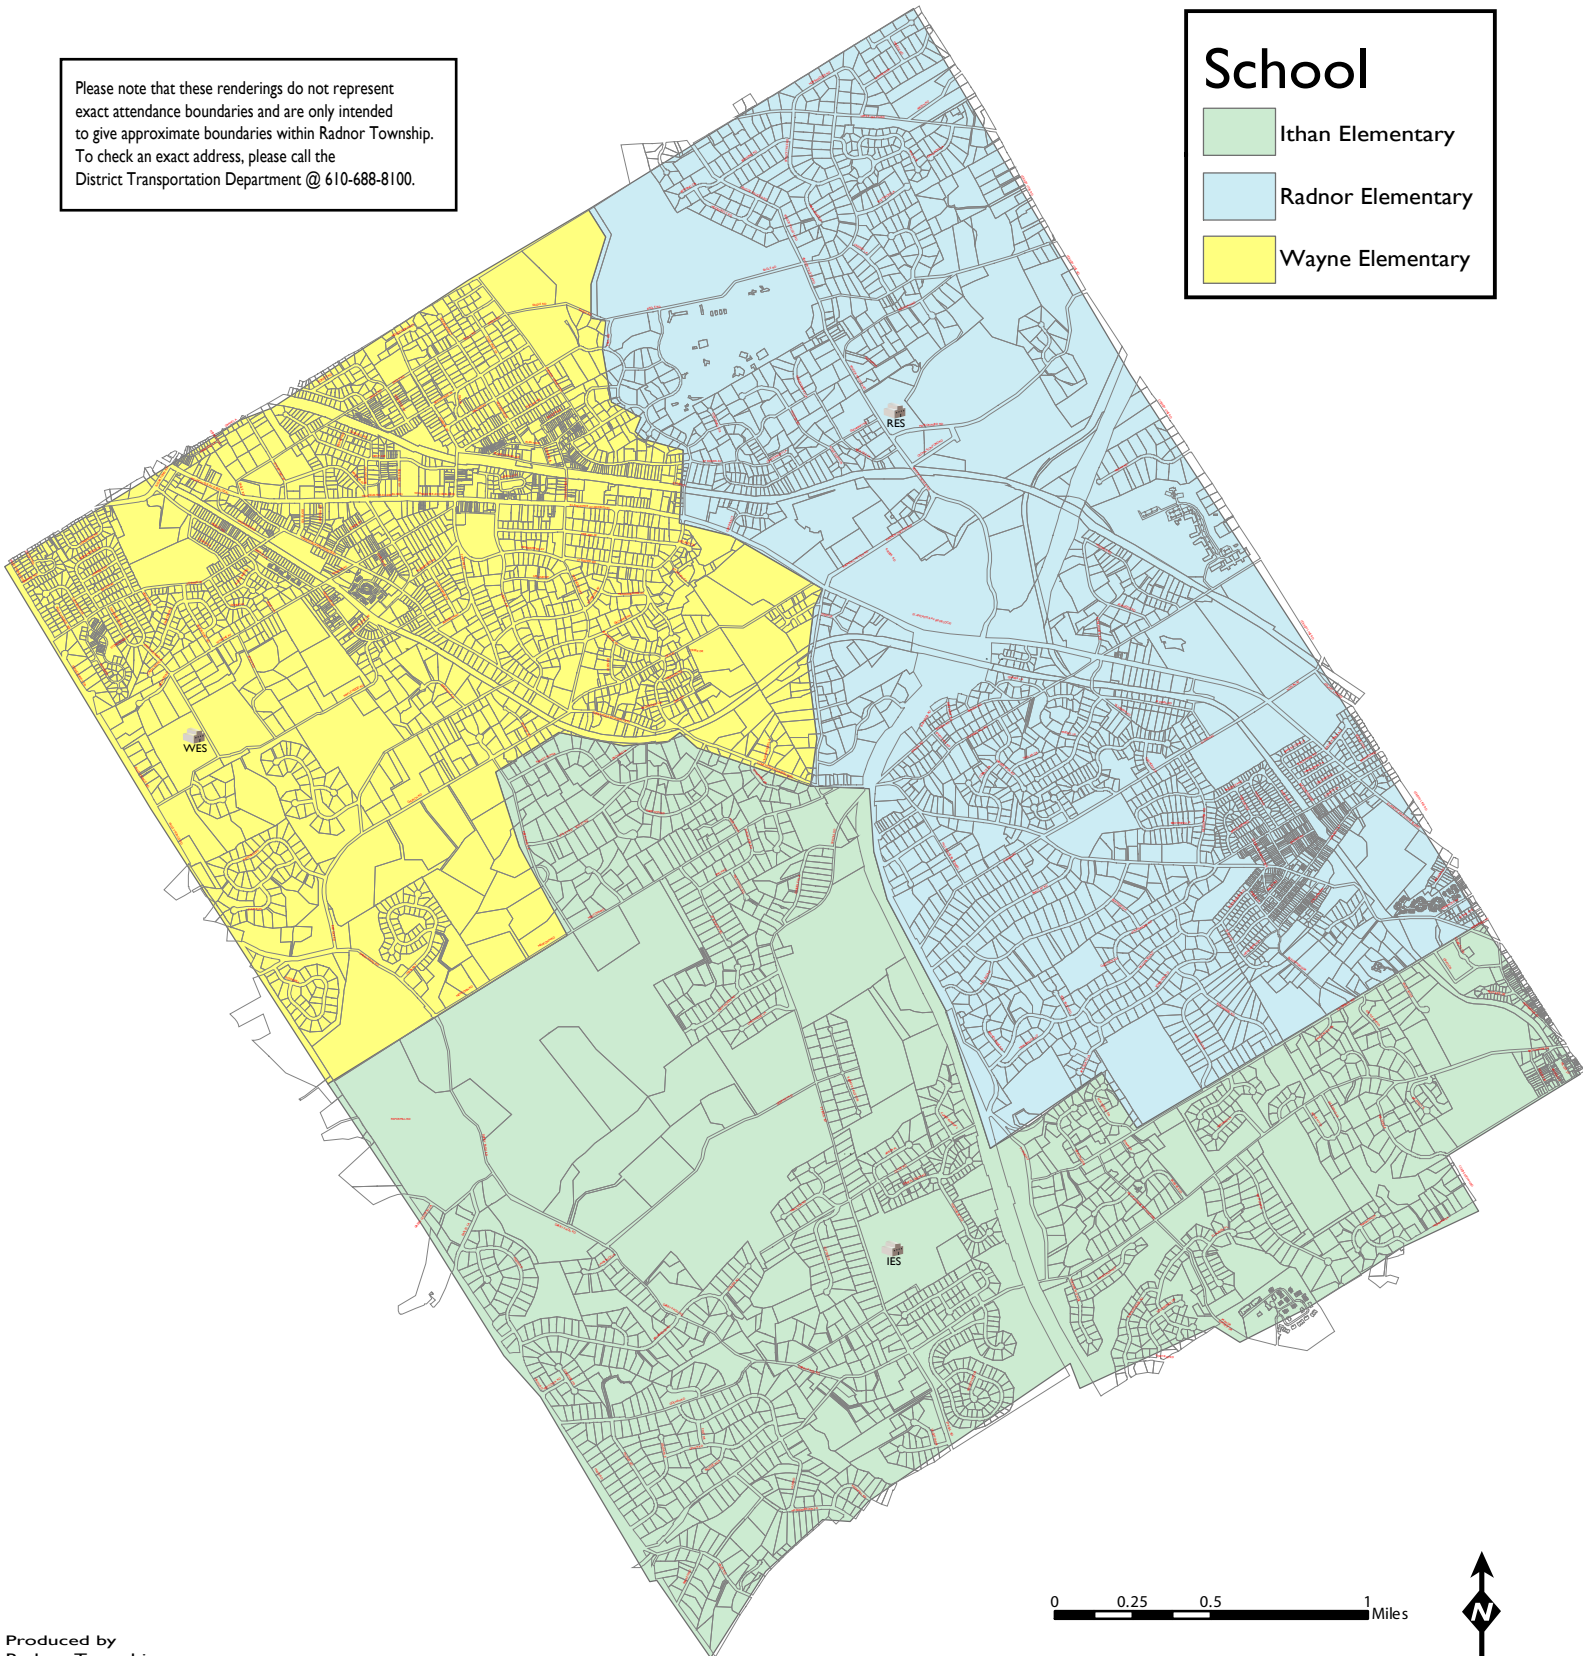

RADNOR TOWNSHIP ELEMENTARY SCHOOLS BOUNDARY MAP

Please note that these renderings do not represent exact attendance boundaries and are only intended to give approximate boundaries within Radnor Township. To check an exact address, please call the District Transportation Department @ 610-688-8100.

School

-  Ithan Elementary
-  Radnor Elementary
-  Wayne Elementary

0 0.25 0.5 1 Miles