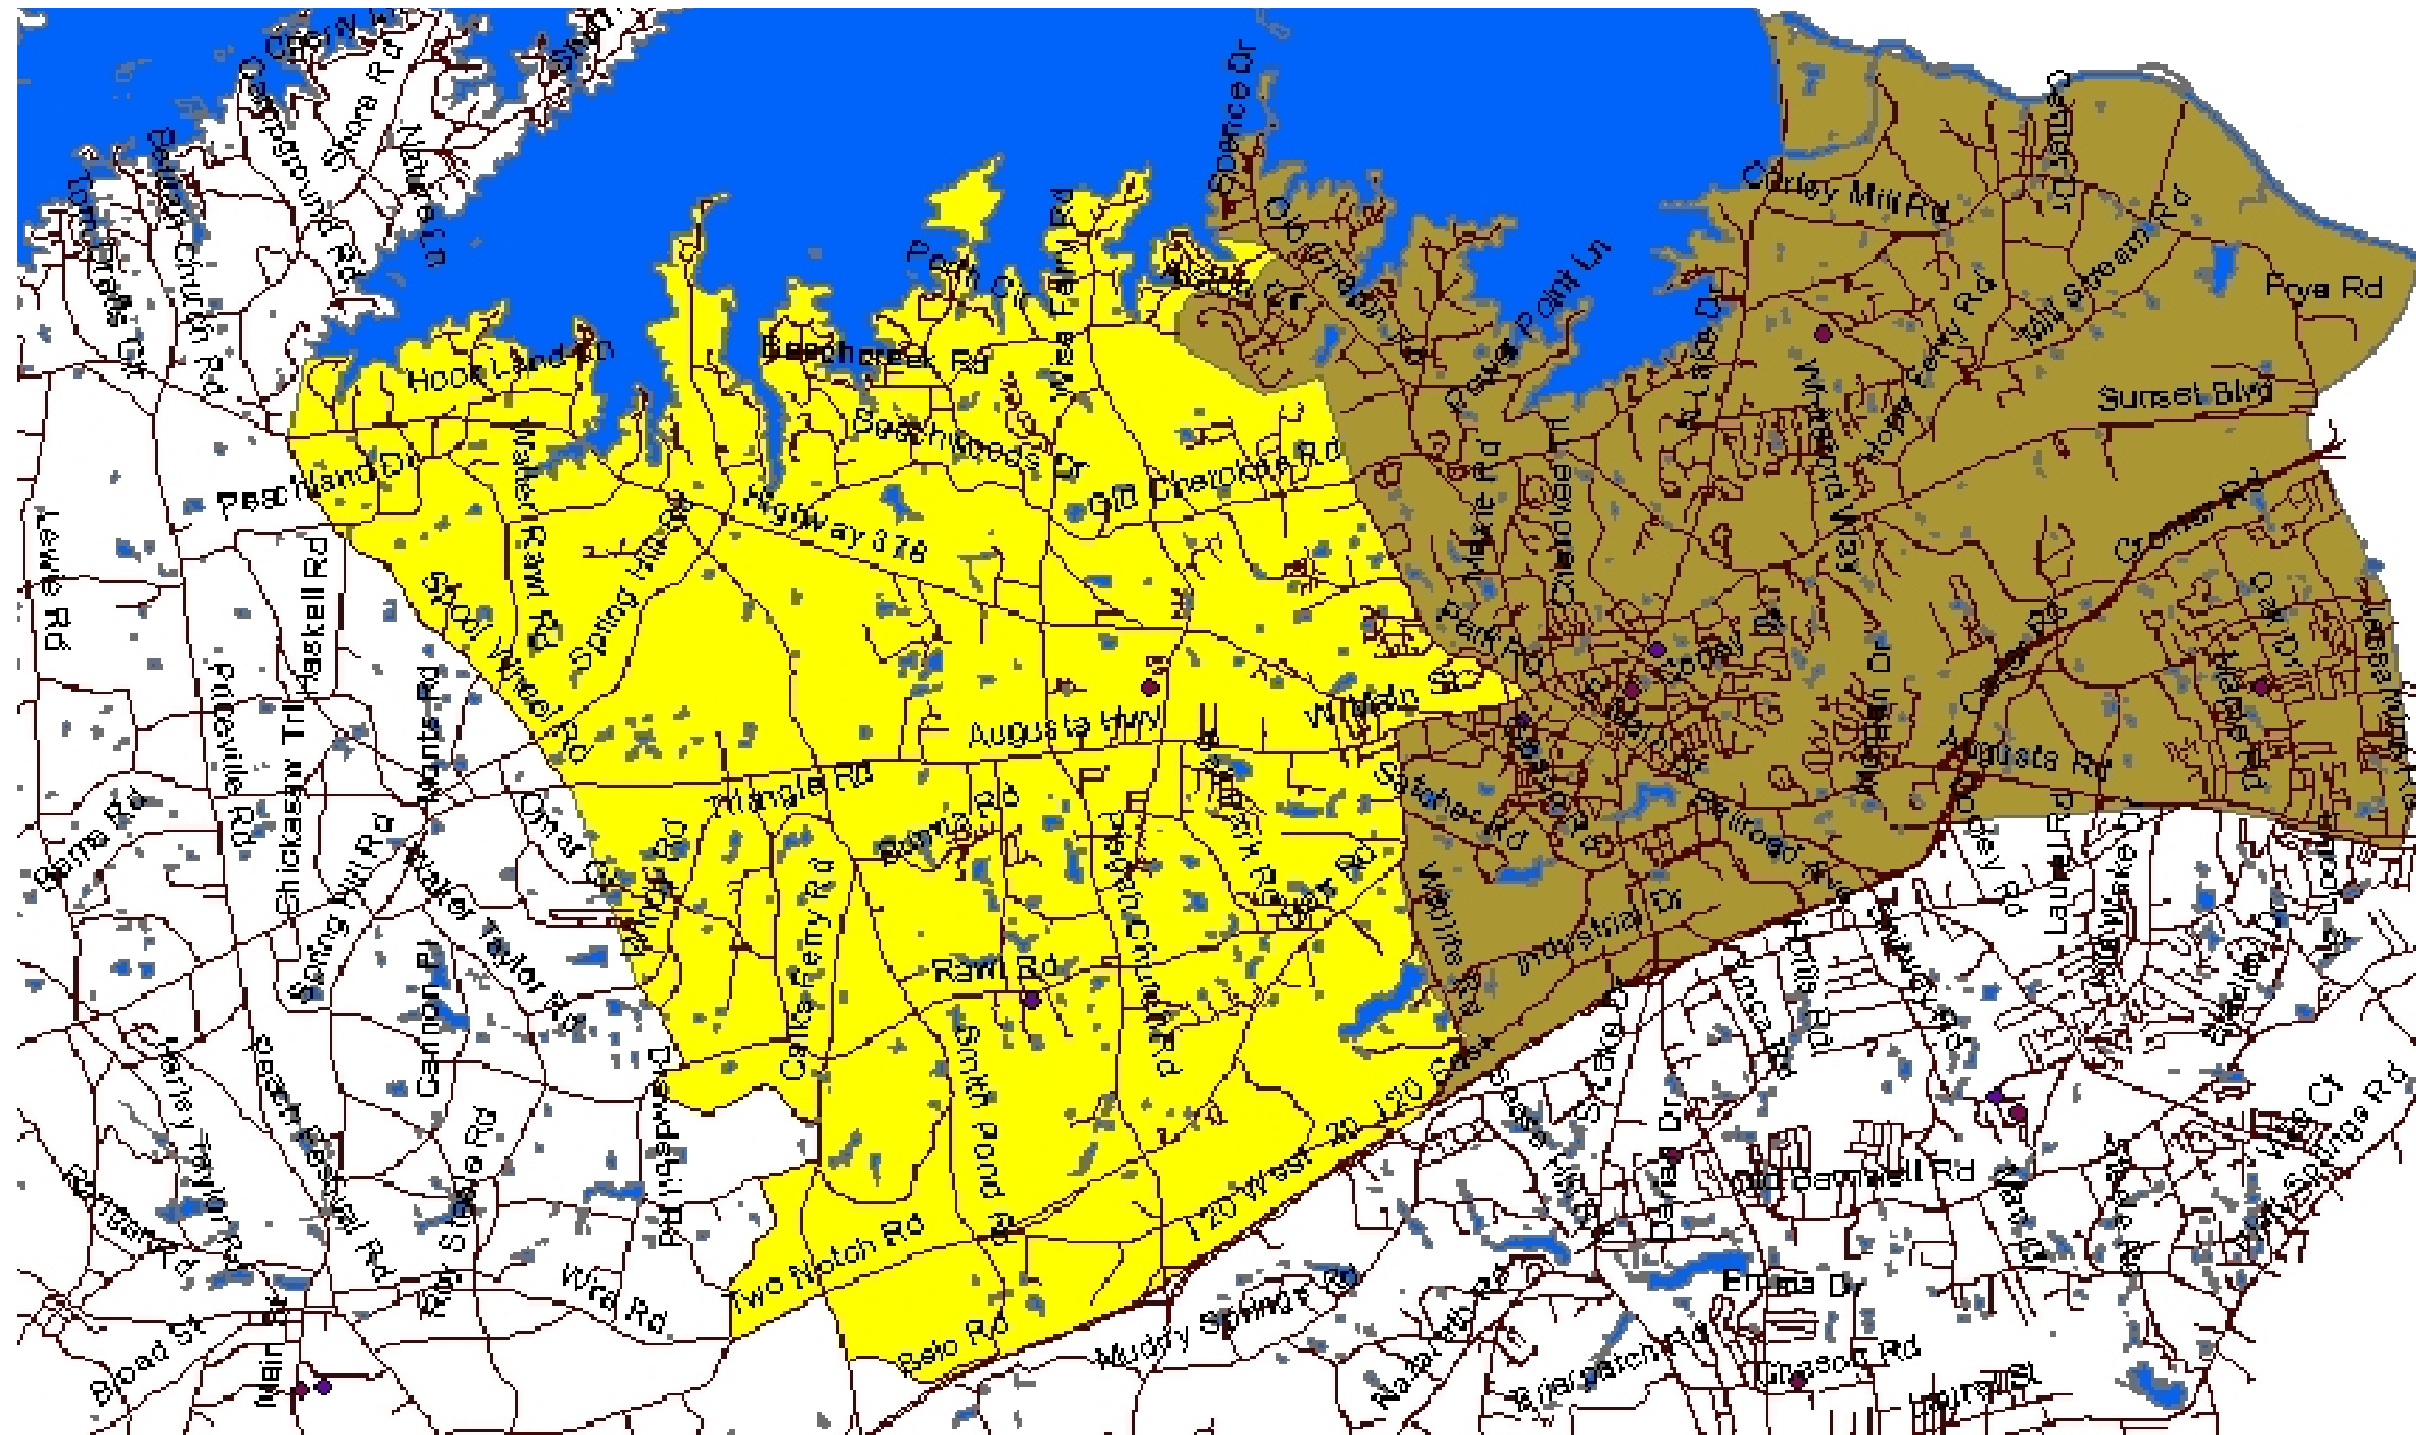

Lexington District One Middle Schools Attendance Lines

Proposed Boundaries and Mapped Enrollment

School Zone	Grades	Enrollment
 Lexington Middle	6-8	1,237
 Pleasant Hill Middle	6-8	577

Modified Lexington Area Middle Schools

School	Grades	Current Enrollment	Proposed Enrollment
 Lexington Middle	6-8	1,061	1,074
 Pleasant Hill Middle	6-8	872	881