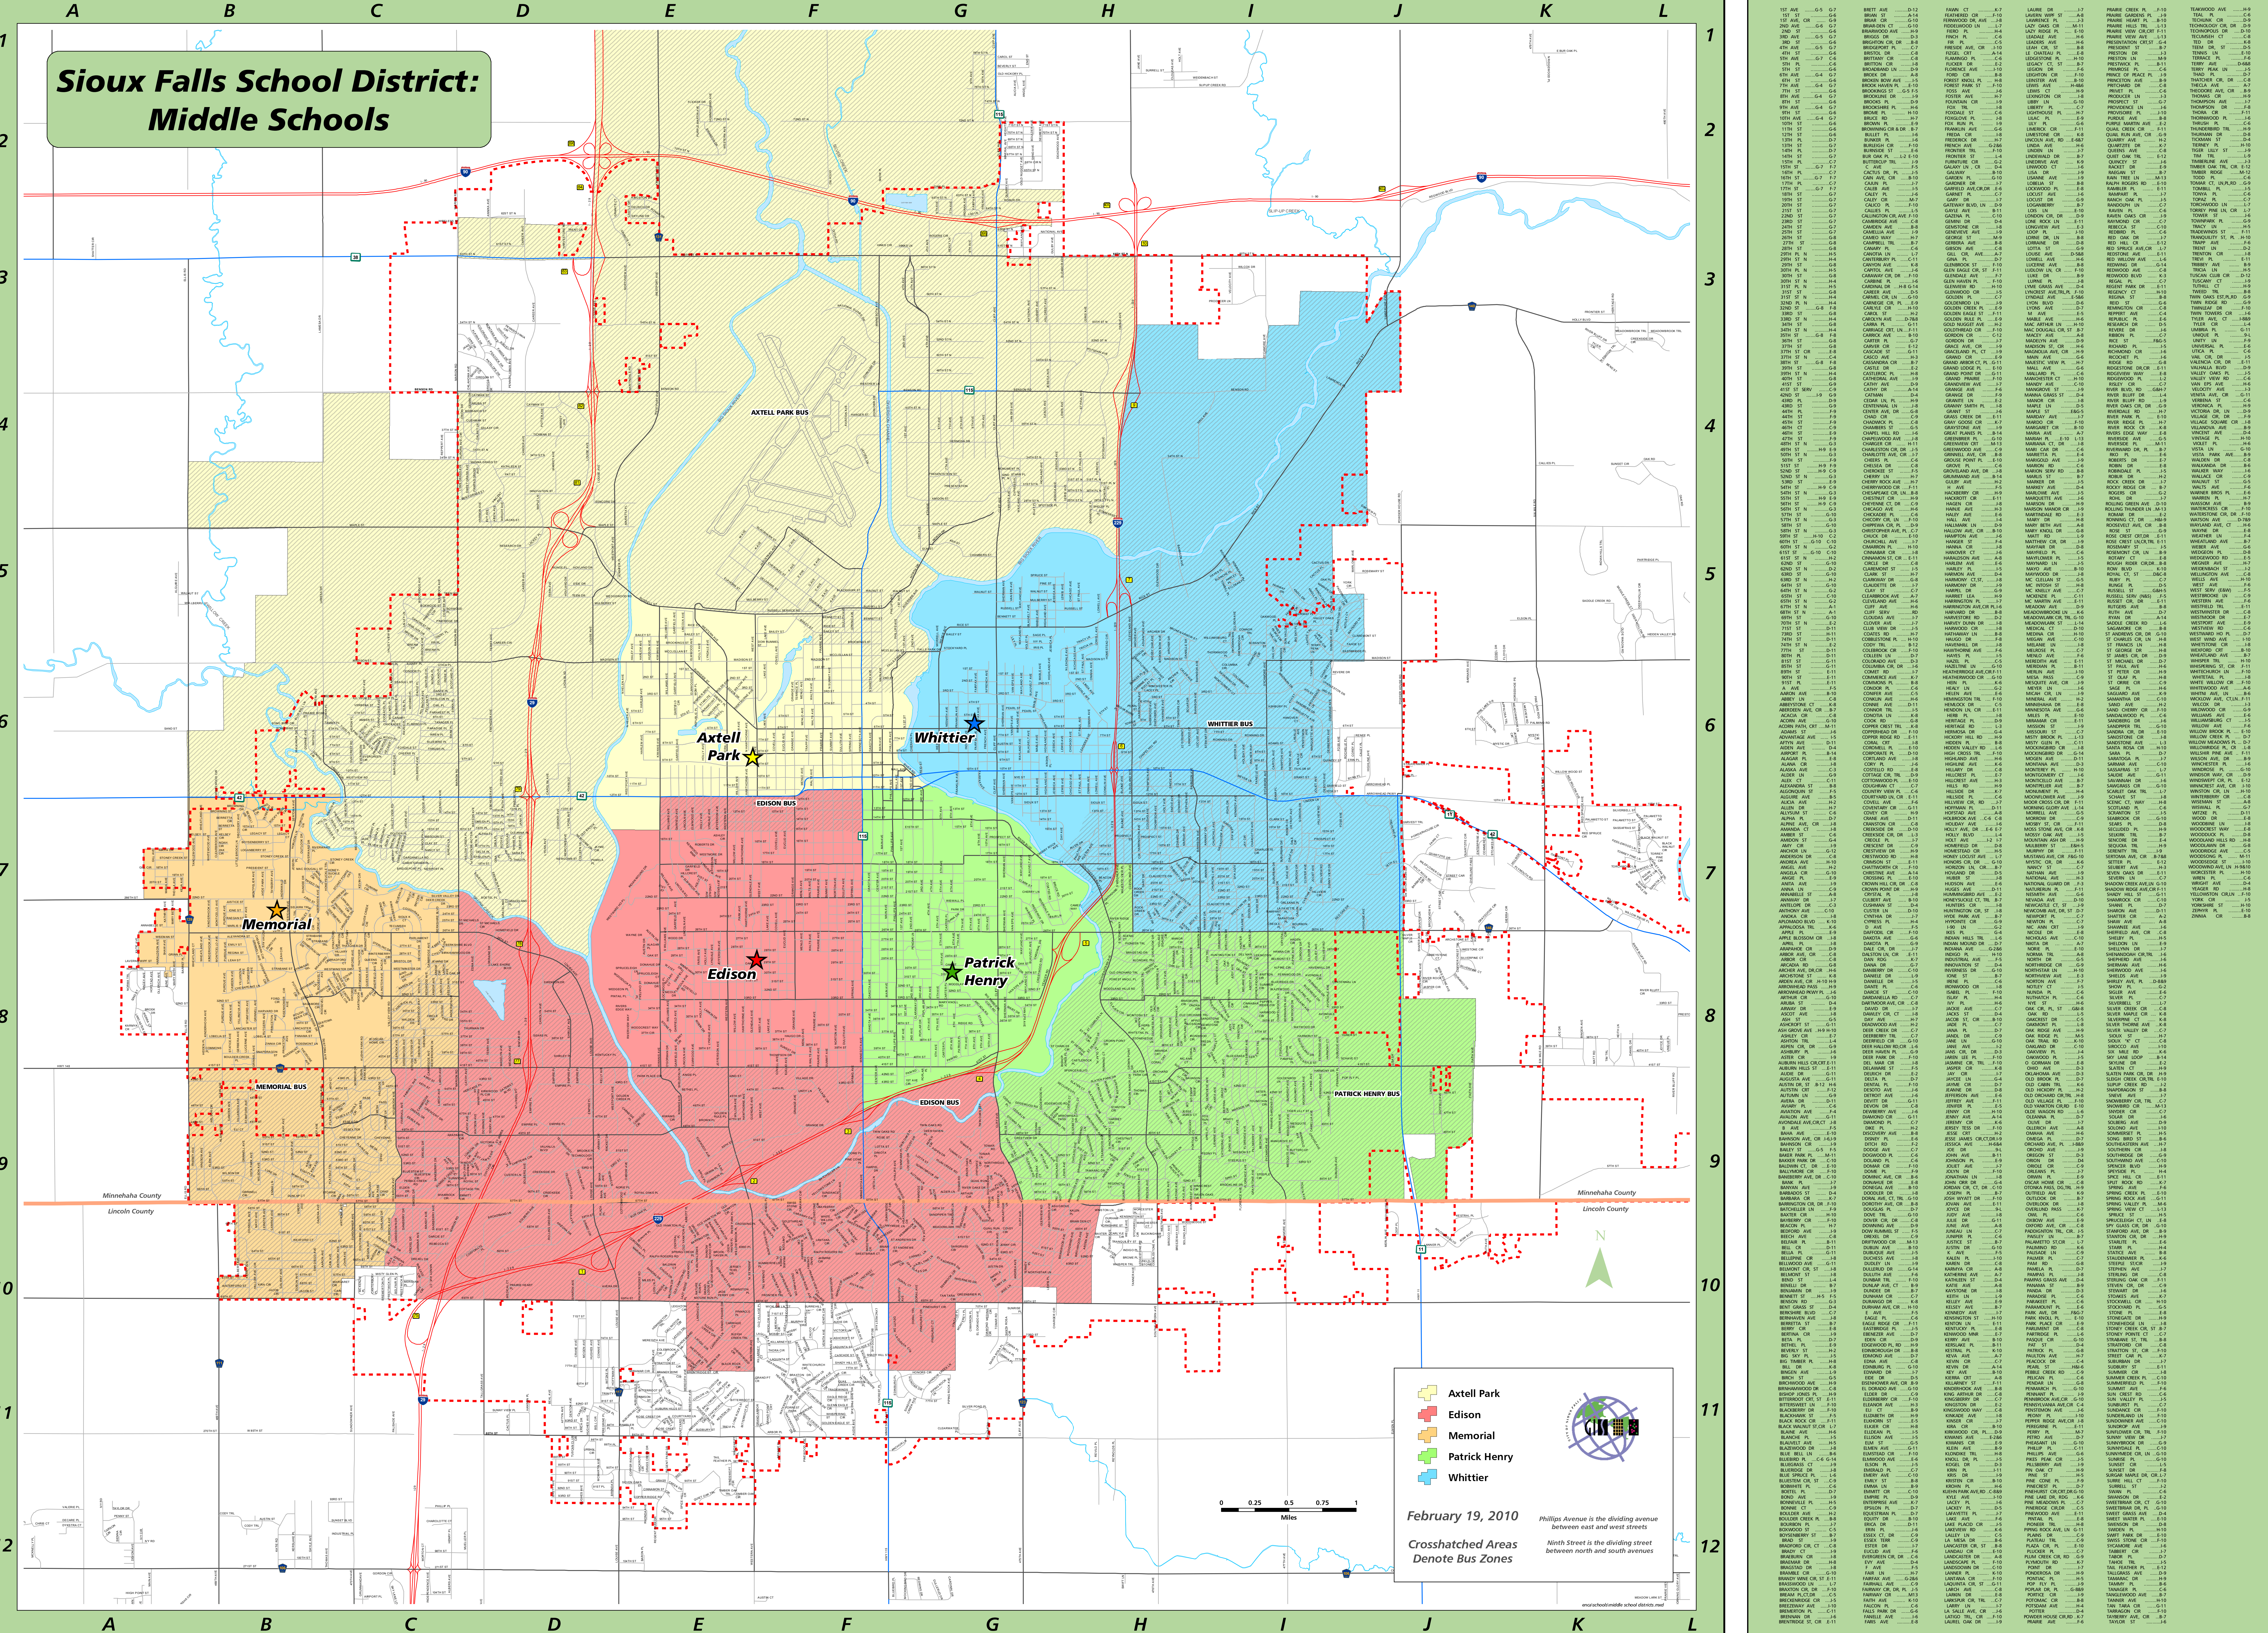

Sioux Falls School District: Middle Schools

February 19, 2010

Phillips Avenue is the dividing avenue between east and west streets

Ninth Street is the dividing street between north and south avenues

Crosshatched Areas Denote Bus Zones

1
2
3
4
5
6
7
8
9
10
11
12

1
2
3
4
5
6
7
8
9
10
11
12

A B C D E F G H I J K L