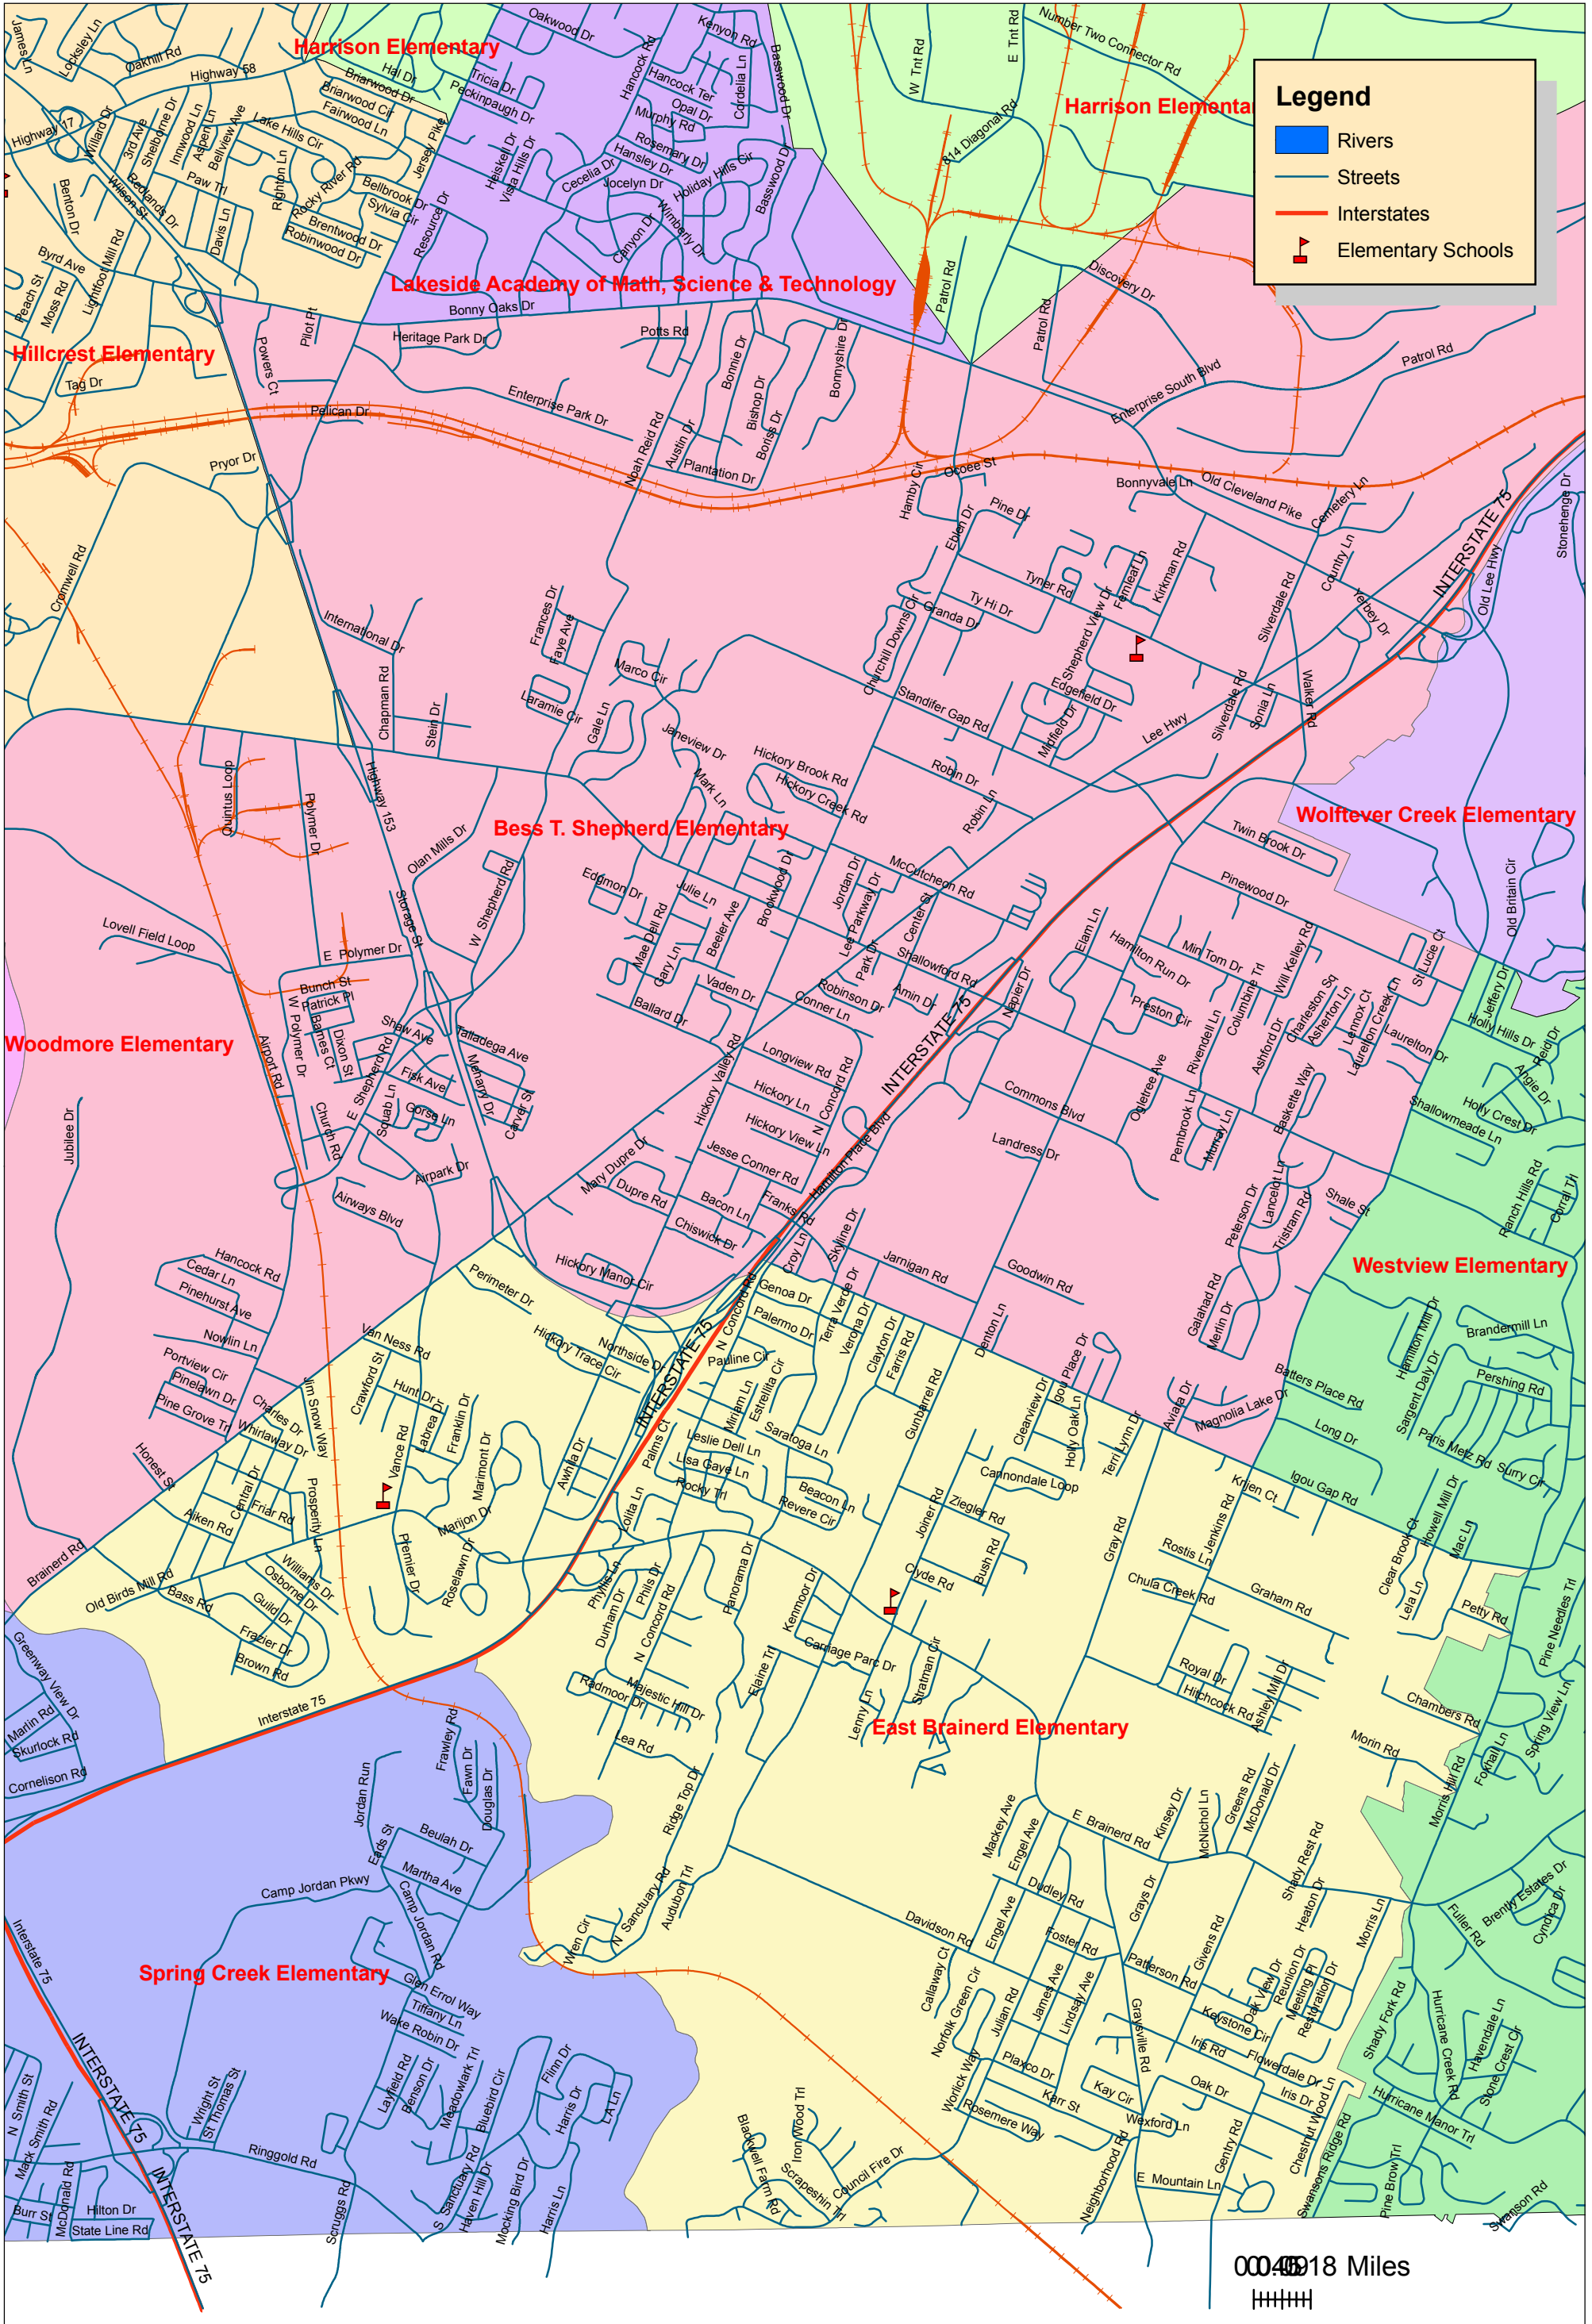

East Brainerd Elementary

Approved 03/03/1999

Legend

- Rivers
- Streets
- Interstates
- Elementary Schools

0.18 Miles
|||||