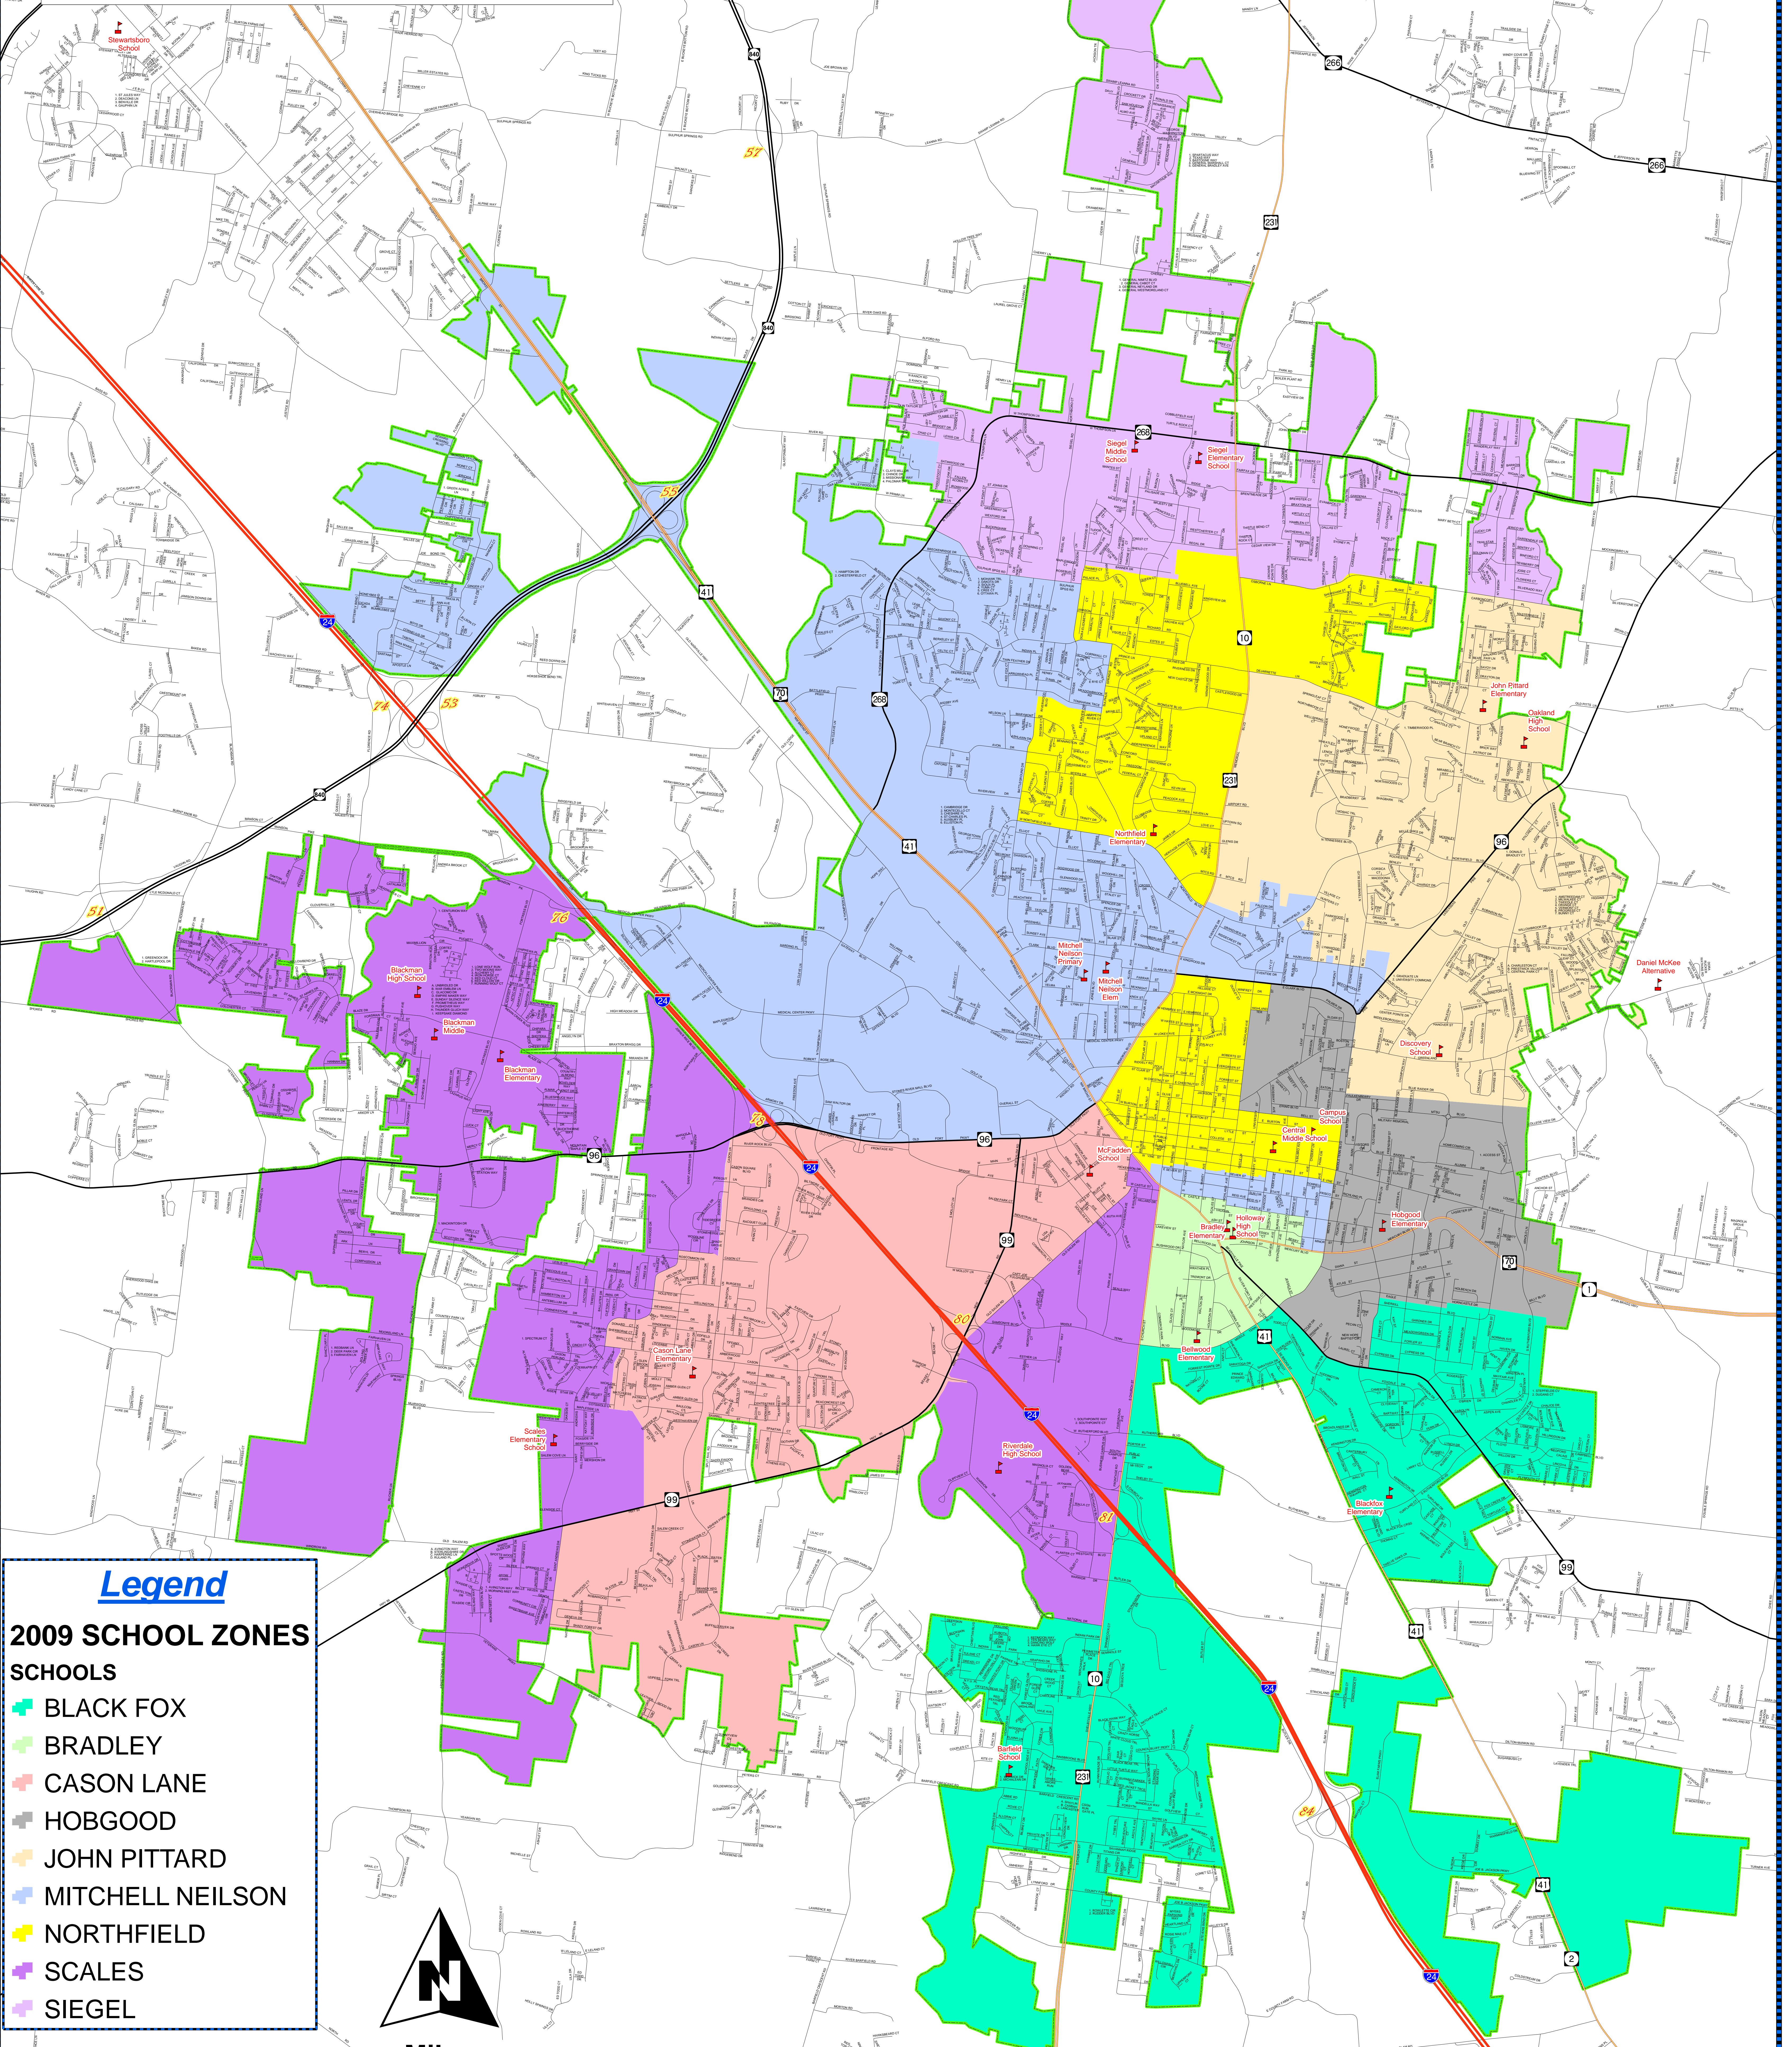

City Of Murfreesboro

July 2009

School Zones

Legend

2009 SCHOOL ZONES

SCHOOLS

- BLACK FOX
- BRADLEY
- CASON LANE
- HOBGOOD
- JOHN PITTARD
- MITCHELL NEILSON
- NORTHFIELD
- SCALES
- SIEGEL