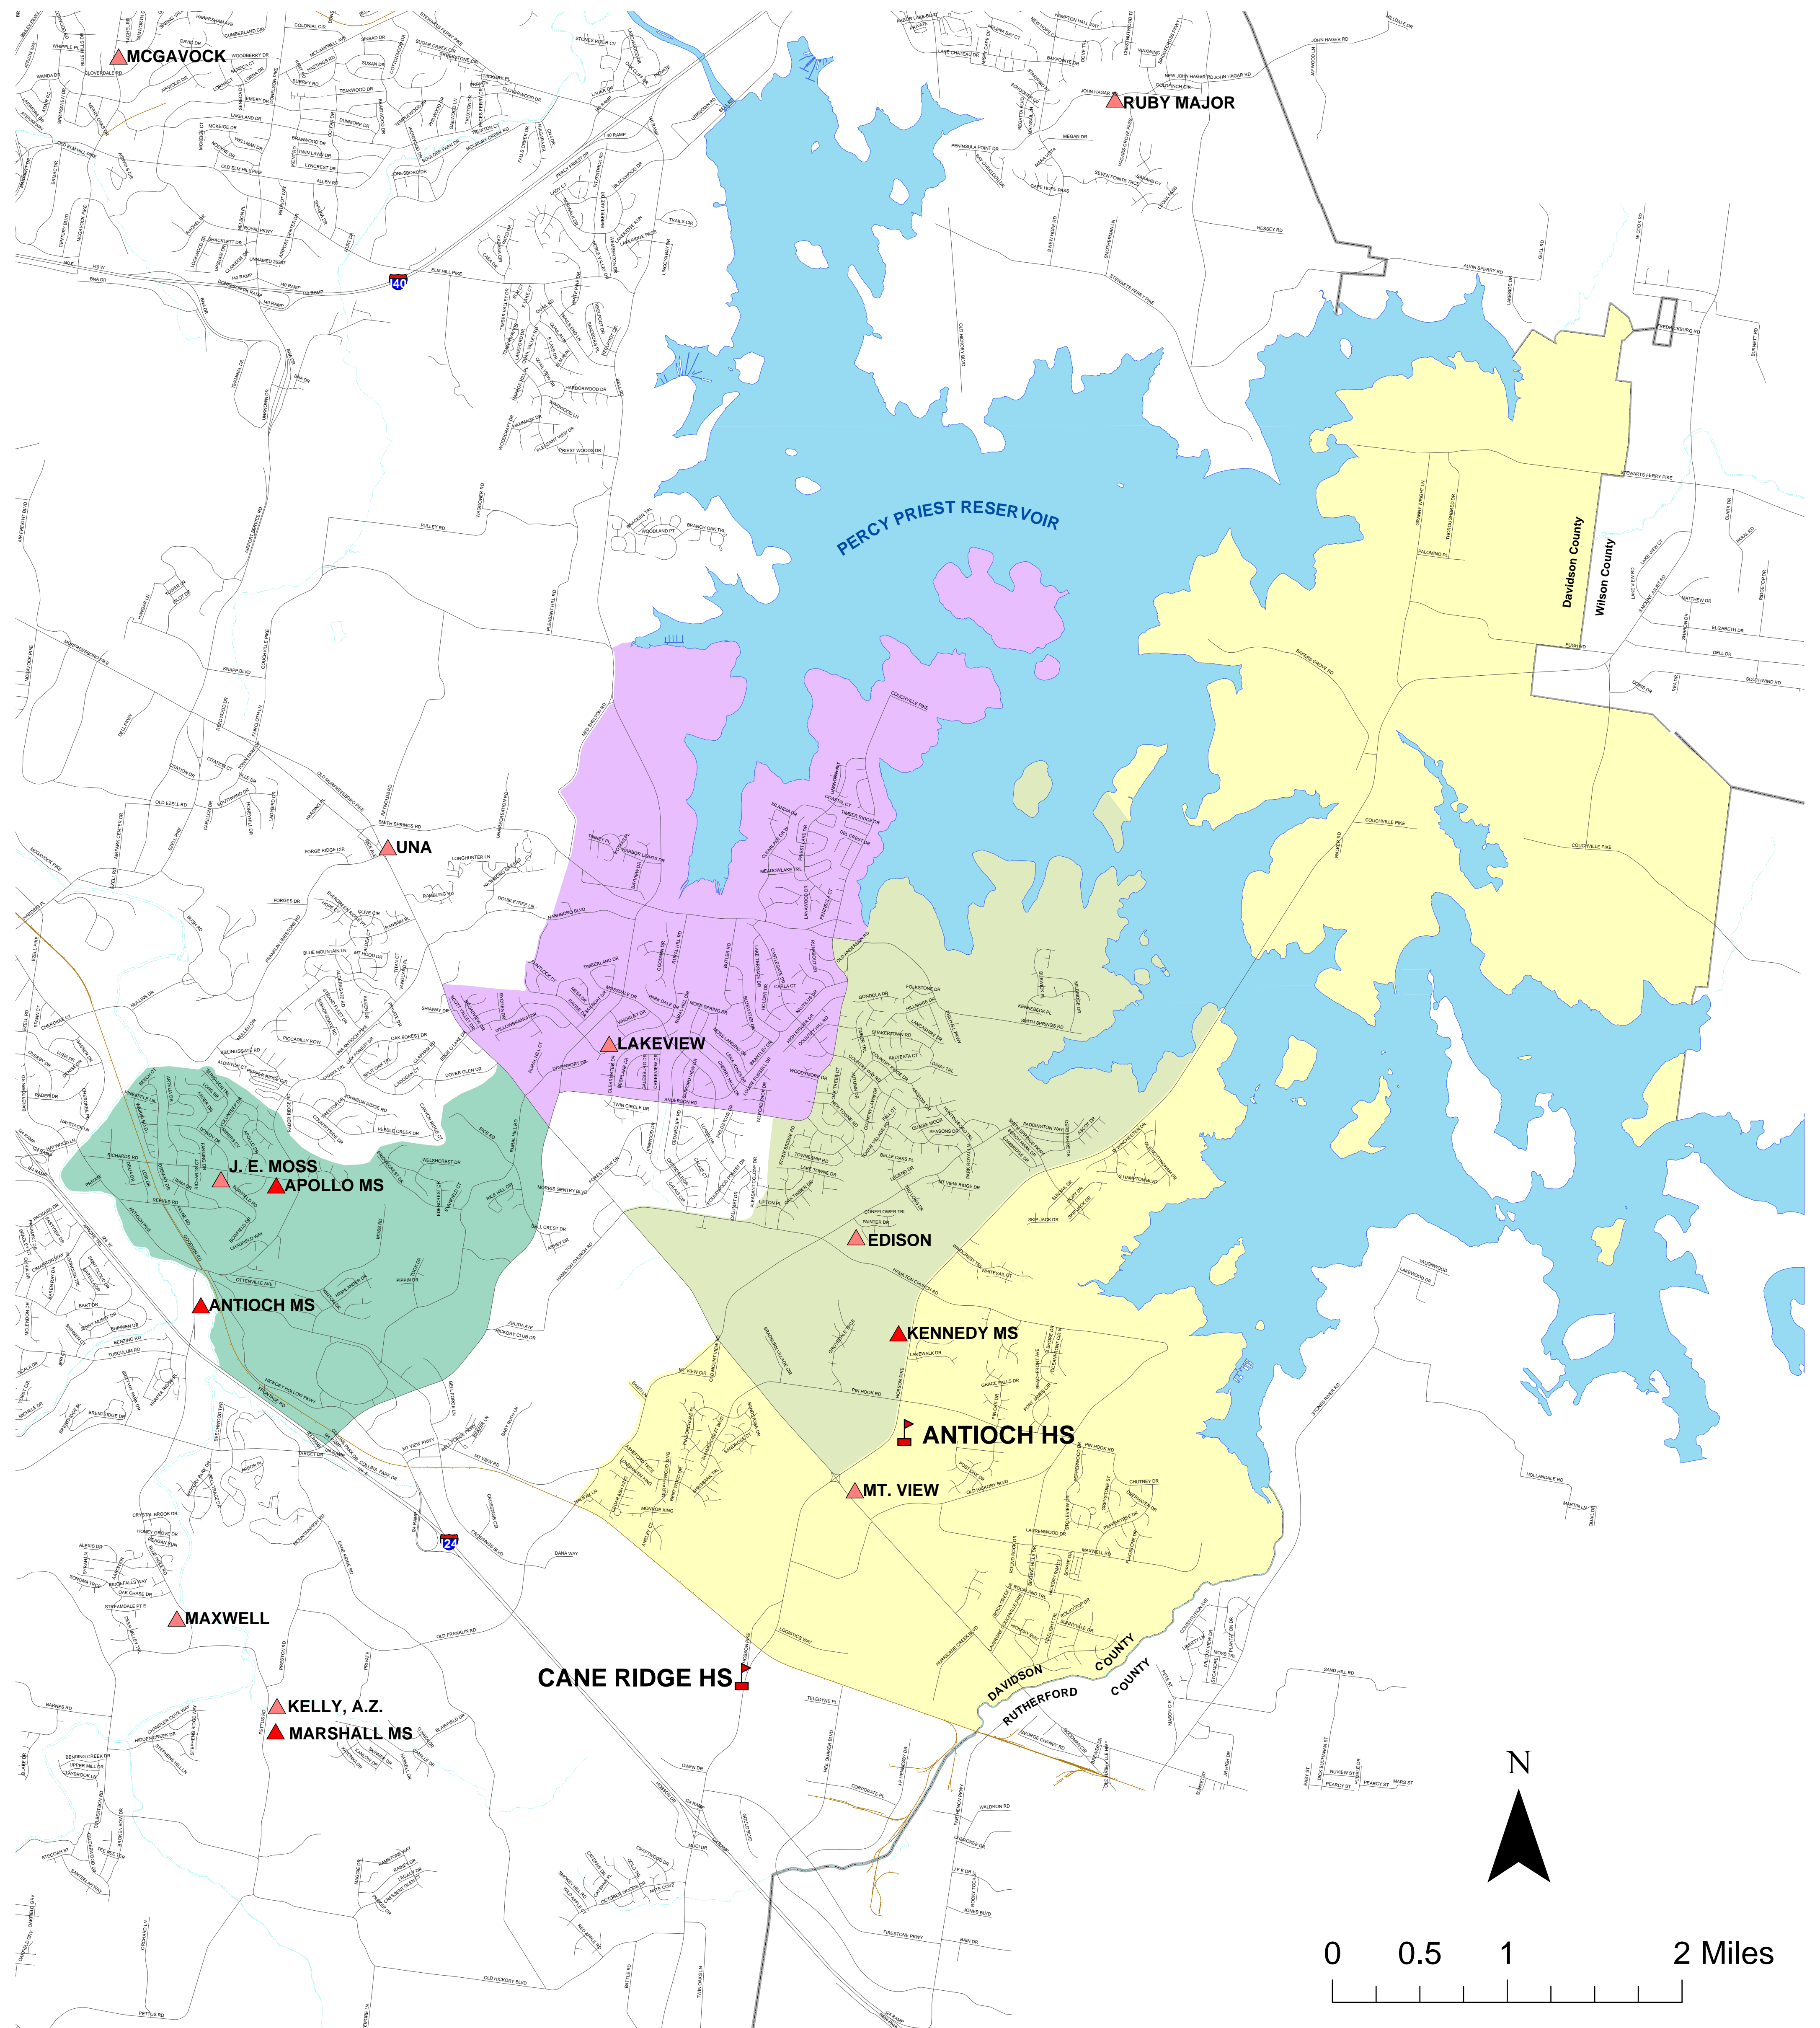

# Antioch High School Cluster

## 2009-2010

### Elementary Attendance Zones

	EDISON		J.E. MOSS
	LAKEVIEW		MT. VIEW

This map shows the general geographic area zoned to each school. Actual zoning is based on specific street addresses and cannot always be determined visually, especially around the border of a zone.