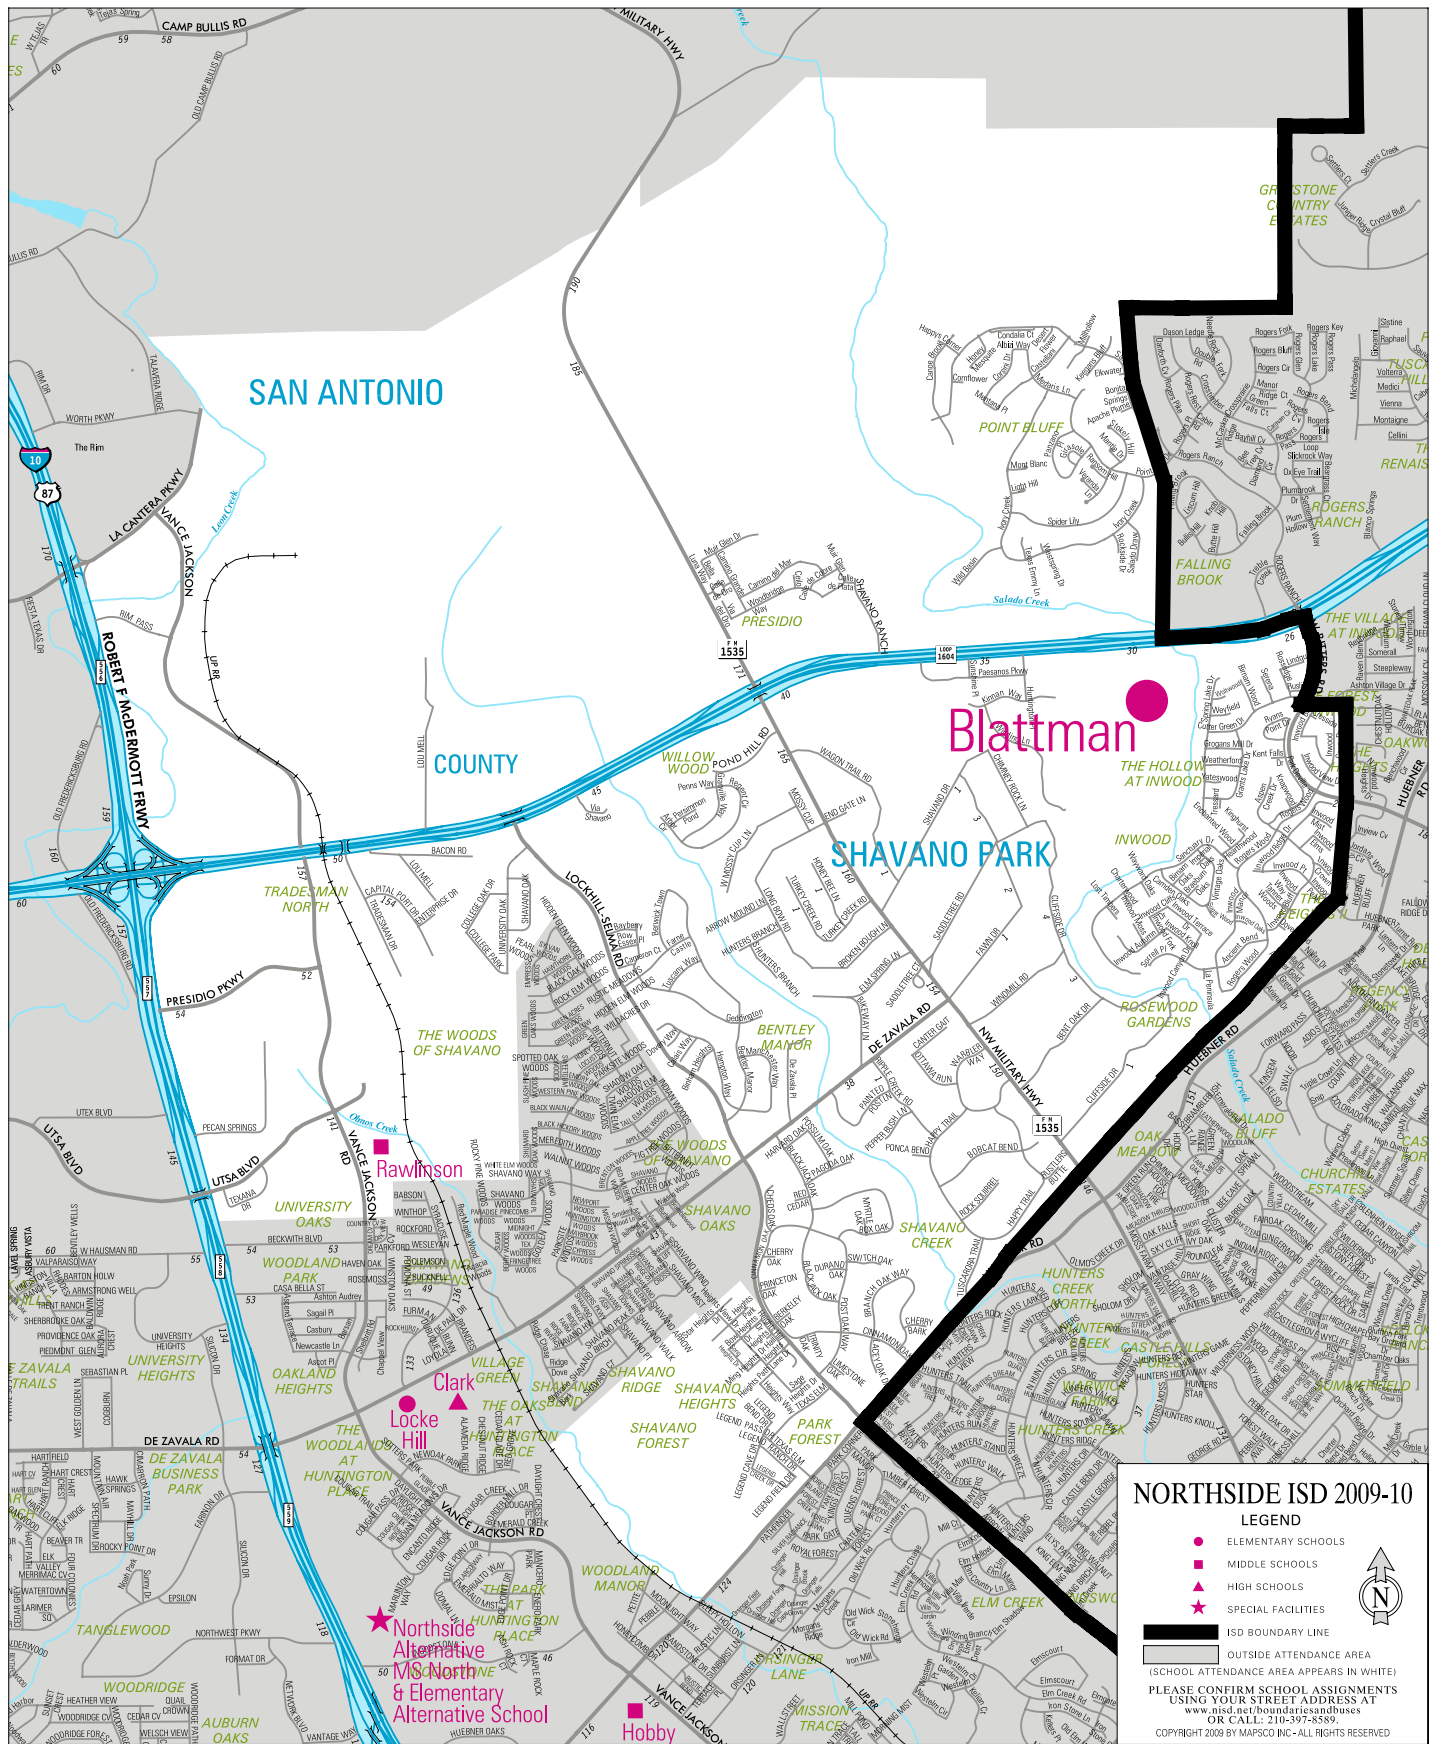

Blattman Elementary Attendance Area

NORTHSIDE ISD 2009-10

LEGEND

- ELEMENTARY SCHOOLS
- MIDDLE SCHOOLS
- ▲ HIGH SCHOOLS
- ★ SPECIAL FACILITIES
- ISD BOUNDARY LINE
- OUTSIDE ATTENDANCE AREA (SCHOOL ATTENDANCE AREA APPEARS IN WHITE)

PLEASE CONFIRM SCHOOL ASSIGNMENTS USING YOUR STREET ADDRESS AT www.nisd.net/boundariesandbuses OR CALL: 210-397-8589

COPYRIGHT 2009 BY MAPSCO INC.-ALL RIGHTS RESERVED