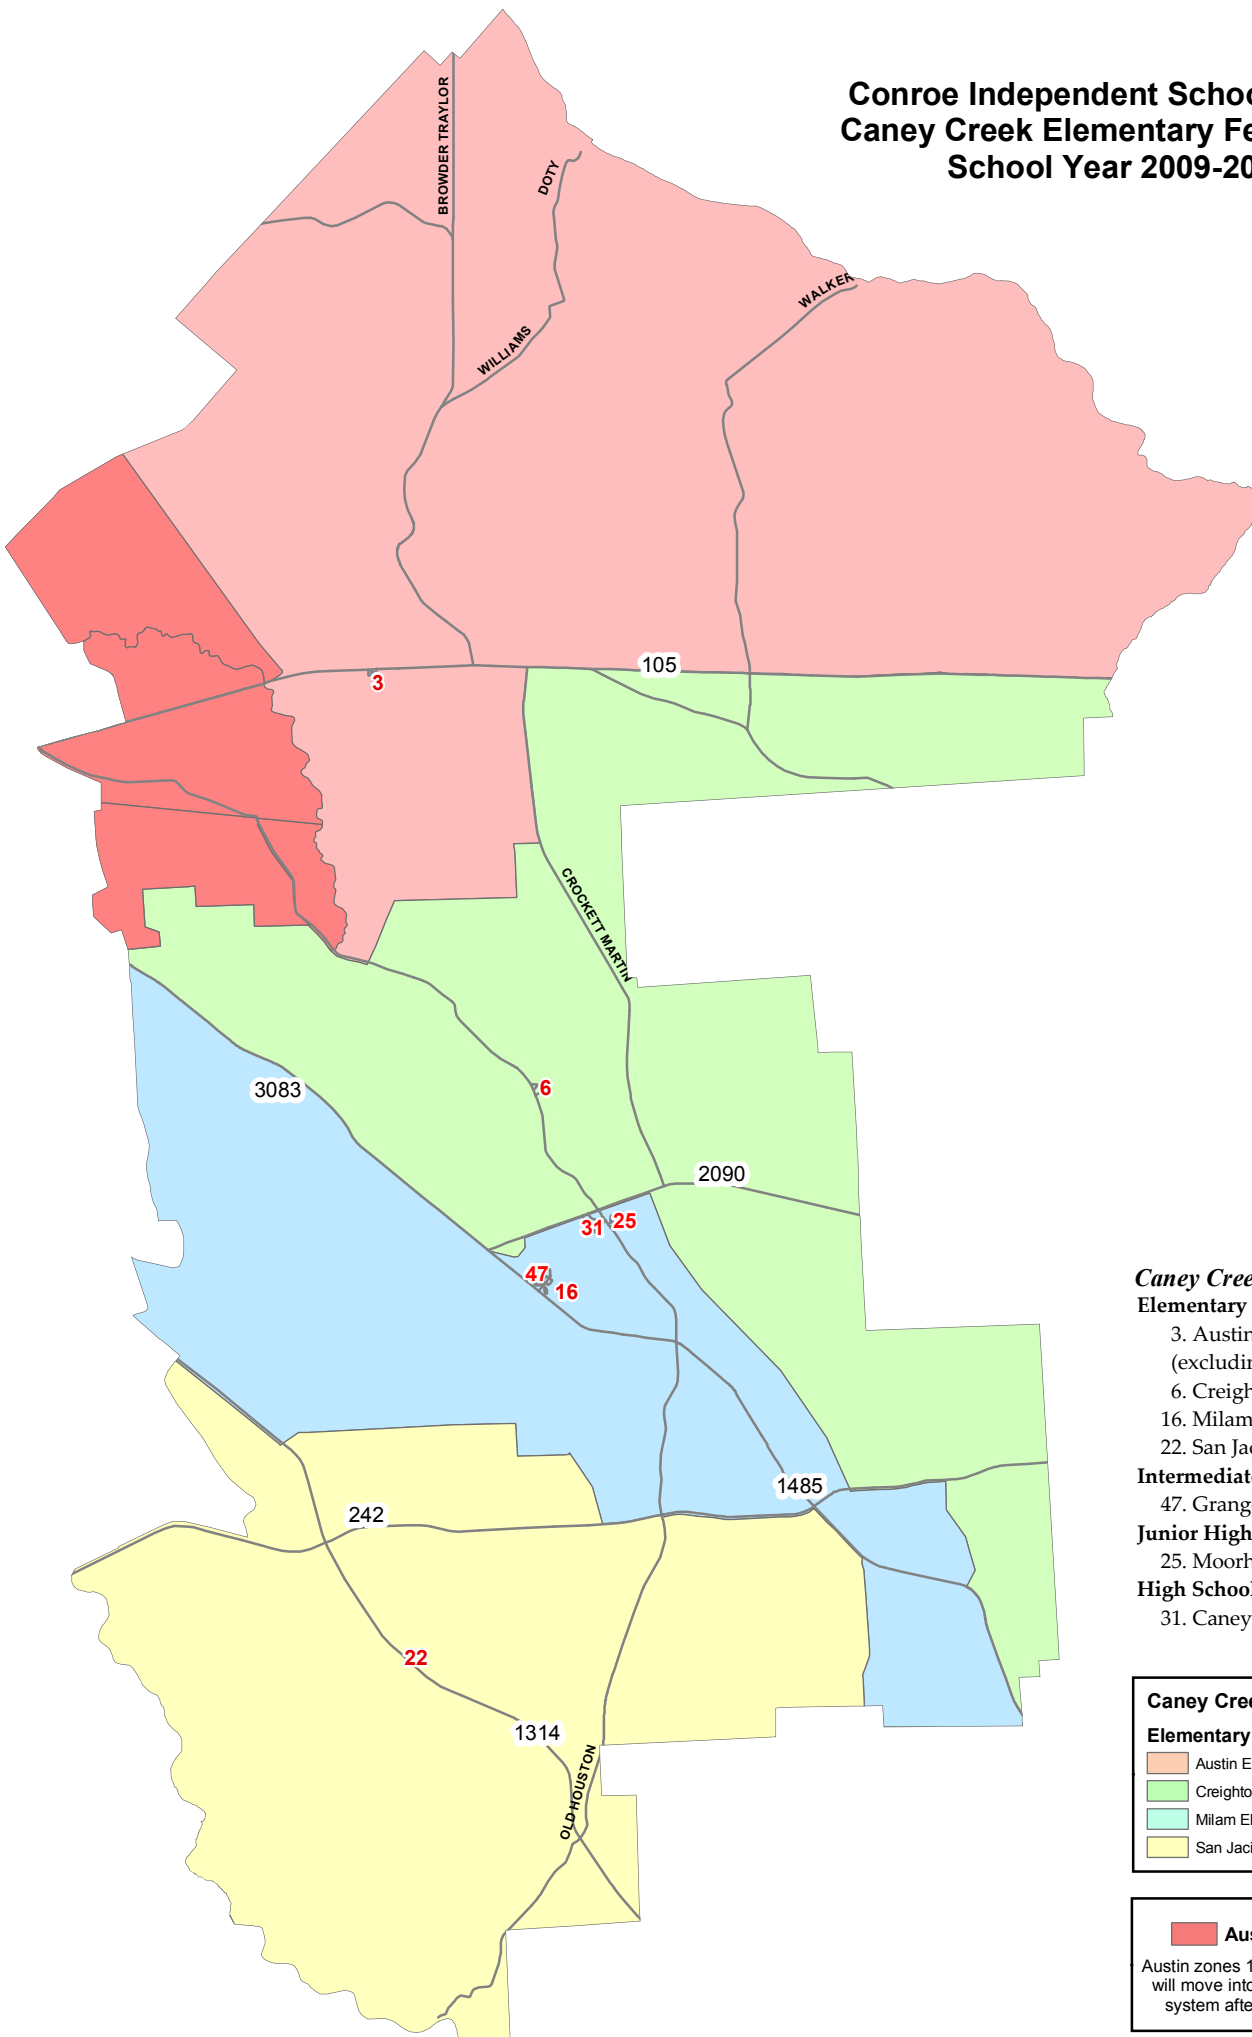

Conroe Independent School District Caney Creek Elementary Feeder Map School Year 2009-2010

Caney Creek Schools

Elementary

- 3. Austin
(excluding zones 18B, 19A, 25B, 26C)
- 6. Creighton
- 16. Milam
- 22. San Jacinto

Intermediate

- 47. Grangerland

Junior High

- 25. Moorhead

High School

- 31. Caney Creek

Caney Creek Zones

Elementary Schools

- Austin Elementary
- Creighton Elementary
- Milam Elementary
- San Jacinto Elementary

Austin Elementary

Austin zones 18B, 19A, 25B, and 26C will move into Conroe High Feeder system after elementary school.