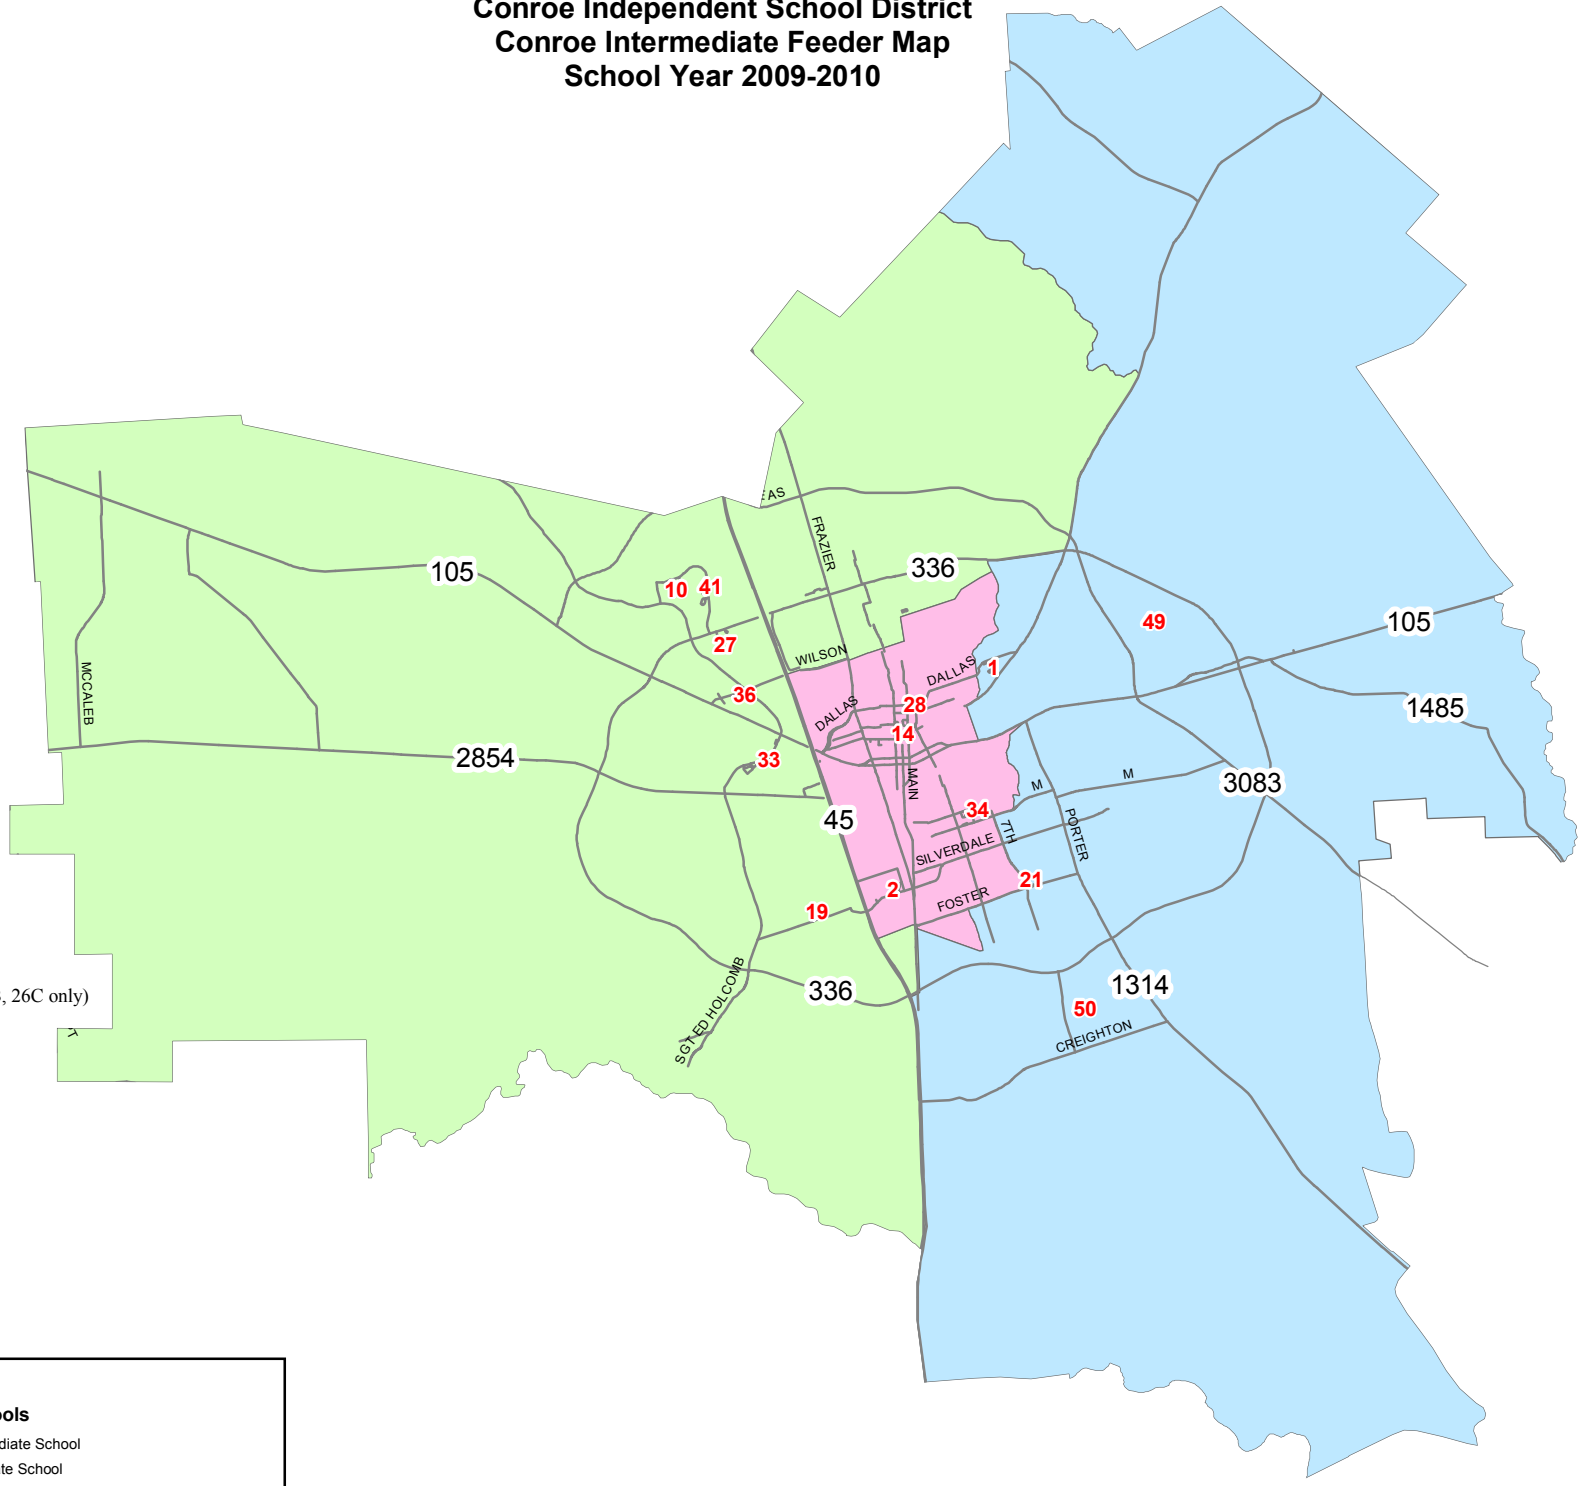

**Conroe Independent School District
Conroe Intermediate Feeder Map
School Year 2009-2010**

Conroe Schools

Elementary

- 1. Anderson
- 2. Armstrong
- 3. Austin
(zones 18B, 19A, 25B, 26C only)
- 10. Giesinger
- 14. Houston
- 27. Reaves
- 19. Rice
- 21. Runyan
- 50. Wilkinson

Intermediate

- 49. Bozman
- 41. Cryar
- 28. Travis

Junior High

- 33. Peet
- 34. Washington

High School

- 36. Conroe

Conroe Zones

Intermediate Schools

- Bozman Intermediate School
- Cryar Intermediate School
- Travis Intermediate School