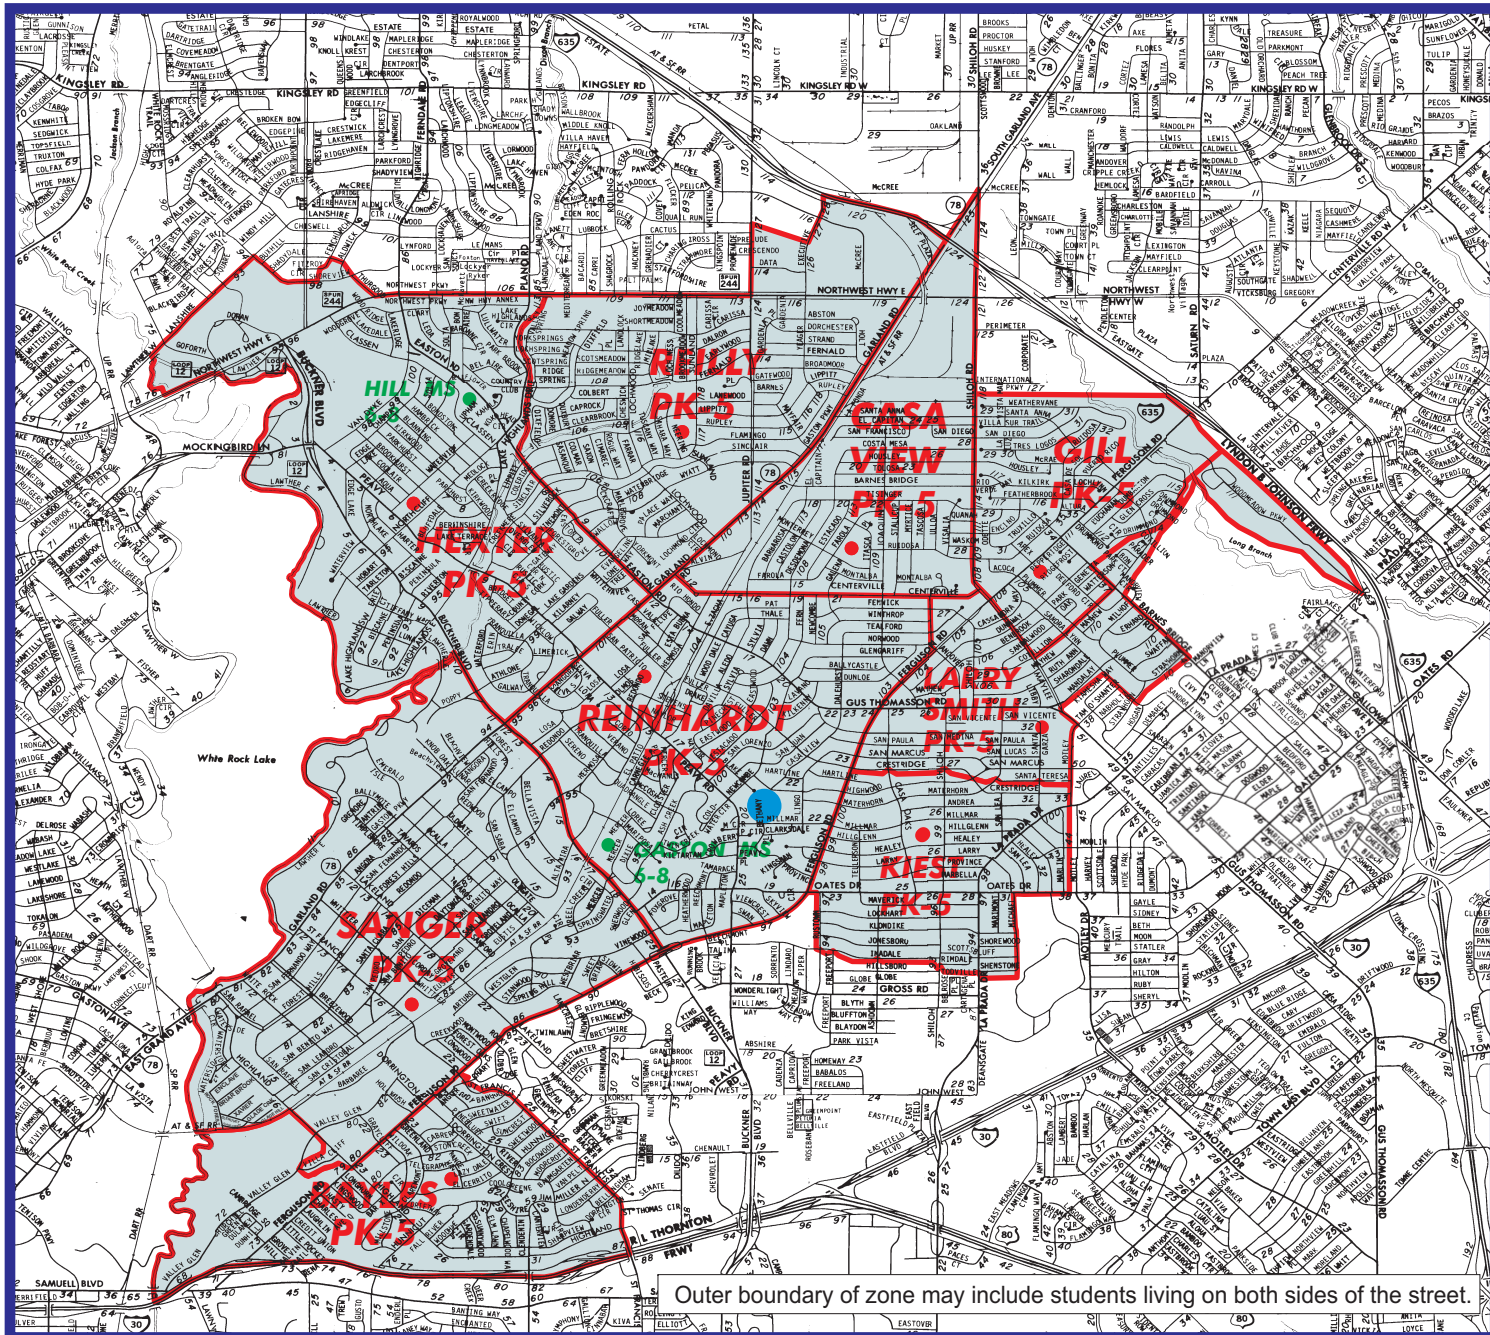

Fall 2009 Bryan Adams High School Attendance Zone Grades 9-12

Outer boundary of zone may include students living on both sides of the street.