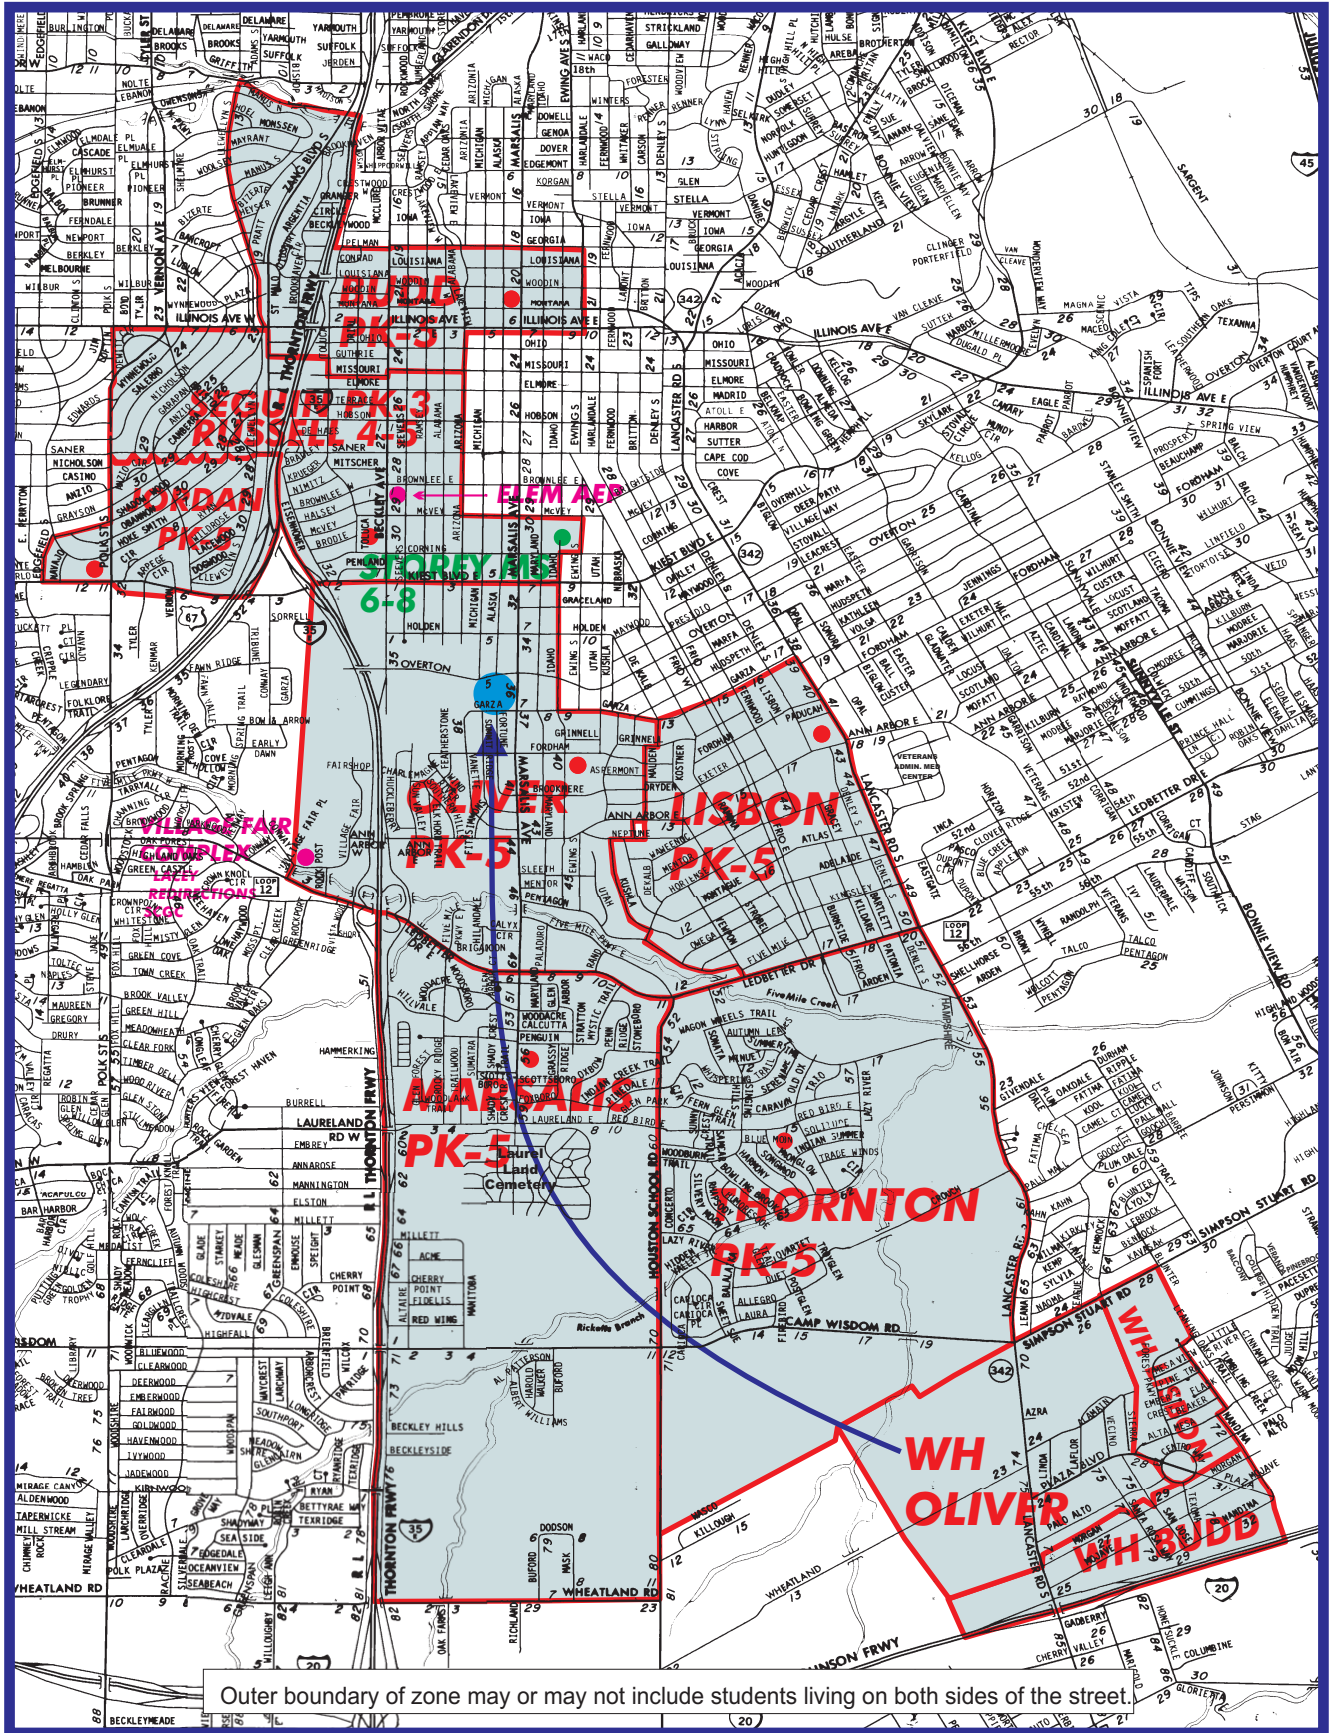

Fall 2009 South Oak Cliff High School Attendance Zone with Wilmer-Hutchins (Grades 9-12)

Outer boundary of zone may or may not include students living on both sides of the street.