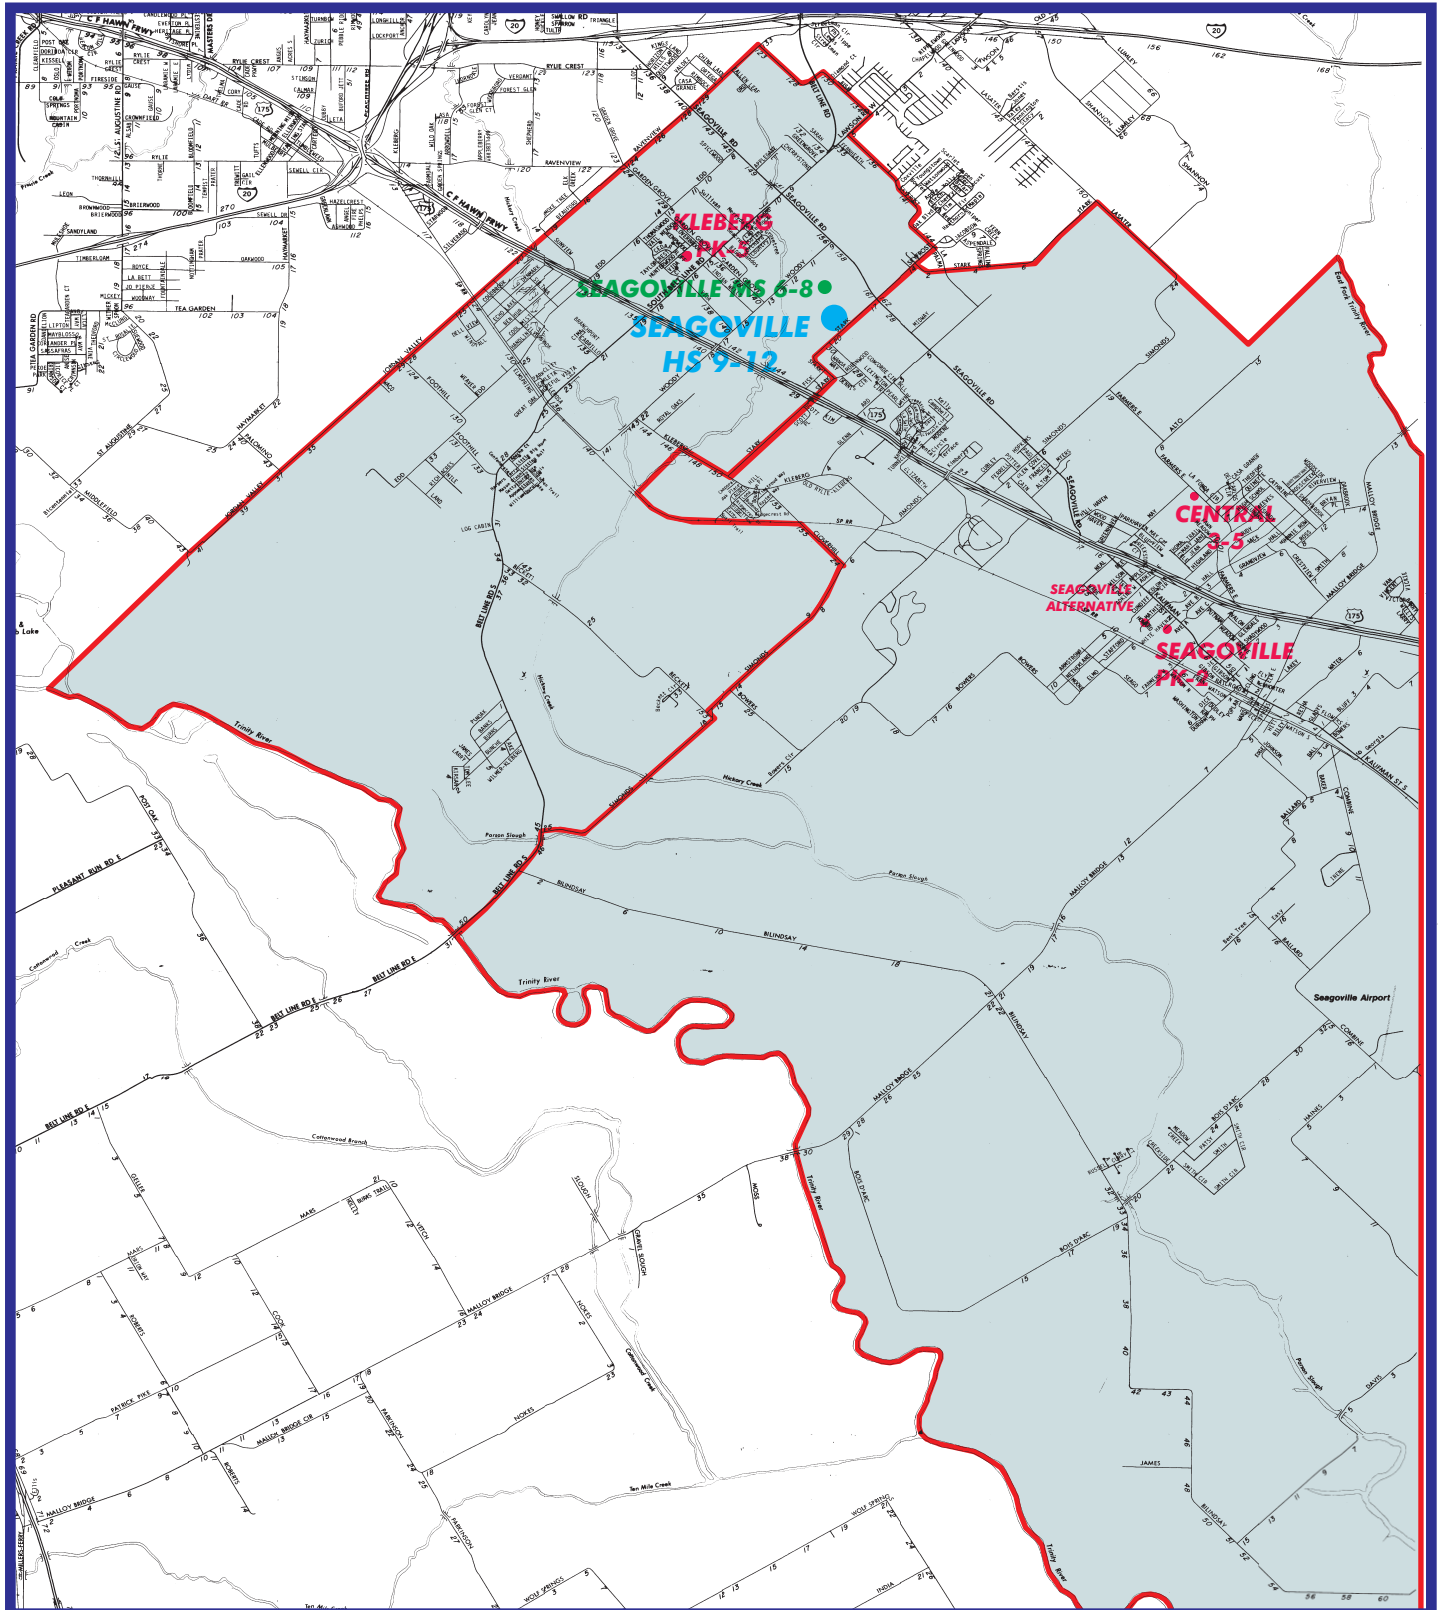

# Fall 2009 Seagoville High School Attendance Zone Grades 9-12

Outer boundary of zone may or may not include students living on both sides of the street.