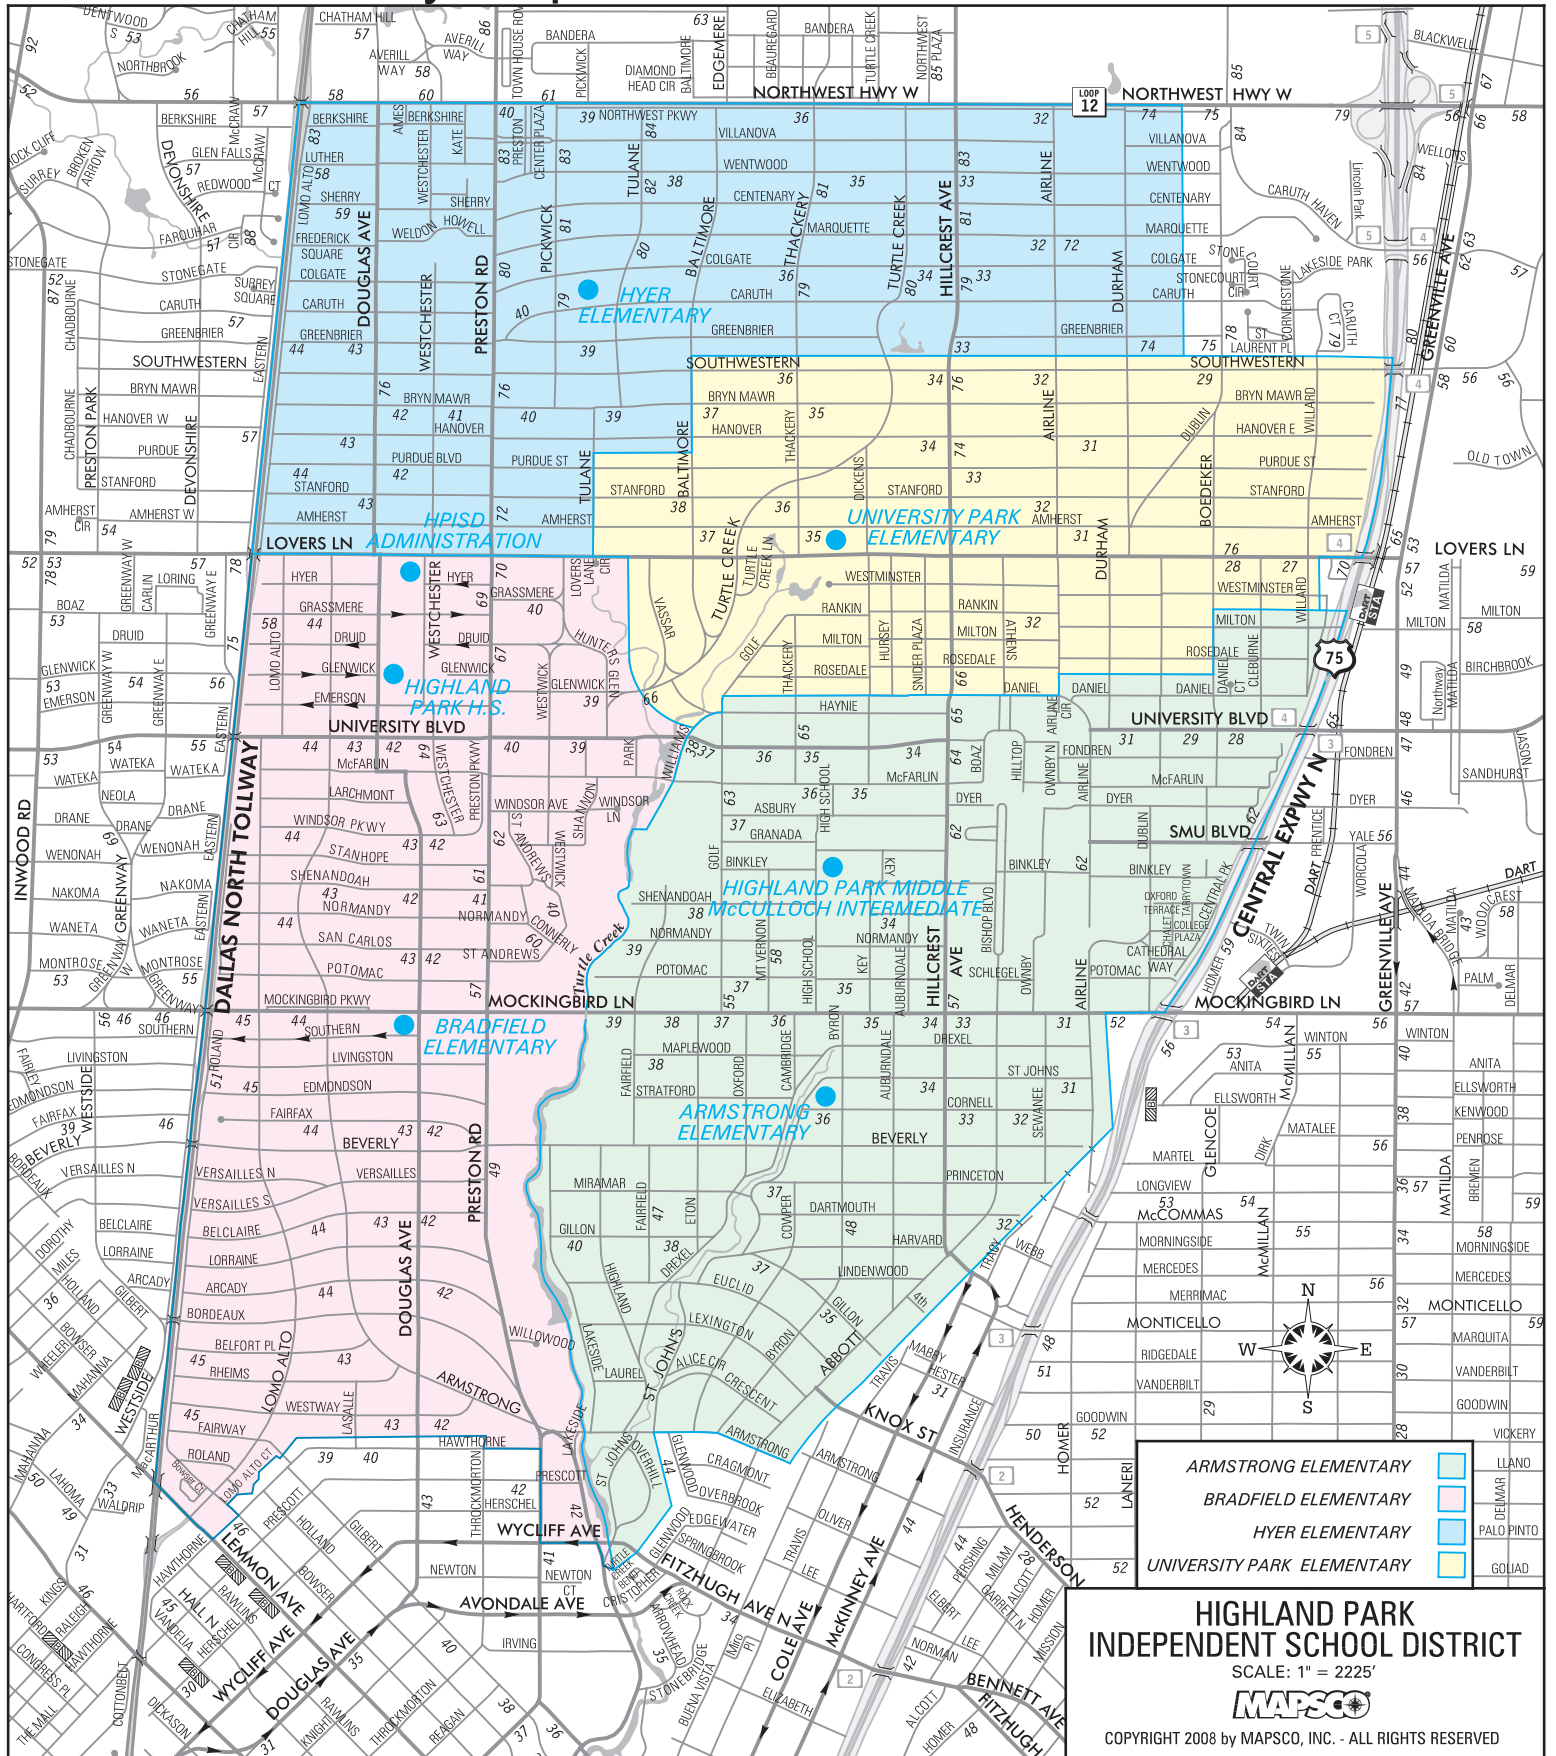

HPISD Boundary Map

Administration Building
7015 Westchester
Dallas, Texas 75205
(214) 780-3000

Highland Park Middle School
3555 Granada
Dallas, Texas 75205
(214) 780-3600

John S. Armstrong Elementary School
3600 Cornell
Dallas, Texas 75205
(214) 780-3100