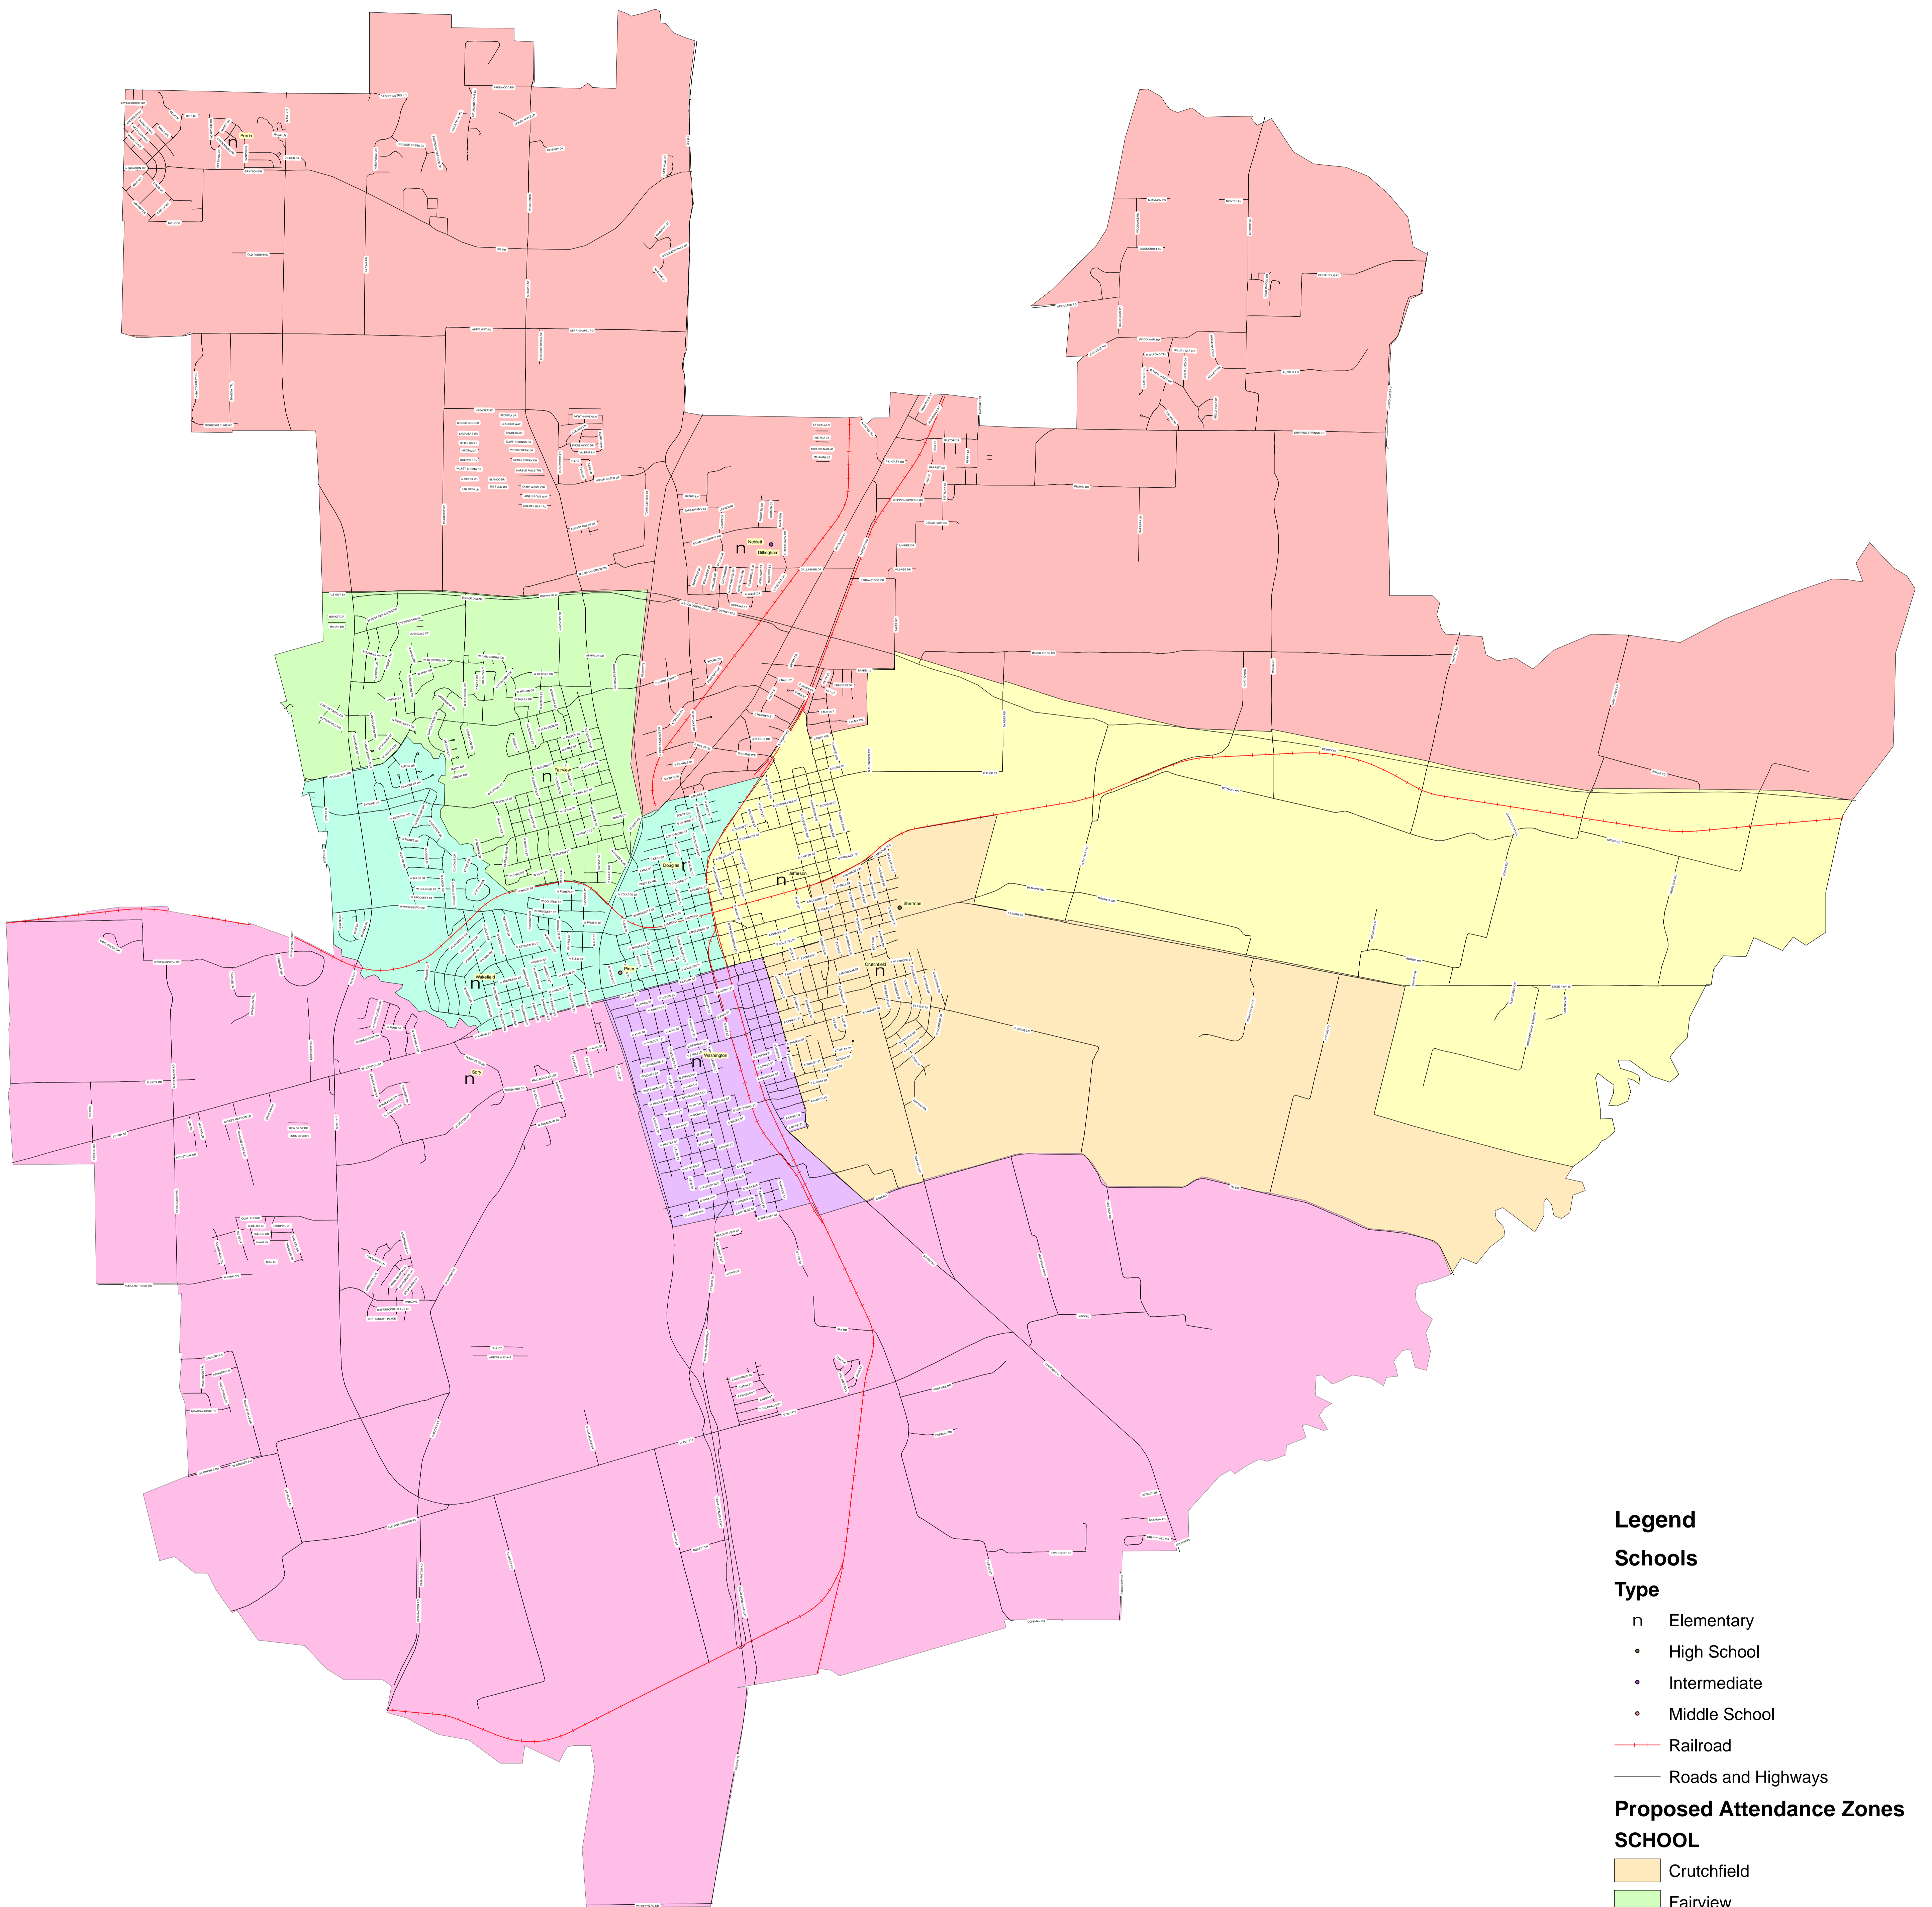

Sherman ISD Elementary Attendance Zones

Legend

Schools

Type

- Elementary
- High School
- ◊ Intermediate
- △ Middle School

— Railroad

— Roads and Highways

Proposed Attendance Zones

SCHOOL

- Crutchfield
- Fairview
- Jefferson
- Neblett
- Sory
- Wakefield
- Washington