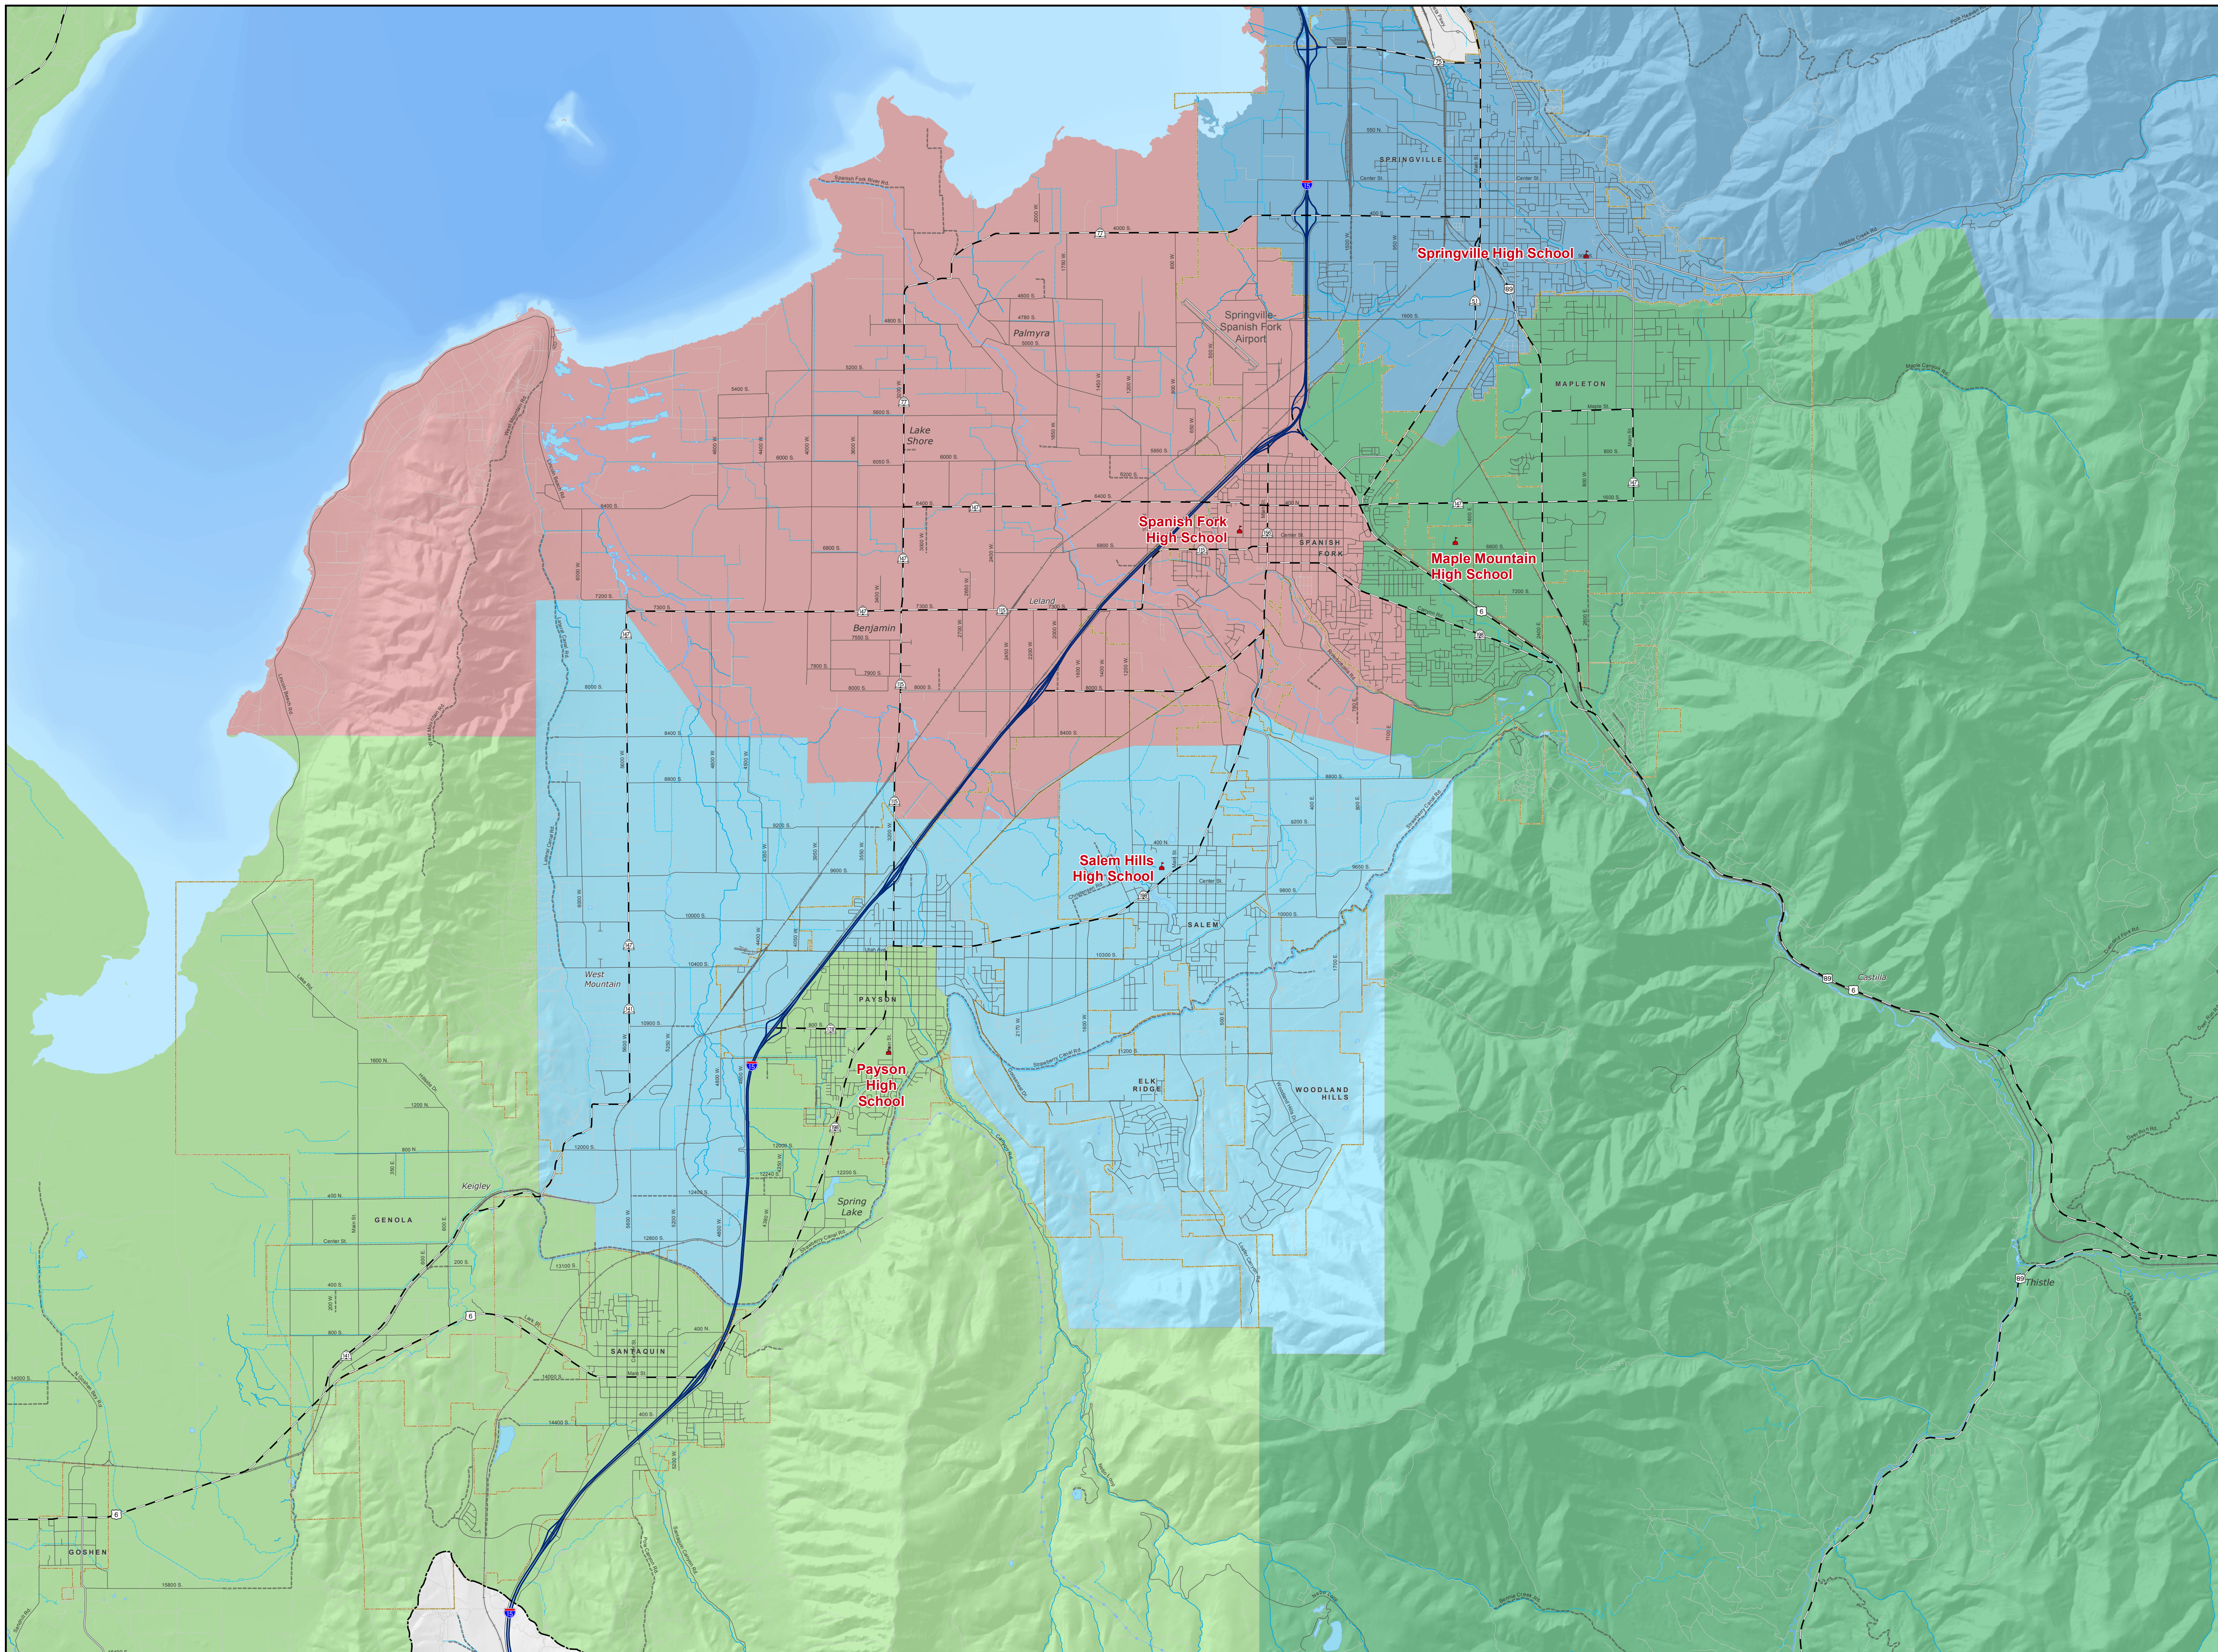

Nebo High School Boundaries

Legend

- **State Roads**
  - I-15
  - US HWY/State Route
  - Other FAE Route
- **Local Roads**
  - Paved
  - Gravel Roads
  - Dirt Roads
  - Other Roads
  - Railroads
- City Boundaries
- High School

Utah County Public Works
Mapping Division
2855 South State Street
Provo, UT 84606
(801) 851-8626