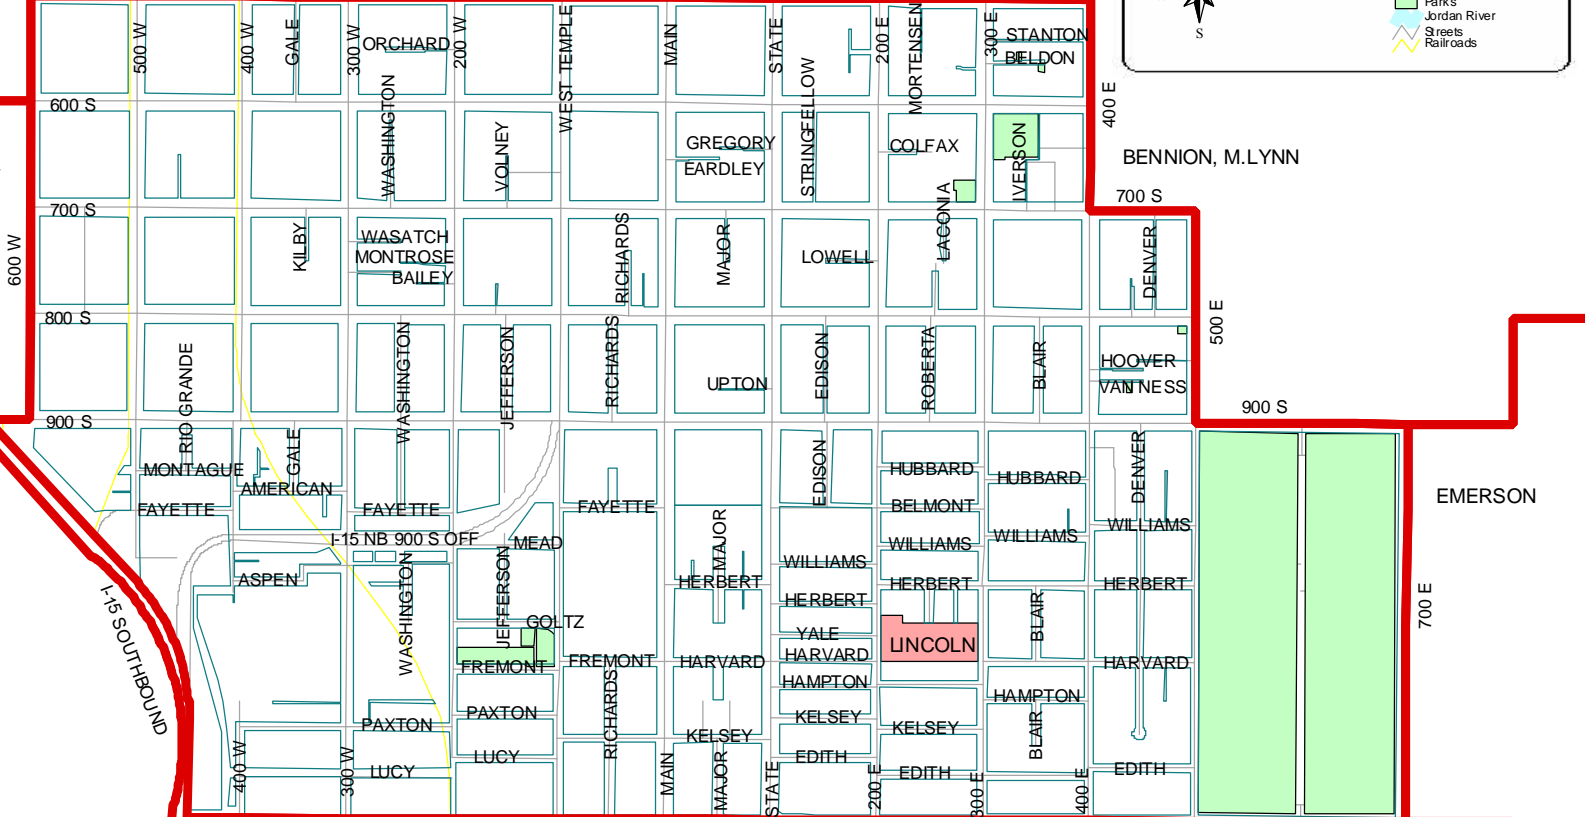

Lincoln Elementary
1090 S. Roberta St.

- Elementary Boundary
- Lincoln.shp
- Block Grid
- Elementary Schools
- Parks
- Jordan River
- Streets
- Railroads

FRANKLIN

WASHINGTON
500 S

LOWELL

RILEY

BENNION, M.LYNN