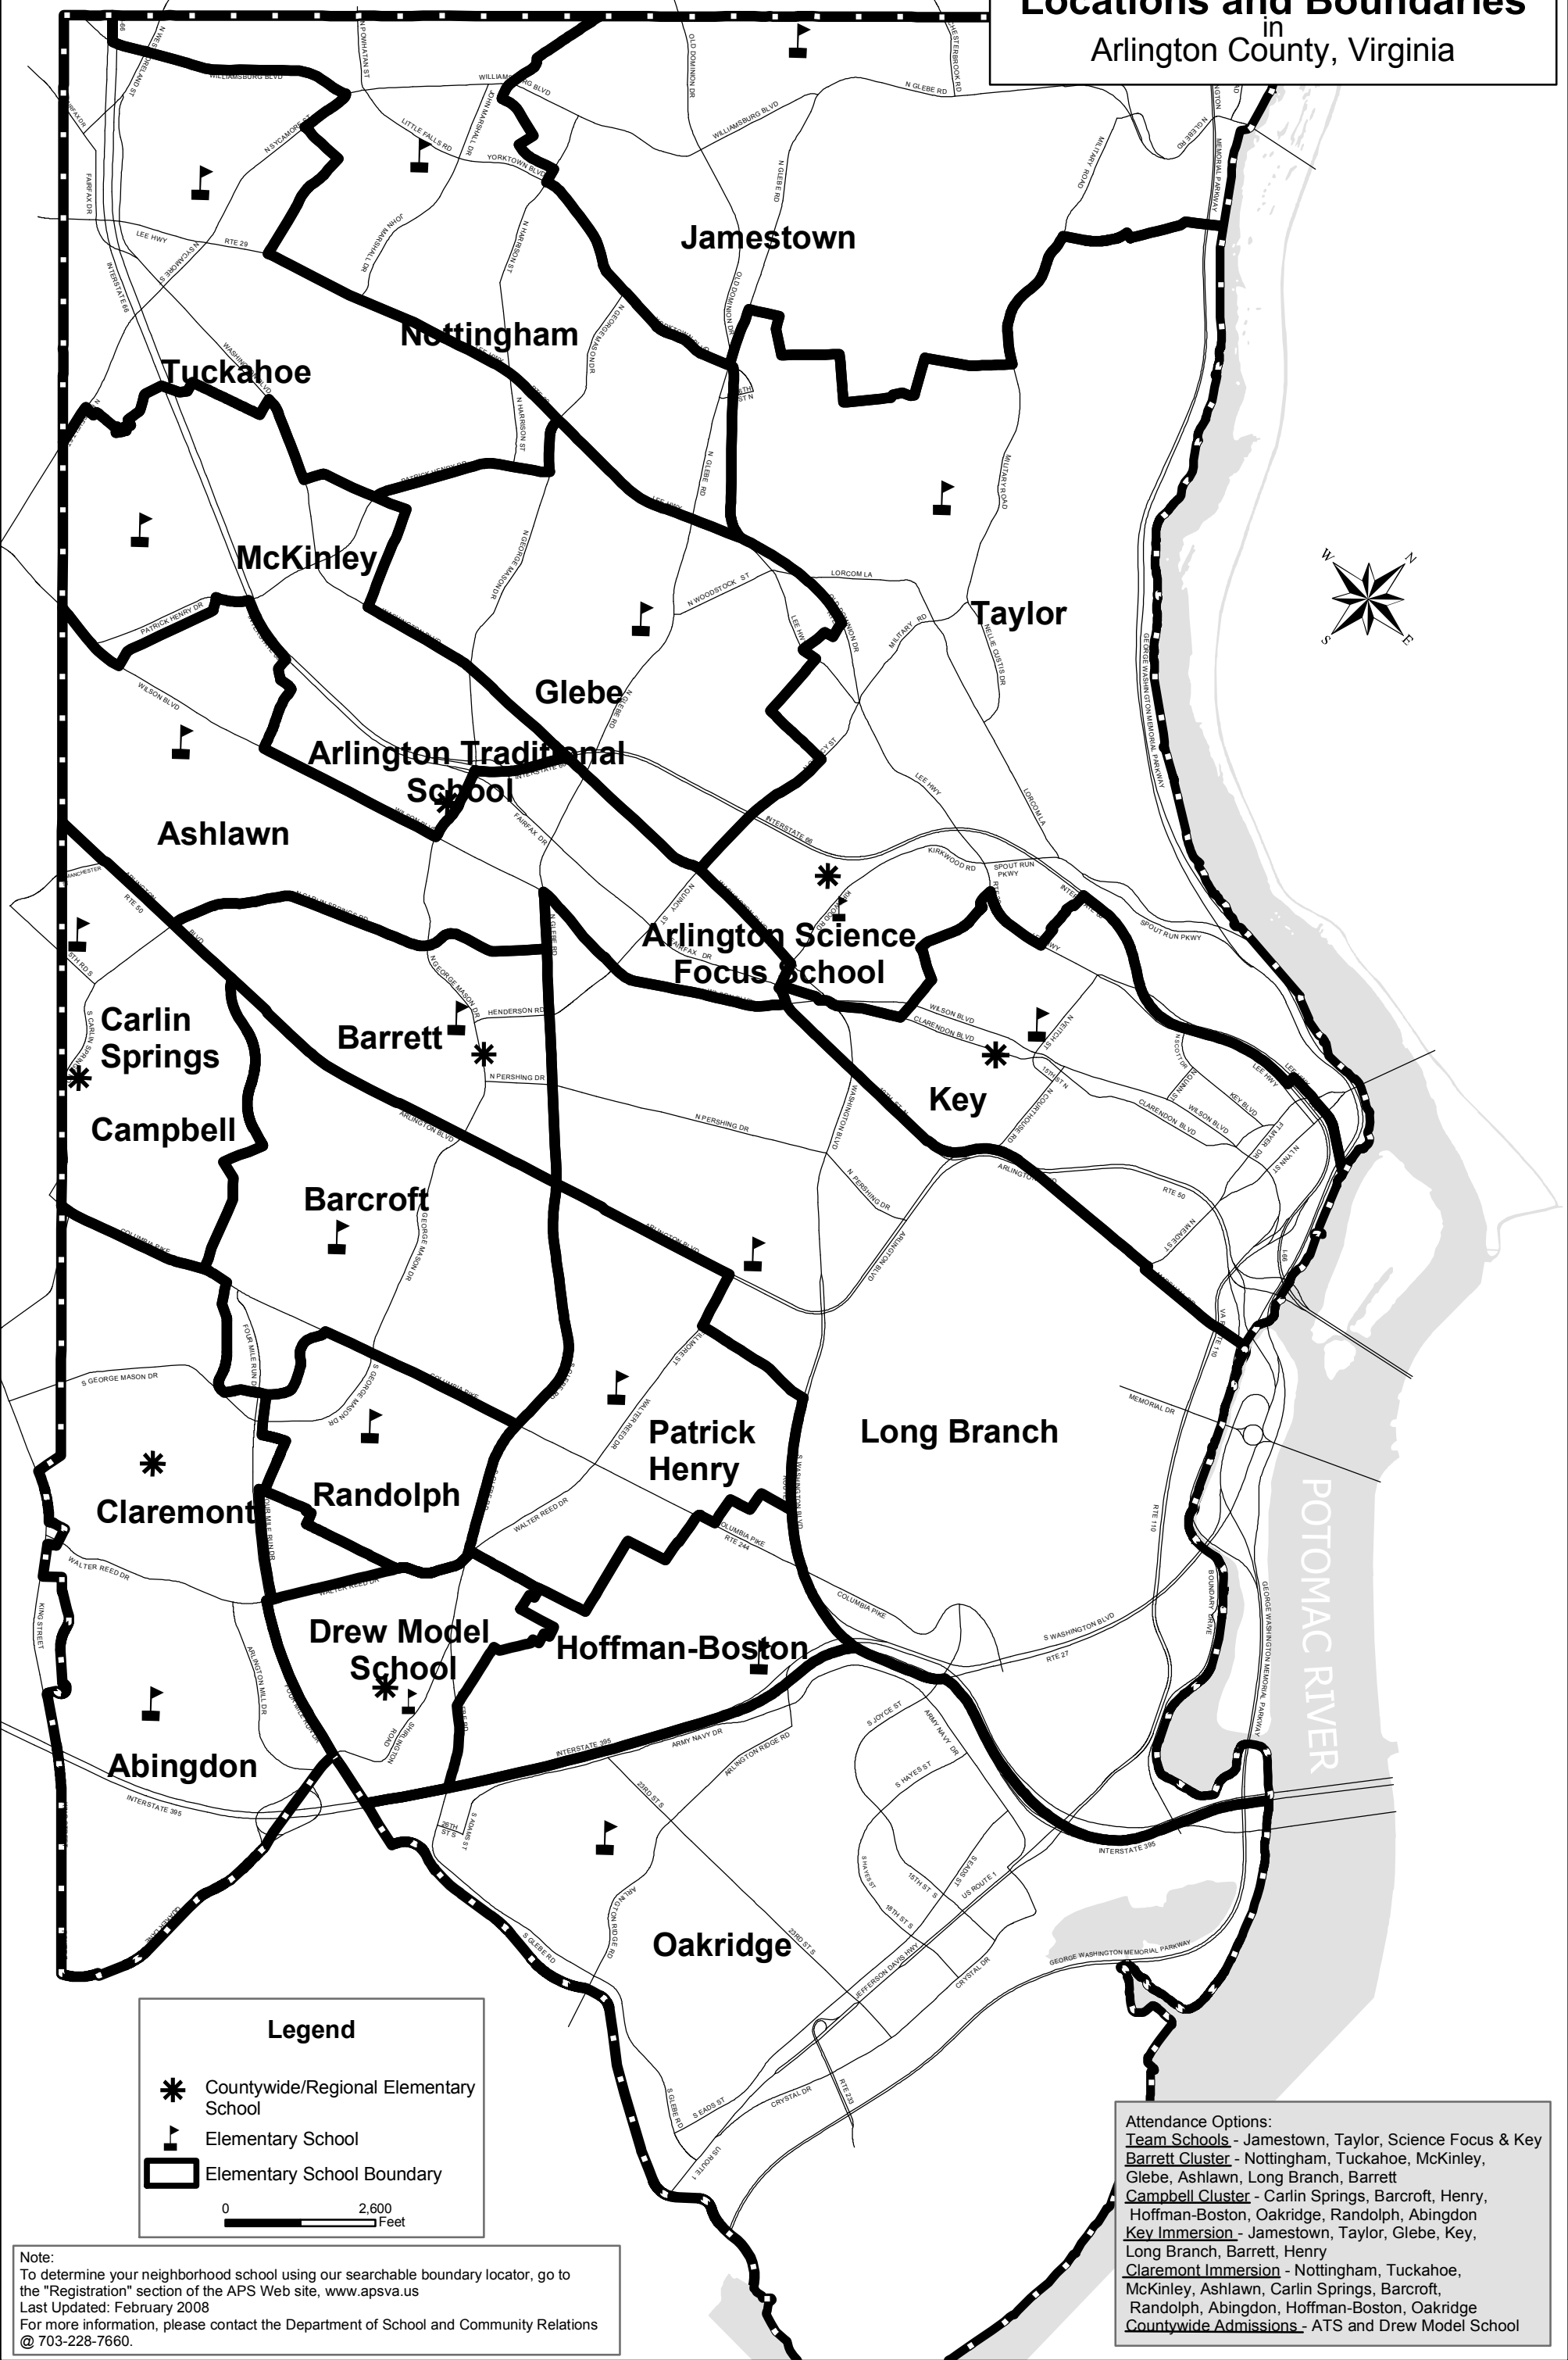

# Elementary School Locations and Boundaries in Arlington County, Virginia

**Legend**

- \* Countywide/Regional Elementary School
- ▣ Elementary School
- Elementary School Boundary

0 2,600  
Feet

**Note:**  
 To determine your neighborhood school using our searchable boundary locator, go to the "Registration" section of the APS Web site, [www.apsva.us](http://www.apsva.us)  
 Last Updated: February 2008  
 For more information, please contact the Department of School and Community Relations @ 703-228-7660.

**Attendance Options:**  
**Team Schools** - Jamestown, Taylor, Science Focus & Key  
**Barrett Cluster** - Nottingham, Tuckahoe, McKinley, Glebe, Ashlawn, Long Branch, Barrett  
**Campbell Cluster** - Carlin Springs, Barcroft, Henry, Hoffman-Boston, Oakridge, Randolph, Abingdon  
**Key Immersion** - Jamestown, Taylor, Glebe, Key, Long Branch, Barrett, Henry  
**Claremont Immersion** - Nottingham, Tuckahoe, McKinley, Ashlawn, Carlin Springs, Barcroft, Randolph, Abingdon, Hoffman-Boston, Oakridge  
**Countywide Admissions** - ATS and Drew Model School