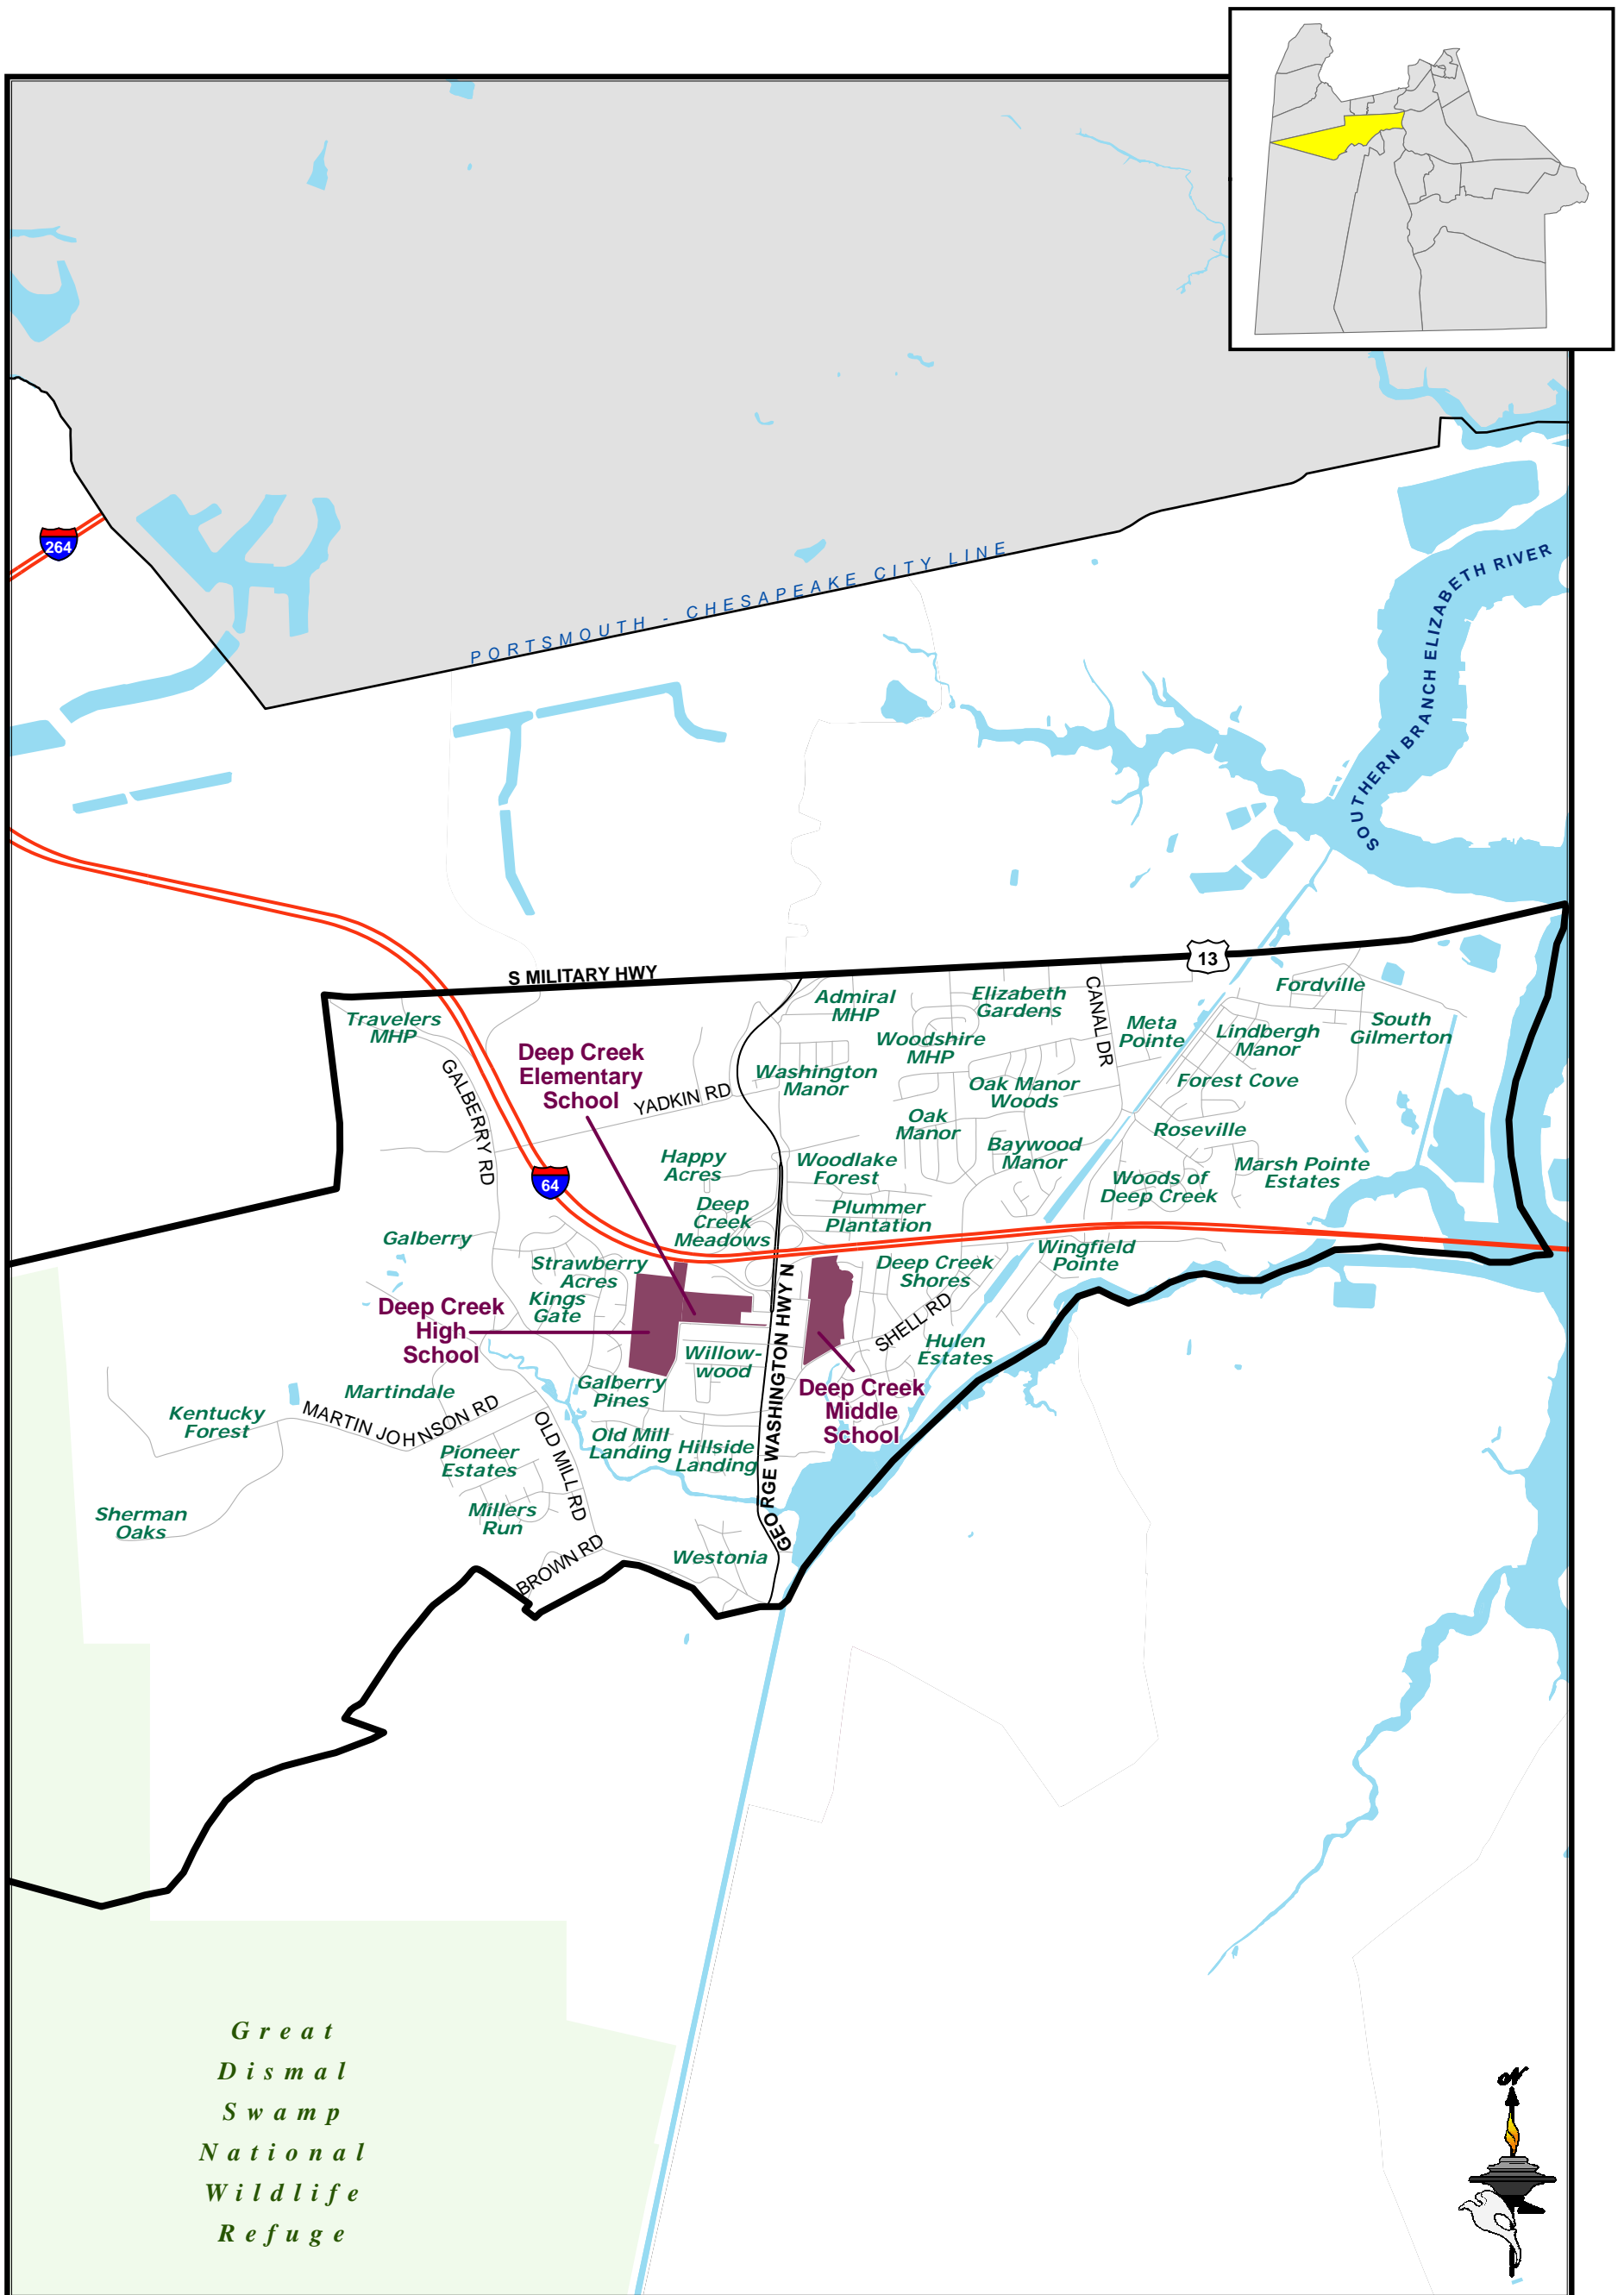

# Deep Creek Elementary School Attendance Zone

Effective for the 2008-2009 School Year