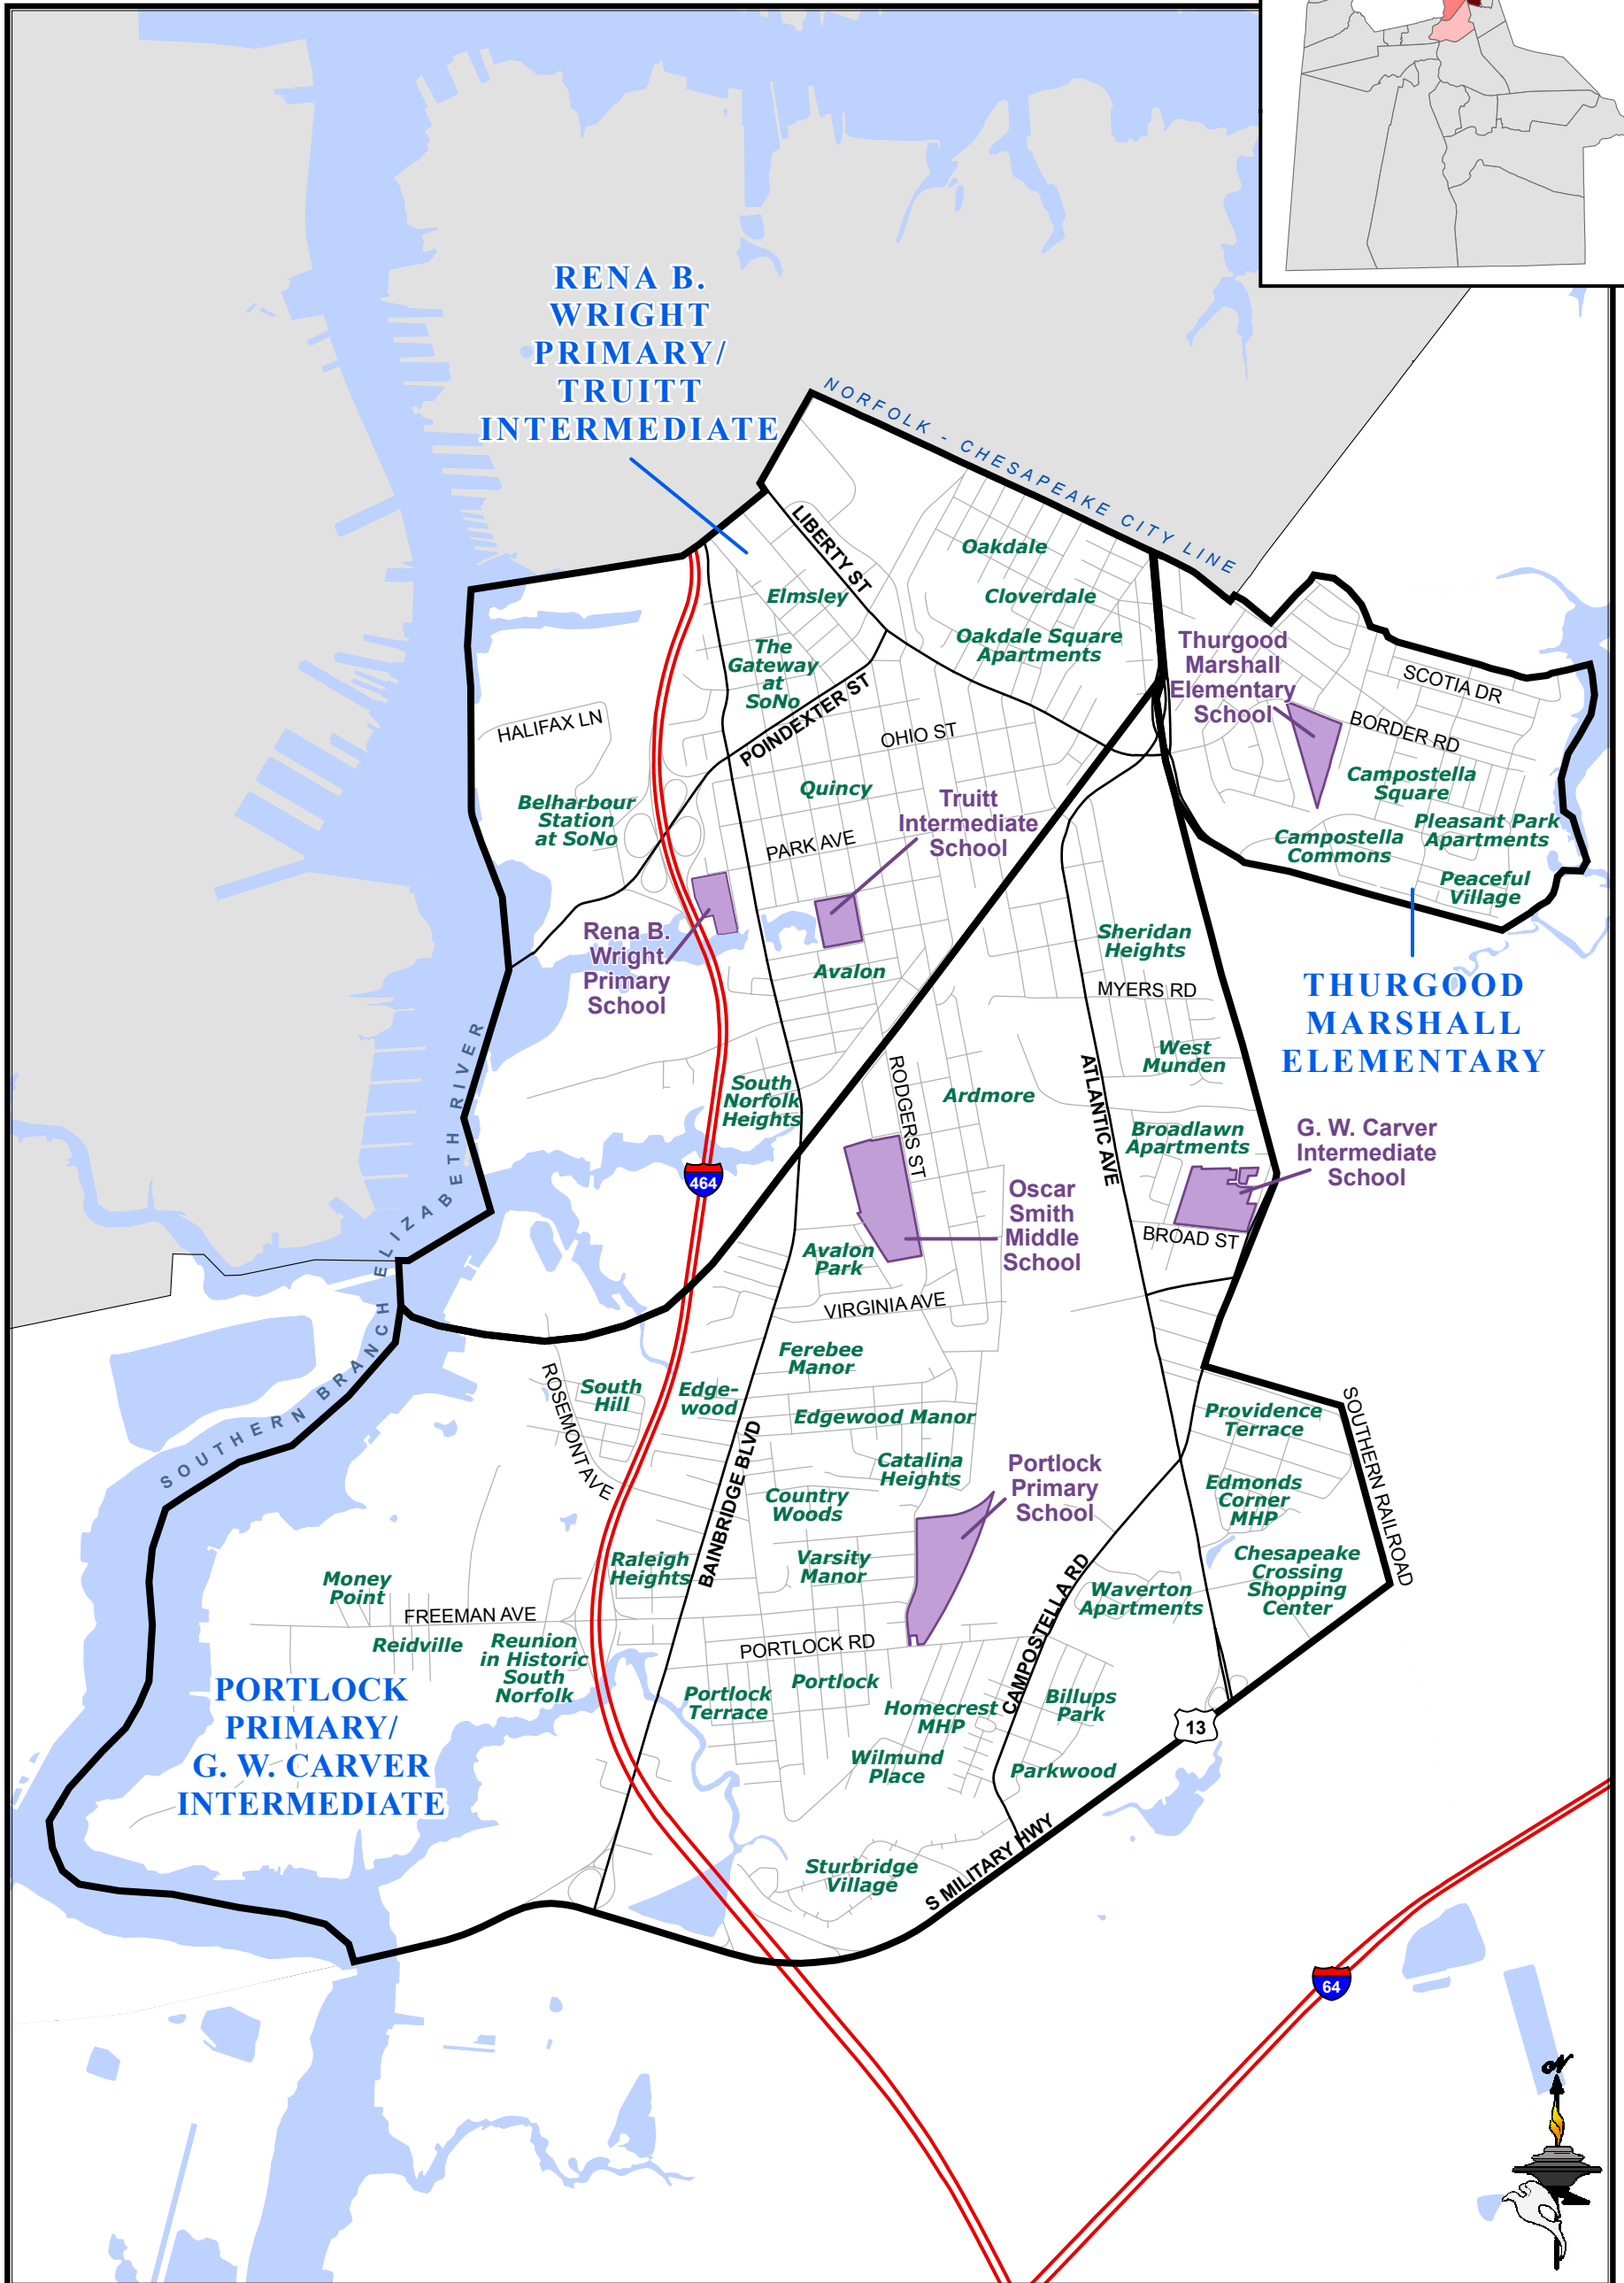

Rena B. Wright Primary School/ Truitt Intermediate School, Portlock Primary School/ G. W. Carver Intermediate School & Thurgood Marshall Elementary School Attendance Zones

Effective for the 2007-2008 School Year