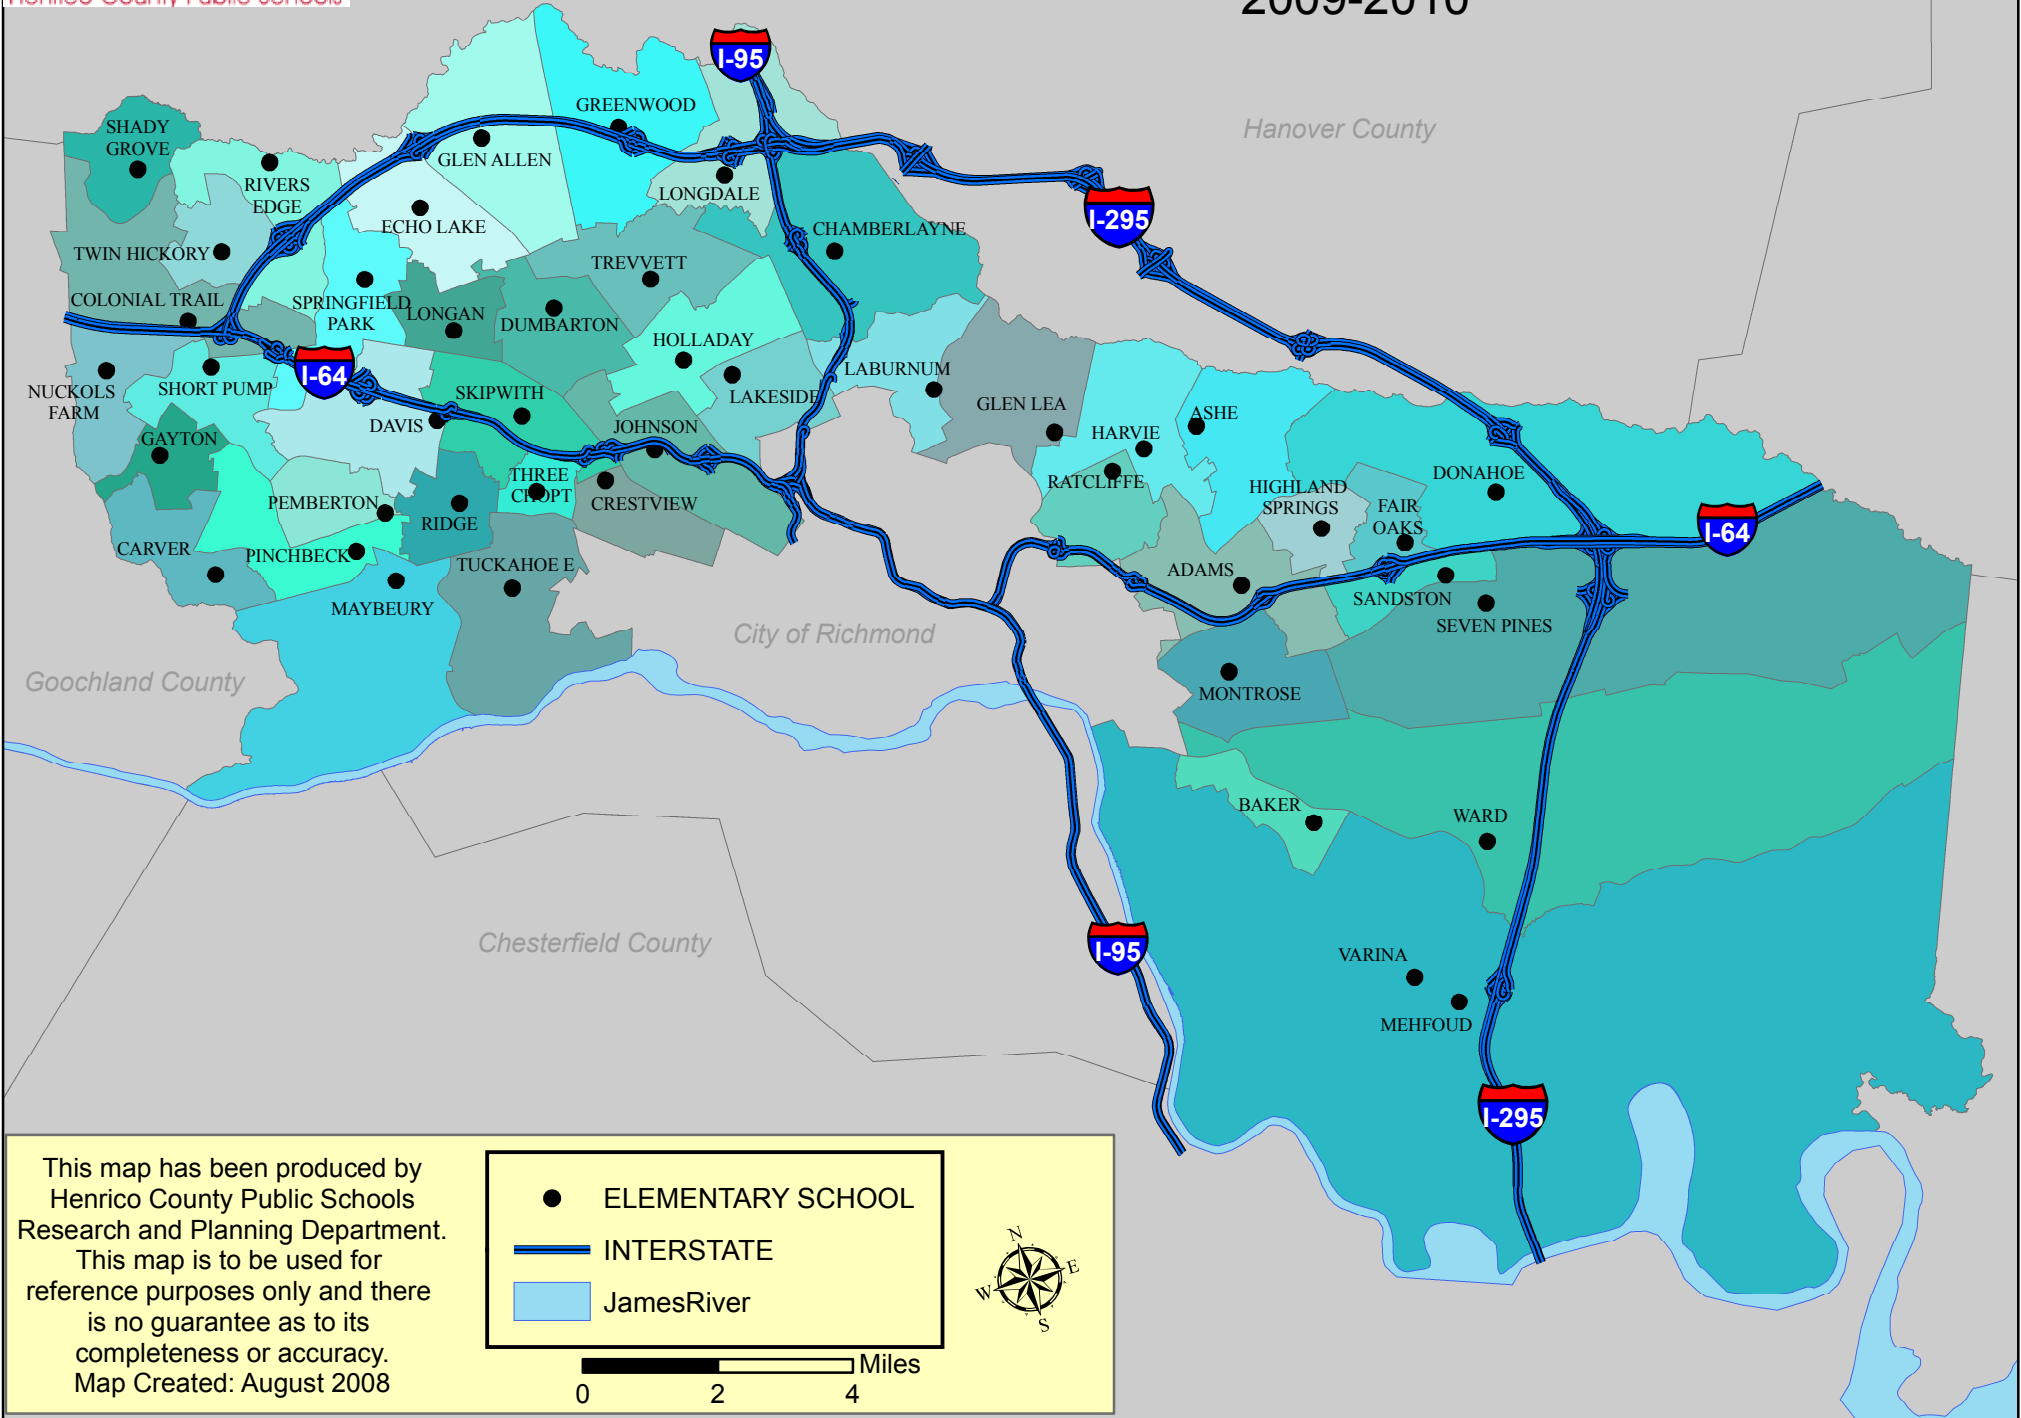

Elementary School Zones 2009-2010

This map has been produced by Henrico County Public Schools Research and Planning Department. This map is to be used for reference purposes only and there is no guarantee as to its completeness or accuracy. Map Created: August 2008