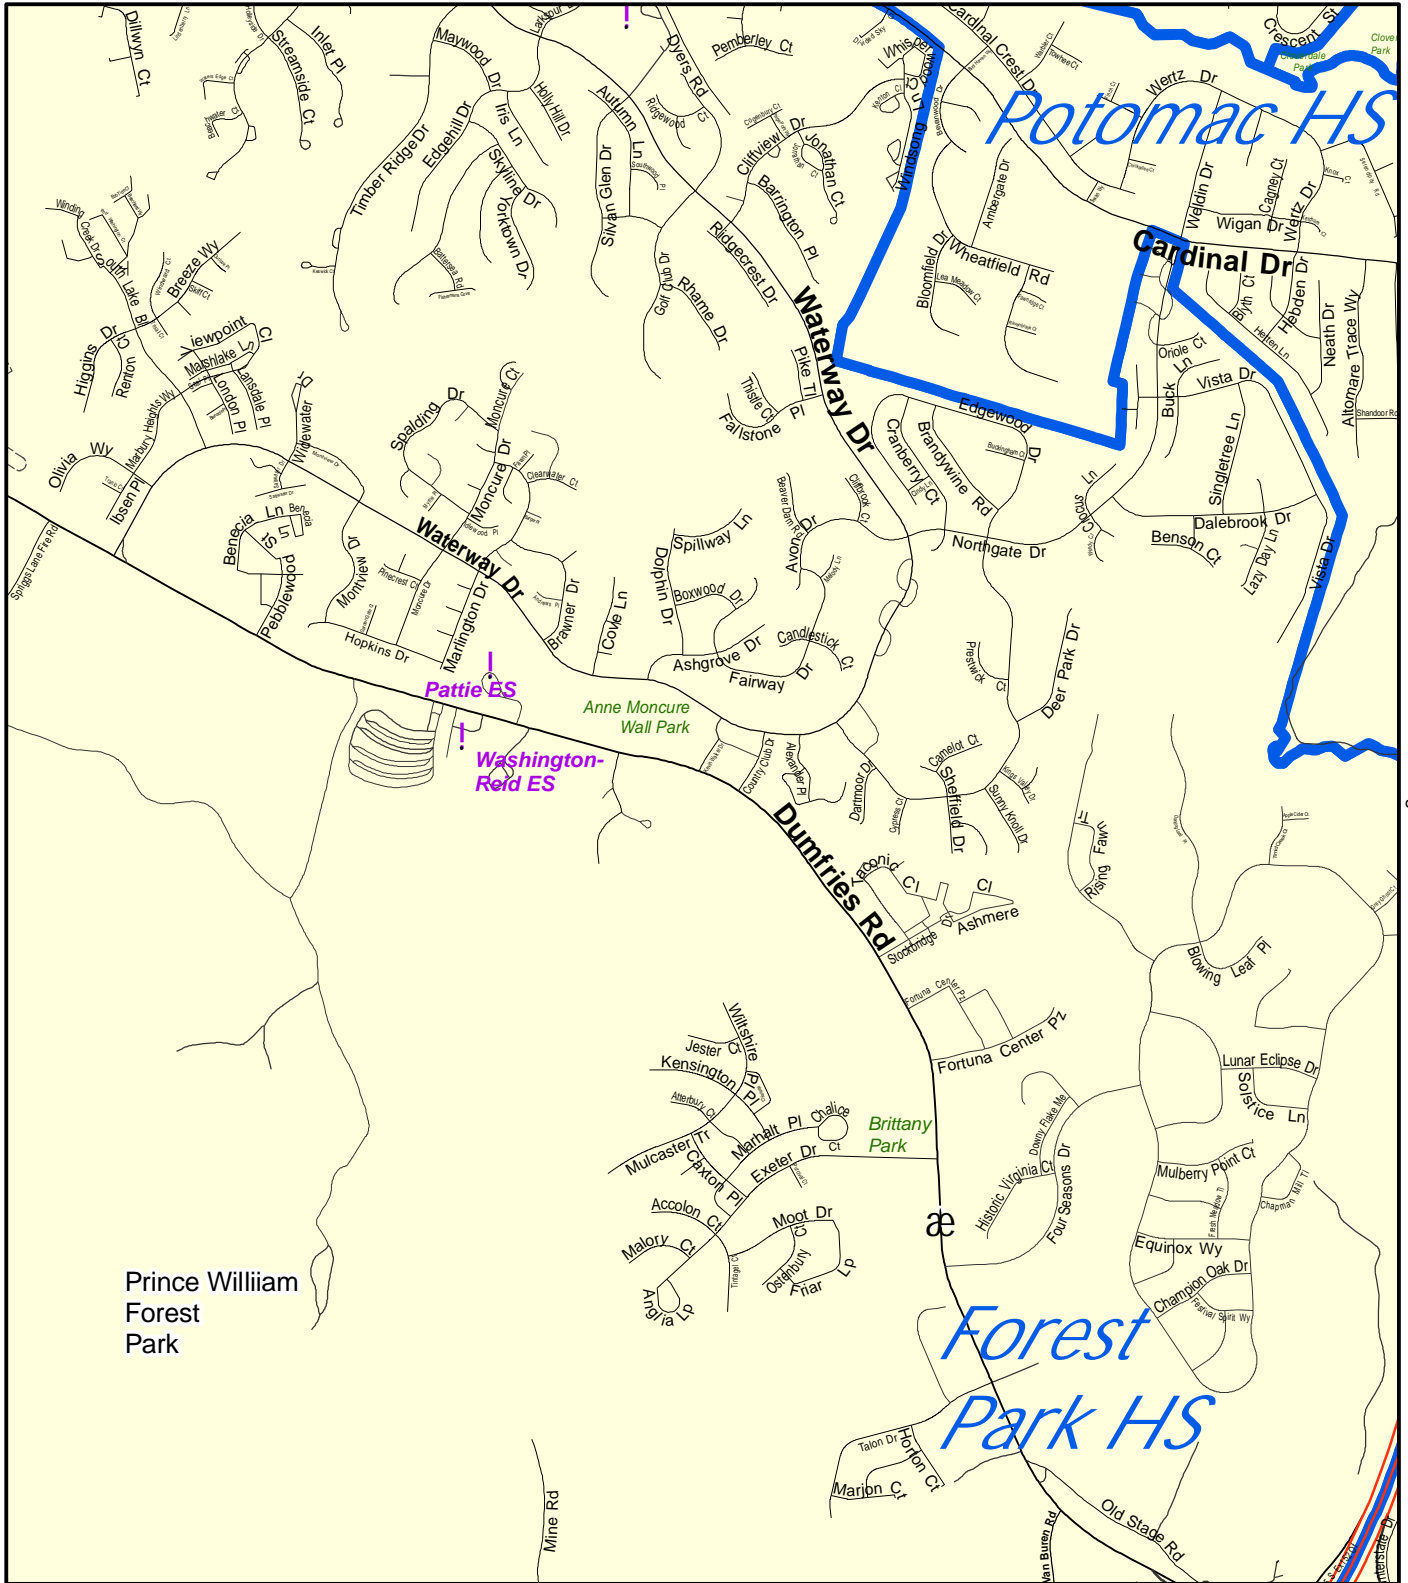

High School Boundaries: 2007-08

See Page H9

See Page J9

0.25 0.125 0 0.25 Miles

Prince William County
PUBLIC SCHOOLS
Providing A World-Class Education

Construction and Planning Services
www.pwcs.edu/planning
703-791-7312

Page I9

Locator Map