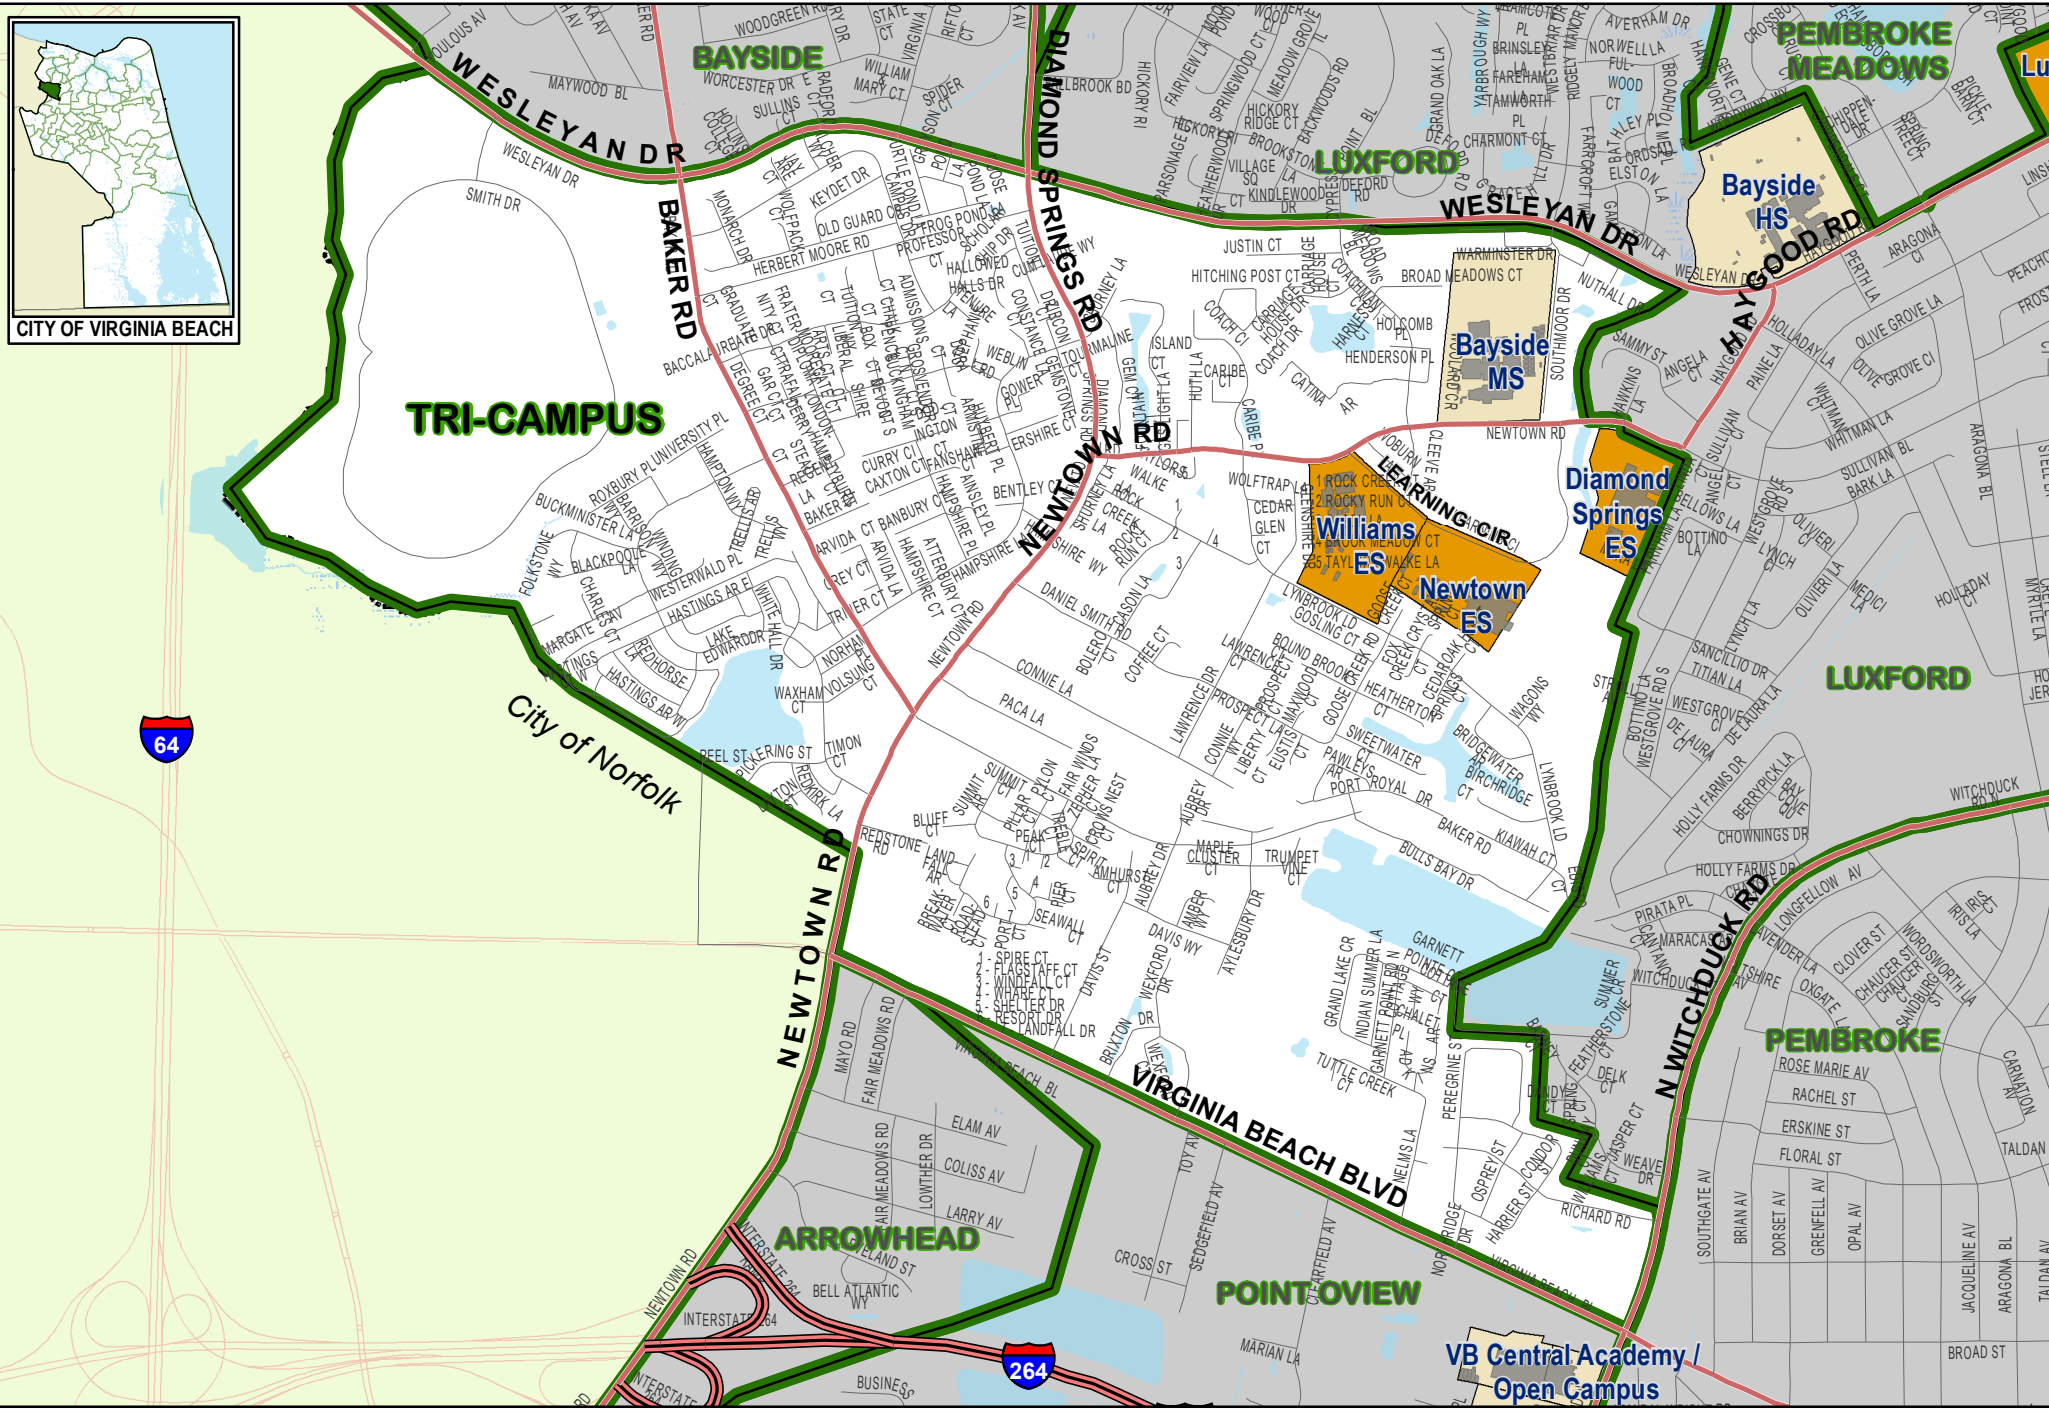

Prepared by the Department of Administrative Support Services, Facilities Planning and Construction, Office of Demographics and Planning, July 2009

CITY OF VIRGINIA BEACH

TRI-CAMPUS

Bayside HS

Bayside MS

Williams ES

Newtown ES

Diamond Springs ES

ARROWHEAD

POINT OVERLOOK

PEMBROKE

LUXFORD

PEMBROKE MEADOWS

VB Central Academy / Open Campus