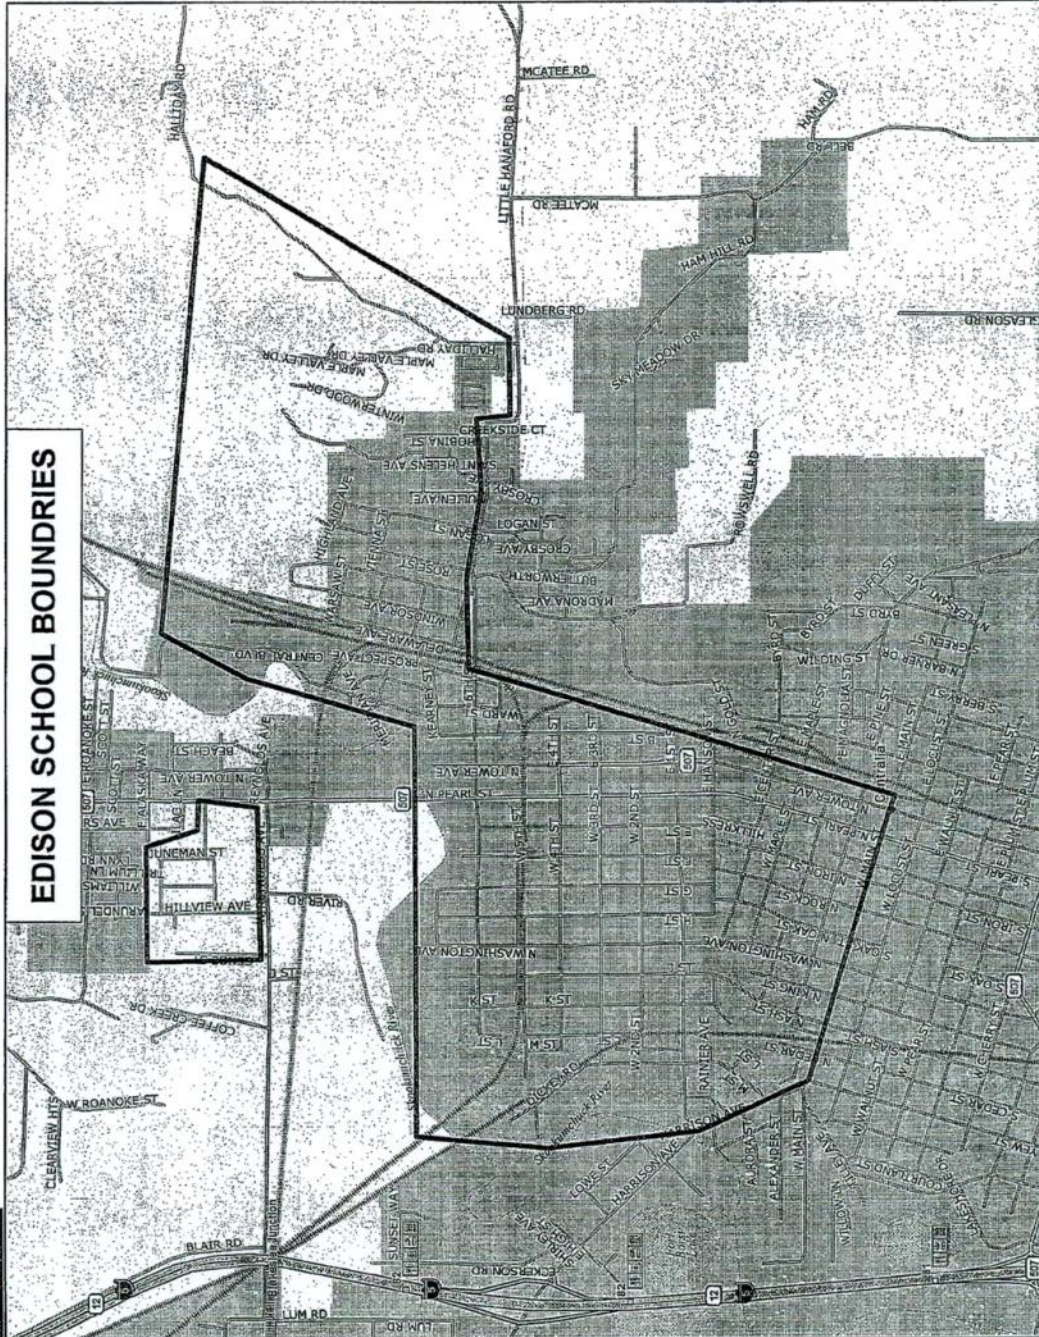

Projection: Lambert Conformal Conic
Datum: 1983 North American Datum
U.S.G.S. State Plane Zone 5626

Sep 19, 2005

O:\maps\mishelle\webmaps\sch_dist.mxd

EDISON SCHOOL BOUNDARIES

Fords Prairie & Oakview School Boundaries