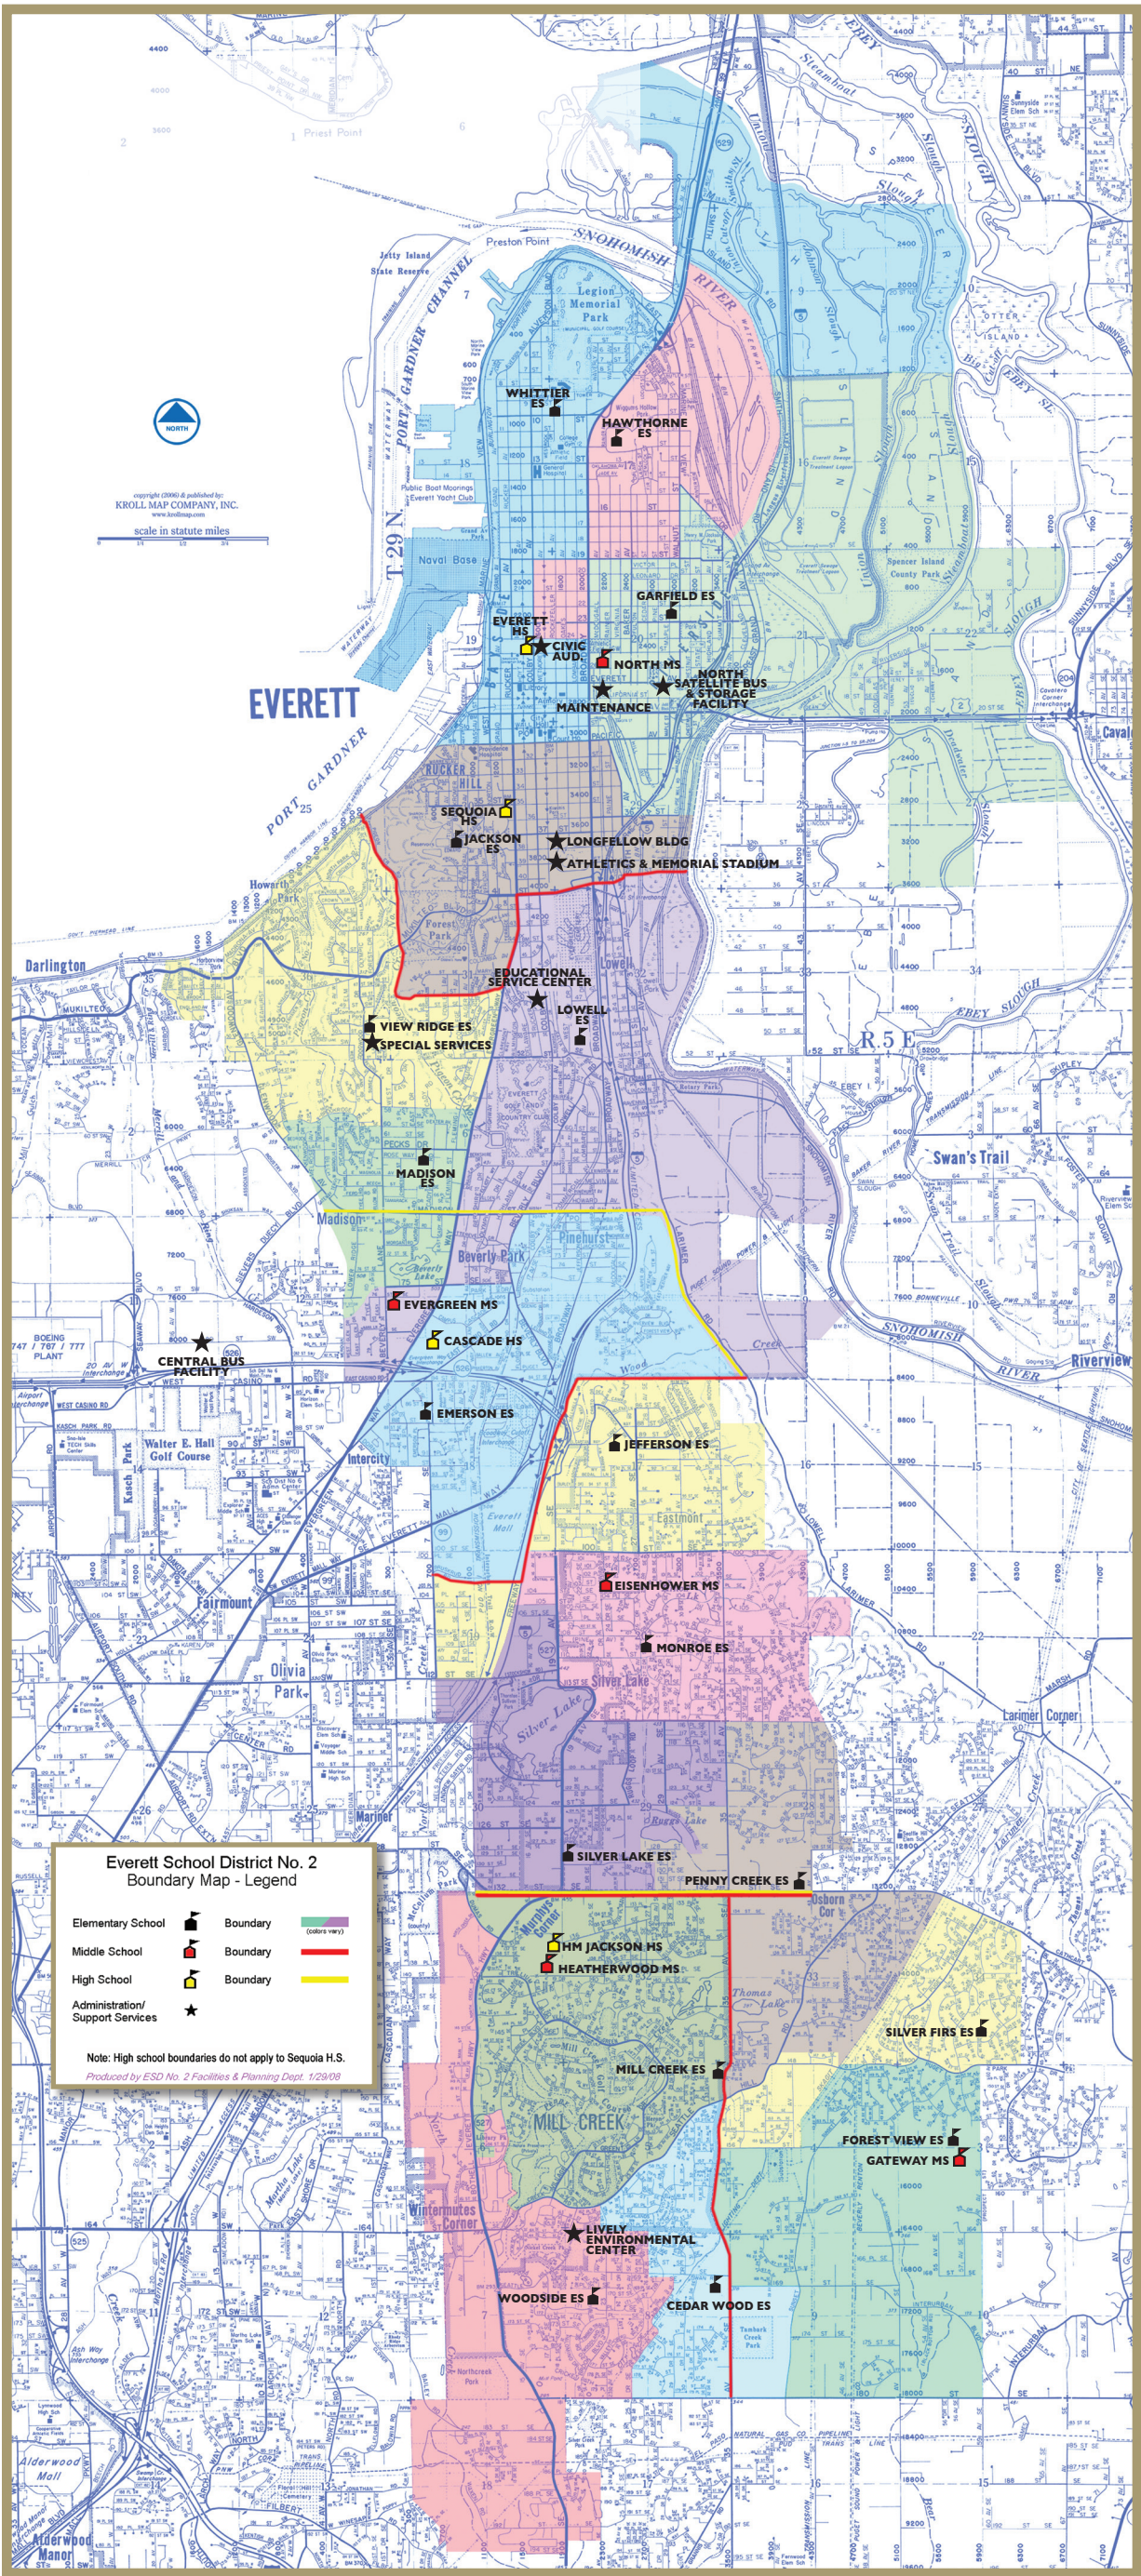

MAP & SCHOOL DIRECTORY

ELEMENTARY SCHOOLS

- Cedar Wood (425) 385-7700
3414 - 168th St. S.E.
Bothell, WA 98012
- Emerson..... (425) 385-6200
8702 - 7th Ave. S.E.
Everett, WA 98208
- Forest View..... (425) 385-7900
5601 - 156th St. S.E.
Everett, WA 98208
- Garfield..... (425) 385-4700
2215 Pine St.
Everett, WA 98201
- Hawthorne..... (425) 385-4600
1110 Poplar St.
Everett, WA 98201
- Jackson..... (425) 385-5600
3700 Federal Ave.
Everett, WA 98201
- James Monroe..... (425) 385-7300
10901 - 27th Ave. S.E.
Everett, WA 98208
- Jefferson..... (425) 385-7400
2500 Cadet Way
Everett, WA 98208
- Lowell..... (425) 385-5300
5010 View Drive
Everett, WA 98203
- Madison..... (425) 385-5900
616 Pecks Drive
Everett, WA 98203
- Mill Creek..... (425) 385-6800
3400 - 148th St. S.E.
Mill Creek, WA 98012
- Penny Creek..... (425) 385-7200
4117 - 132nd St. S.E.
Everett, WA 98208
- Silver Firs..... (425) 385-6500
5909 - 146th Place S.E.
Everett, WA 98208
- Silver Lake..... (425) 385-6900
12815 Bothell-Everett Highway
Everett, WA 98208
- View Ridge..... (425) 385-5400
202 Alder St.
Everett, WA 98203
- Whittier..... (425) 385-4300
916 Oakes Ave.
Everett, WA 98201
- Woodside..... (425) 385-7800
17000 - 23rd Ave. S.E.
Bothell, WA 98012

MIDDLE SCHOOLS

- Eisenhower..... (425) 385-7500
10200 - 25th Ave. S.E.
Everett, WA 98208
- Evergreen..... (425) 385-5700
7621 Beverly Lane
Everett, WA 98203
- Gateway..... (425) 385-6600
15404 Silver Firs Drive
Everett, WA 98208
- Heatherwood..... (425) 385-6300
1419 Trillium Blvd. S.E.
Mill Creek, WA 98012
- North..... (425) 385-4800
2514 Rainier Ave.
Everett, WA 98201