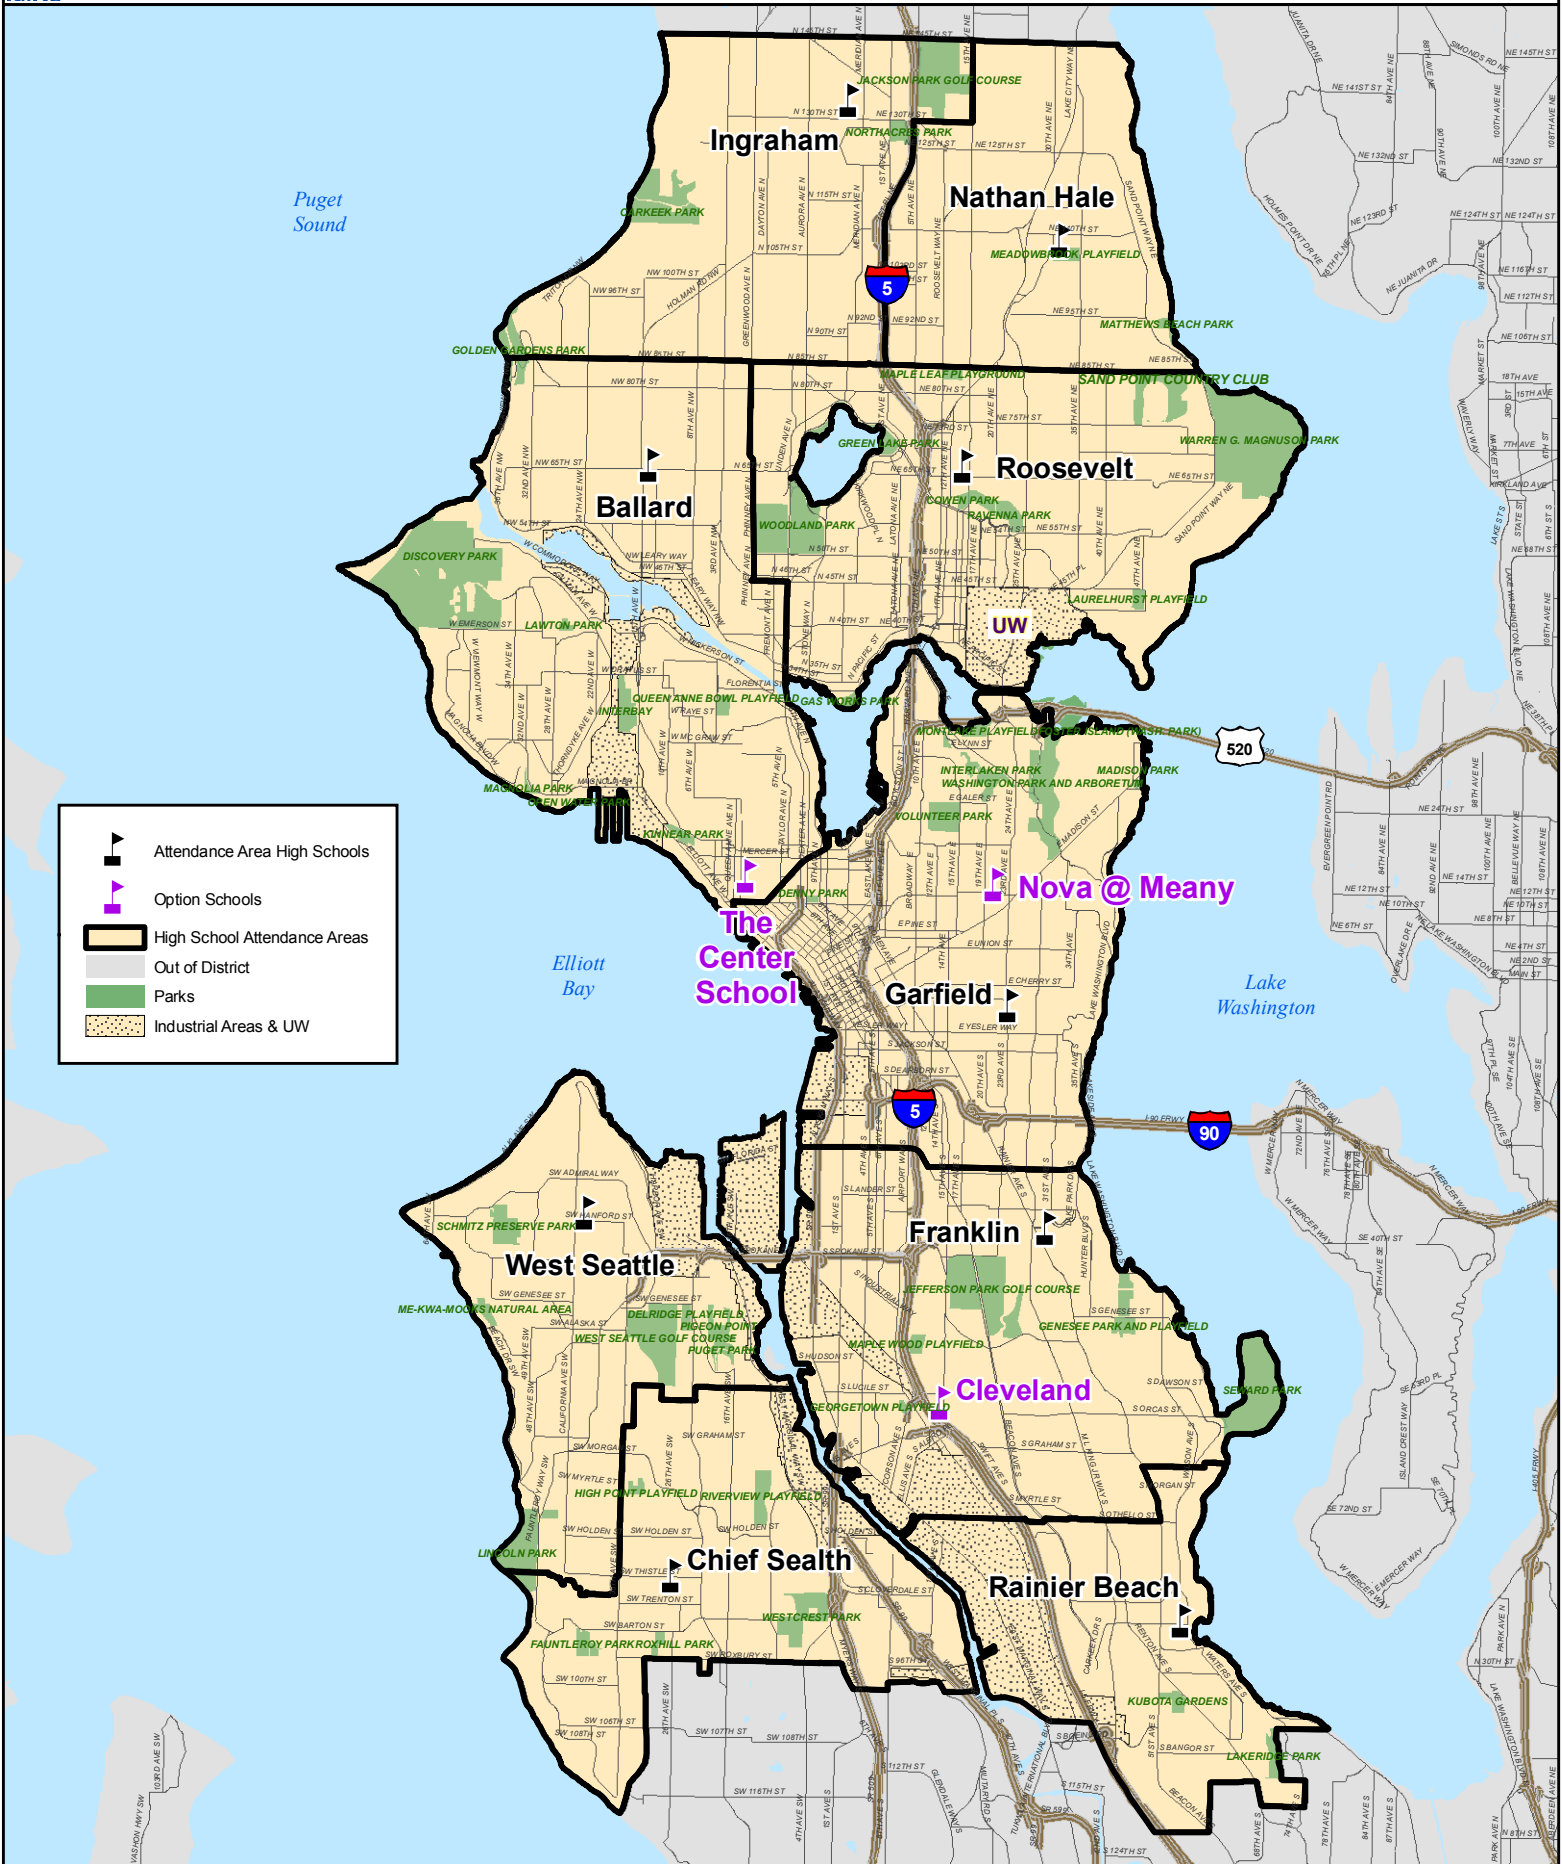

High School Attendance Areas

ADOPTED
20091118
MAP ID #001

Legend

- Attendance Area High Schools
- Option Schools
- High School Attendance Areas
- Out of District
- Parks
- Industrial Areas & UW