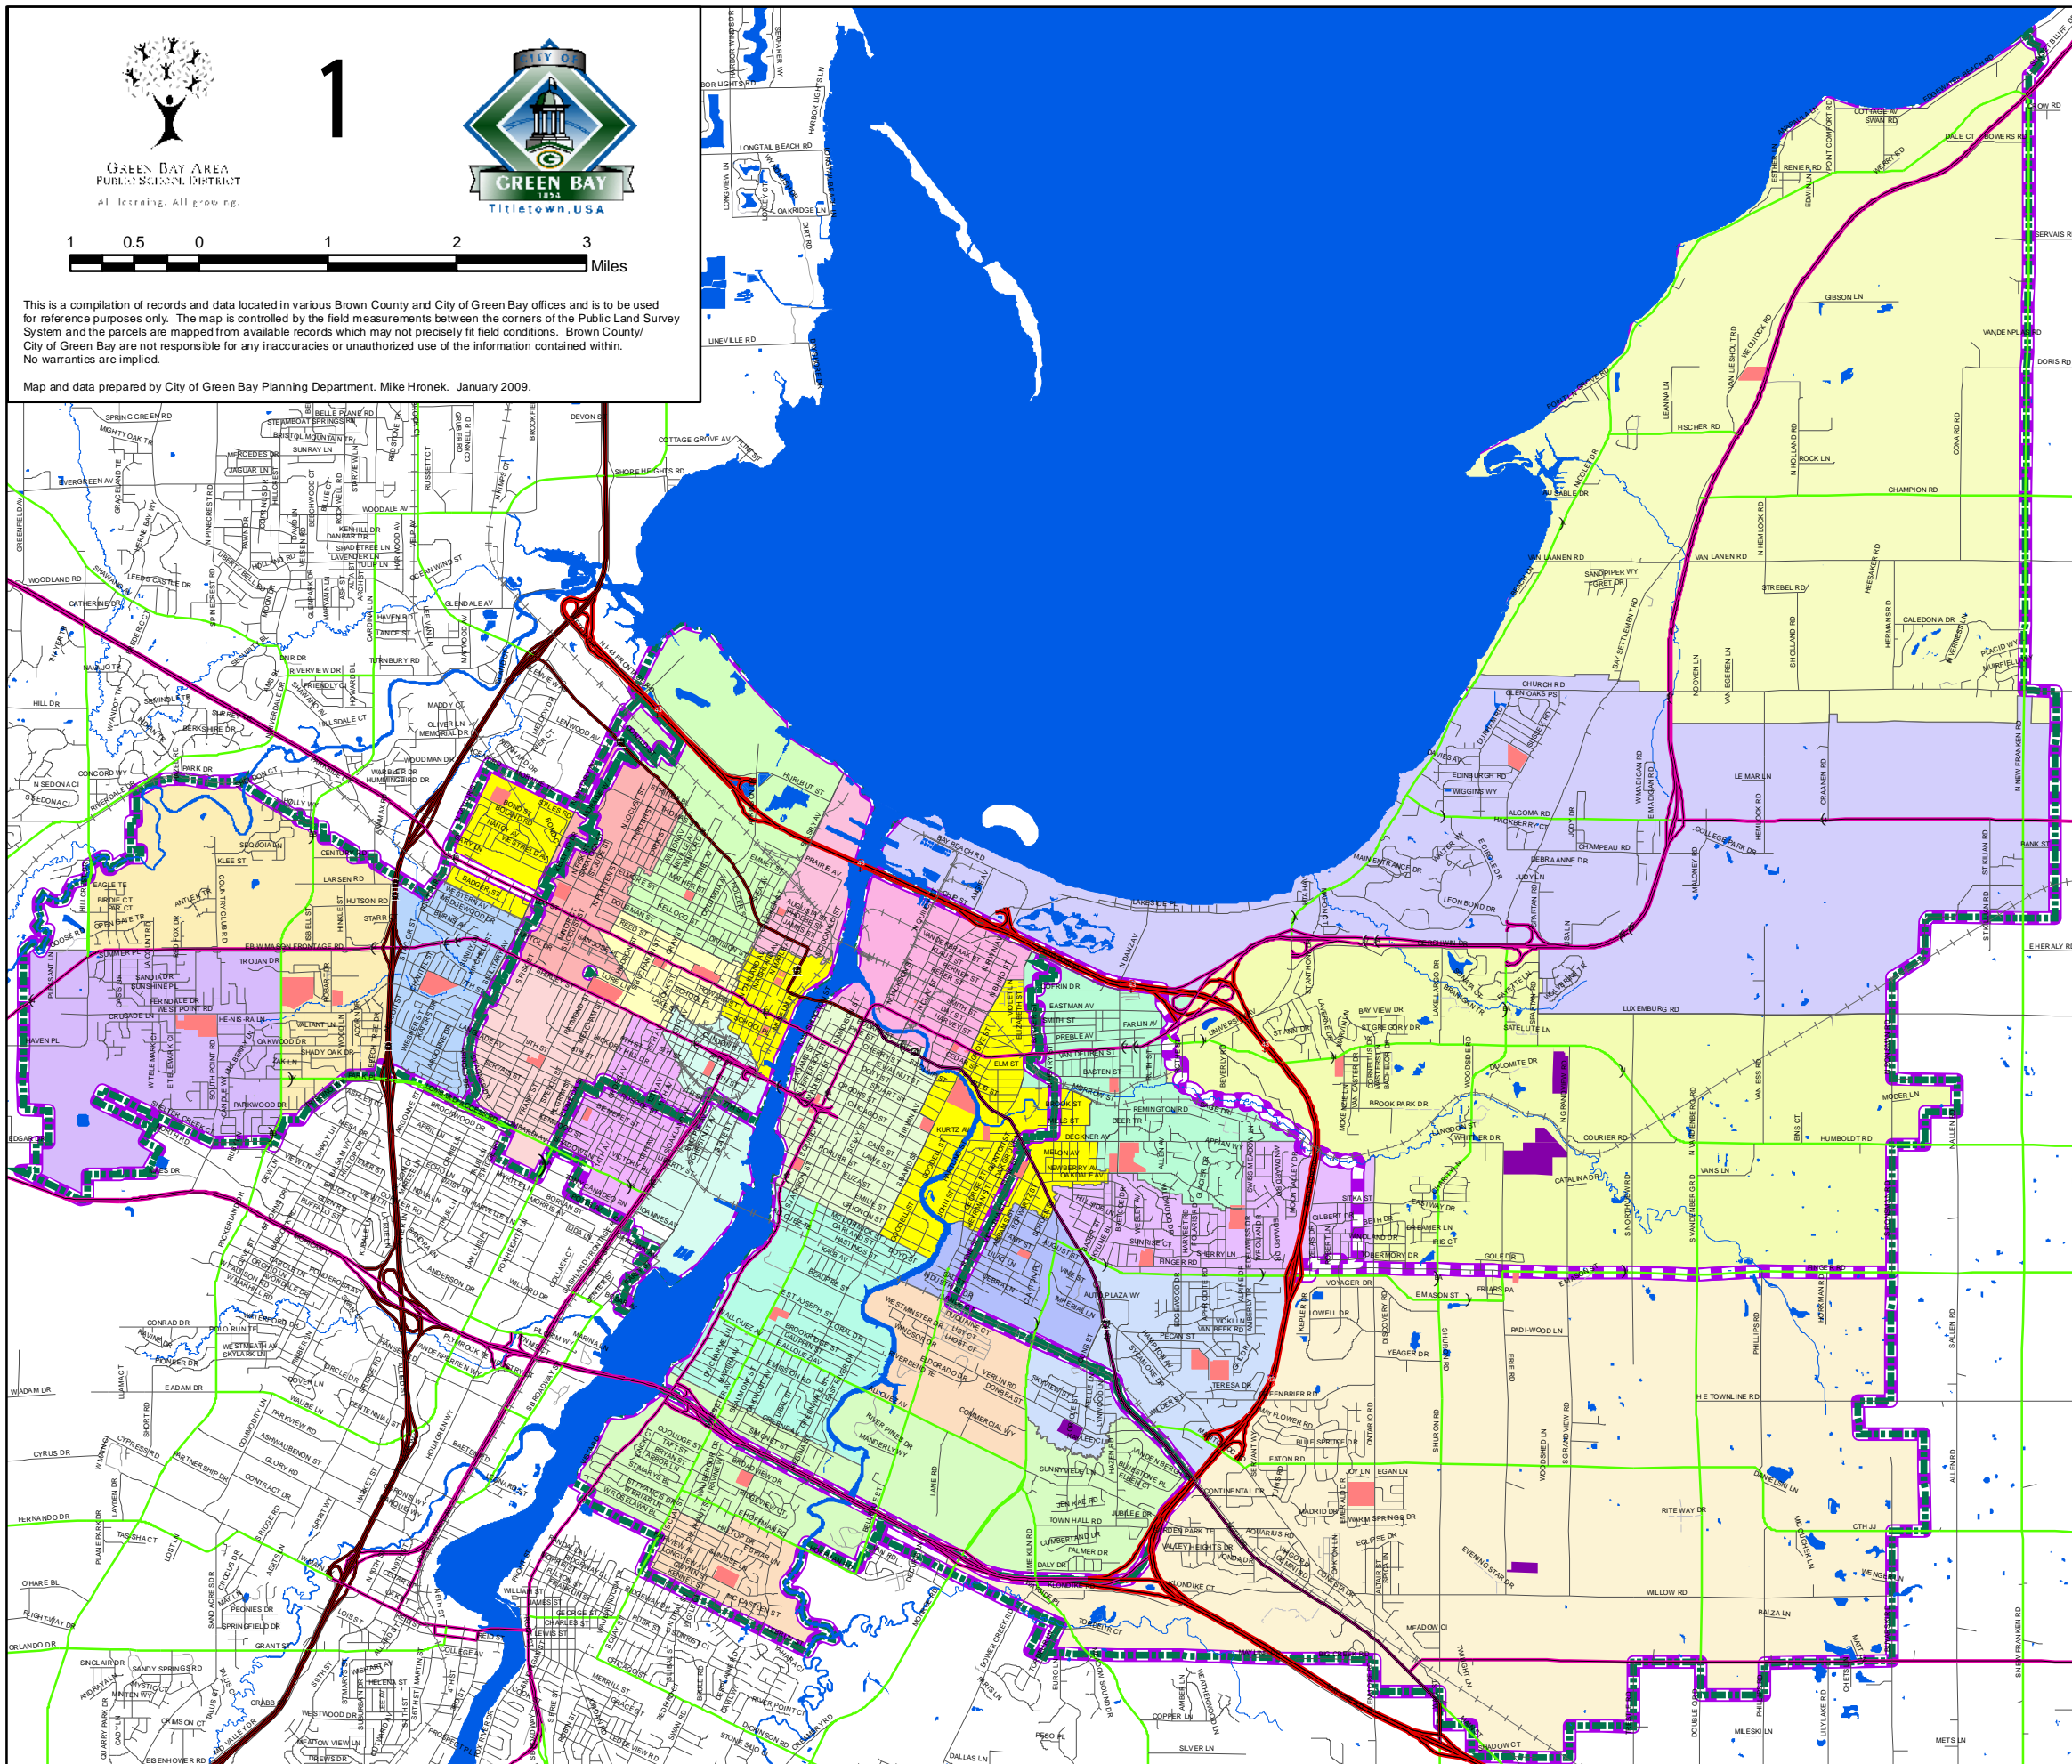

GREEN BAY AREA
PUBLIC SCHOOL DISTRICT
All Learning. All Growing.

1

Map and data prepared by City of Green Bay Planning Department, Mike Hronek, January 2009.