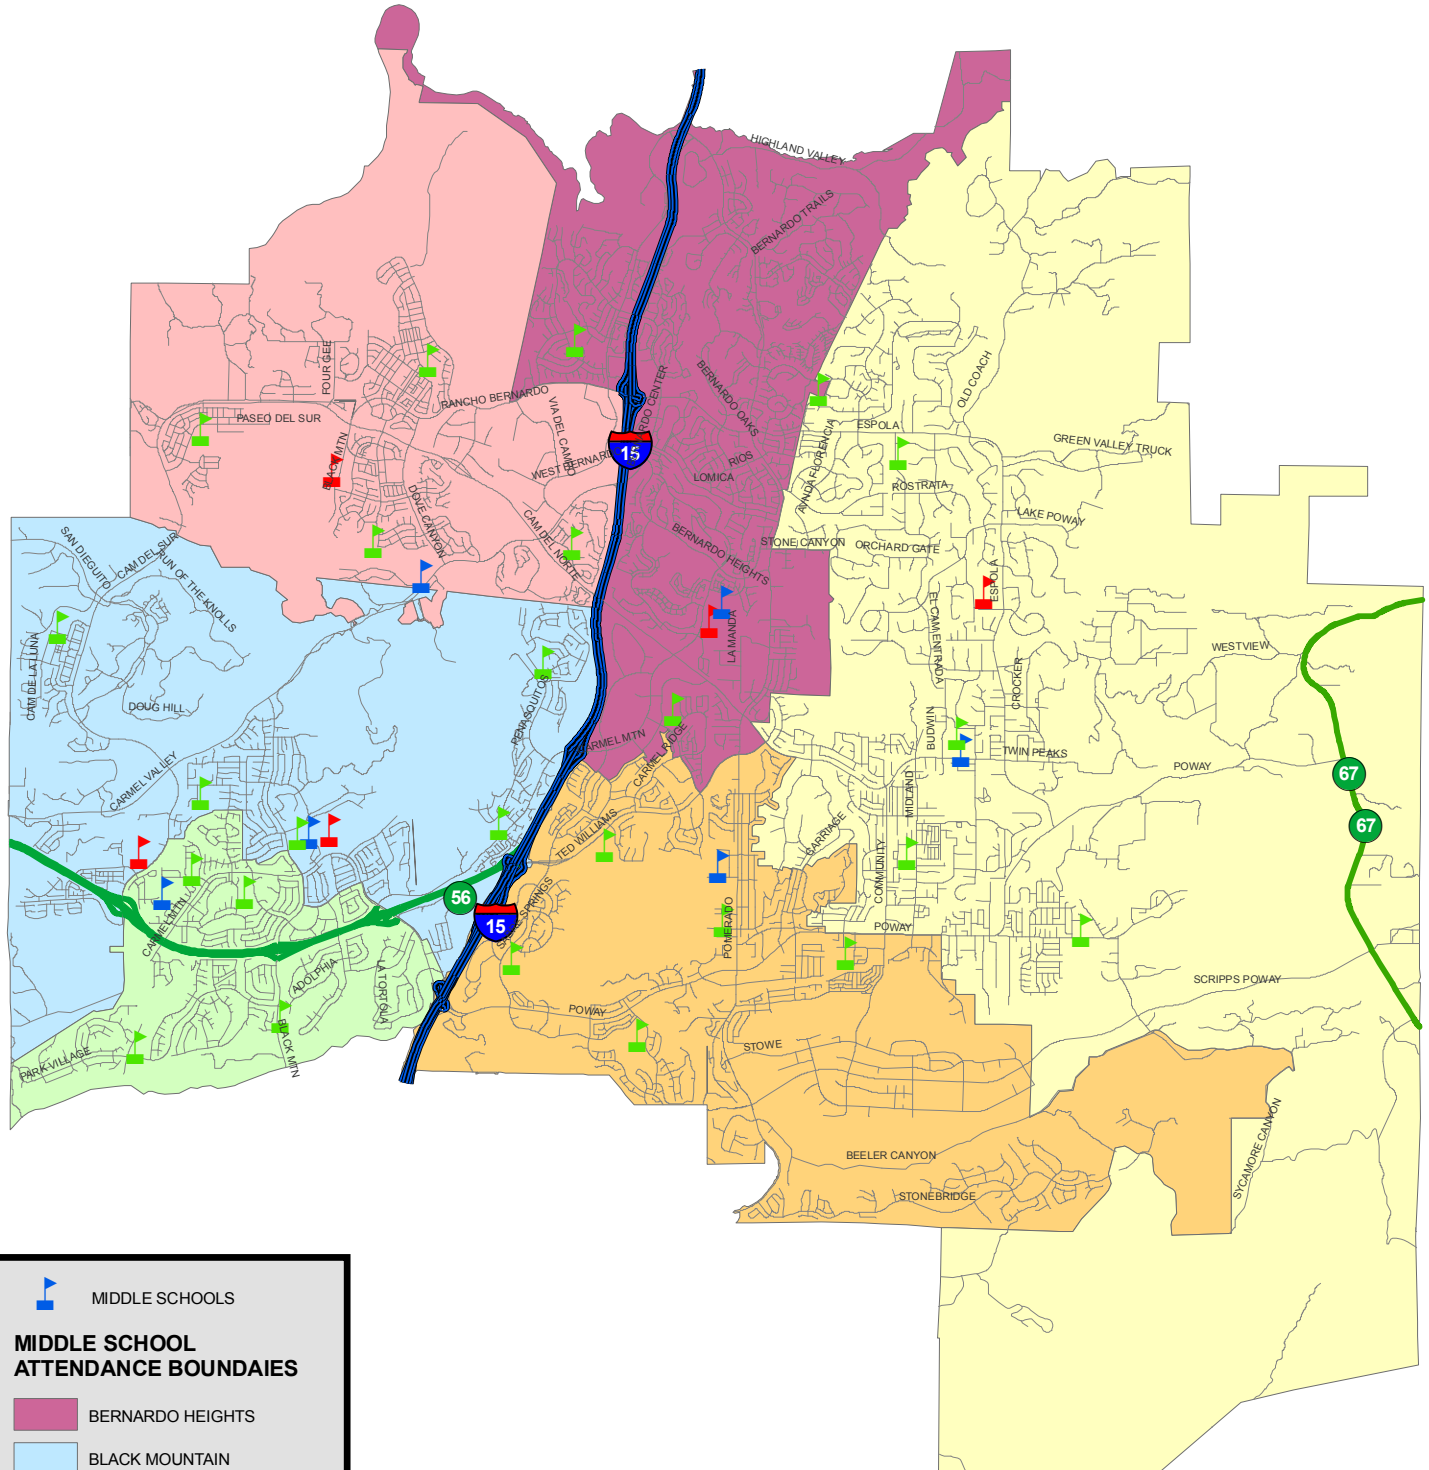

POWAY UNIFIED SCHOOL DISTRICT

MIDDLE SCHOOL ATTENDANCE BOUNDARIES 2010/2011

 MIDDLE SCHOOLS

MIDDLE SCHOOL ATTENDANCE BOUNDARIES

-  BERNARDO HEIGHTS
-  BLACK MOUNTAIN
-  MEADOWBROOK
-  MESA VERDE
-  OAK VALLEY
-  TWIN PEAKS

0 0.45 0.9 1.8 Miles
 Current as of June 2010