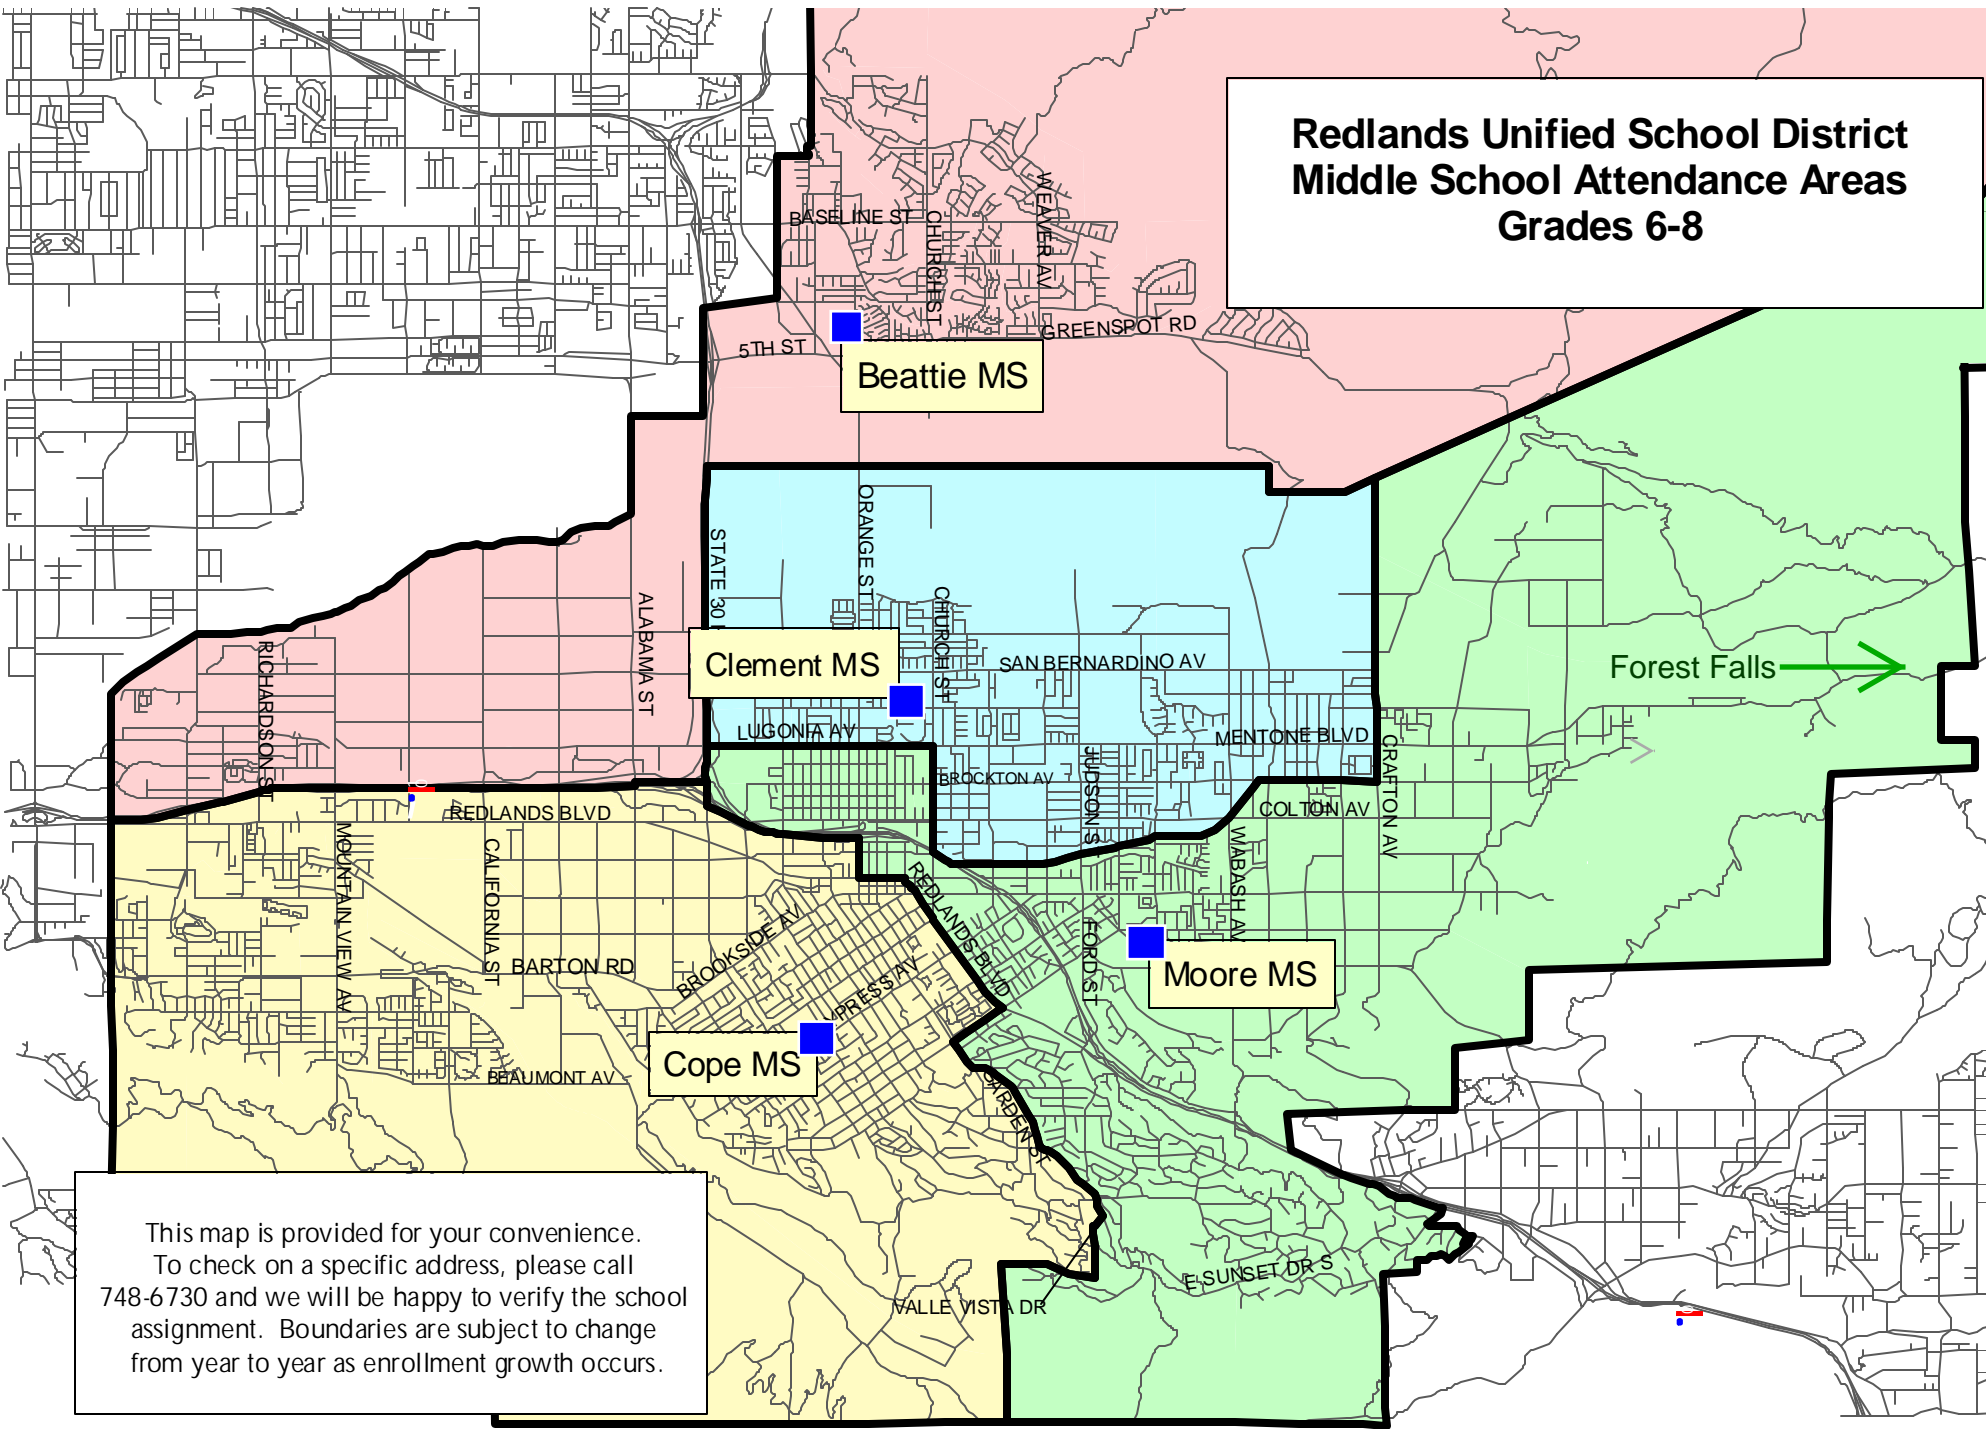

**Redlands Unified School District
Middle School Attendance Areas
Grades 6-8**

Beattie MS

Clement MS

Cope MS

Moore MS

Forest Falls →

This map is provided for your convenience.
To check on a specific address, please call
748-6730 and we will be happy to verify the school
assignment. Boundaries are subject to change
from year to year as enrollment growth occurs.