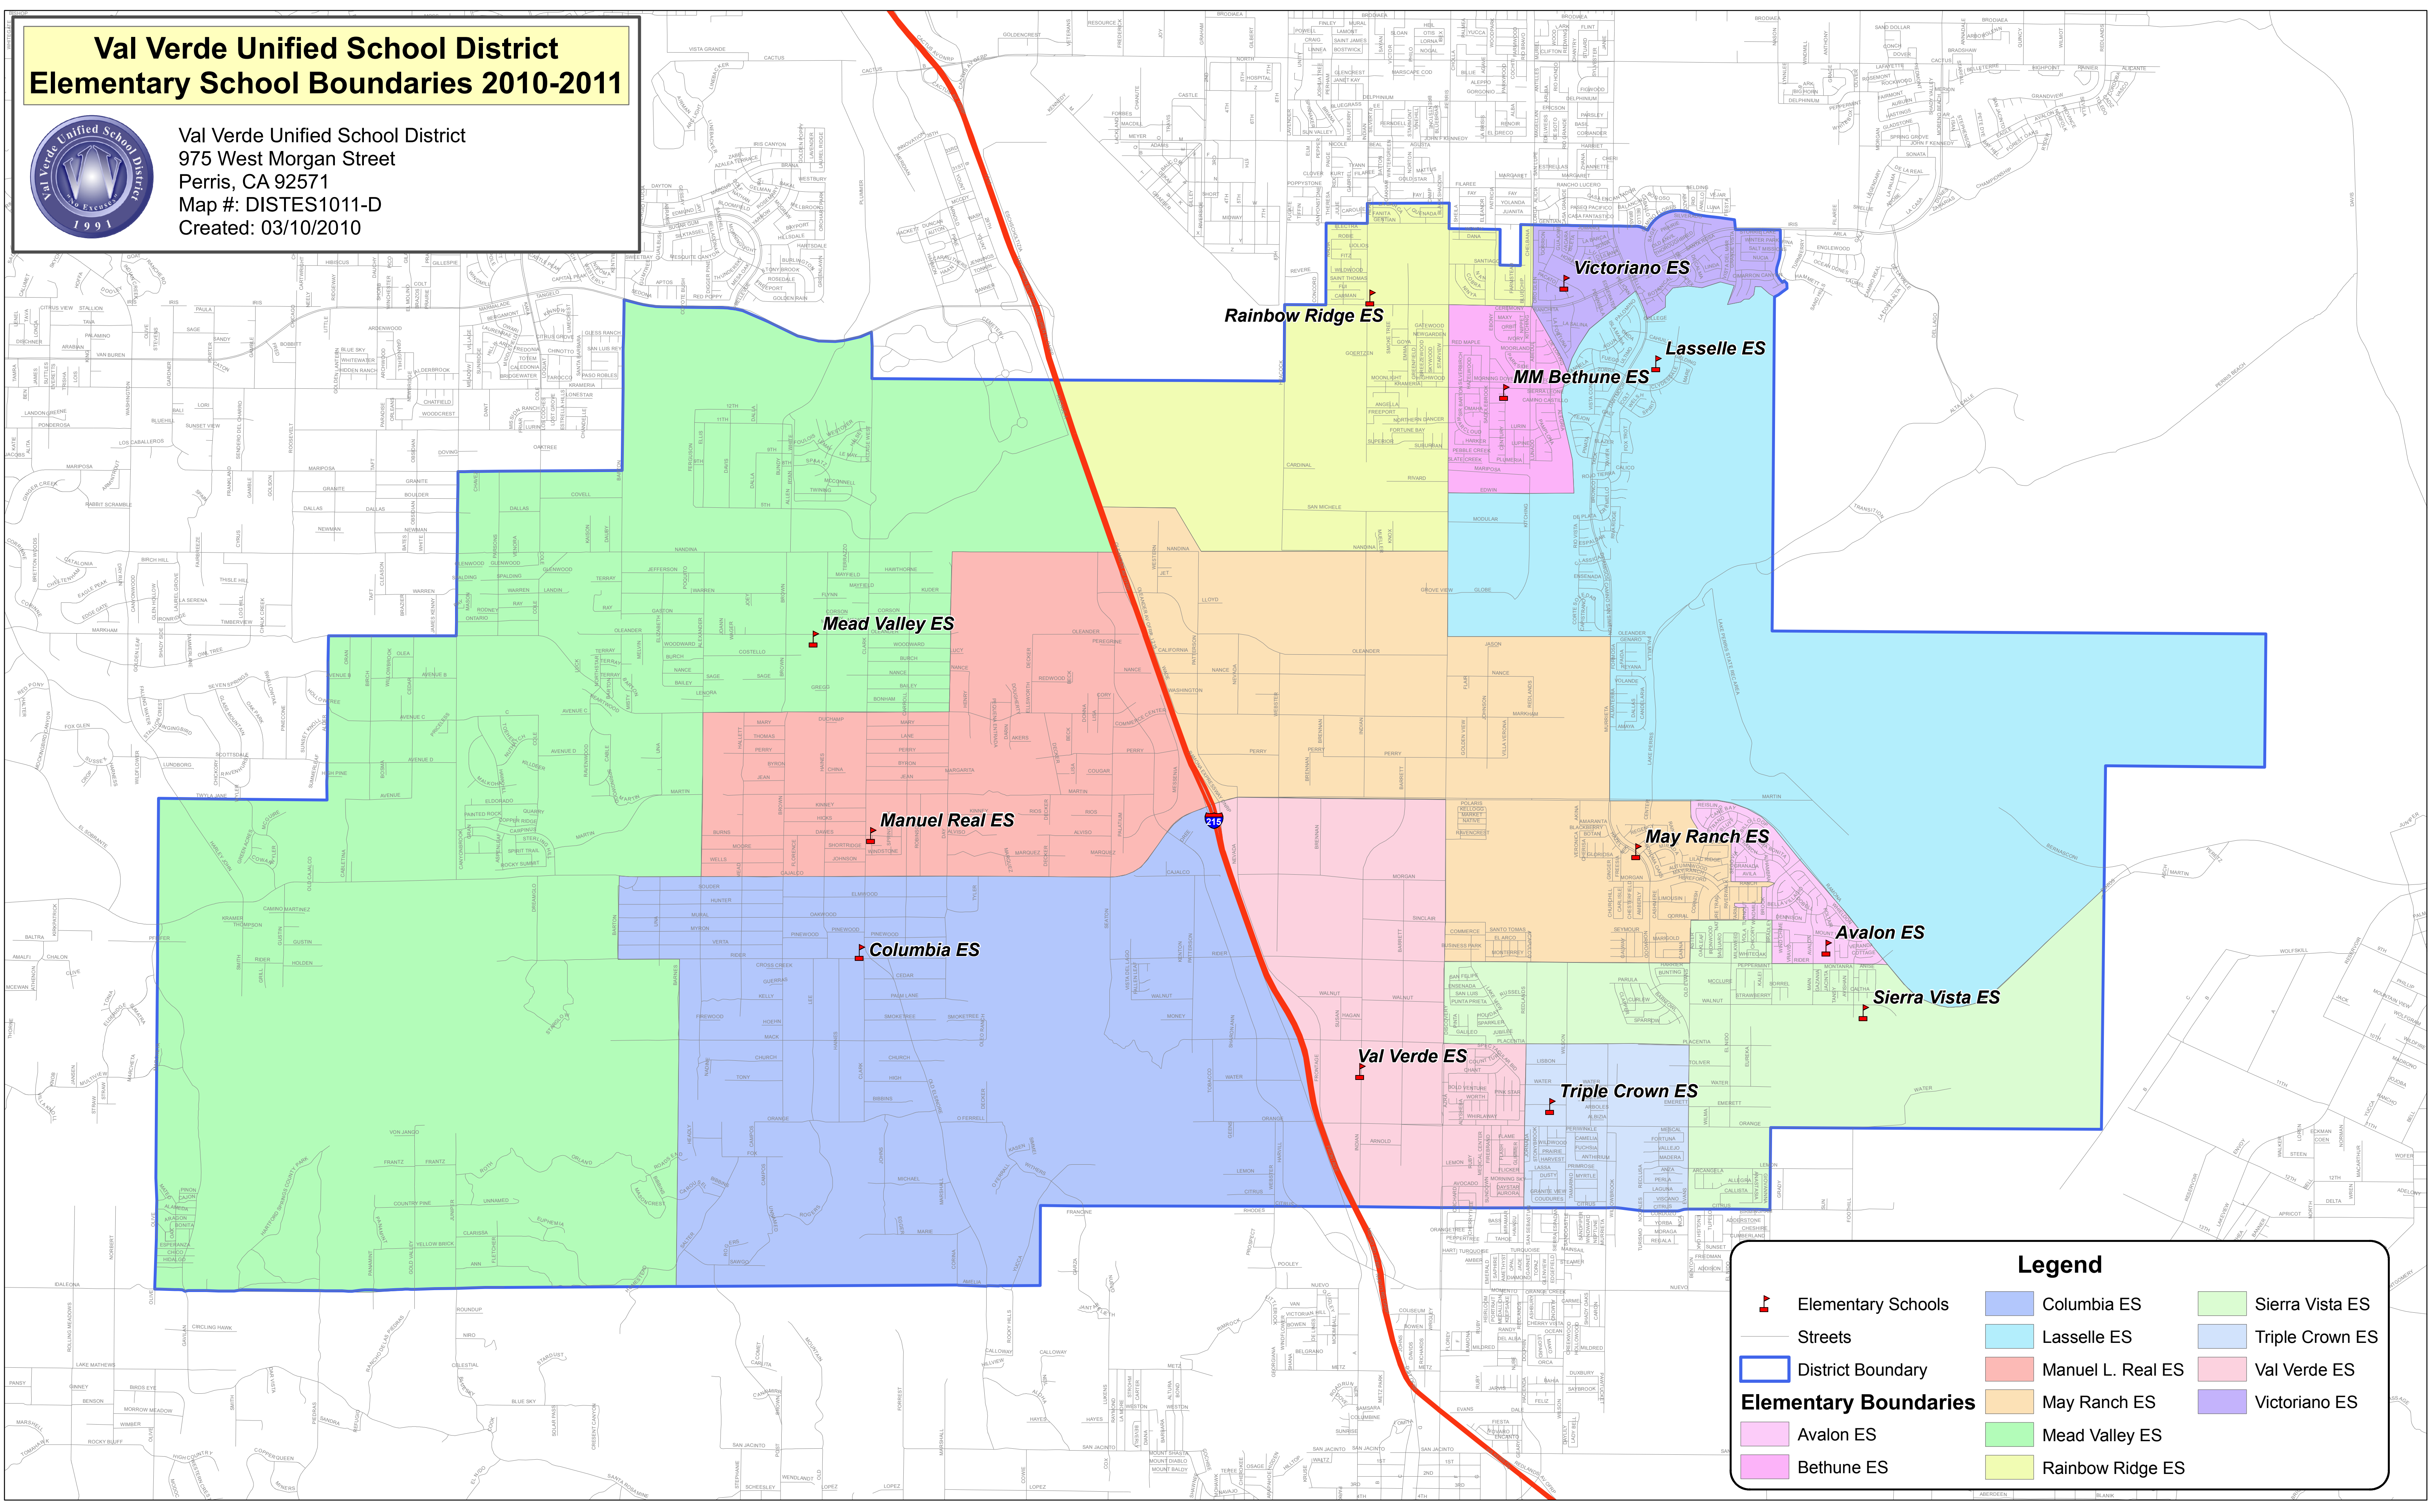

Val Verde Unified School District Elementary School Boundaries 2010-2011

Val Verde Unified School District
975 West Morgan Street
Perris, CA 92571
Map #: DISTES1011-D
Created: 03/10/2010

Legend

| | | |
|------------------------------|-------------------|-----------------|
| Elementary Schools | Columbia ES | Sierra Vista ES |
| Streets | Lasselle ES | Triple Crown ES |
| District Boundary | Manuel L. Real ES | Val Verde ES |
| Elementary Boundaries | May Ranch ES | Victoriano ES |
| Avalon ES | Mead Valley ES | |
| Bethune ES | Rainbow Ridge ES | |