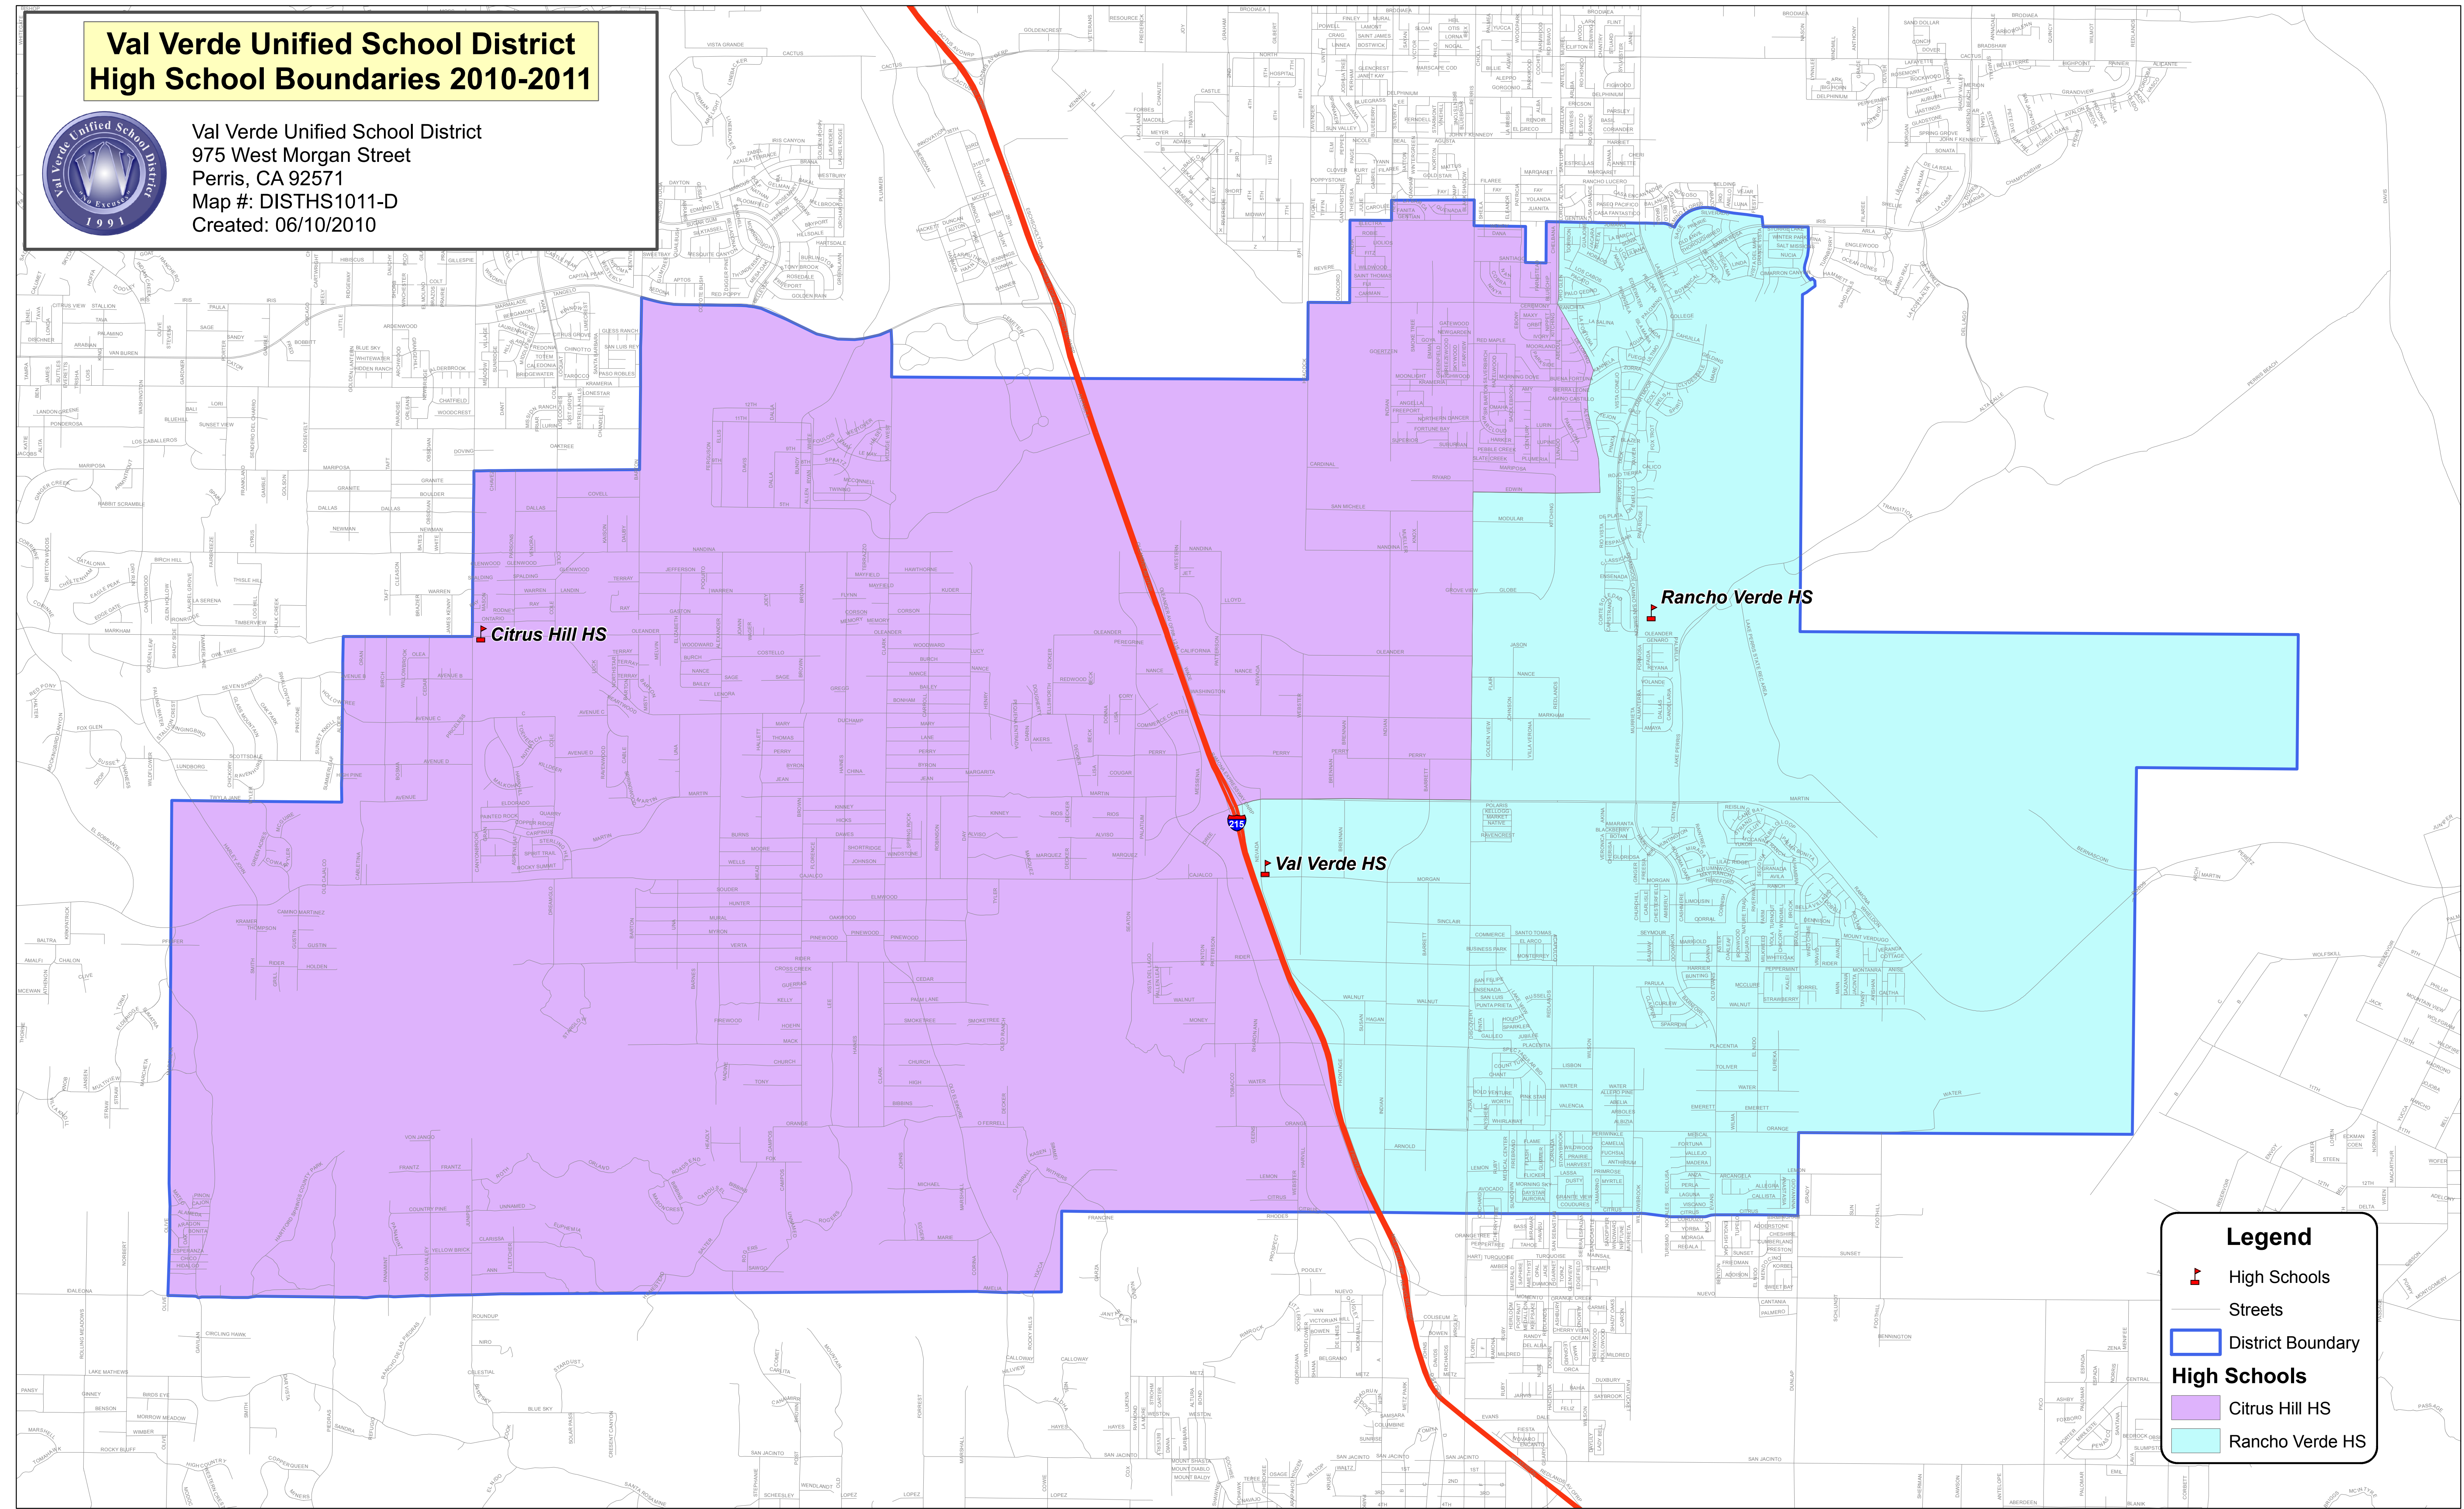

# Val Verde Unified School District High School Boundaries 2010-2011

Val Verde Unified School District  
975 West Morgan Street  
Perris, CA 92571  
Map #: DISTHS1011-D  
Created: 06/10/2010

Citrus Hill HS

Rancho Verde HS

Val Verde HS

**Legend**

- High Schools
- Streets
- District Boundary

**High Schools**

- Citrus Hill HS
- Rancho Verde HS