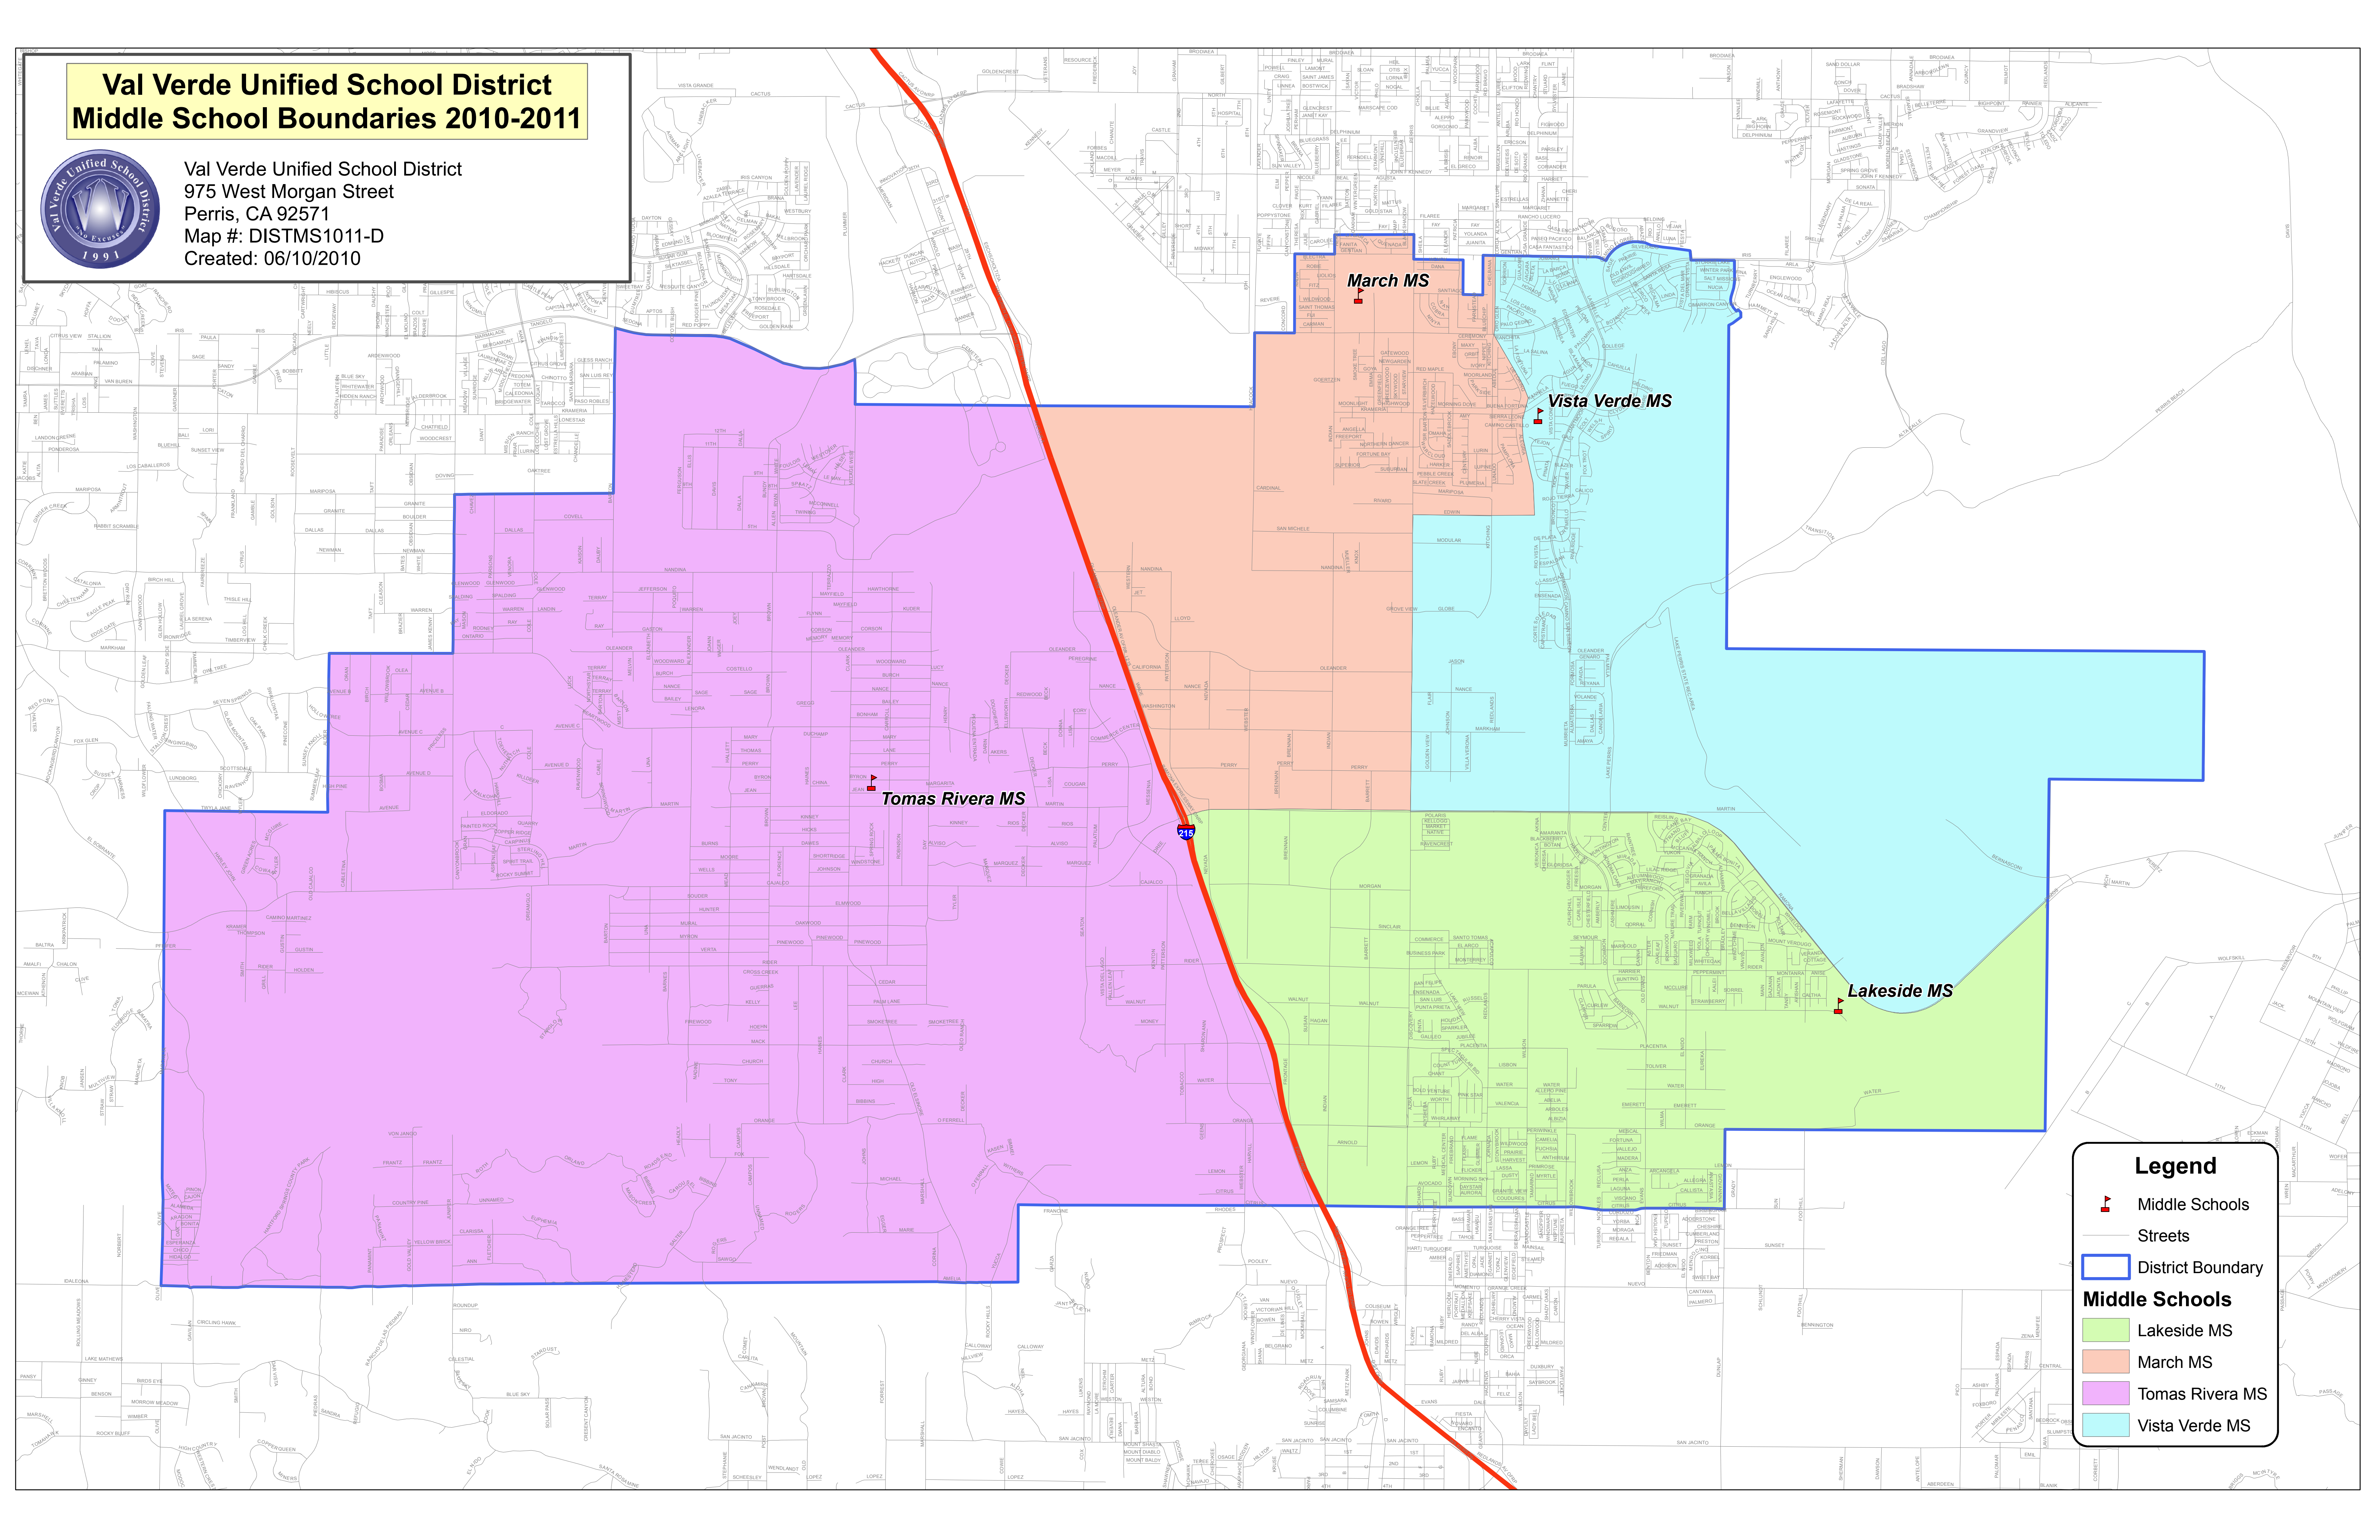

Val Verde Unified School District Middle School Boundaries 2010-2011

Val Verde Unified School District
975 West Morgan Street
Perris, CA 92571
Map #: DISTMS1011-D
Created: 06/10/2010

Legend

- Middle Schools
- Streets
- District Boundary
- Middle Schools**
- Lakeside MS
- March MS
- Tomas Rivera MS
- Vista Verde MS