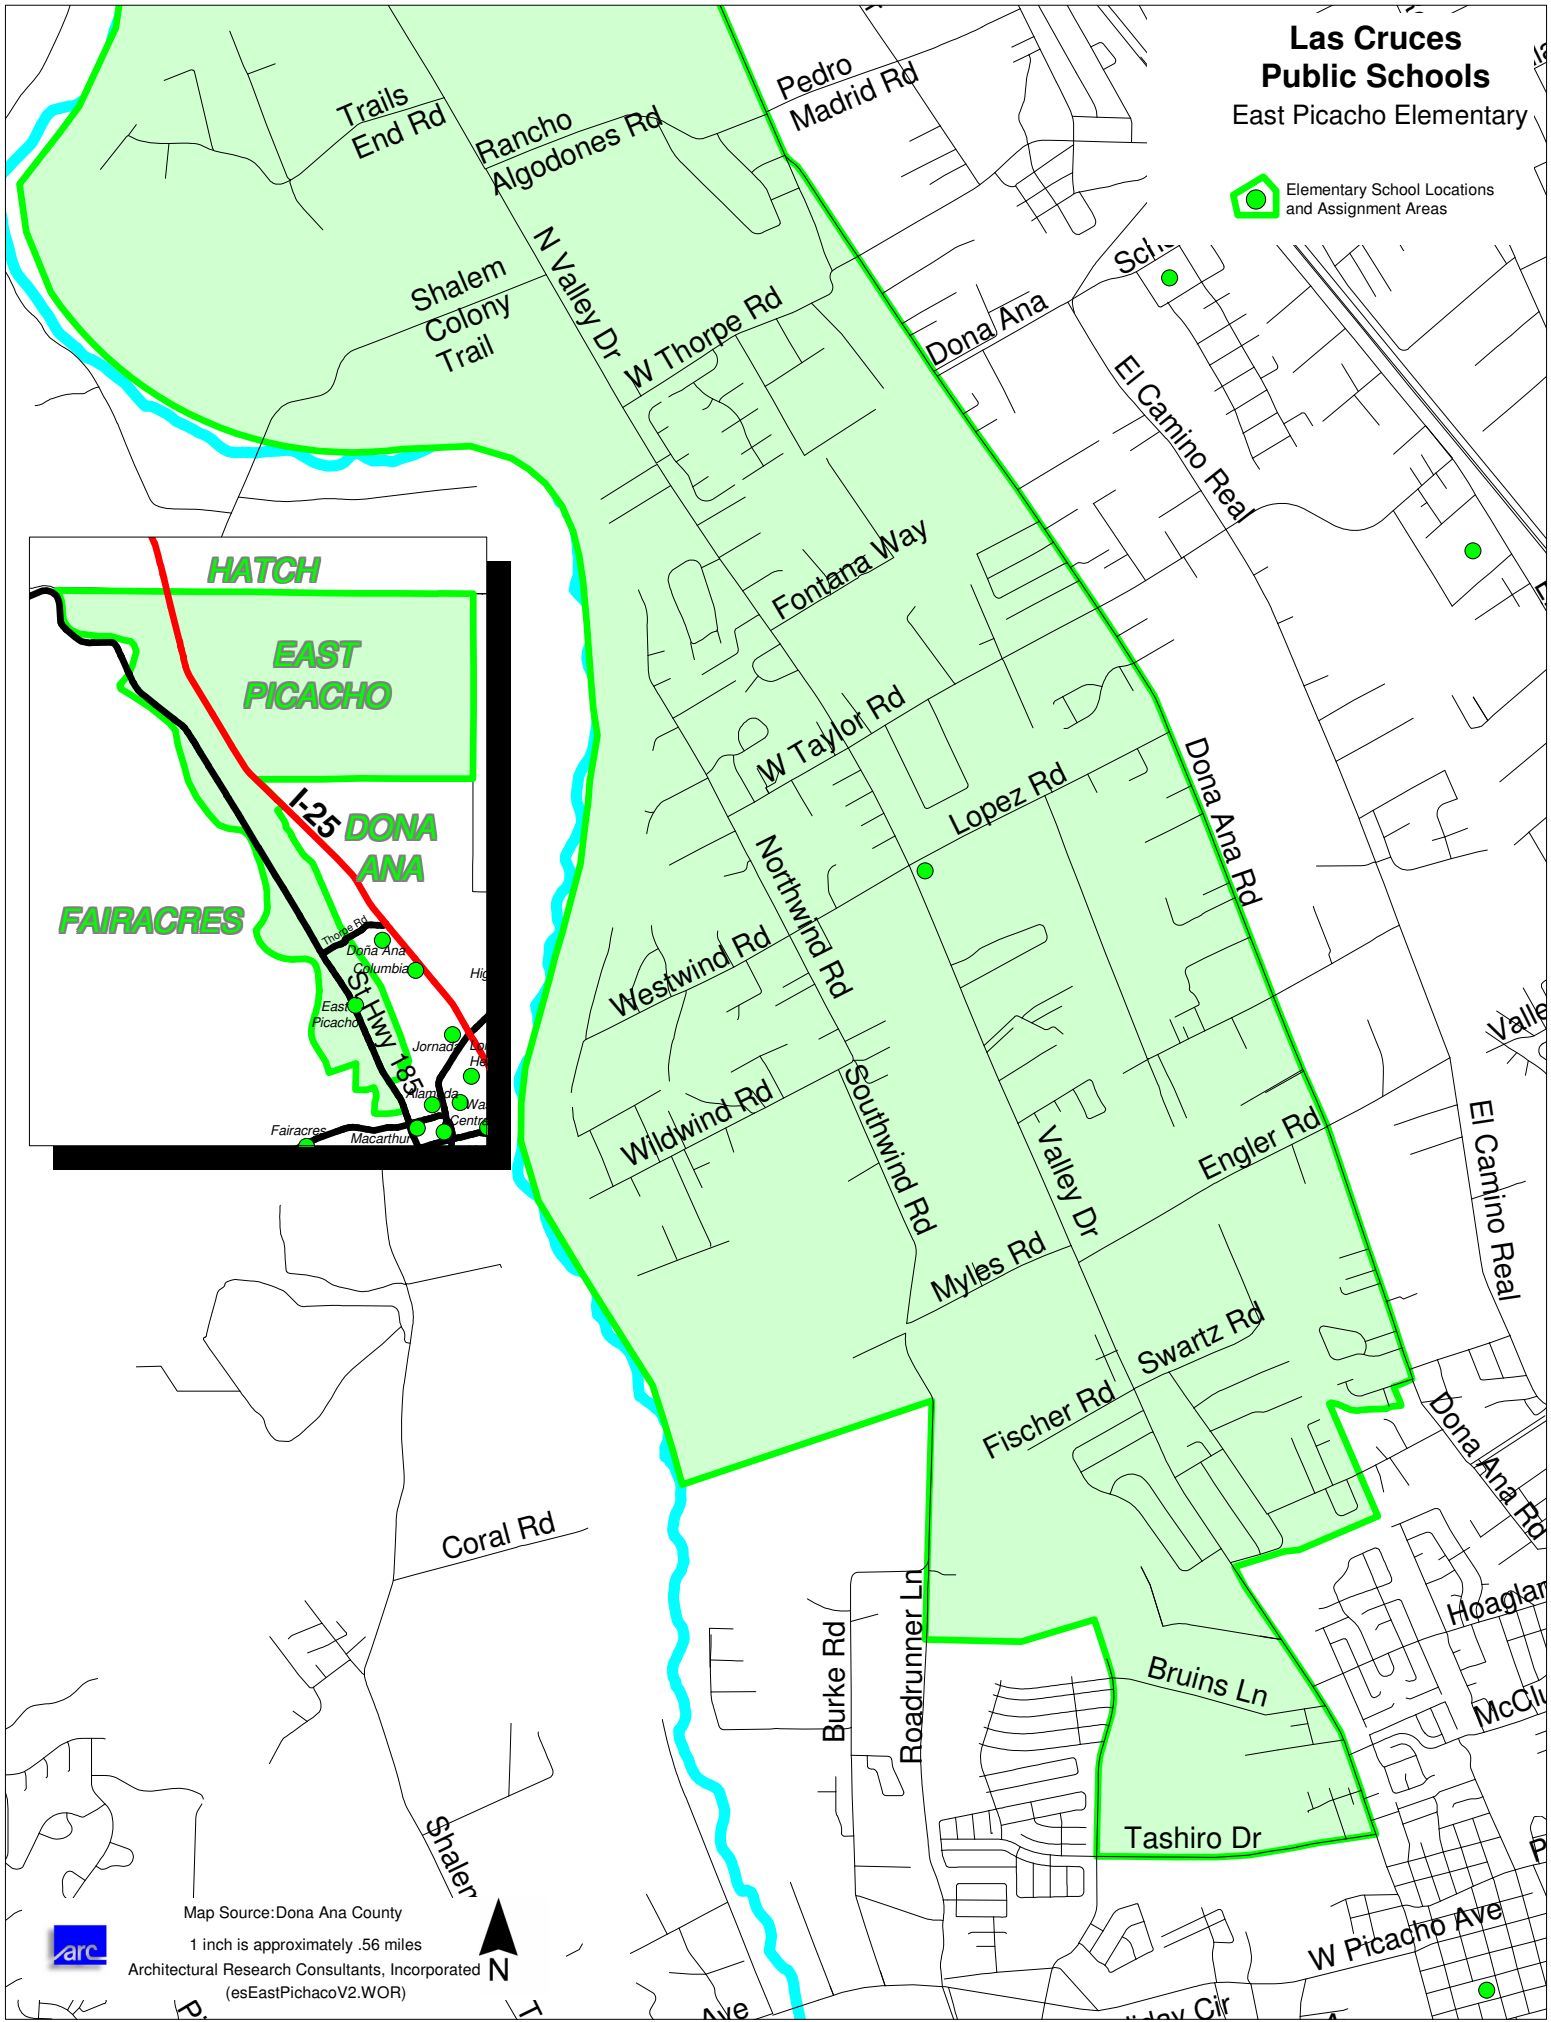

**Las Cruces
Public Schools**
East Picacho Elementary

 Elementary School Locations
and Assignment Areas

Map Source: Dona Ana County

1 inch is approximately .56 miles

ARC
Architectural Research Consultants, Incorporated
(esEastPicachoV2.WOR)