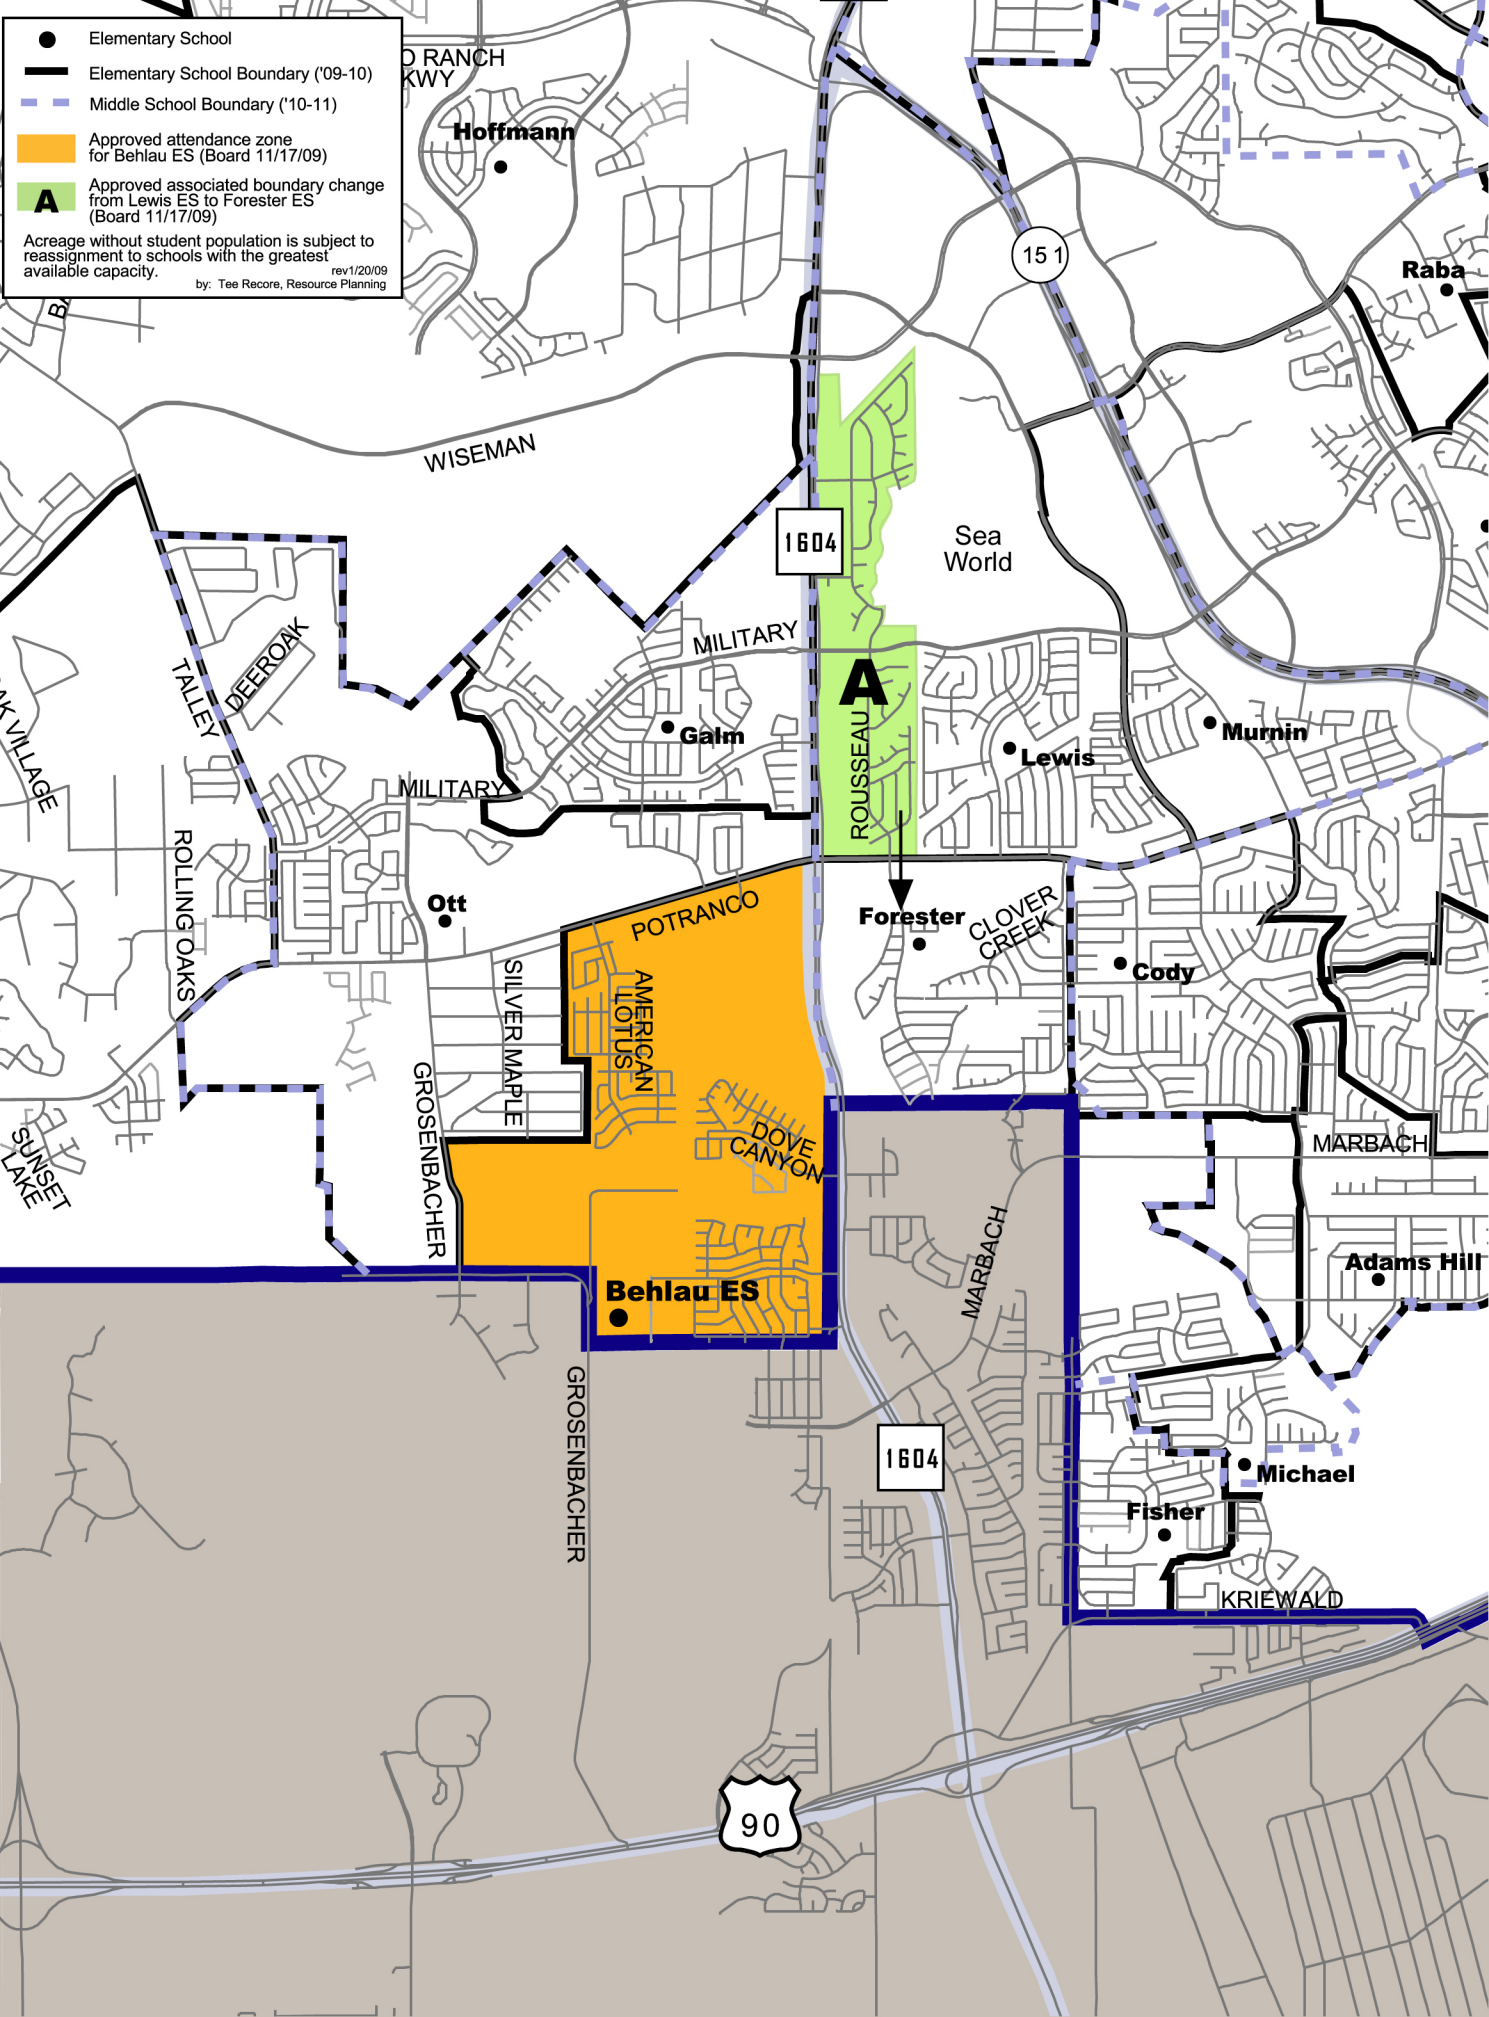

- Elementary School
- Elementary School Boundary ('09-10)
- - - Middle School Boundary ('10-11)
- Approved attendance zone for Behlau ES (Board 11/17/09)
- A** Approved associated boundary change from Lewis ES to Forester ES (Board 11/17/09)

Acreage without student population is subject to reassignment to schools with the greatest available capacity. rev 1/20/09
by: Tee Recore, Resource Planning

D RANCH
KWY

Hoffmann

151

Raba

WISEMAN

1604

Sea World

MARBACH

SUNSET LAKE

GROSENBACHER

GROSENBACHER

Behlau ES

1604

MARBACH

Adams Hill