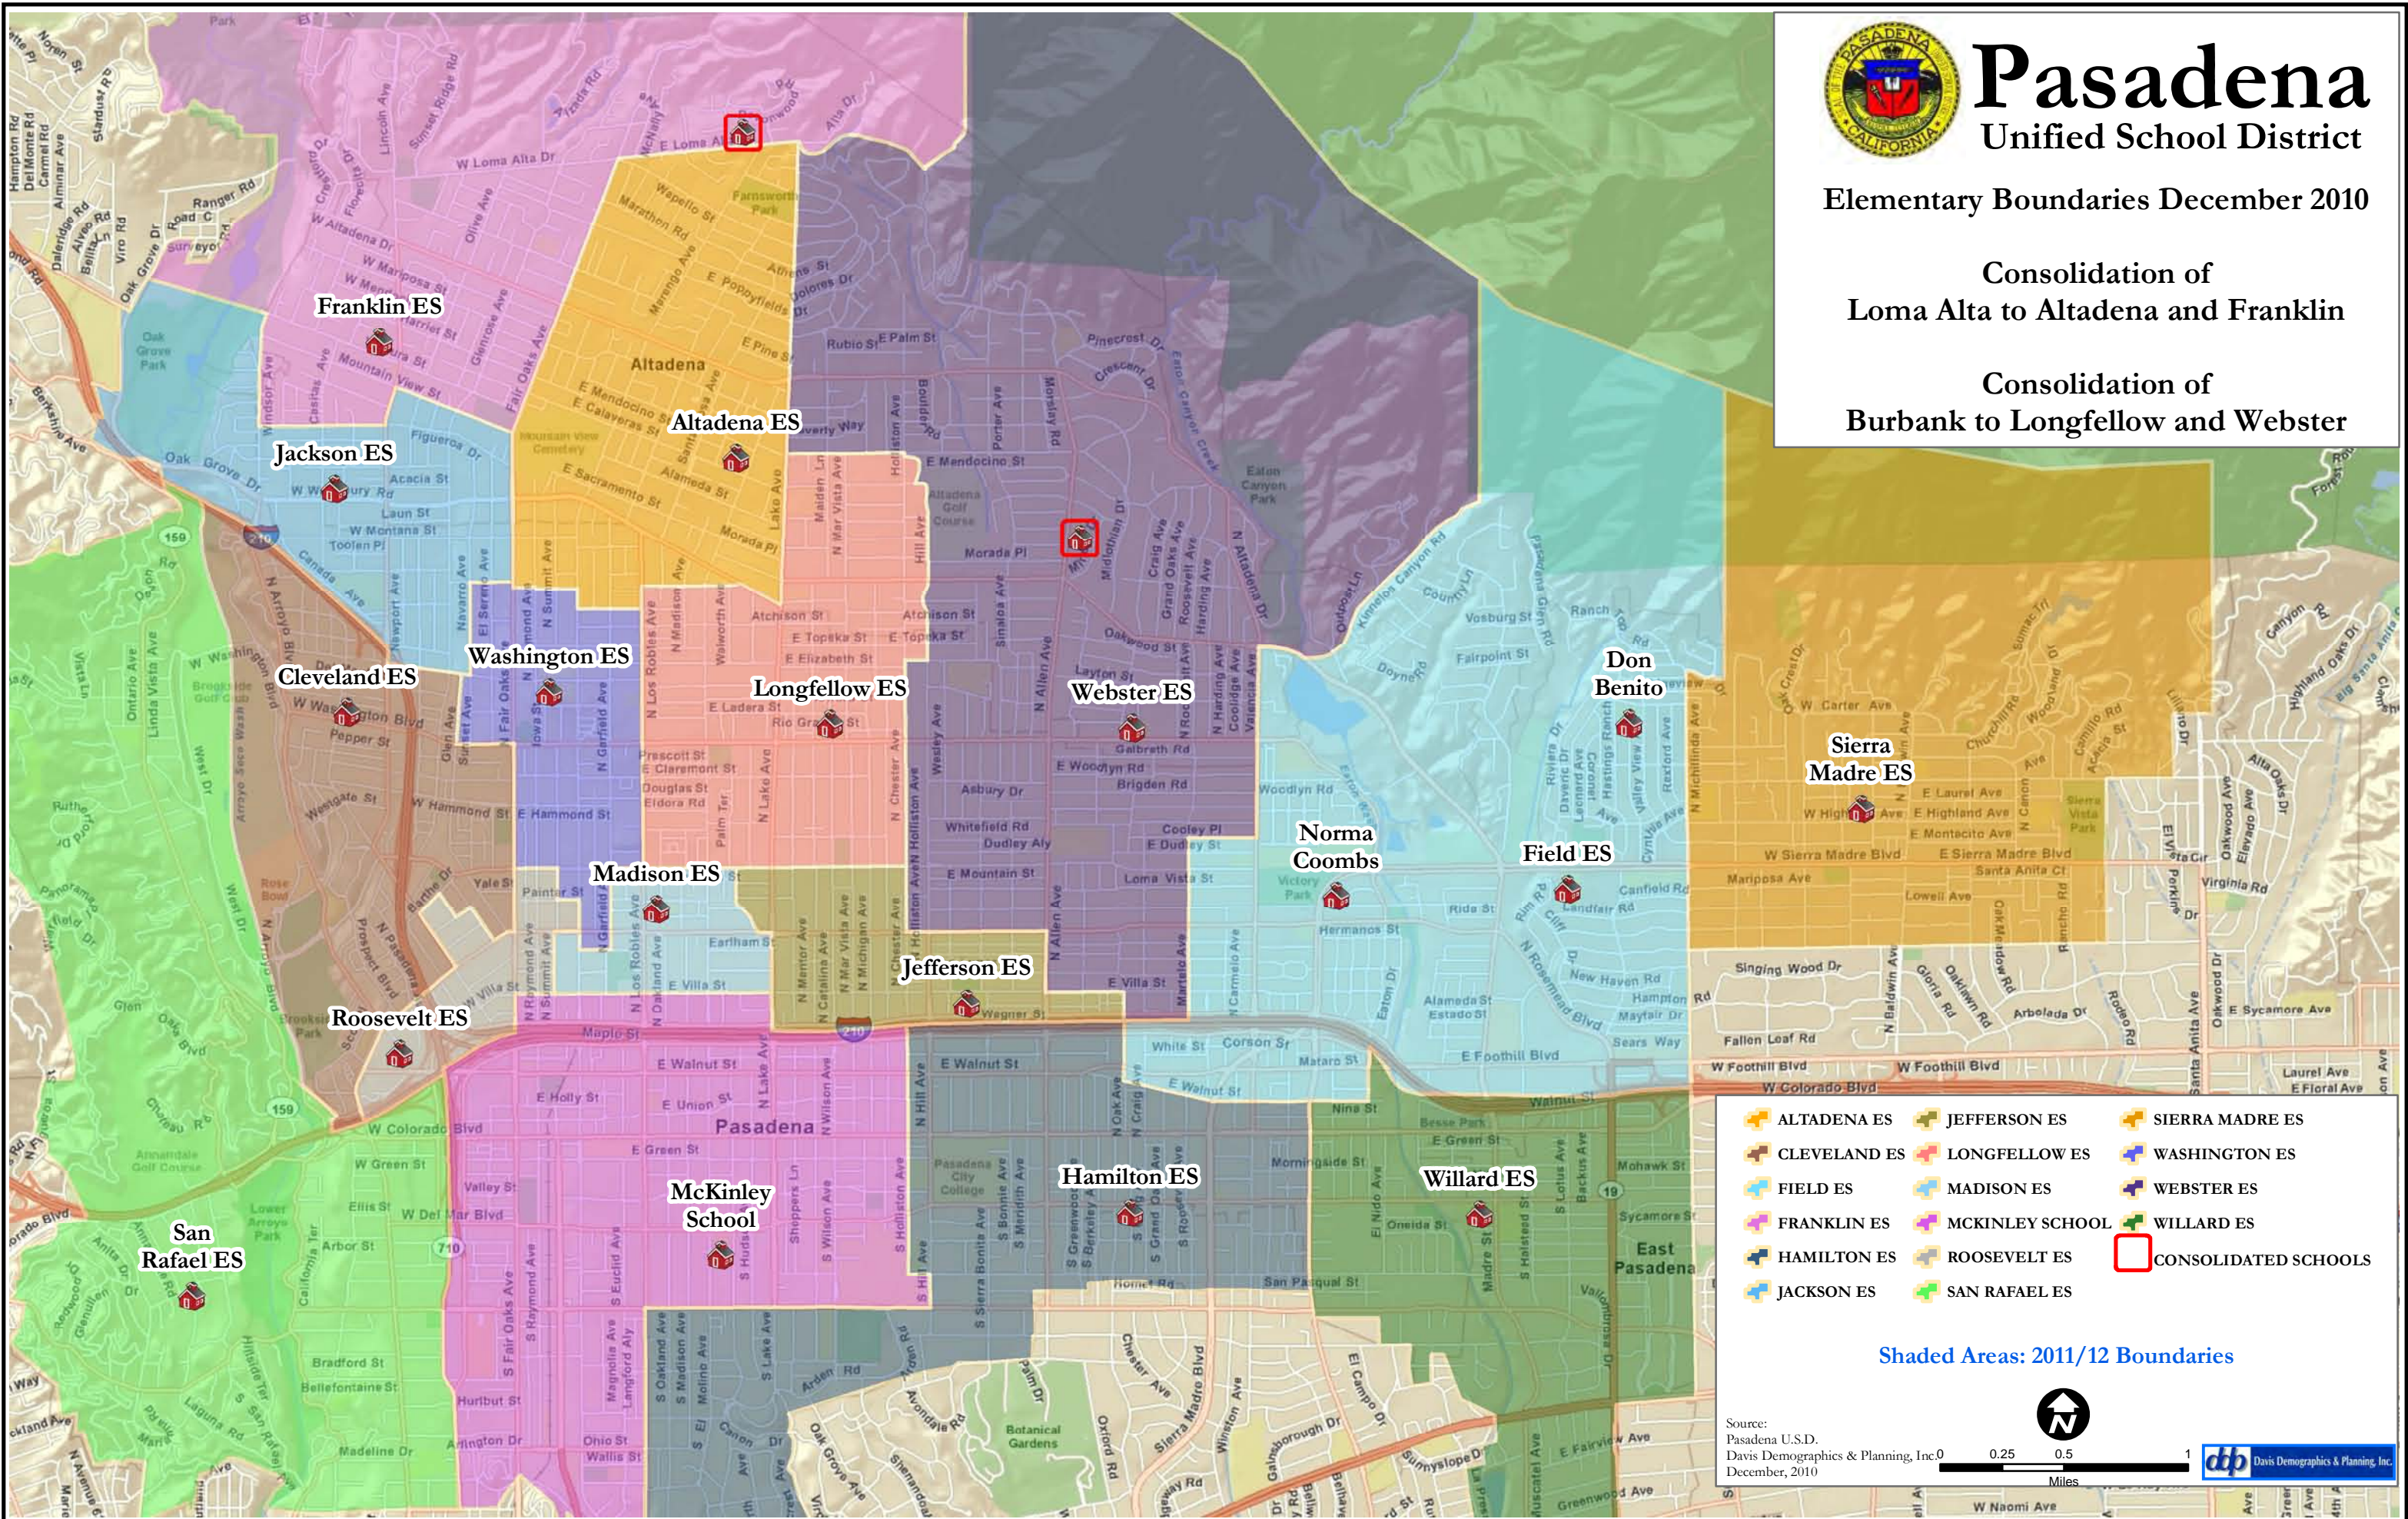

# Pasadena Unified School District

Elementary Boundaries December 2010

Consolidation of  
Loma Alta to Altadena and Franklin

Consolidation of  
Burbank to Longfellow and Webster

- ALTADENA ES
- CLEVELAND ES
- FIELD ES
- FRANKLIN ES
- HAMILTON ES
- JACKSON ES
- JEFFERSON ES
- LONGFELLOW ES
- MADISON ES
- MCKINLEY SCHOOL
- ROOSEVELT ES
- SAN RAFAEL ES
- SIERRA MADRE ES
- WASHINGTON ES
- WEBSTER ES
- WILLARD ES
- CONSOLIDATED SCHOOLS

Shaded Areas: 2011/12 Boundaries