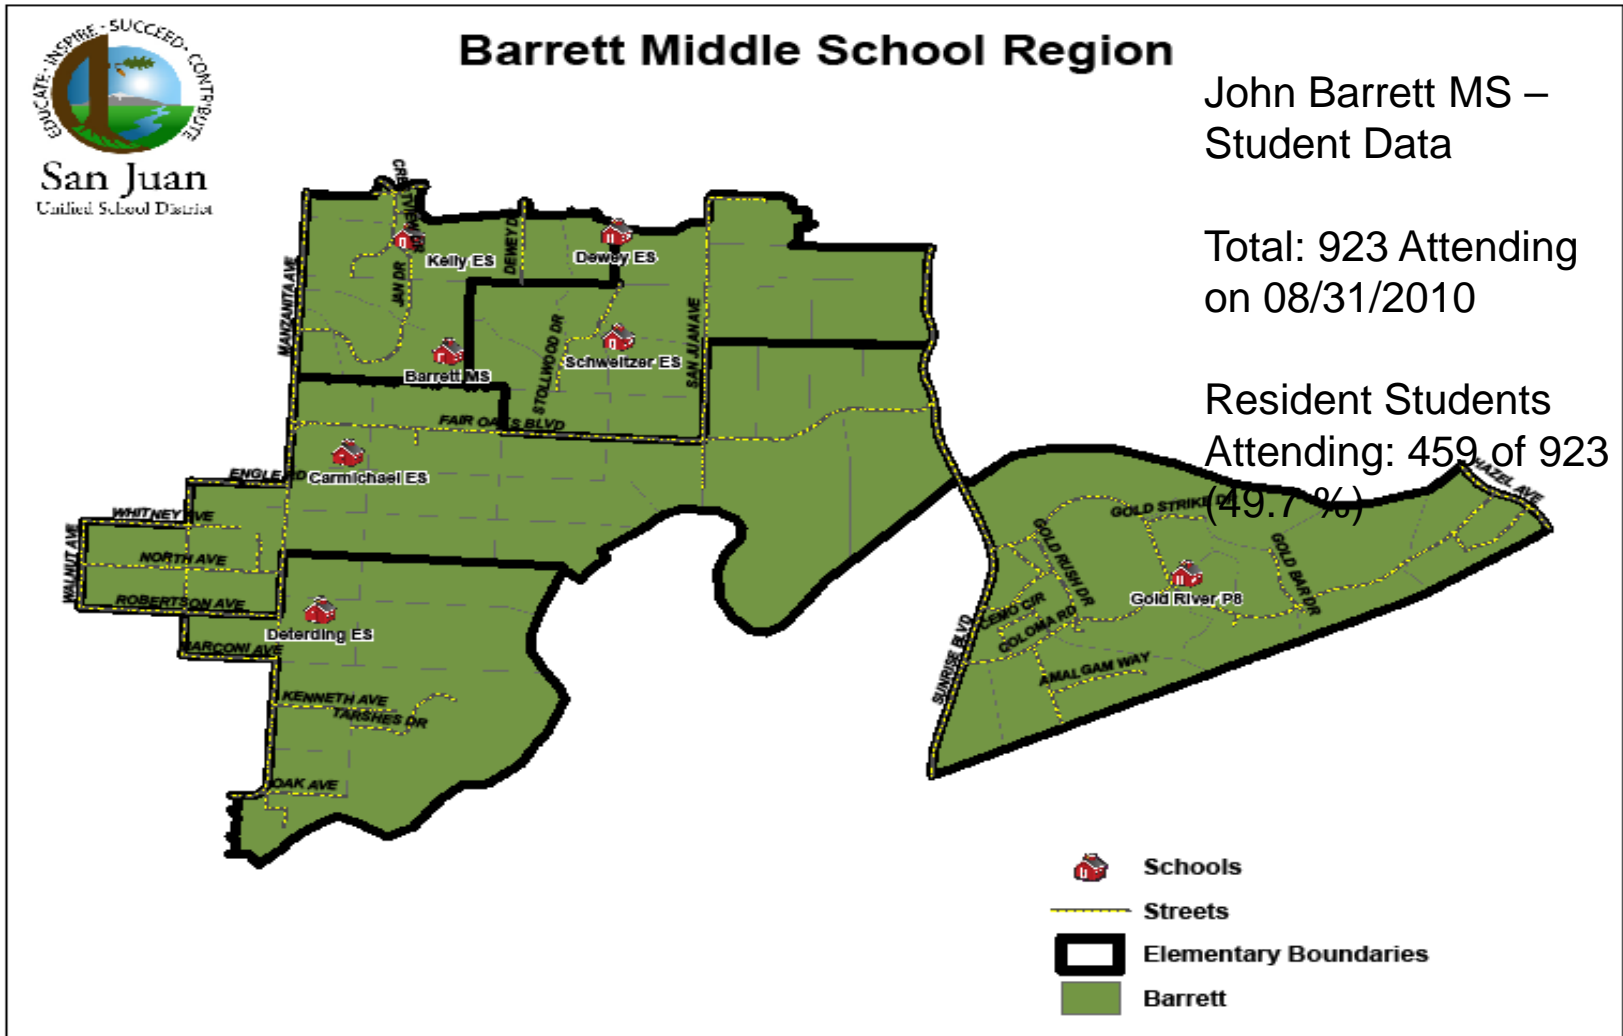

John Barrett Region – Approved Boundary

Carmichael, Deterding, Dewey, Gold River, Schweitzer and T. Kelly fully encompassed into John Barrett Region