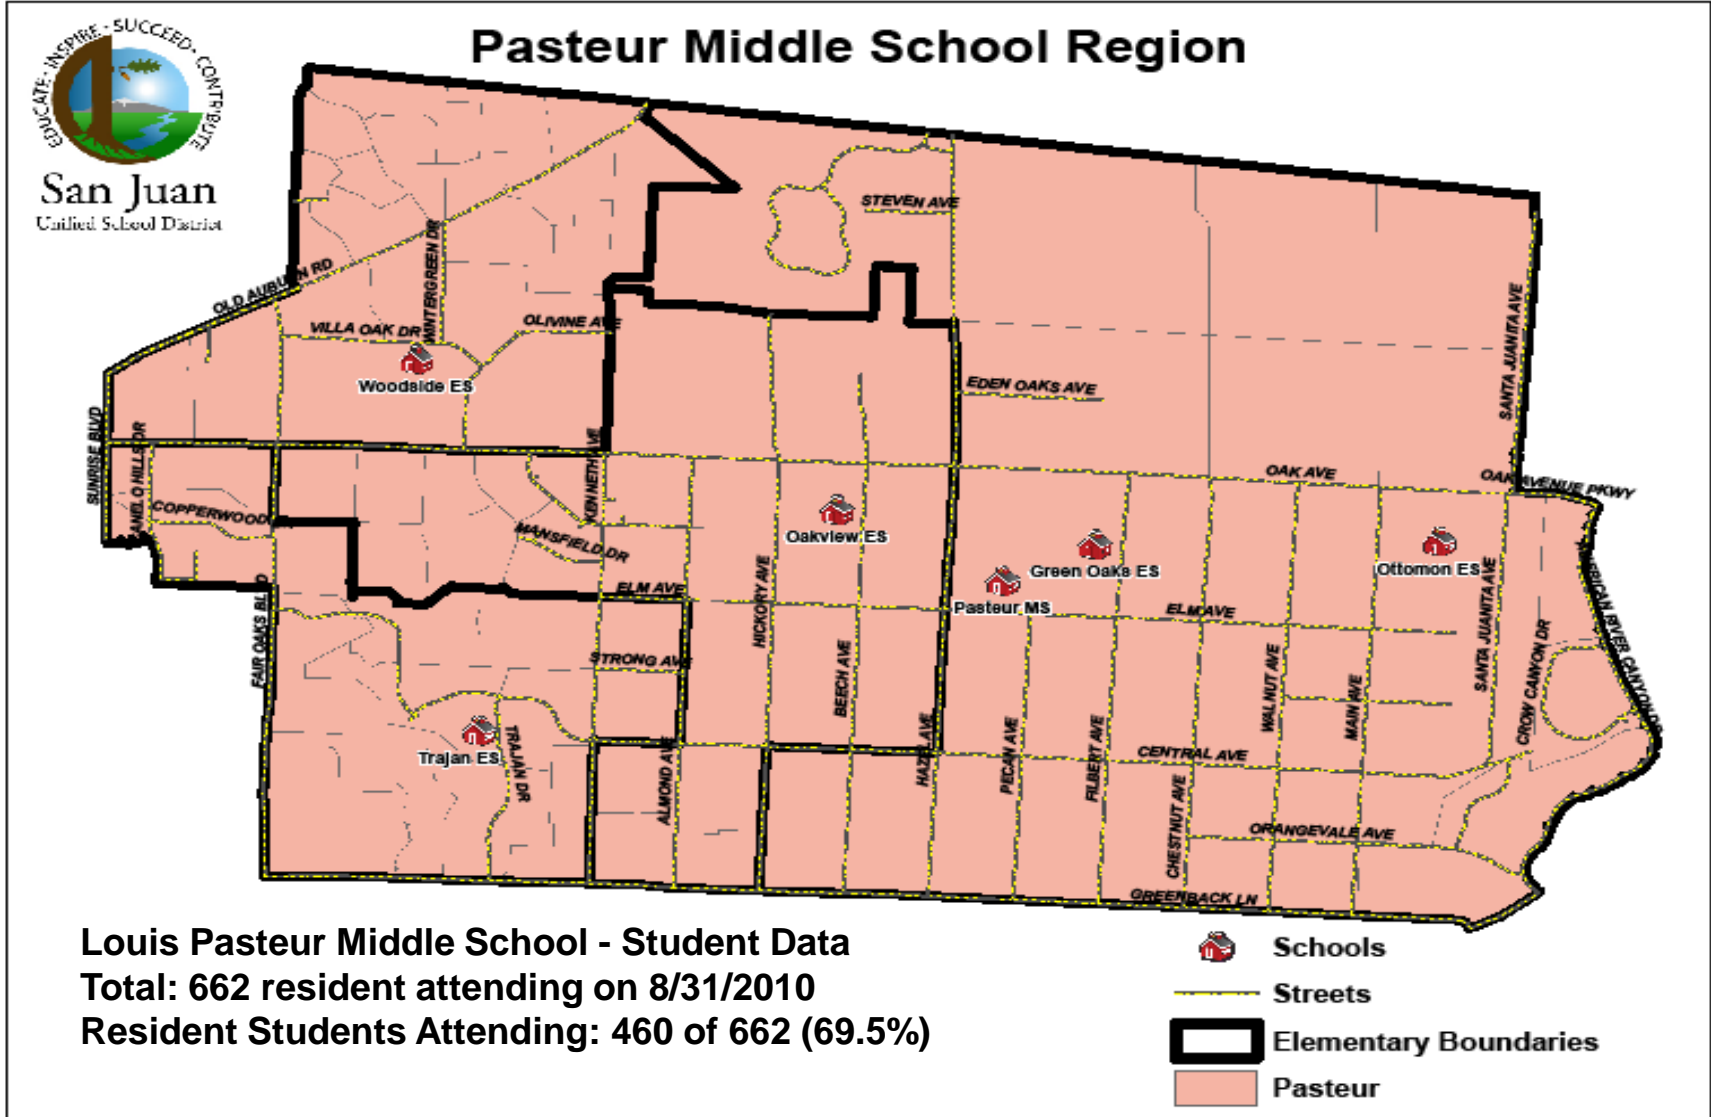

Louis Pasteur Region – Approved Boundary

Green Oaks, Oakview, Ottoman, Trajan and Woodside fully encompassed into Louis Pasteur Region