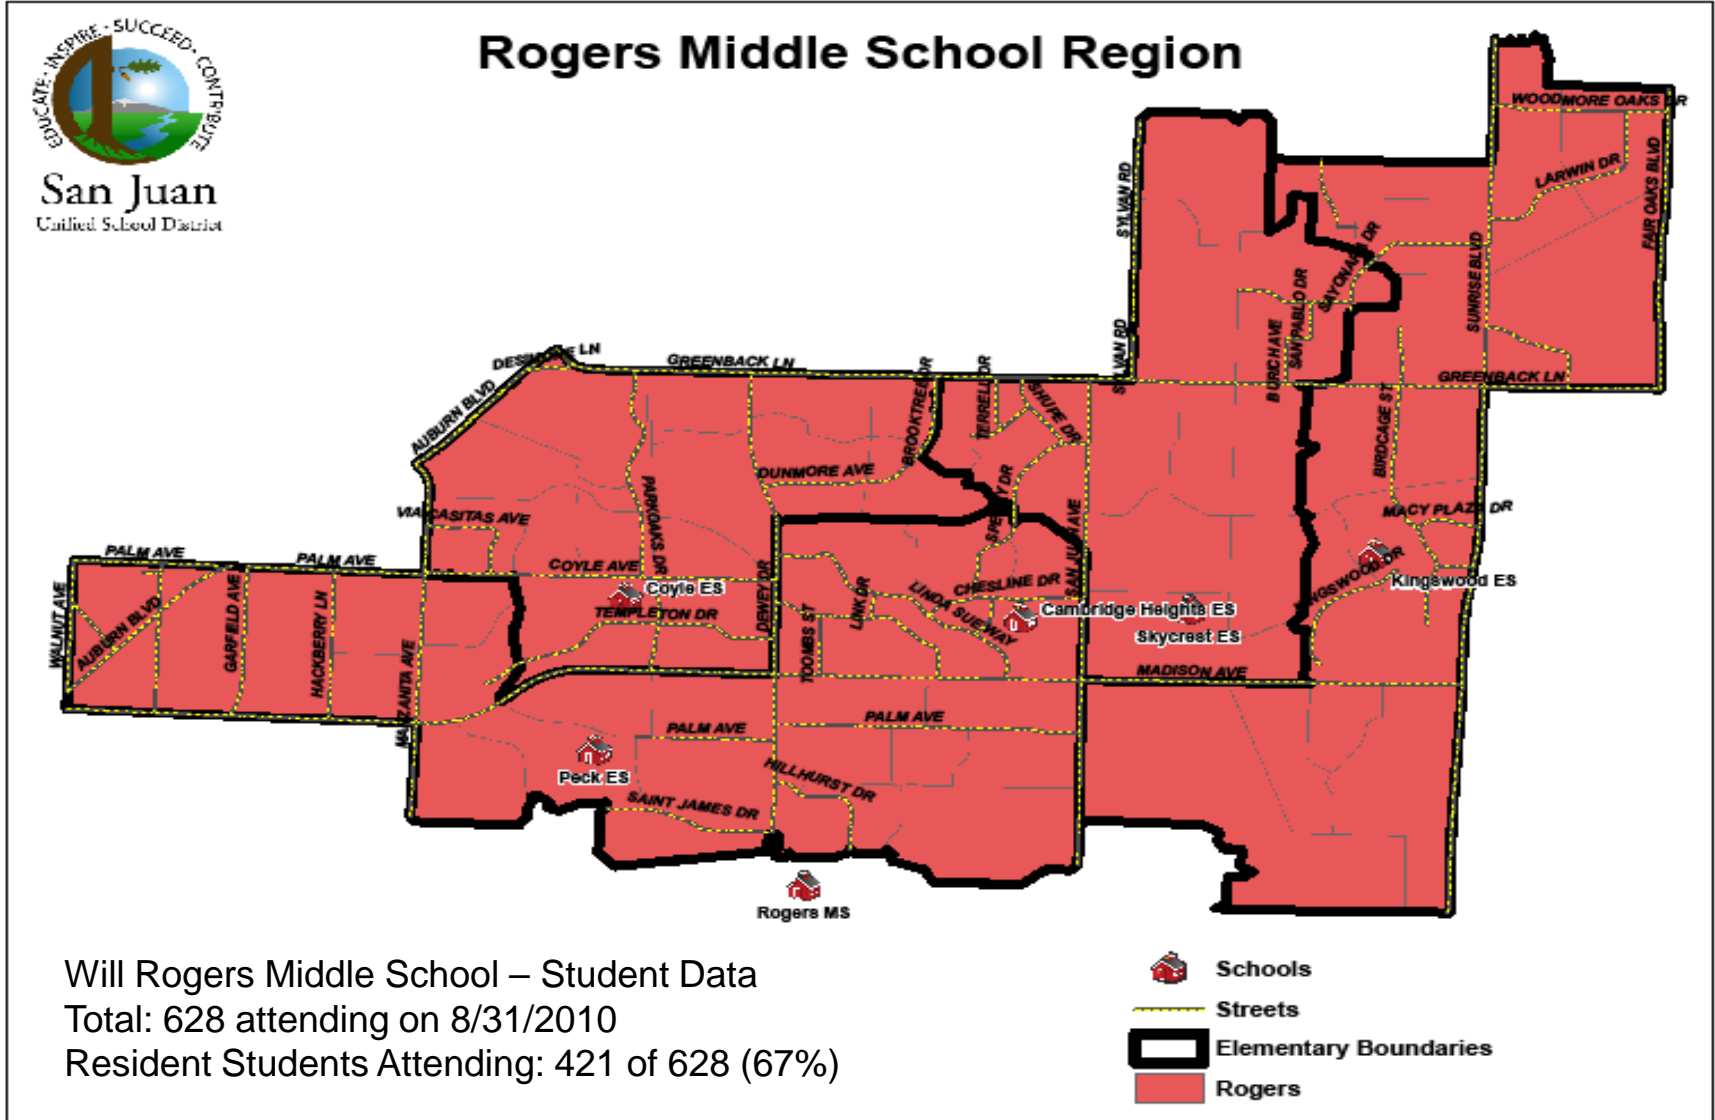

John Barrett Region – Approved Boundary

Carmichael, Deterding, Dewey, Gold River, Schweitzer and T. Kelly fully encompassed into John Barrett Region

Will Rogers Middle School Region

Site Name/Current Configuration:	Approved Changes:
Will Rogers (6-8) Cambridge Heights (K-5) Coyle Avenue (K-5) Charles Peck (K-5) Kingswood (K-8) Harry Dewey (K-6) Skycrest (K-5)	<ul style="list-style-type: none">• No configuration change
Will Rogers (6-8)	<ul style="list-style-type: none">• Adjust the middle school boundary so Charles Peck and Kingswood are full encompassed into the Will Rogers region

Will Rogers Region – Approved Boundary

Sylvan Middle School Region

Site Name/Current Configuration:	Approved Changes:
Carriage (K-6) Lichen (K-8)	<ul style="list-style-type: none"> No configuration change
Sylvan (7-8)	<ul style="list-style-type: none"> Add 6th grade program starting in August 2011 for the 2011/2012 school year
Arlington Heights (K-6) Citrus Heights (K-6) Grand Oaks (K-6) Mariposa (K-6)	<ul style="list-style-type: none"> Convert from K-6 to K-5 starting in August 2011 for the 2011/2012 school year
Sylvan (7-8)	<ul style="list-style-type: none"> Adjust the middle school boundary so Arlington Heights, Citrus Heights, and Mariposa are fully encompassed into the Sylvan region