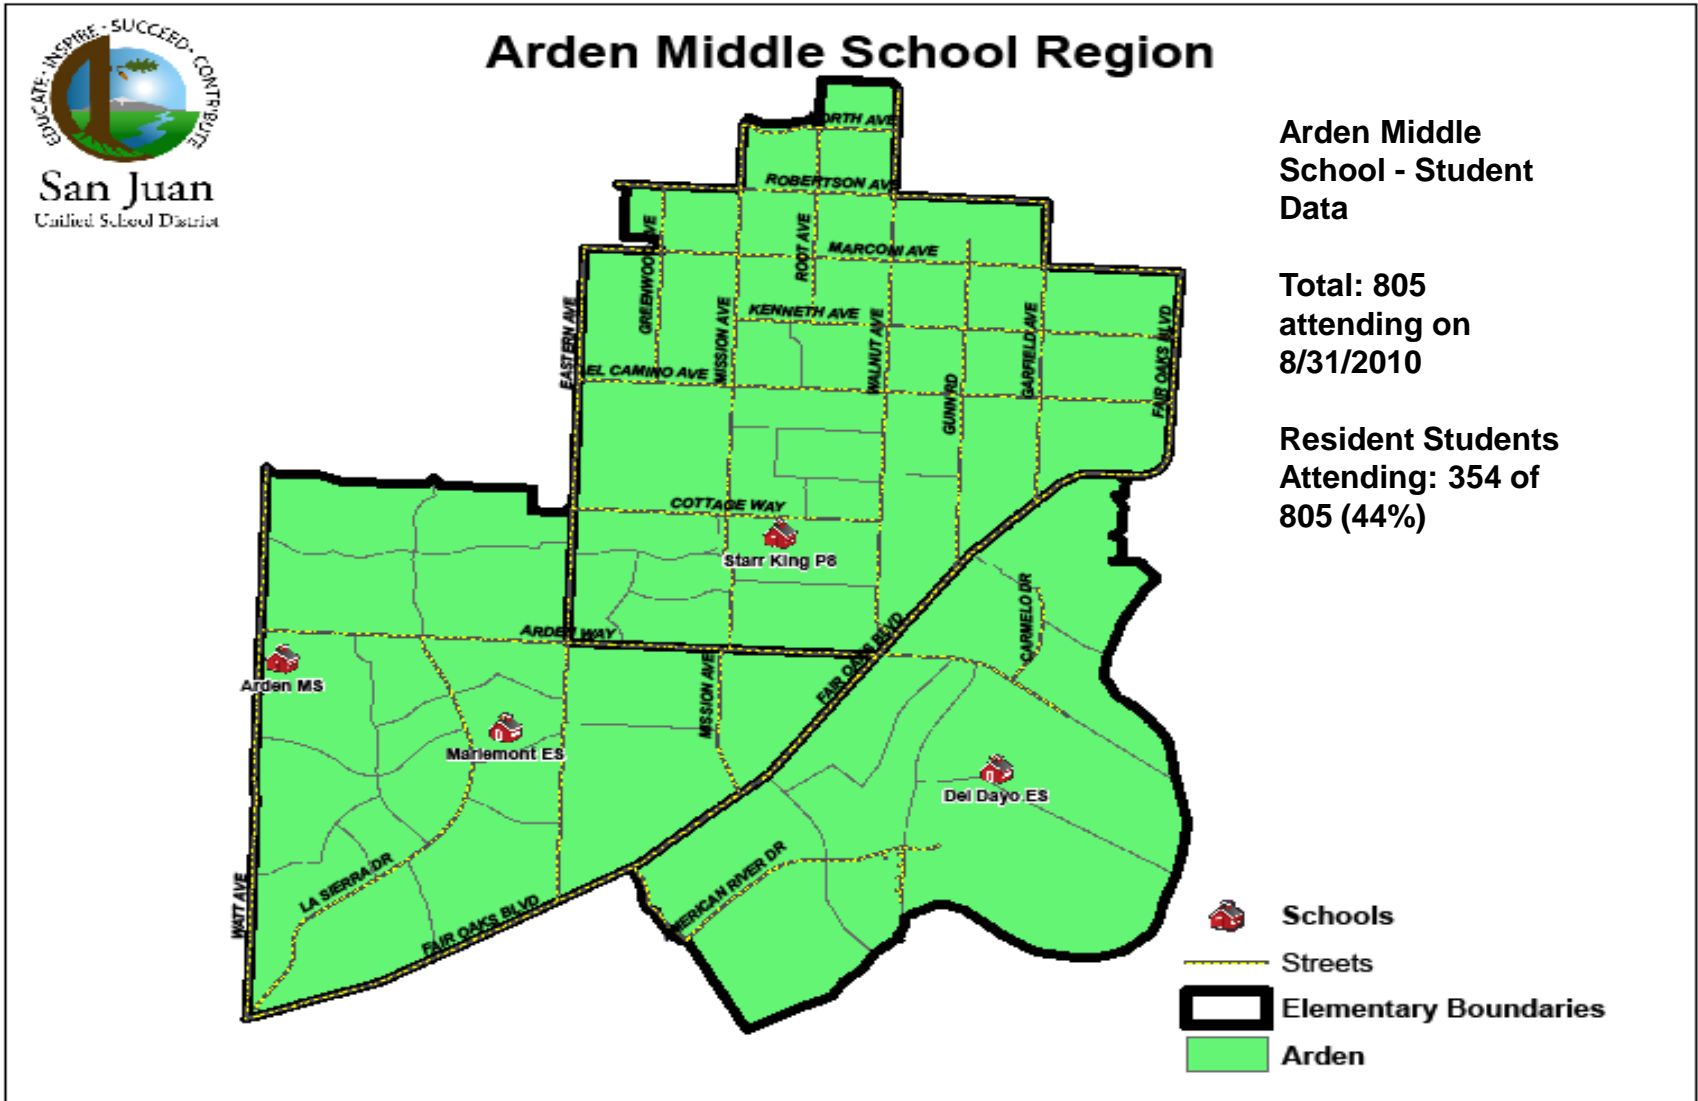

Jonas Salk Region – Approved Boundary

San Juan
Unified School District

Salk Middle School Region

Jonas Salk MS
Student Data:

Total: 444 Attending
on 08/31/2010

Resident Students
Attending: 440 of 444
(99.1%)

Dyer Kelly, Howe, Cottage, Greer, Edison and Sierra Oaks encompassed in Jonas Salk Region

Arden Middle School Region

Site Name/Current Configuration:	Approved Changes
Arden (6-8) Starr King (K-8) Del Dayo (K-6)	<ul style="list-style-type: none">• No configuration change
Mariemont (K-6)	<ul style="list-style-type: none">• Convert from K-6 to K-5 starting in August 2011 for the 2011/2012 school year
Arden (6-8)	<ul style="list-style-type: none">• Adjust the middle school boundary so Starr King is fully encompassed within the Arden region

Arden Region – Approved Boundary

Starr King, Mariemont, Del Dayo will be encompassed into Arden Region.

Winston Churchill Middle School Region

Site Name/Current Configuration:	Approved Changes:
Arcade (6-8) James Cowan (K-6) Mission (K-6) Del Paso Manor (K-6)	<ul style="list-style-type: none"><li data-bbox="966 289 1541 329">• No configuration change
Cameron Ranch (K-6) Pasadena (K-6) Whitney (K-6)	<ul style="list-style-type: none"><li data-bbox="966 522 1798 679">• Convert from K-6 to K-5 starting in August 2011 for the 2011/2012 school year
Winston Churchill (6-8)	<ul style="list-style-type: none"><li data-bbox="966 758 1792 973">• Adjust the middle school boundary so Del Paso Manor, Whitney and Pasadena are fully encompassed into the Winston Churchill region