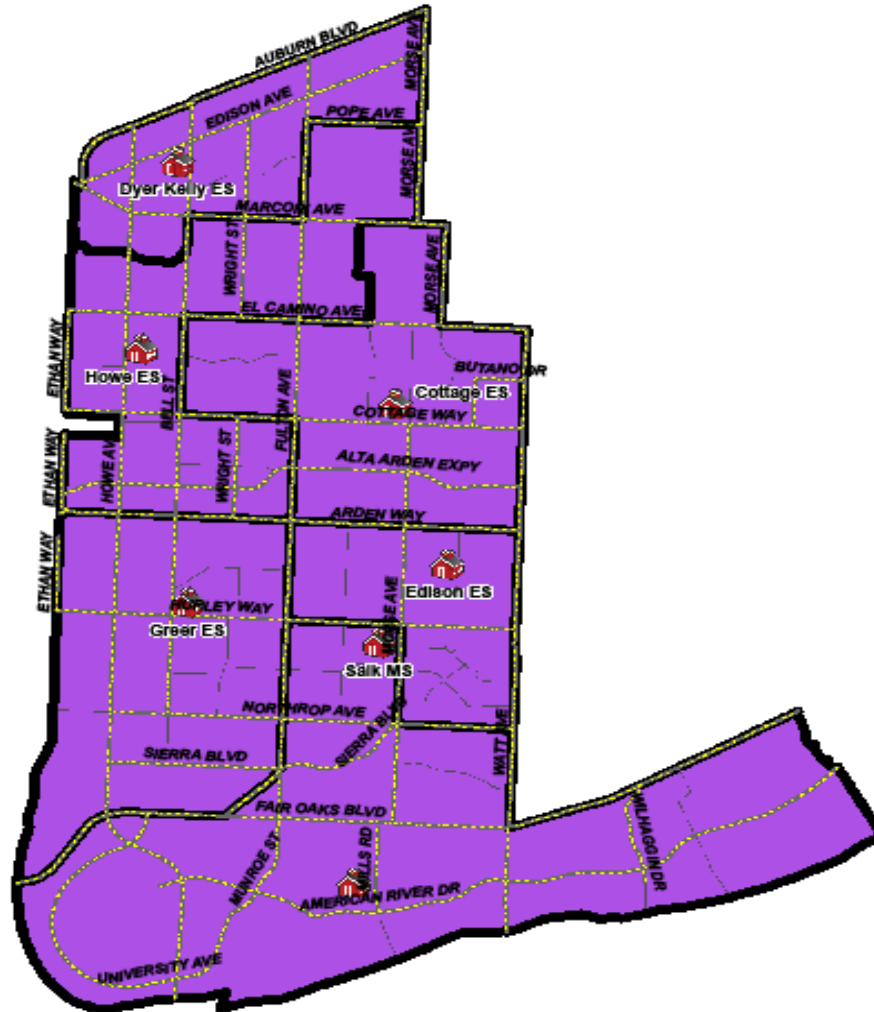

Jonas Salk Region – Approved Boundary

San Juan
Unified School District

Salk Middle School Region

Jonas Salk MS
Student Data:

Total: 444 Attending
on 08/31/2010

Resident Students
Attending: 440 of 444
(99.1%)

Dyer Kelly, Howe, Cottage, Greer, Edison and Sierra Oaks encompassed in Jonas Salk Region

Arden Middle School Region

Site Name/Current Configuration:	Approved Changes
Arden (6-8) Starr King (K-8) Del Dayo (K-6)	<ul style="list-style-type: none">• No configuration change
Mariemont (K-6)	<ul style="list-style-type: none">• Convert from K-6 to K-5 starting in August 2011 for the 2011/2012 school year
Arden (6-8)	<ul style="list-style-type: none">• Adjust the middle school boundary so Starr King is fully encompassed within the Arden region

Arden Region – Approved Boundary

Starr King, Mariemont, Del Dayo will be encompassed into Arden Region.

Winston Churchill Middle School Region

Site Name/Current Configuration:	Approved Changes:
Arcade (6-8) James Cowan (K-6) Mission (K-6) Del Paso Manor (K-6)	<ul style="list-style-type: none"><li data-bbox="966 289 1541 329">• No configuration change
Cameron Ranch (K-6) Pasadena (K-6) Whitney (K-6)	<ul style="list-style-type: none"><li data-bbox="966 522 1798 679">• Convert from K-6 to K-5 starting in August 2011 for the 2011/2012 school year
Winston Churchill (6-8)	<ul style="list-style-type: none"><li data-bbox="966 758 1792 973">• Adjust the middle school boundary so Del Paso Manor, Whitney and Pasadena are fully encompassed into the Winston Churchill region

Winston Churchill region – Approved Boundary

Cameron Ranch, Cowan, Del Paso Manor, Pasadena and Whitney fully encompassed into Churchill region. Arcade has no boundary but is in same geographical area

John Barrett Middle School Region