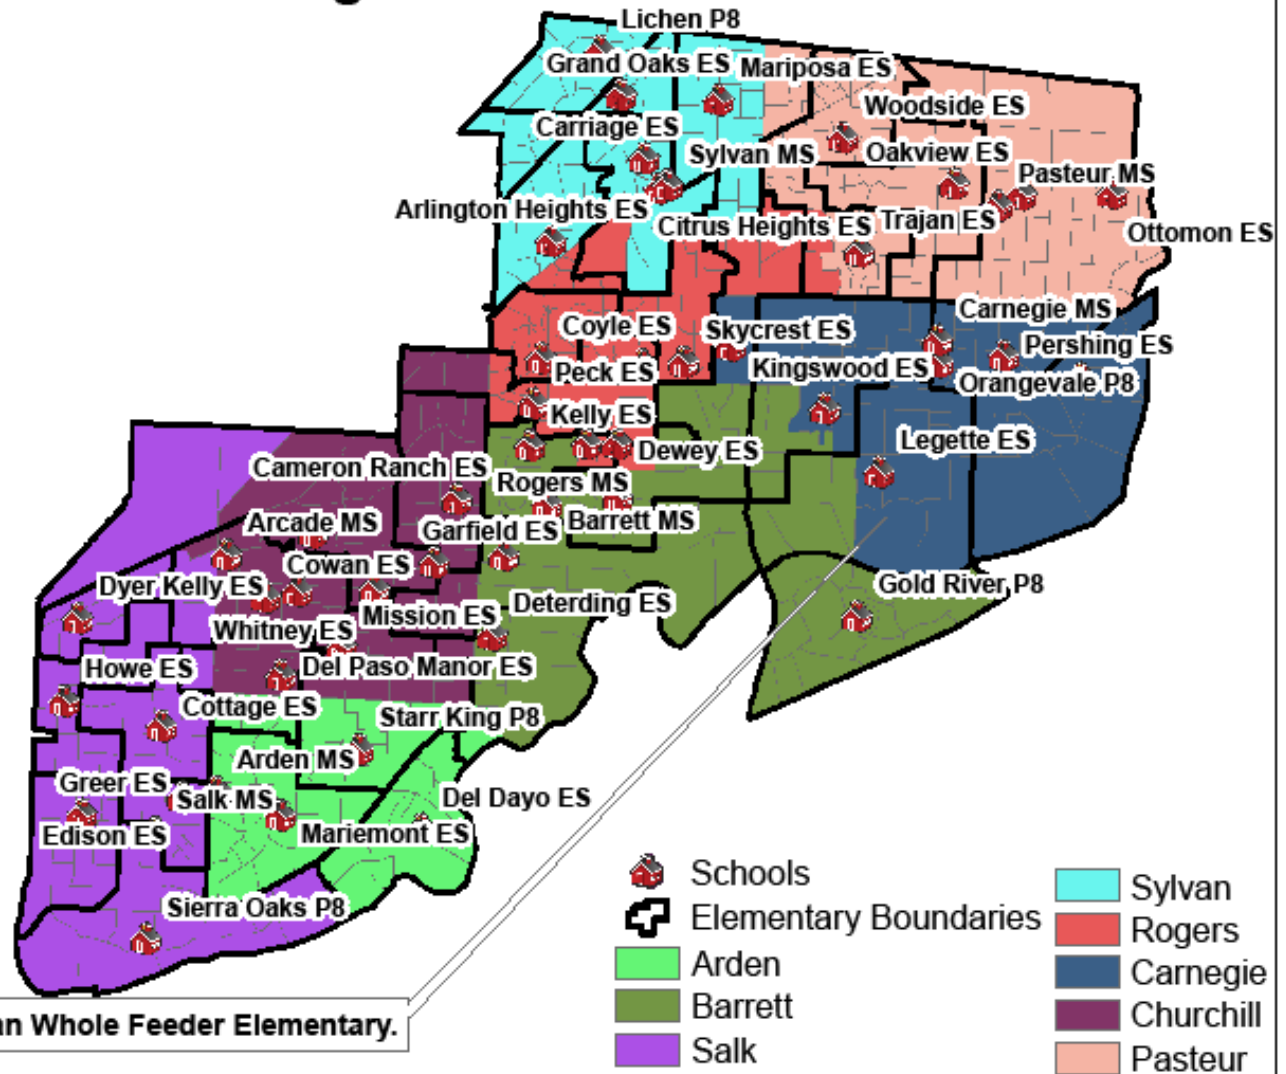

Winston Churchill region – Approved Boundary

Cameron Ranch, Cowan, Del Paso Manor, Pasadena and Whitney fully encompassed into Churchill region. Arcade has no boundary but is in same geographical area

John Barrett Middle School Region

Louis Pasteur Region – Approved Boundary

Green Oaks, Oakview, Ottoman, Trajan and Woodside fully encompassed into Louis Pasteur Region

San Juan
Unified School District

Middle School Regions

Sample of a Less Than Whole Feeder Elementary.