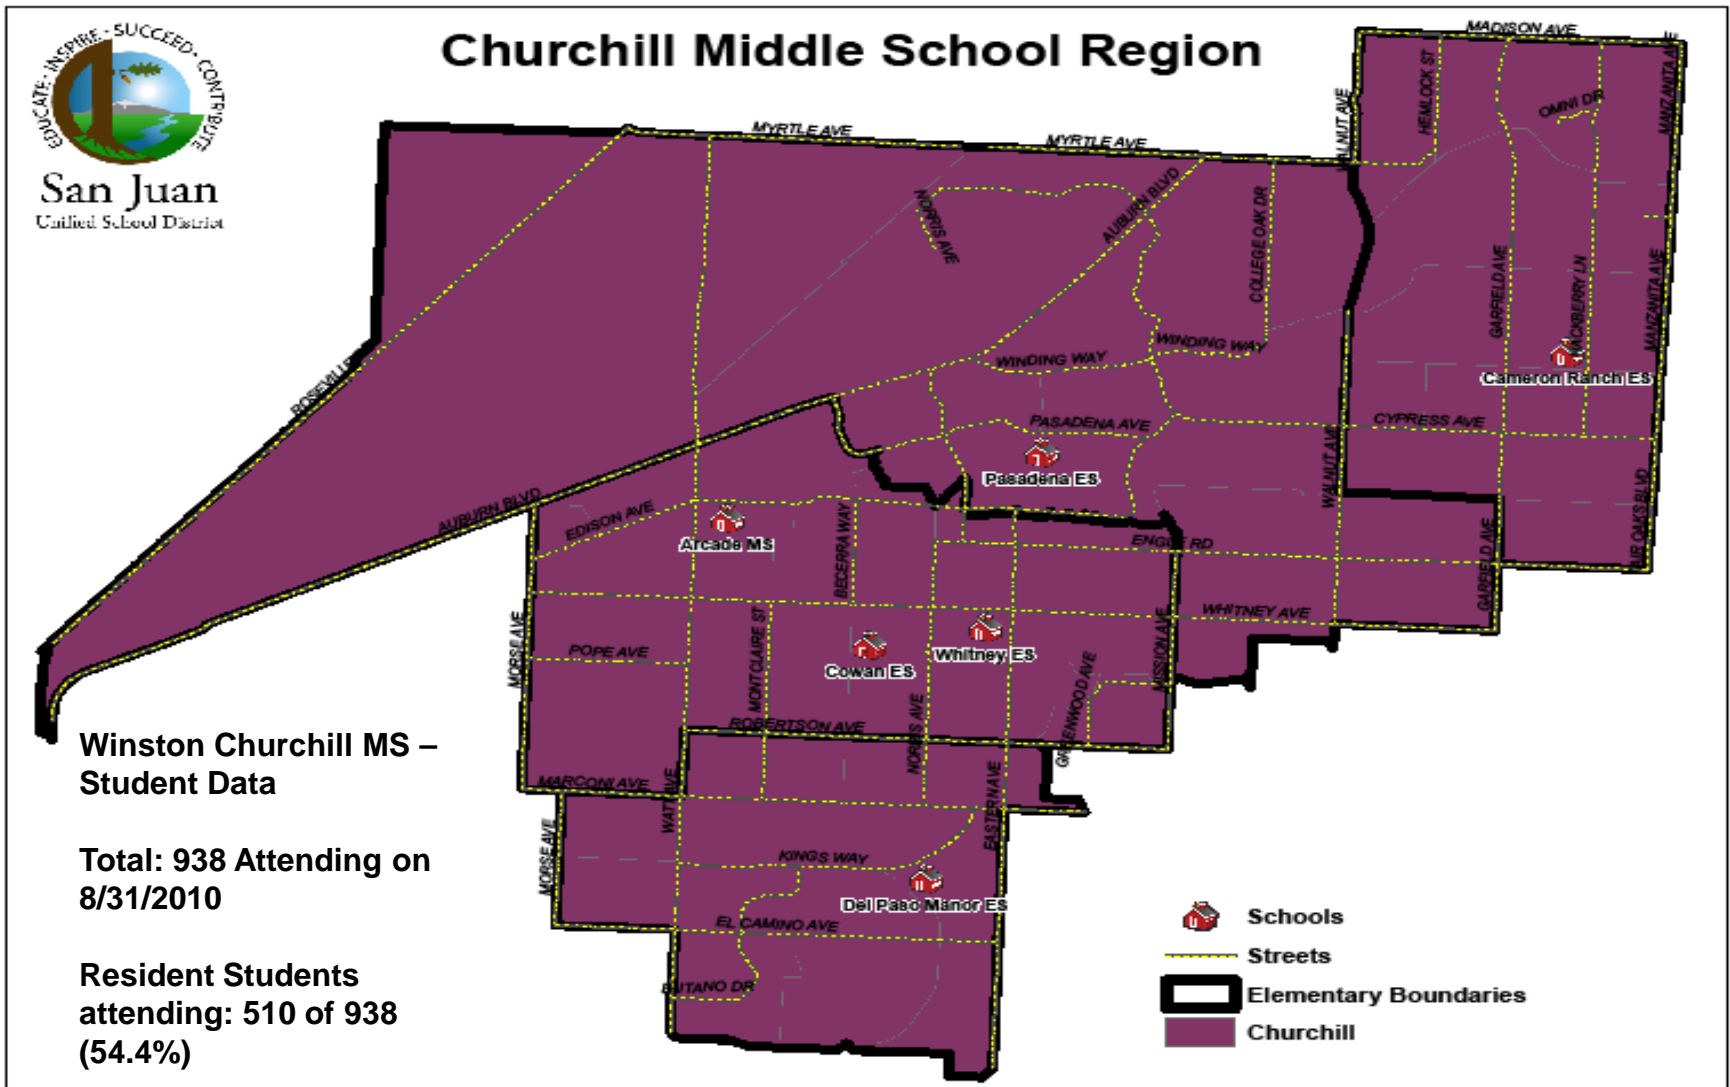

Dyer Kelly, Howe, Cottage, Greer, Edison and Sierra Oaks encompassed in Jonas Salk Region

Arden Middle School Region

Site Name/Current Configuration:	Approved Changes
Arden (6-8) Starr King (K-8) Del Dayo (K-6)	<ul style="list-style-type: none">• No configuration change
Mariemont (K-6)	<ul style="list-style-type: none">• Convert from K-6 to K-5 starting in August 2011 for the 2011/2012 school year
Arden (6-8)	<ul style="list-style-type: none">• Adjust the middle school boundary so Starr King is fully encompassed within the Arden region

Arden Region – Approved Boundary

Starr King, Mariemont, Del Dayo will be encompassed into Arden Region.

Winston Churchill Middle School Region

Site Name/Current Configuration:	Approved Changes:
Arcade (6-8) James Cowan (K-6) Mission (K-6) Del Paso Manor (K-6)	<ul style="list-style-type: none"><li data-bbox="966 289 1541 329">• No configuration change
Cameron Ranch (K-6) Pasadena (K-6) Whitney (K-6)	<ul style="list-style-type: none"><li data-bbox="966 522 1798 679">• Convert from K-6 to K-5 starting in August 2011 for the 2011/2012 school year
Winston Churchill (6-8)	<ul style="list-style-type: none"><li data-bbox="966 758 1792 973">• Adjust the middle school boundary so Del Paso Manor, Whitney and Pasadena are fully encompassed into the Winston Churchill region

Winston Churchill region – Approved Boundary

Cameron Ranch, Cowan, Del Paso Manor, Pasadena and Whitney fully encompassed into Churchill region. Arcade has no boundary but is in same geographical area

John Barrett Middle School Region