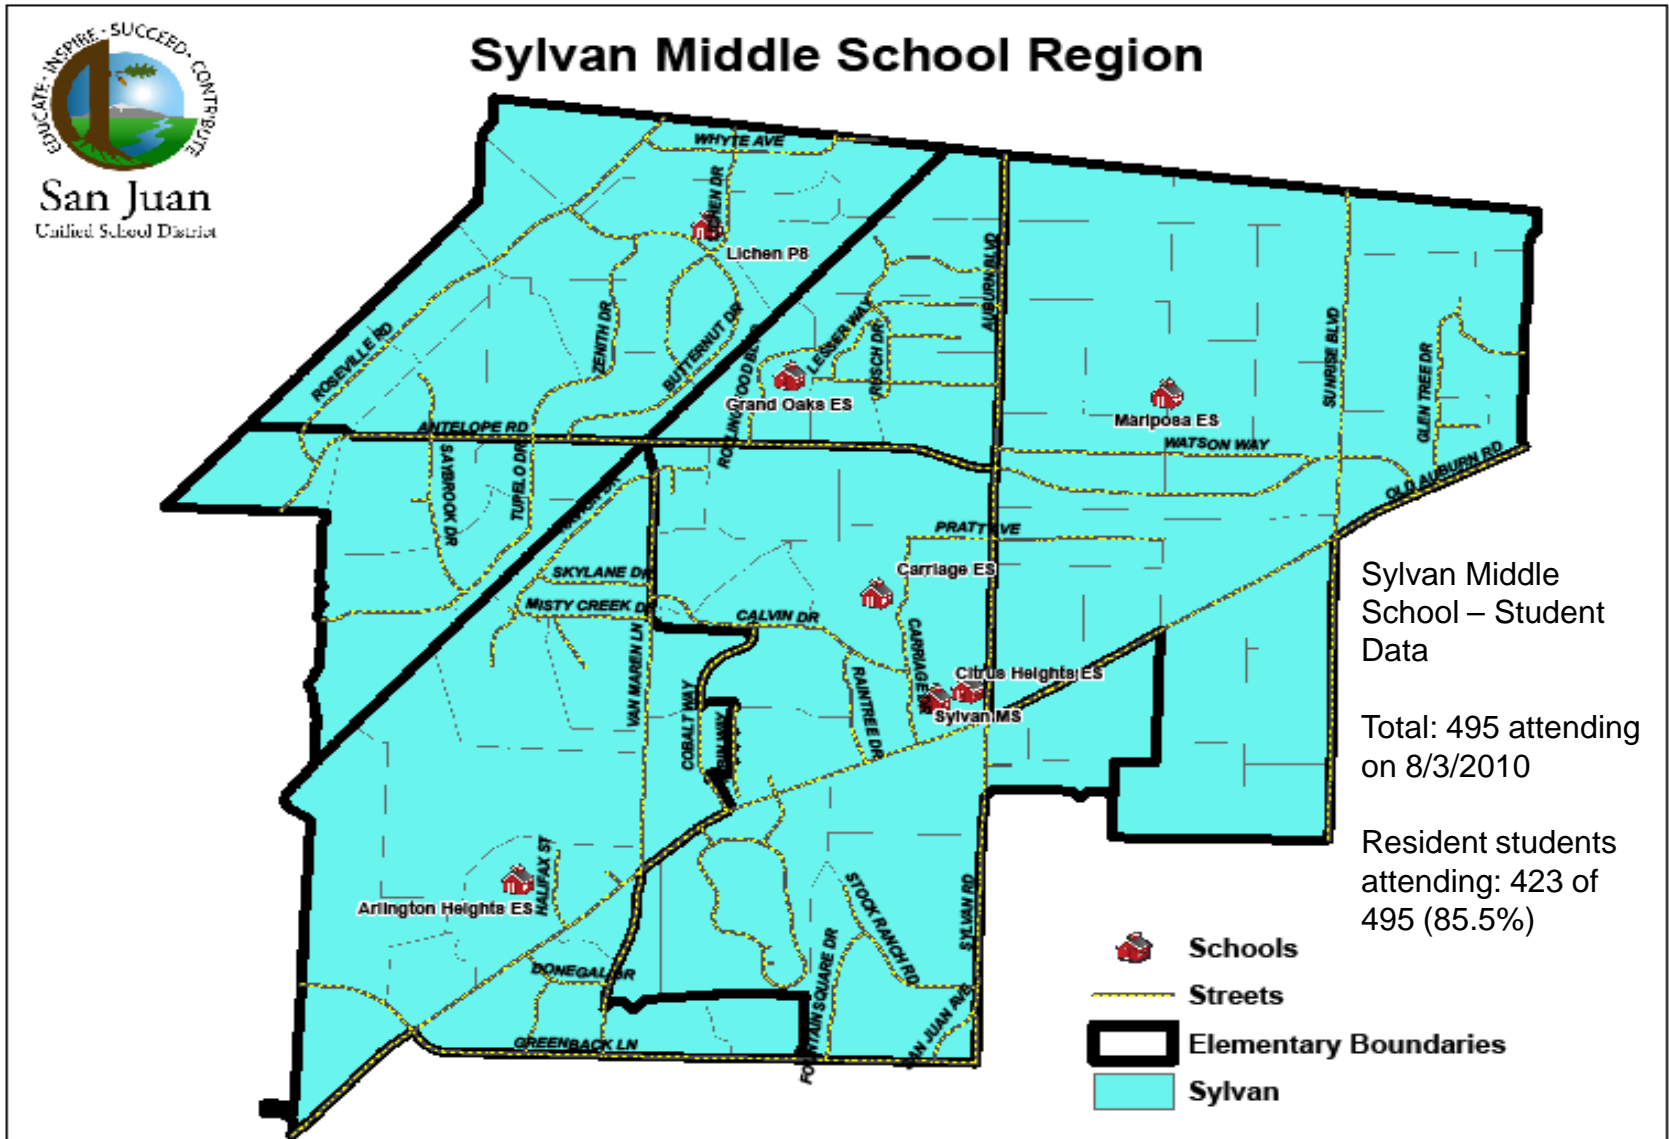

Sylvan Region – Approved Boundary