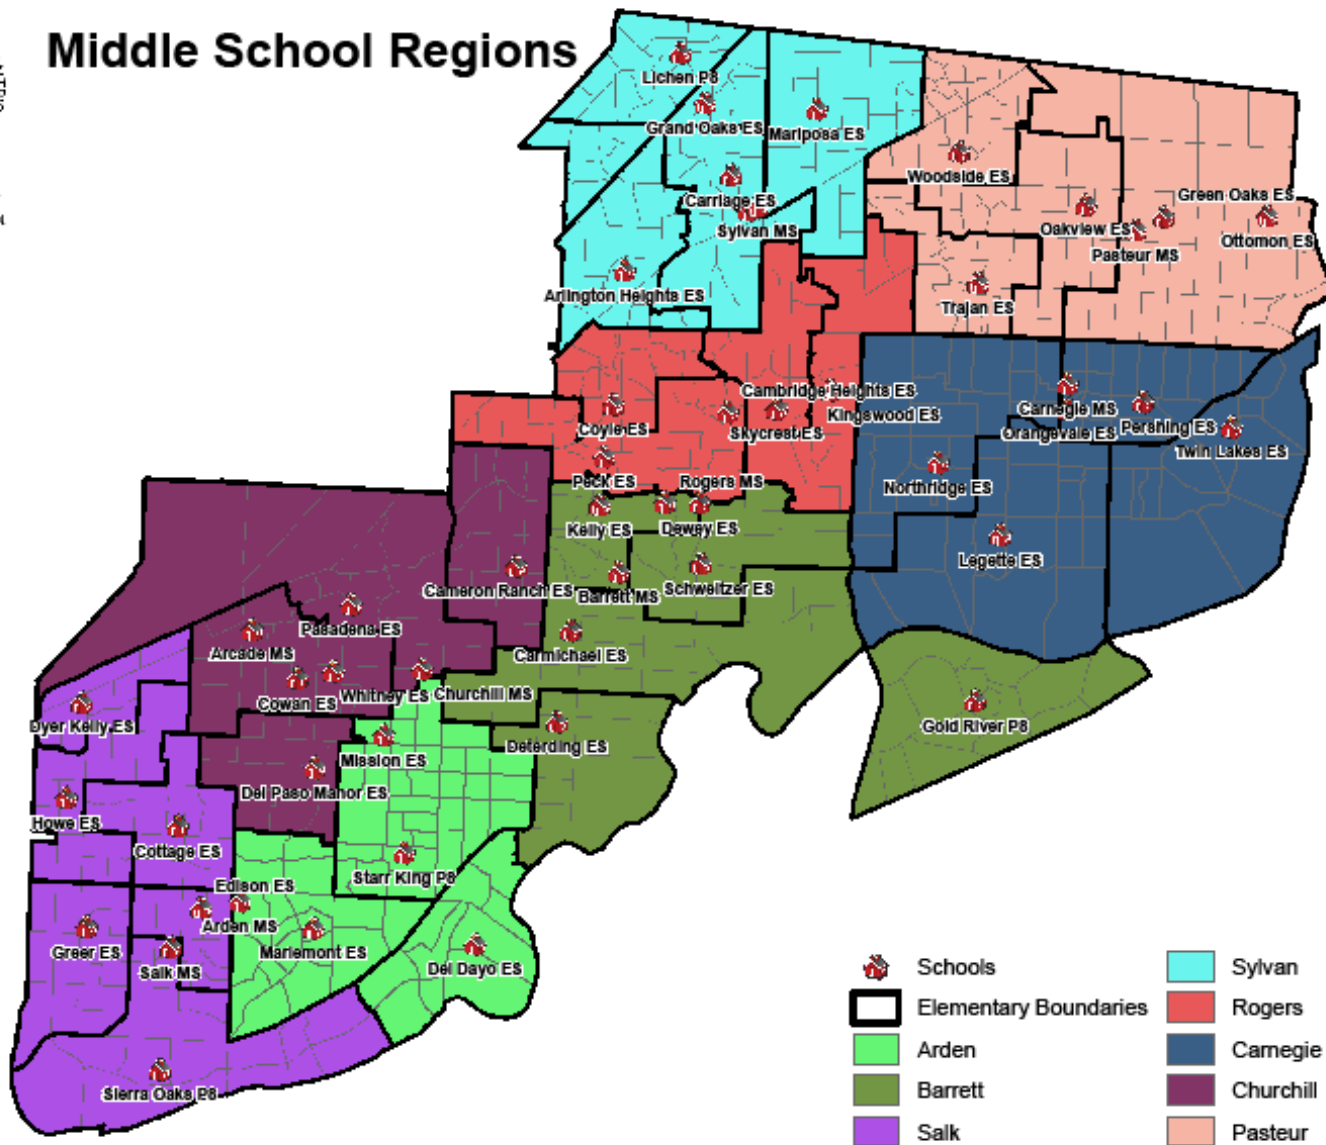

Arden Region – Approved Boundary

Starr King, Mariemont, Del Dayo will be encompassed into Arden Region.

Winston Churchill Middle School Region

Site Name/Current Configuration:	Approved Changes:
Arcade (6-8) James Cowan (K-6) Mission (K-6) Del Paso Manor (K-6)	<ul style="list-style-type: none"><li data-bbox="966 289 1541 329">• No configuration change
Cameron Ranch (K-6) Pasadena (K-6) Whitney (K-6)	<ul style="list-style-type: none"><li data-bbox="966 522 1798 679">• Convert from K-6 to K-5 starting in August 2011 for the 2011/2012 school year
Winston Churchill (6-8)	<ul style="list-style-type: none"><li data-bbox="966 758 1792 973">• Adjust the middle school boundary so Del Paso Manor, Whitney and Pasadena are fully encompassed into the Winston Churchill region

Winston Churchill region – Approved Boundary

Cameron Ranch, Cowan, Del Paso Manor, Pasadena and Whitney fully encompassed into Churchill region. Arcade has no boundary but is in same geographical area

John Barrett Middle School Region

Louis Pasteur Region – Approved Boundary

Green Oaks, Oakview, Ottoman, Trajan and Woodside fully encompassed into Louis Pasteur Region

San Juan
Unified School District

Middle School Regions

Sample of a Less Than Whole Feeder Elementary.

OLD (2010/11 and prior) MS Boundaries

San Juan
Unified School District

Middle School Regions

NEW (2011/12 and later) MS Boundaries