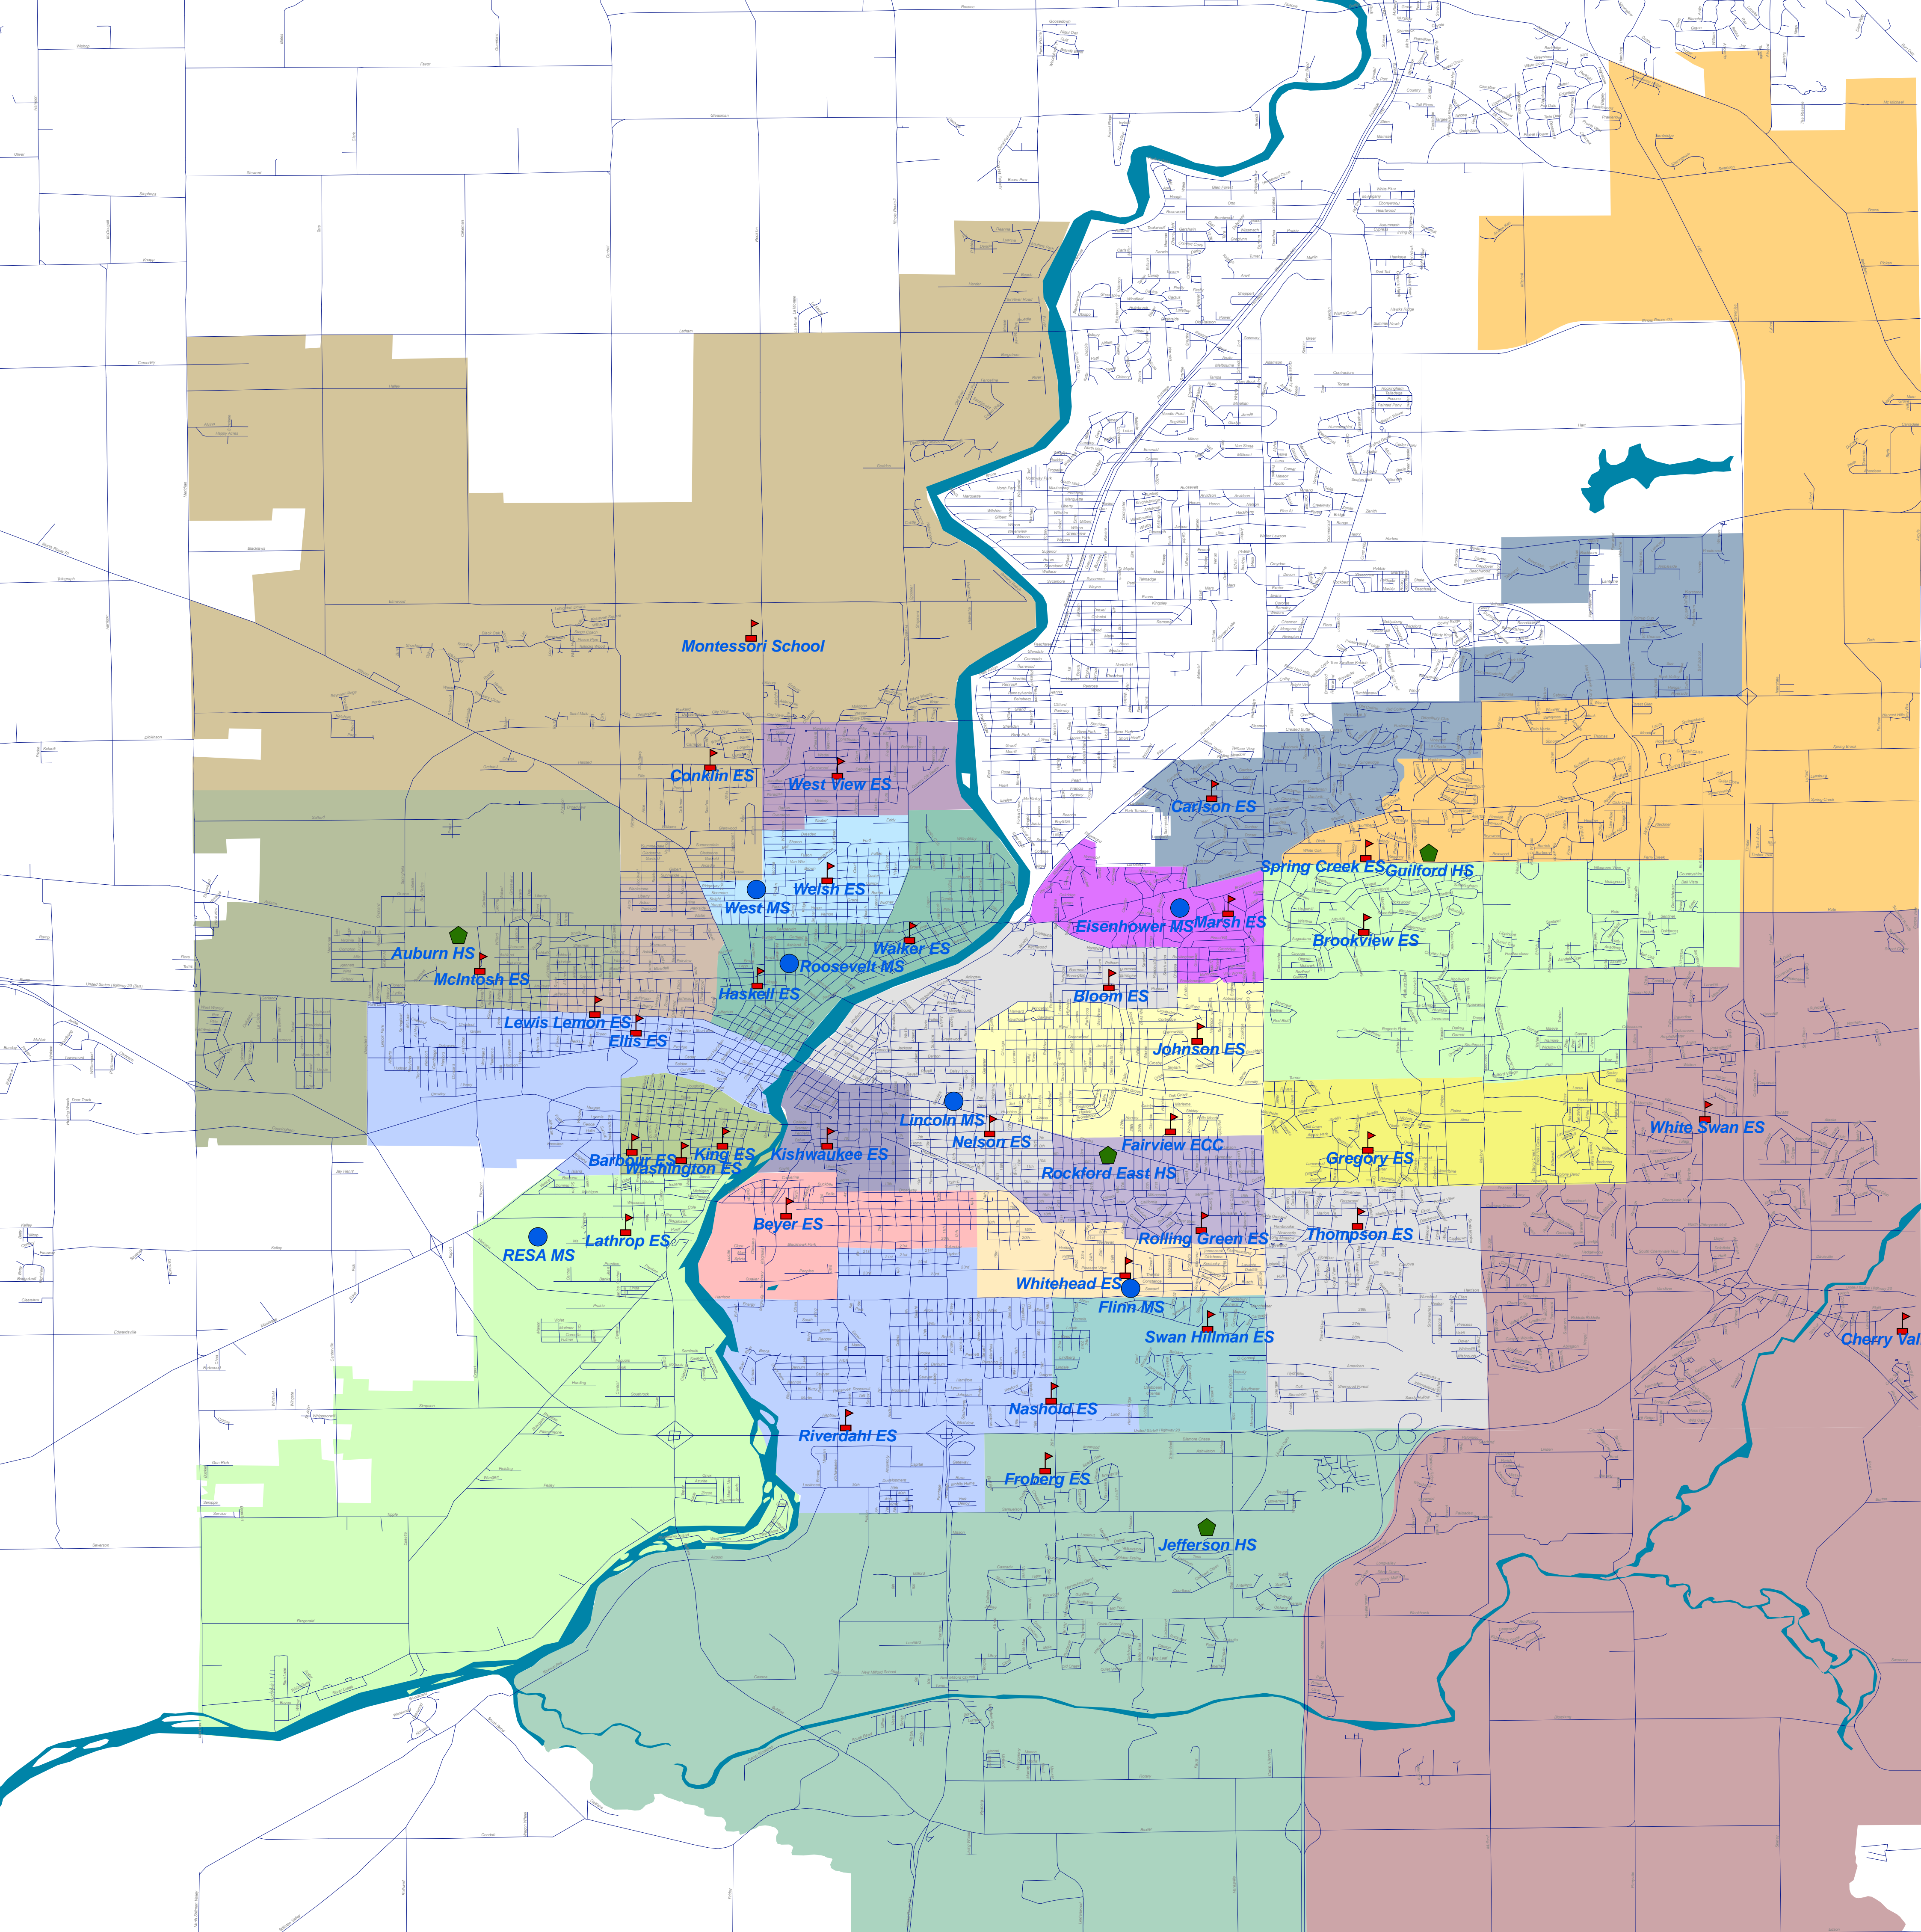

Rockford School District 205 Elementary School Zones - 3/29/11

Legend

schools

LEVEL

-  ECC
-  ES
-  MS
-  HS

-  Roads
-  Rivers

School Zones

ZD

-  Beyer
-  Bloom
-  Brookview
-  Carlson
-  Conklin
-  Ellis
-  Gregory
-  Hillman
-  Johnson
-  King
-  Kishwaukee
-  Lathrop
-  Lewis Lemon
-  Marsh
-  McIntosh
-  Nashold / Riverdahl
-  Nelson
-  New Milford / Froberg
-  Rolling Green
-  Spring Creek
-  Thompson
-  Walker
-  Welsh
-  West View
-  White Swan / Cherry Vly
-  Whitehead