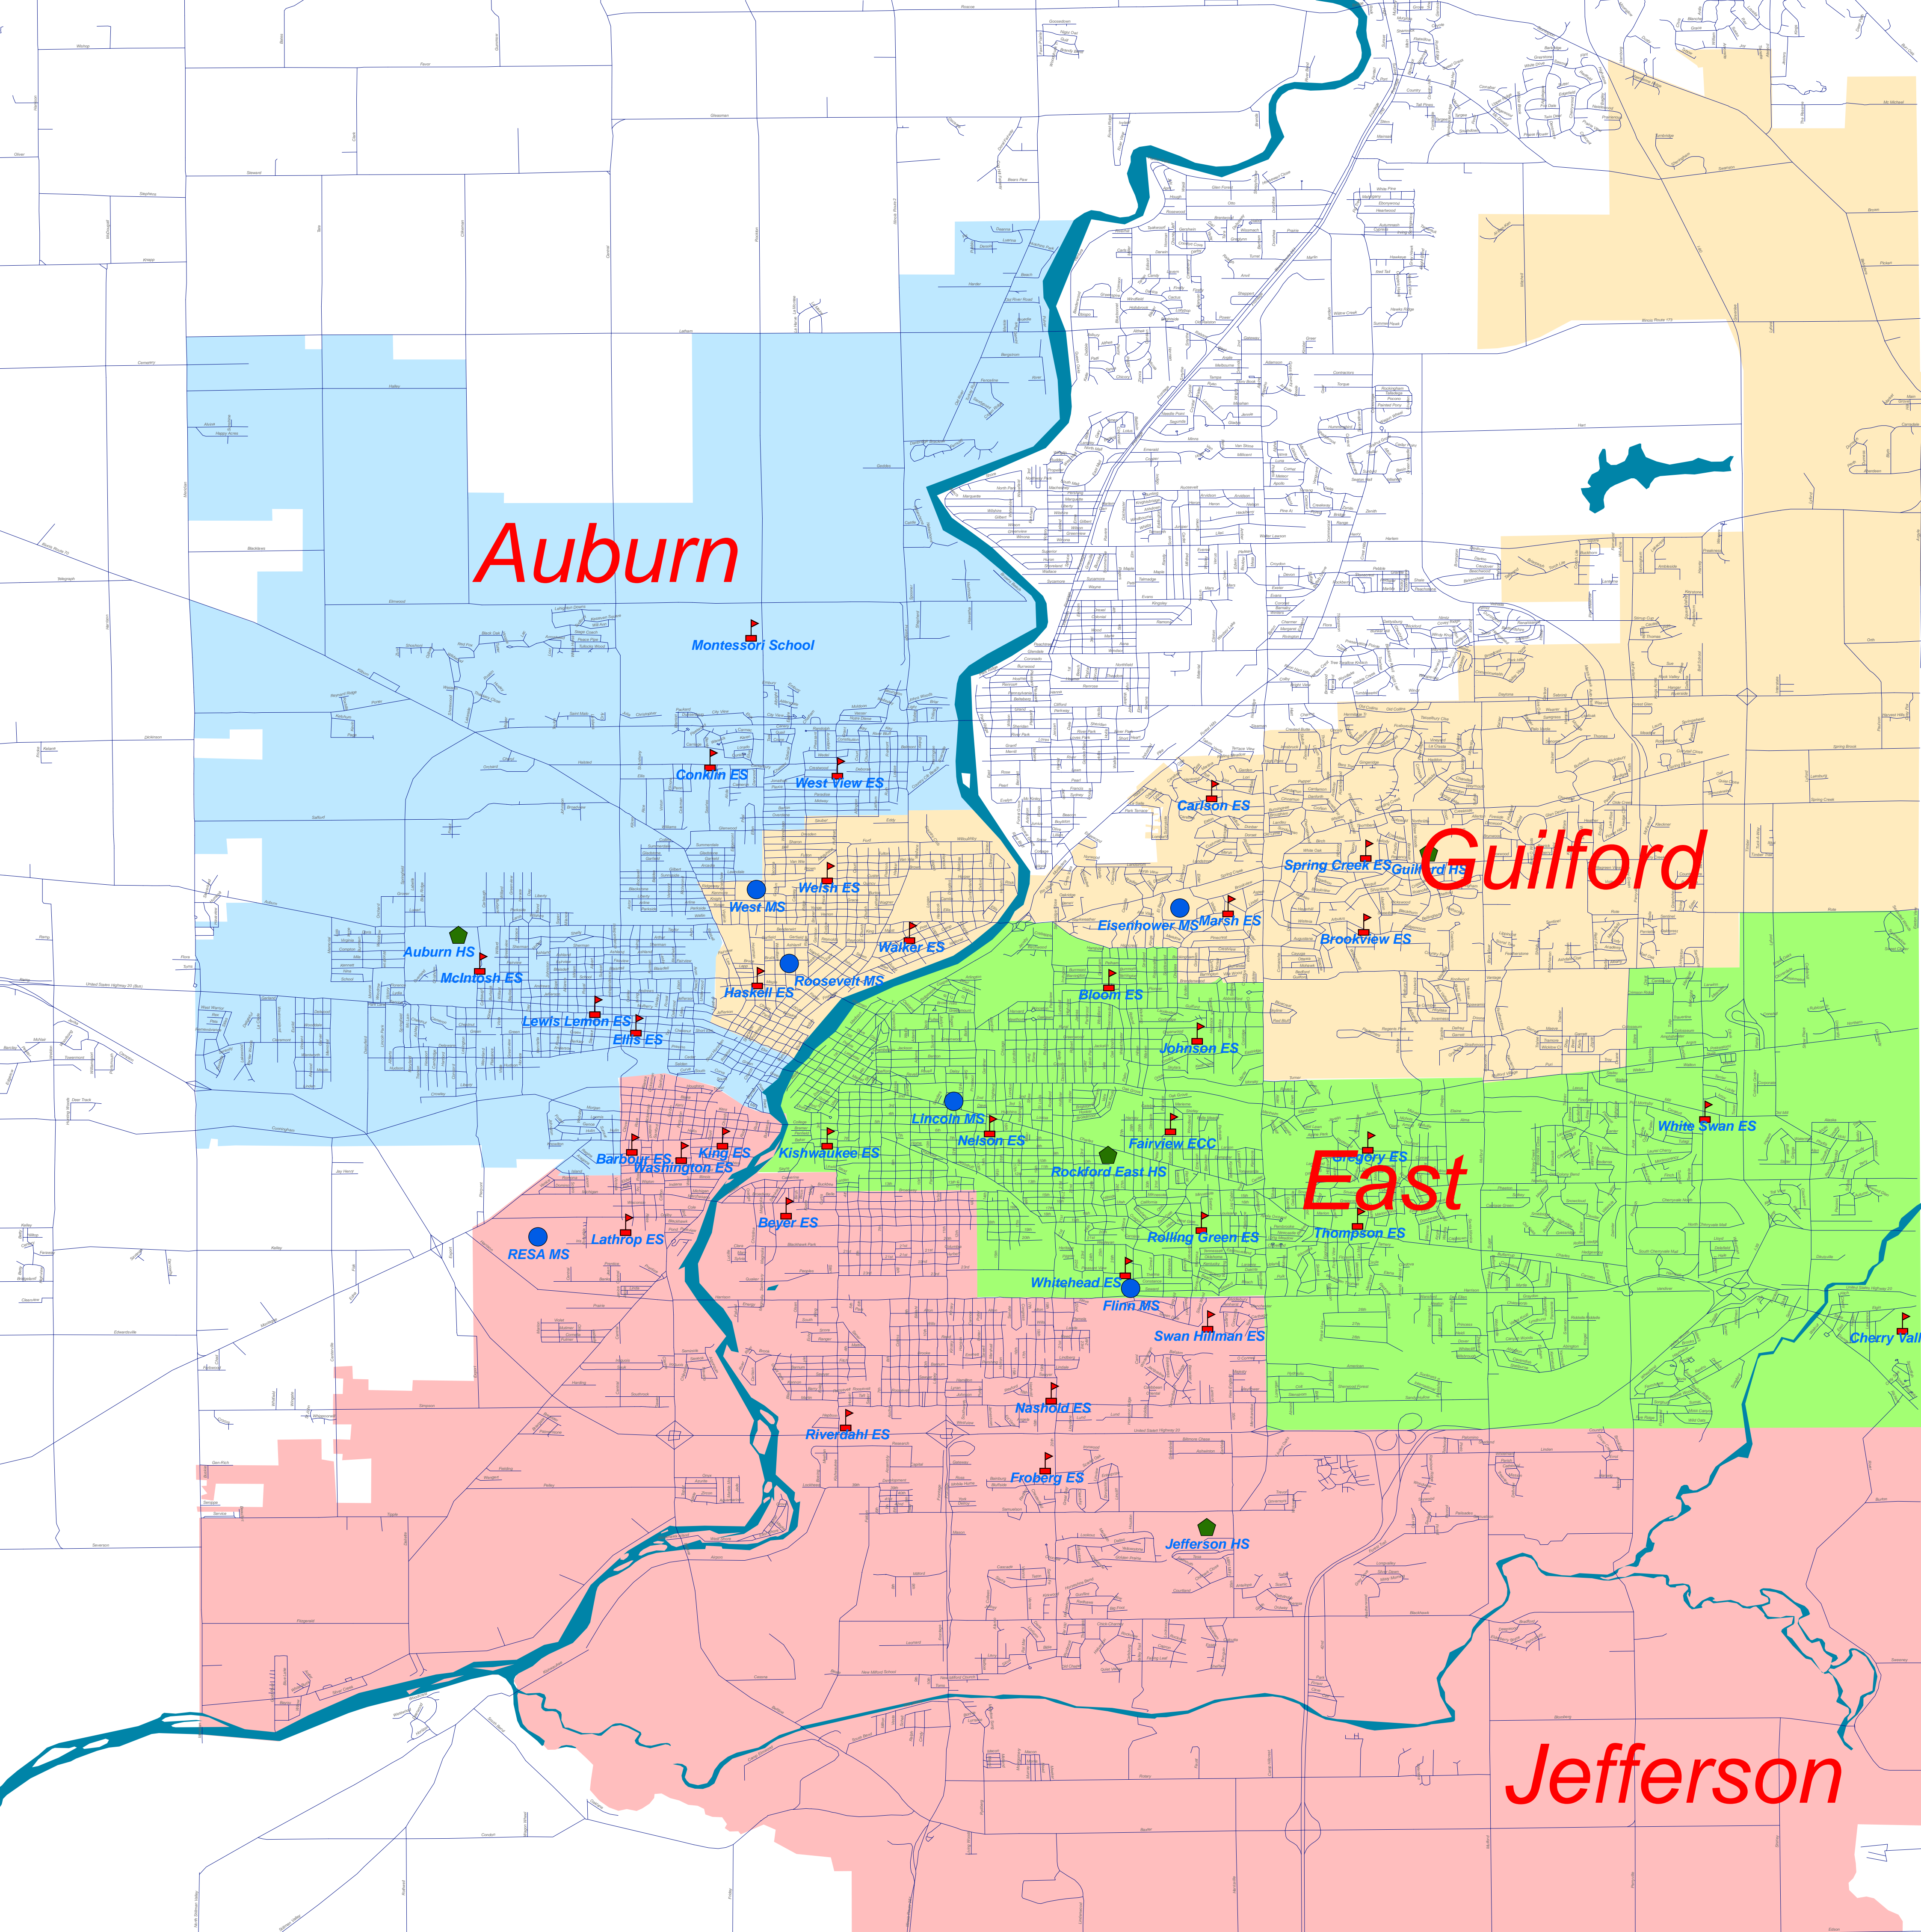

Rockford School District 205 High School Zones - 3/29/11

Legend

schools

LEVEL

-  ECC
-  ES
-  HS
-  MS

 Roads

 Rivers

High School Zones

NAME

-  Auburn
-  East
-  Guilford
-  Jefferson