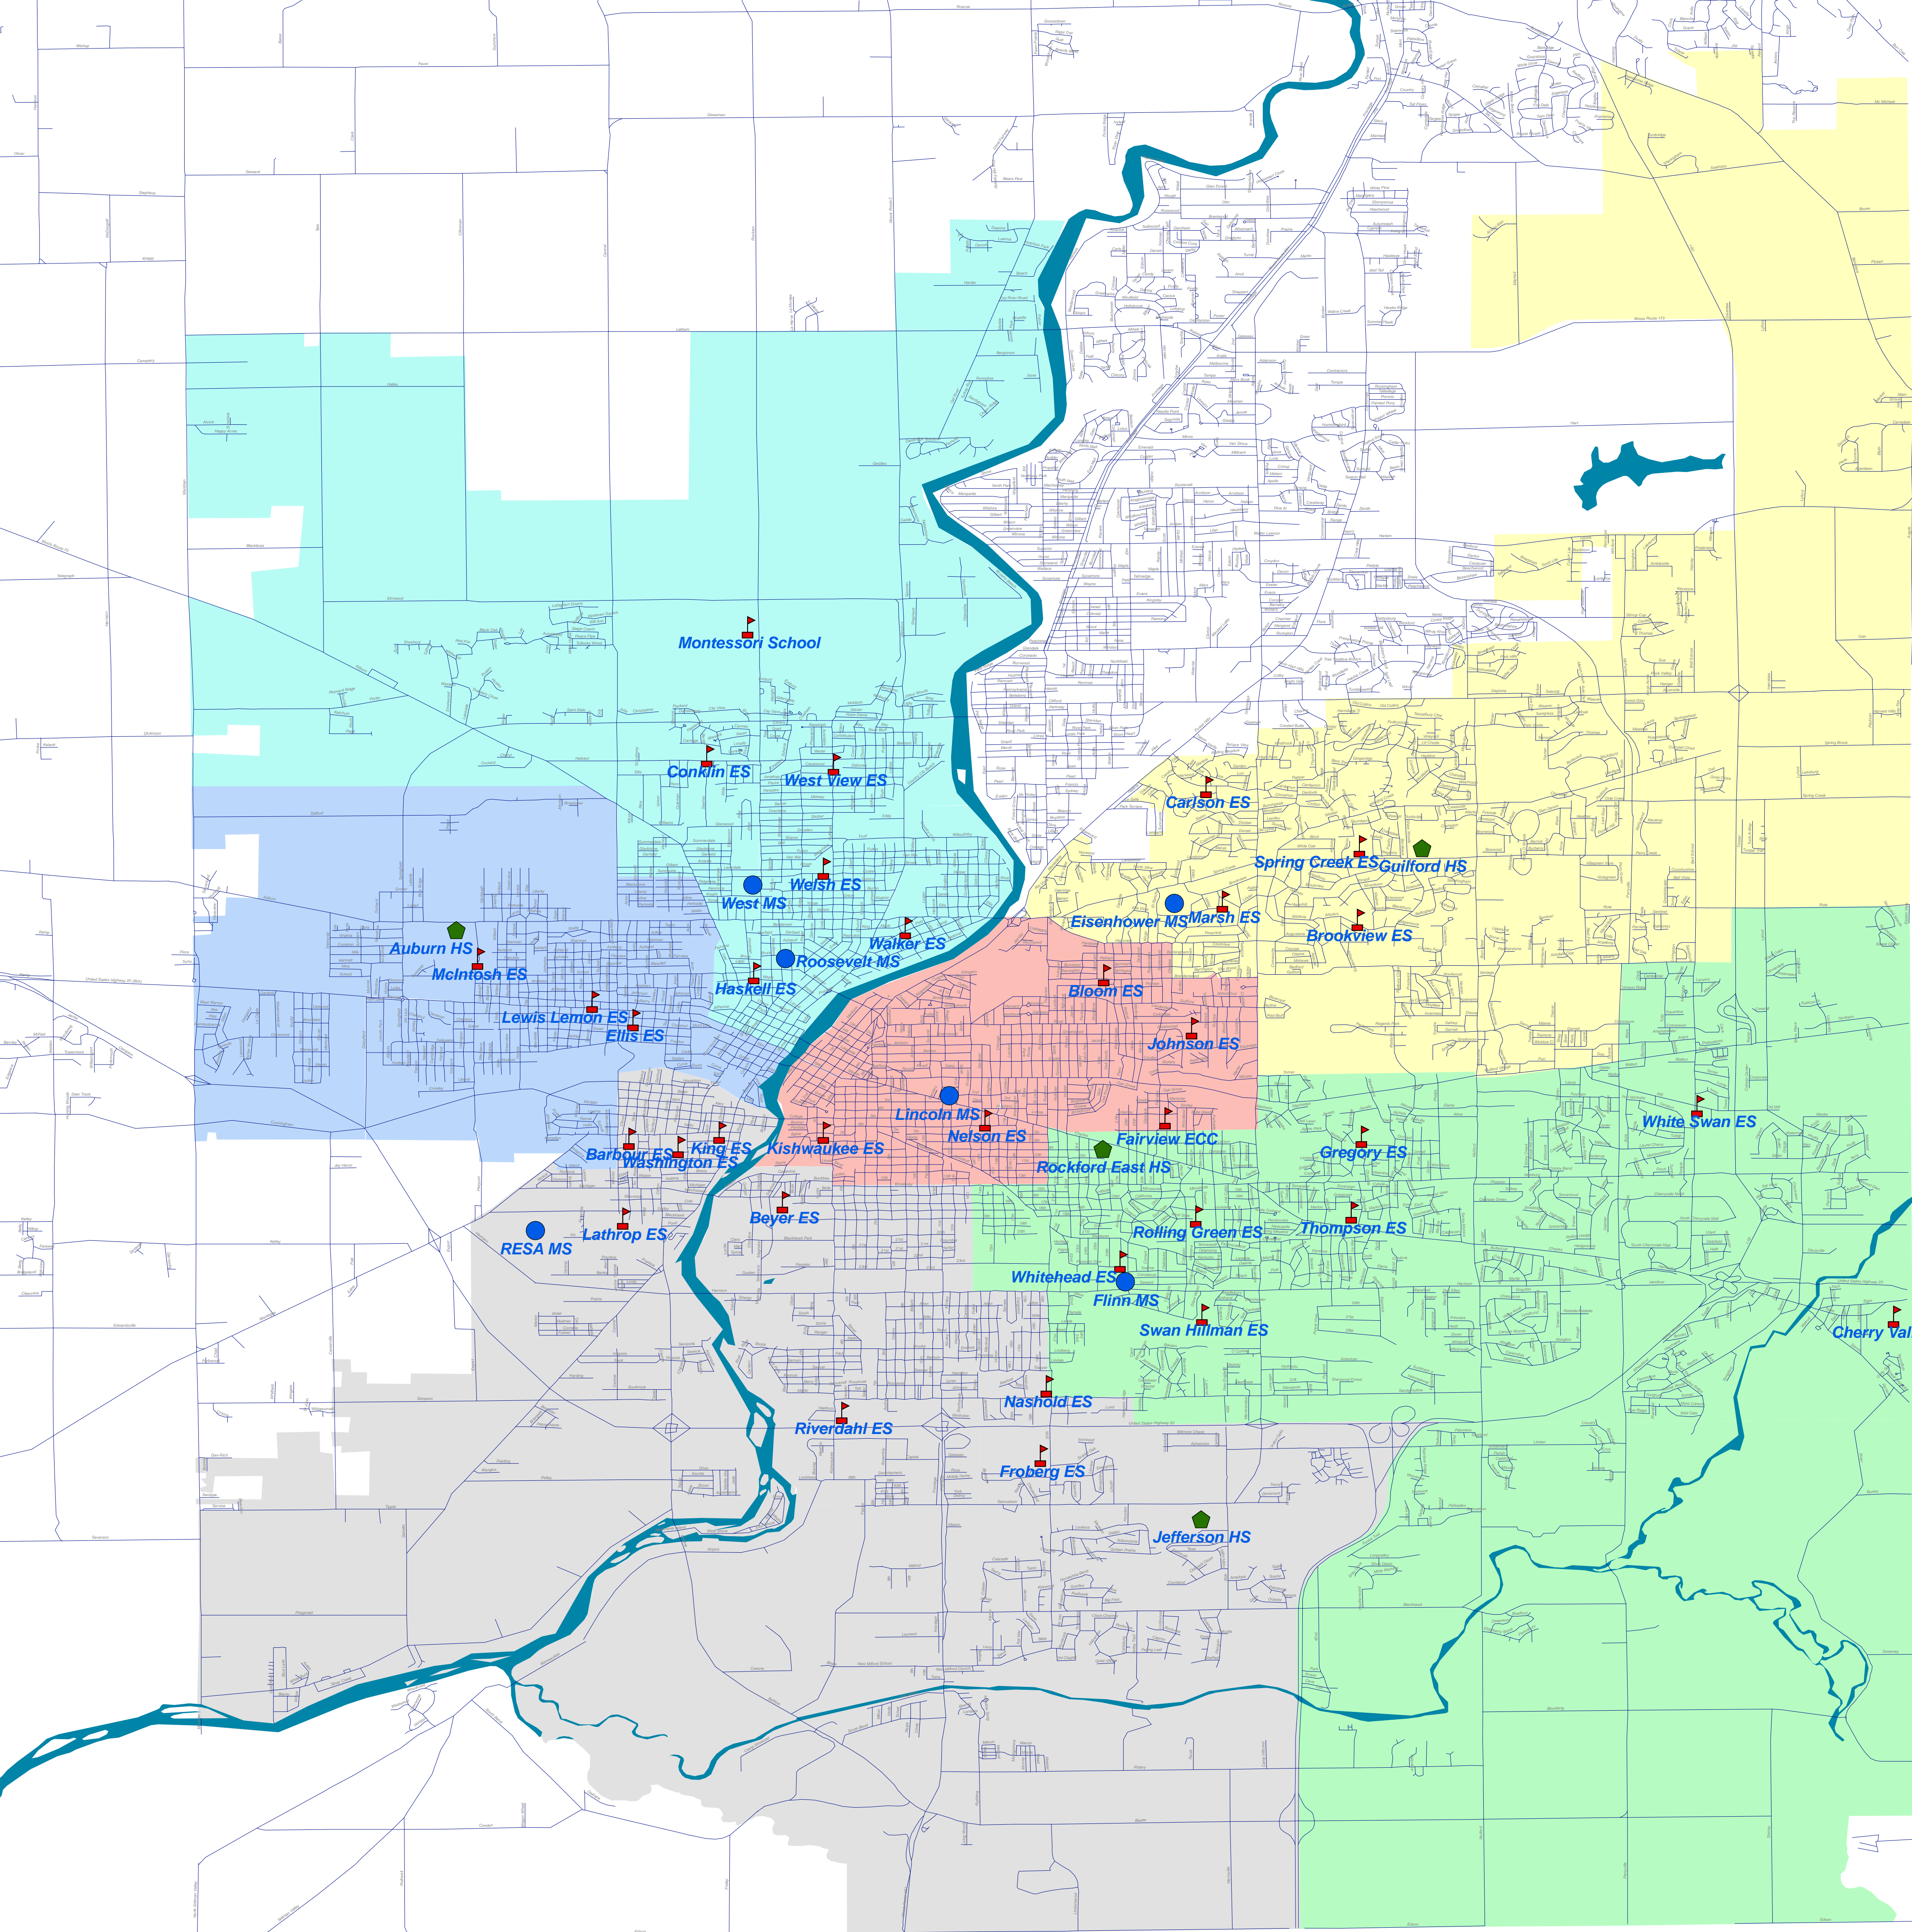

# Rockford School District 205 Middle School Zones - 3/29/11

## Legend schools LEVEL

-  ECC
-  ES
-  MS
-  HS

-  Roads
-  Rivers

## School Zones MS1

-  Eisenhower
-  Flinn
-  Kennedy
-  Lincoln
-  RESA
-  West