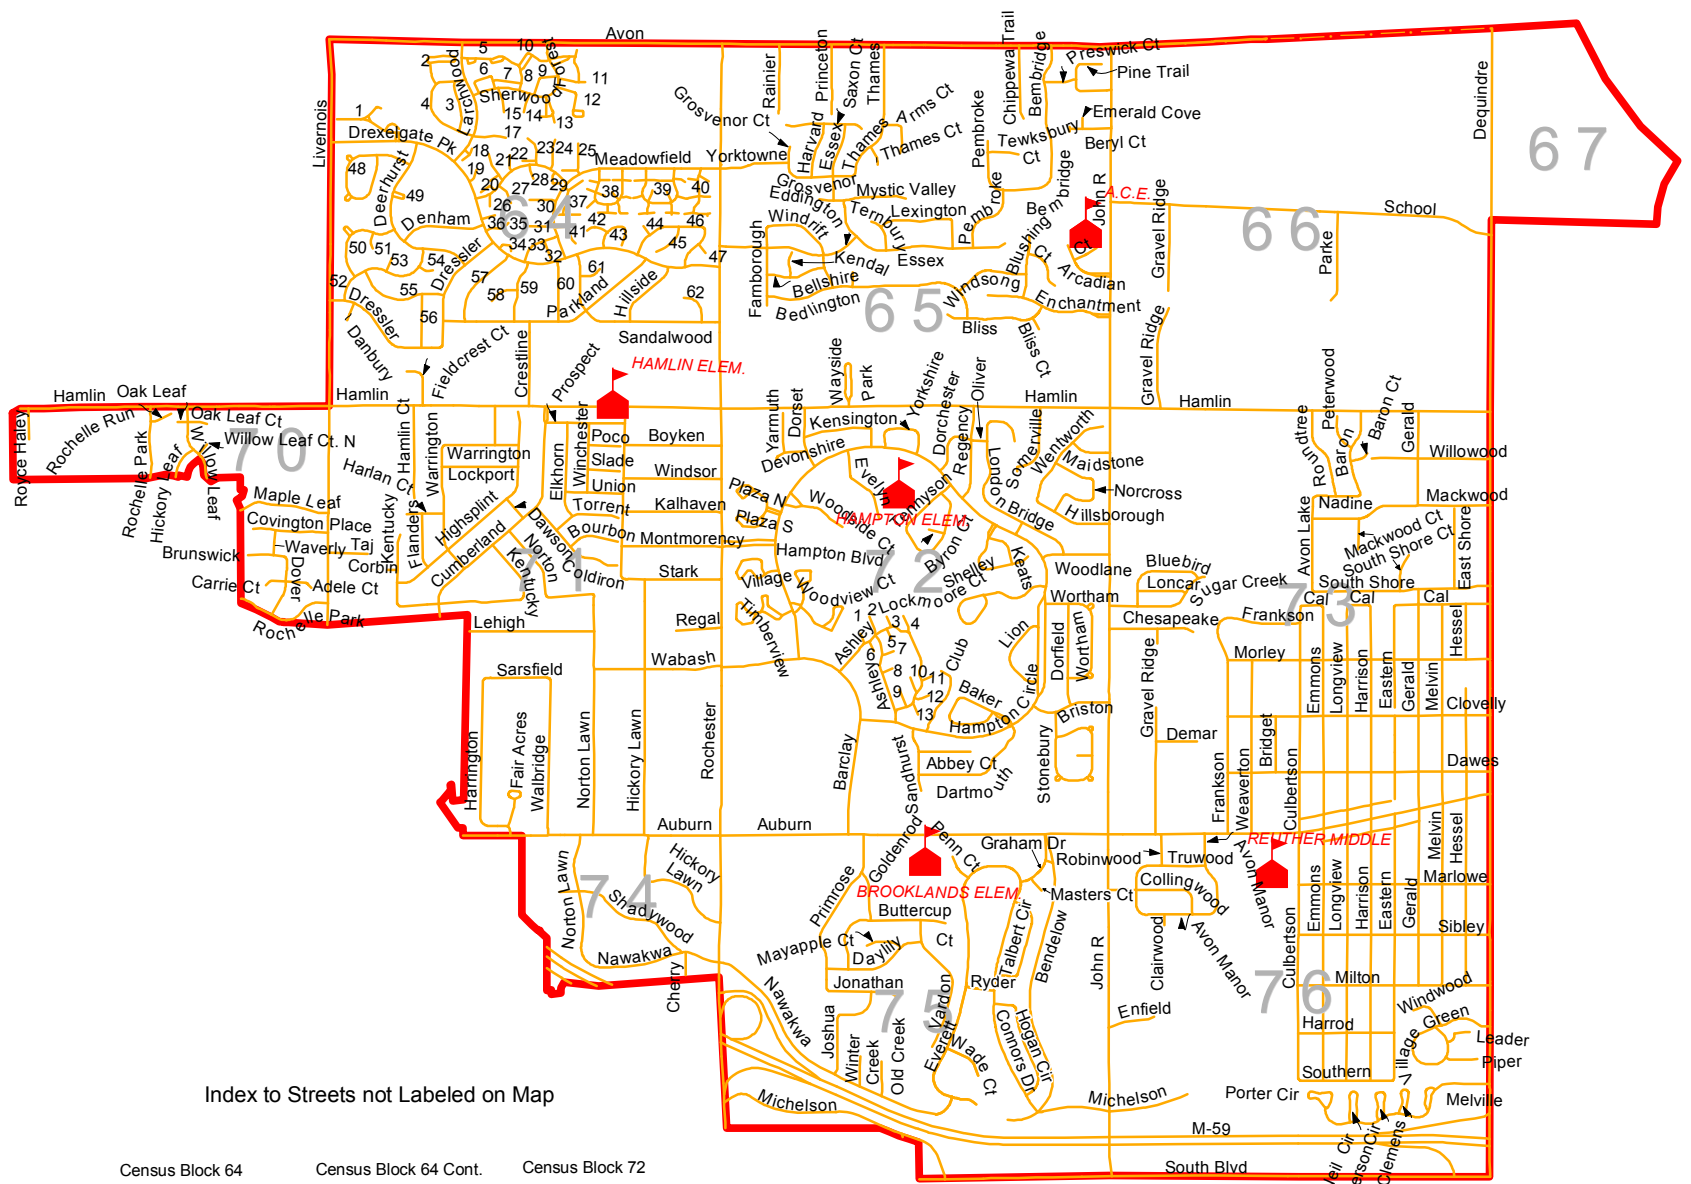

Reuther Middle School Boundary
 Rochester Community School District
 Updated December 2005

Index to Streets not Labeled on Map

Census Block 64	Census Block 64 Cont.	Census Block 72
1 - Wexford Way	32-Glenbrooke Ct	1 - Preston Ct
2 - Sylvan	33-Fielding	2 - Charing Ct
3 - Brians Way	34-Moreland Ct	3 - Camden Ct
4 - Oakridge	35-Marseille Ct	4 - Glasgow Ct
5 - Northview	36-Memory	5 - Highgate Mews
6 - Southridge	37-Meadowside Ct	6 - Eton Ct
7 - Arbor	38-Meadowbridge	7 - Hamilton Ct
8 - Ridge Way	39-Meadowlane Cir	8 - Eastbridge Ct
9 - Sherwood Ct	40-Meadow Wood	9 - Oxford Ct
10-Glen Cir	41-Farmridge	10-Plymouth Ct
11-Sherwood	42-Huntington Ct	11-Cheshire Ct
12-Highpoint	43-Stonecrest	12-Harrow Ct
13- Southwood Ct	44-Colony Ct W	13-Victoria Ct
14- Langdon Ct	45-Glen Meadow Ct	
15- Lafayette Ct	46- Colony	
16-Largo Ct	47-Colony Ct E	
17-Longfellow Ct	48-Dahlia	
18-Lyric Ct	49-Deerhurst Ct	
19-Leupp Ct	50-Dickson	
20-Lear Ct	51-Dumont Pl	
21-Liberty Bell Ct	52-Downhill	
22-Larson Ct	53-Darwin Pl	
23-Little Hill Ct	54-Dartford Pl	
24-Lynhaven Ct	55-Dennett	
25-Lawnview Ct	56-Mourmingside	
26-Miniature Ct	57-Dancer	
27-Marquette Ct	58-Crestline Ct	
28-Medford Ct	59-Crestline	
29-Mercer Ct	60-Treside	
30-Mapleview Ct	61-Parkland Ct	
31-Magnolia Ct	62-Sandalwood Ct	