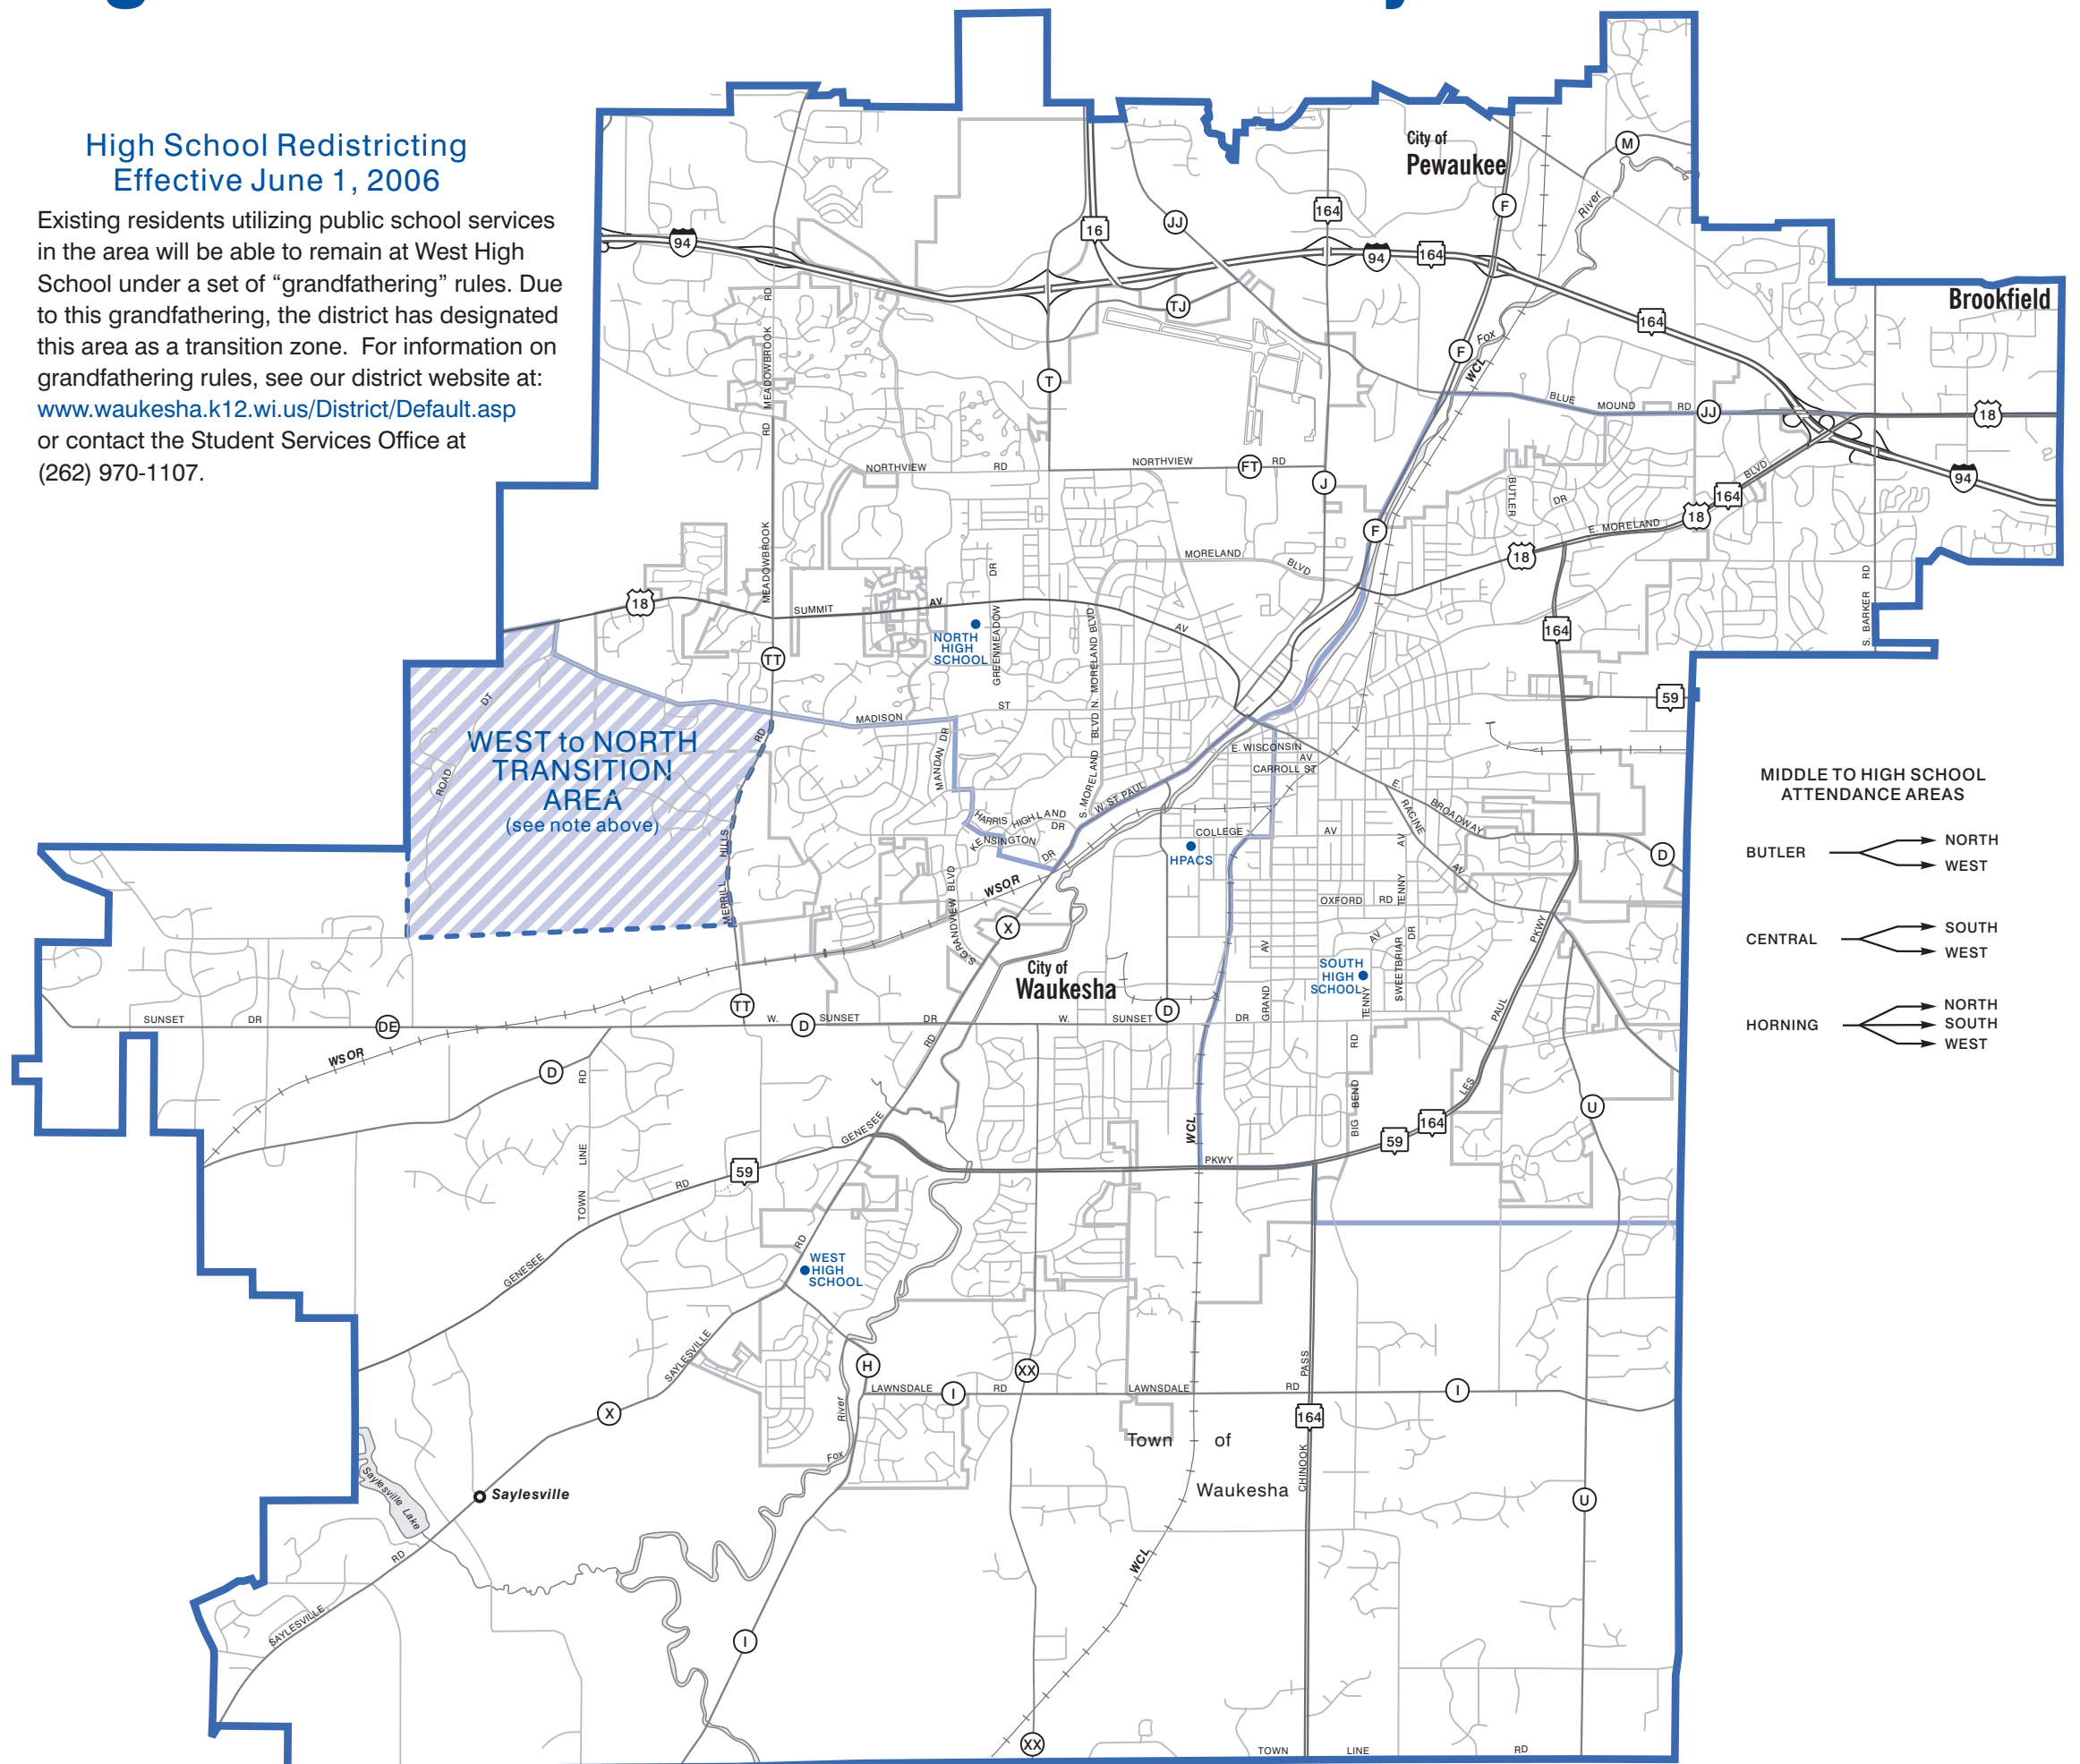

High school attendance boundary

High School Redistricting Effective June 1, 2006

Existing residents utilizing public school services in the area will be able to remain at West High School under a set of "grandfathering" rules. Due to this grandfathering, the district has designated this area as a transition zone. For information on grandfathering rules, see our district website at: www.waukesha.k12.wi.us/District/Default.asp or contact the Student Services Office at (262) 970-1107.

MIDDLE TO HIGH SCHOOL ATTENDANCE AREAS

- BUTLER → NORTH
→ WEST
- CENTRAL → SOUTH
→ WEST
- HORNING → NORTH
→ SOUTH
→ WEST